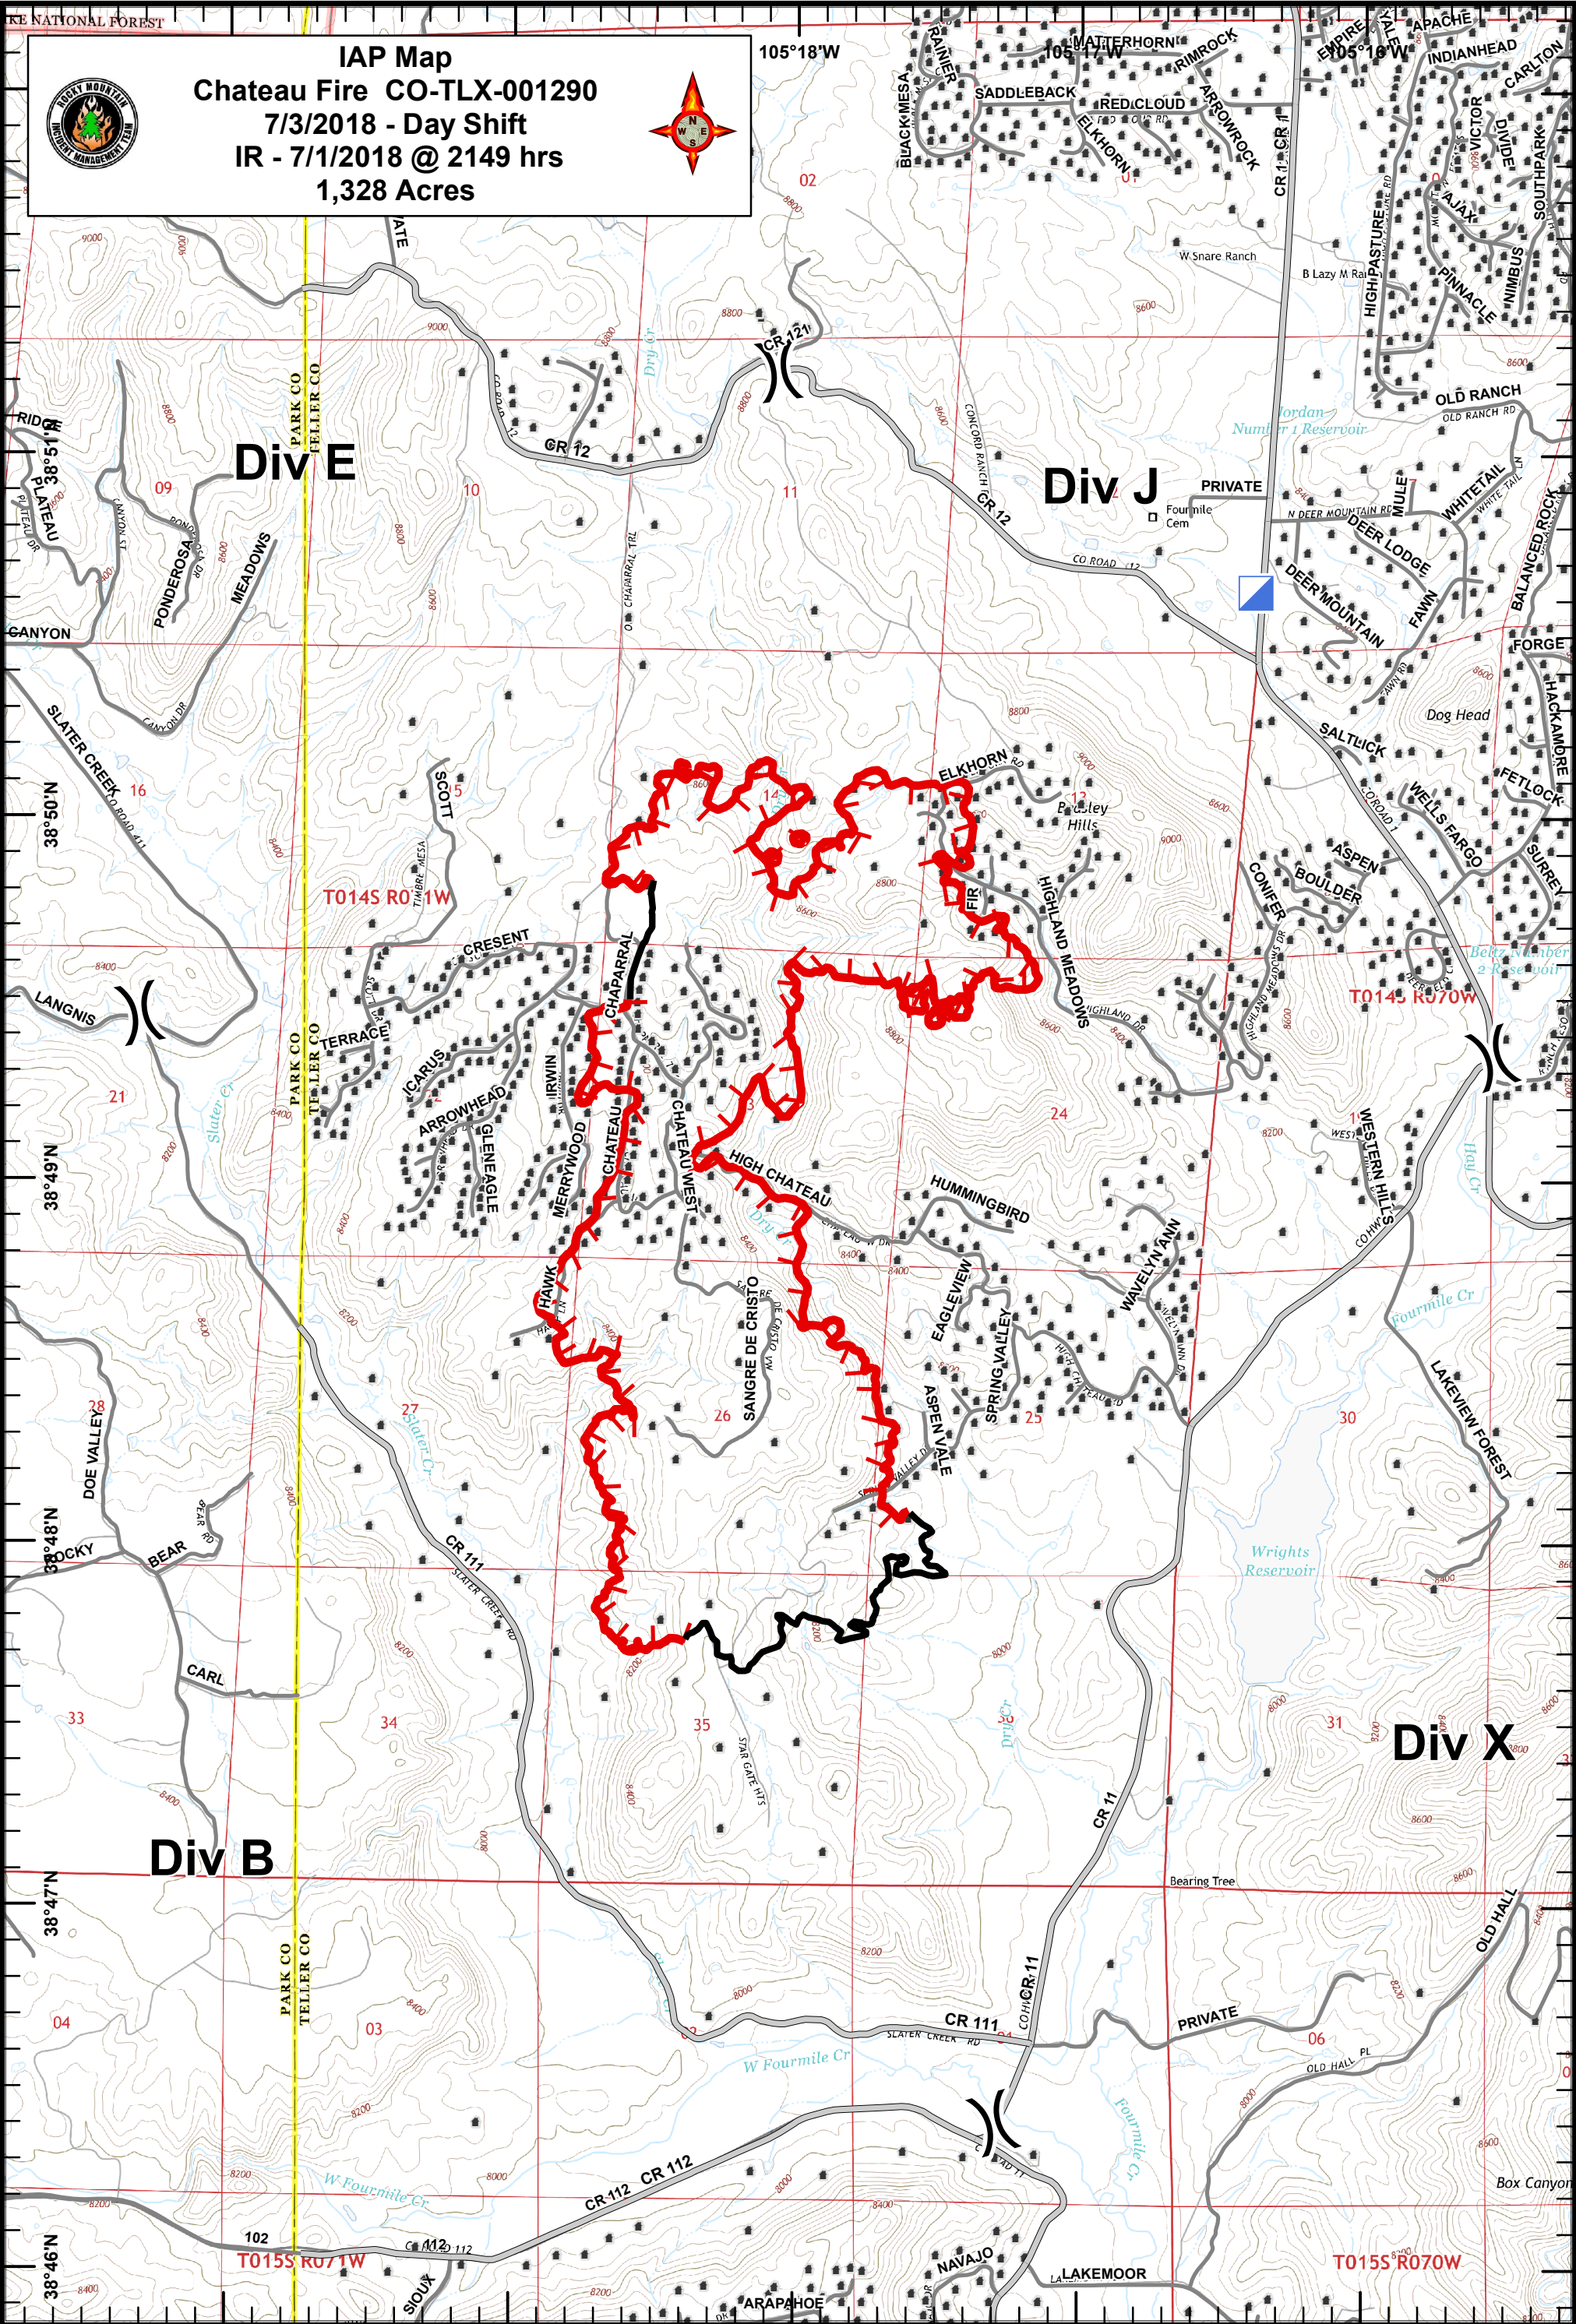

IAP Map

Chateau Fire CO-TLX-001290

7/3/2018 - Day Shift
IR - 7/1/2018 @ 2149 hrs
1,328 Acres

105°18'W

Div J

Div E

Div X

Div B

Incident Command Post

Uncontrolled Fire Edge

Completed Line

Division Break

Miles

T.Smith
July 2, 2018
2130 hrs