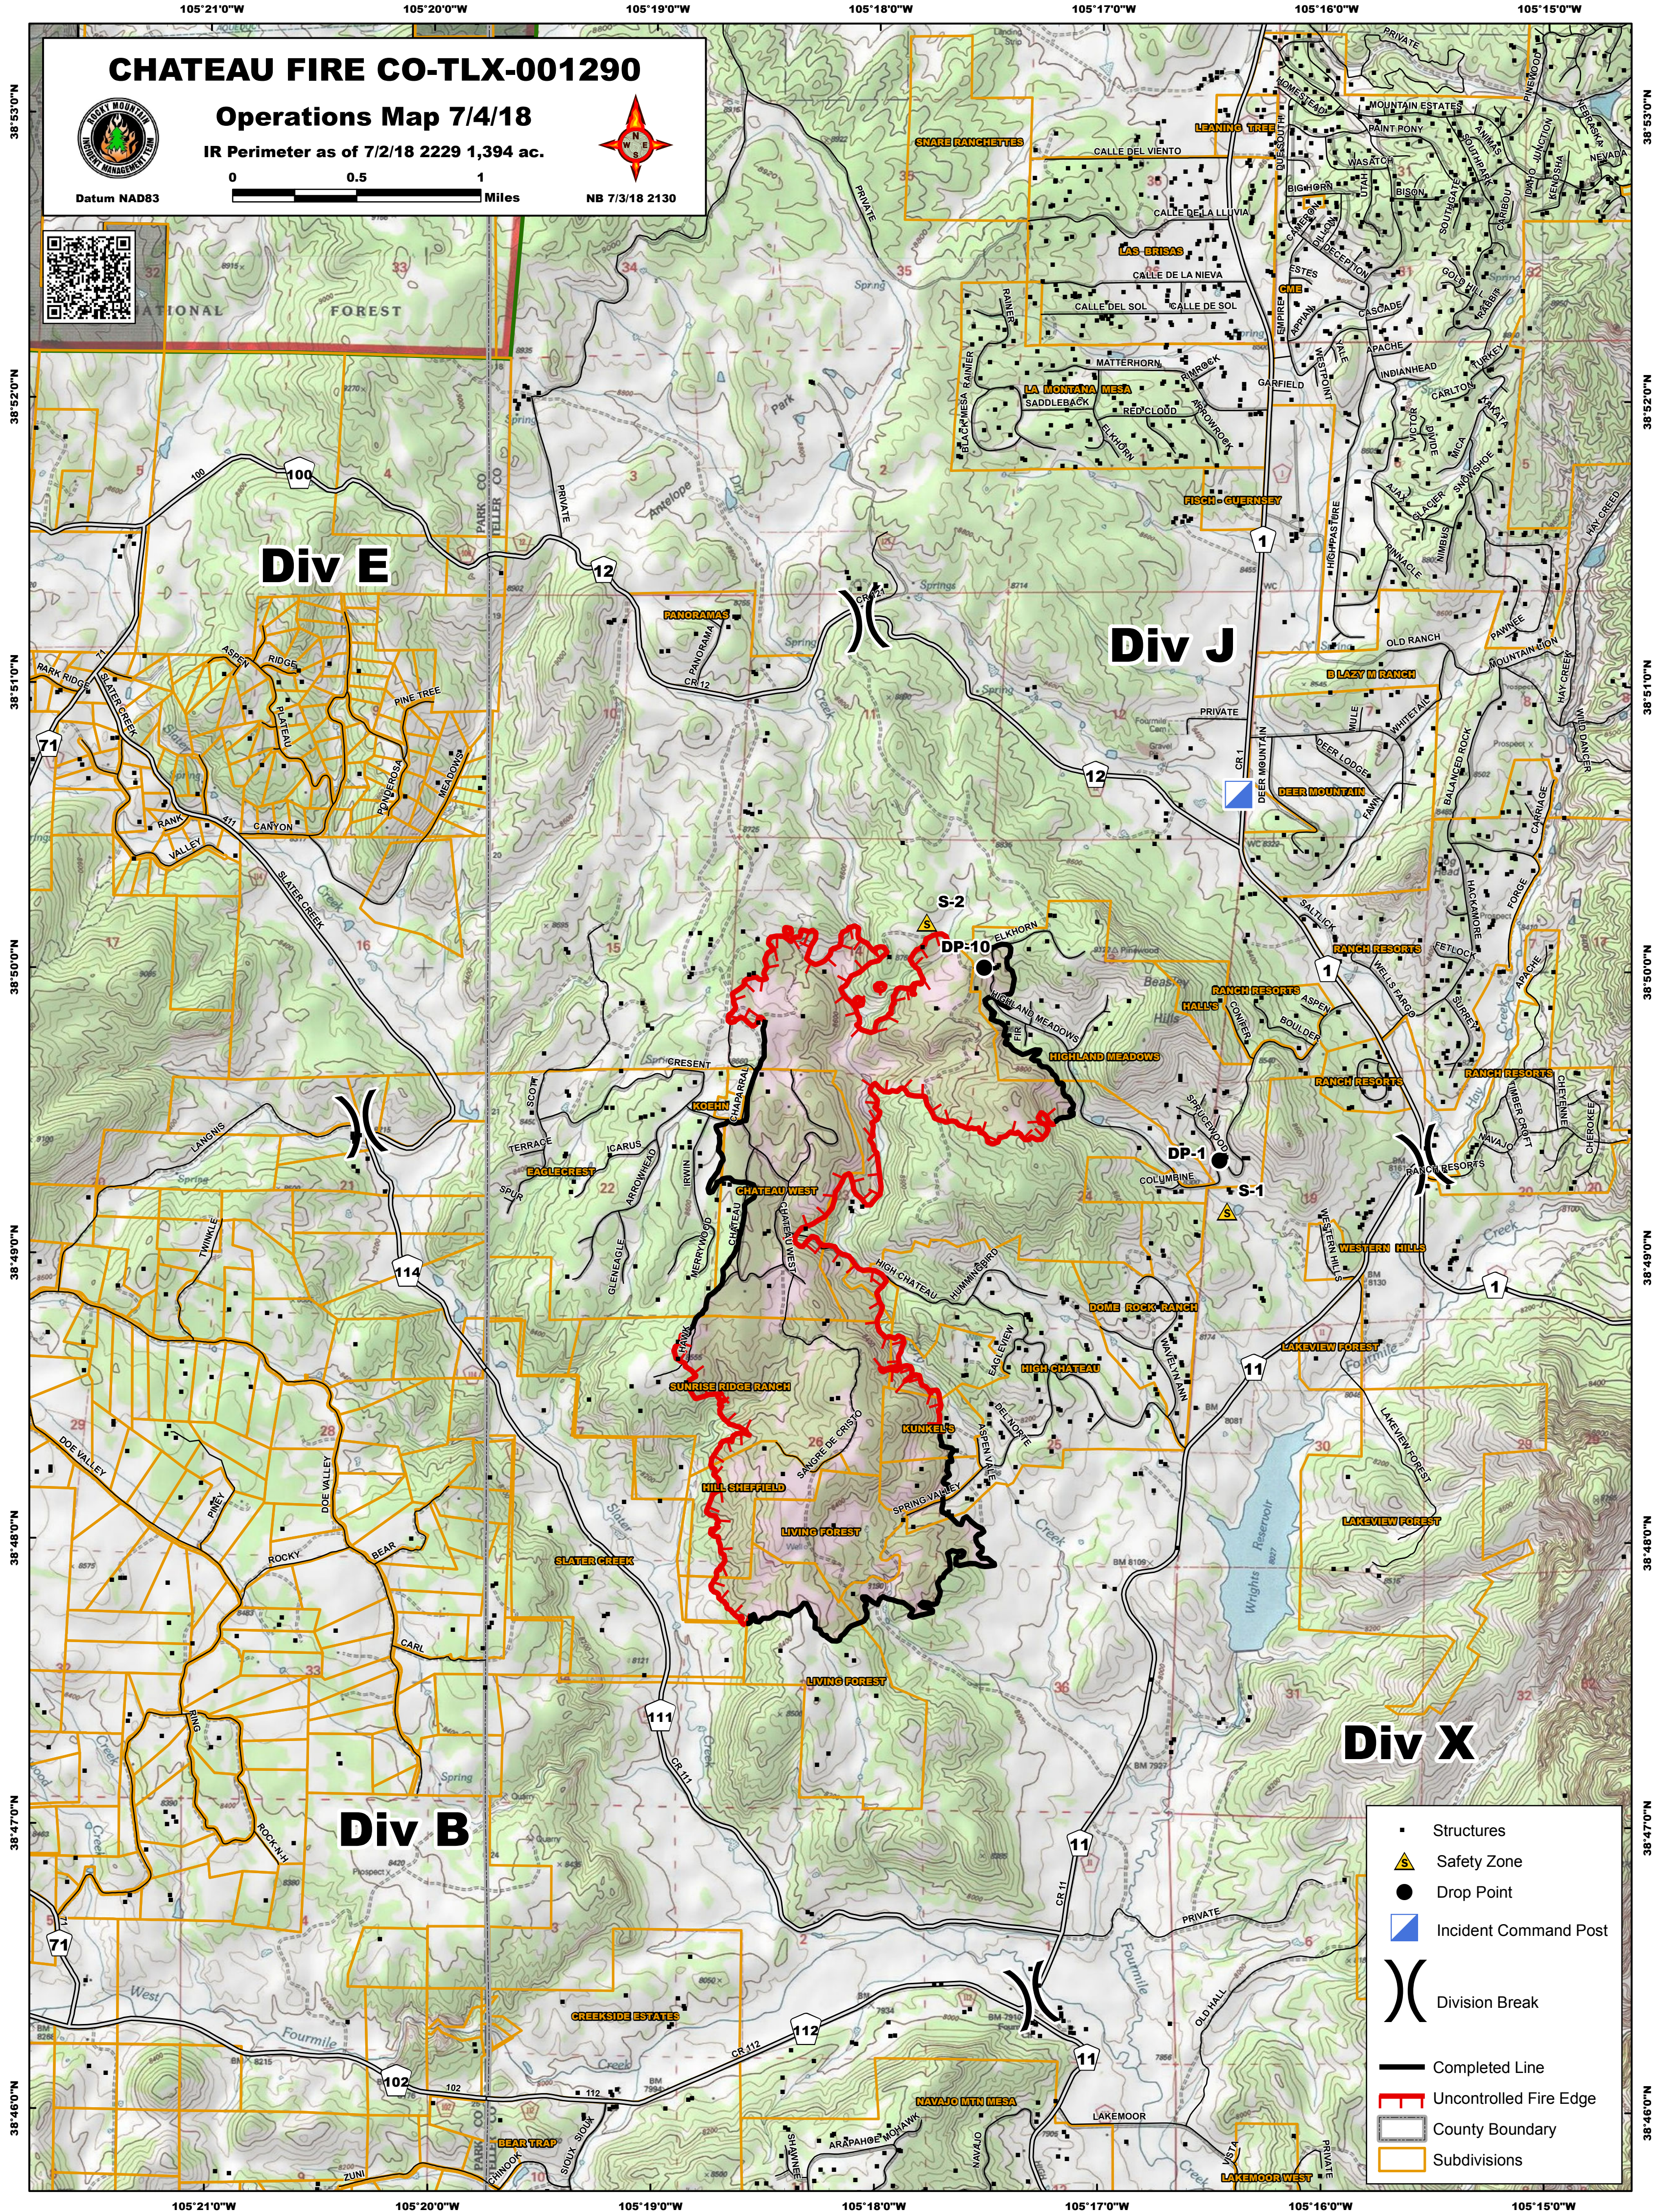

CHATEAU FIRE CO-TLX-001290

Operations Map 7/4/18

IR Perimeter as of 7/2/18 2229 1,394 ac.

Datum NAD83

NB 7/3/18 2130

Div E

Div J

Div B

Div X

- Structures
- ▲ Safety Zone
- Drop Point
- Incident Command Post
- ⌋ Division Break
- Completed Line
- Uncontrolled Fire Edge
- ▭ County Boundary
- ▭ Subdivisions