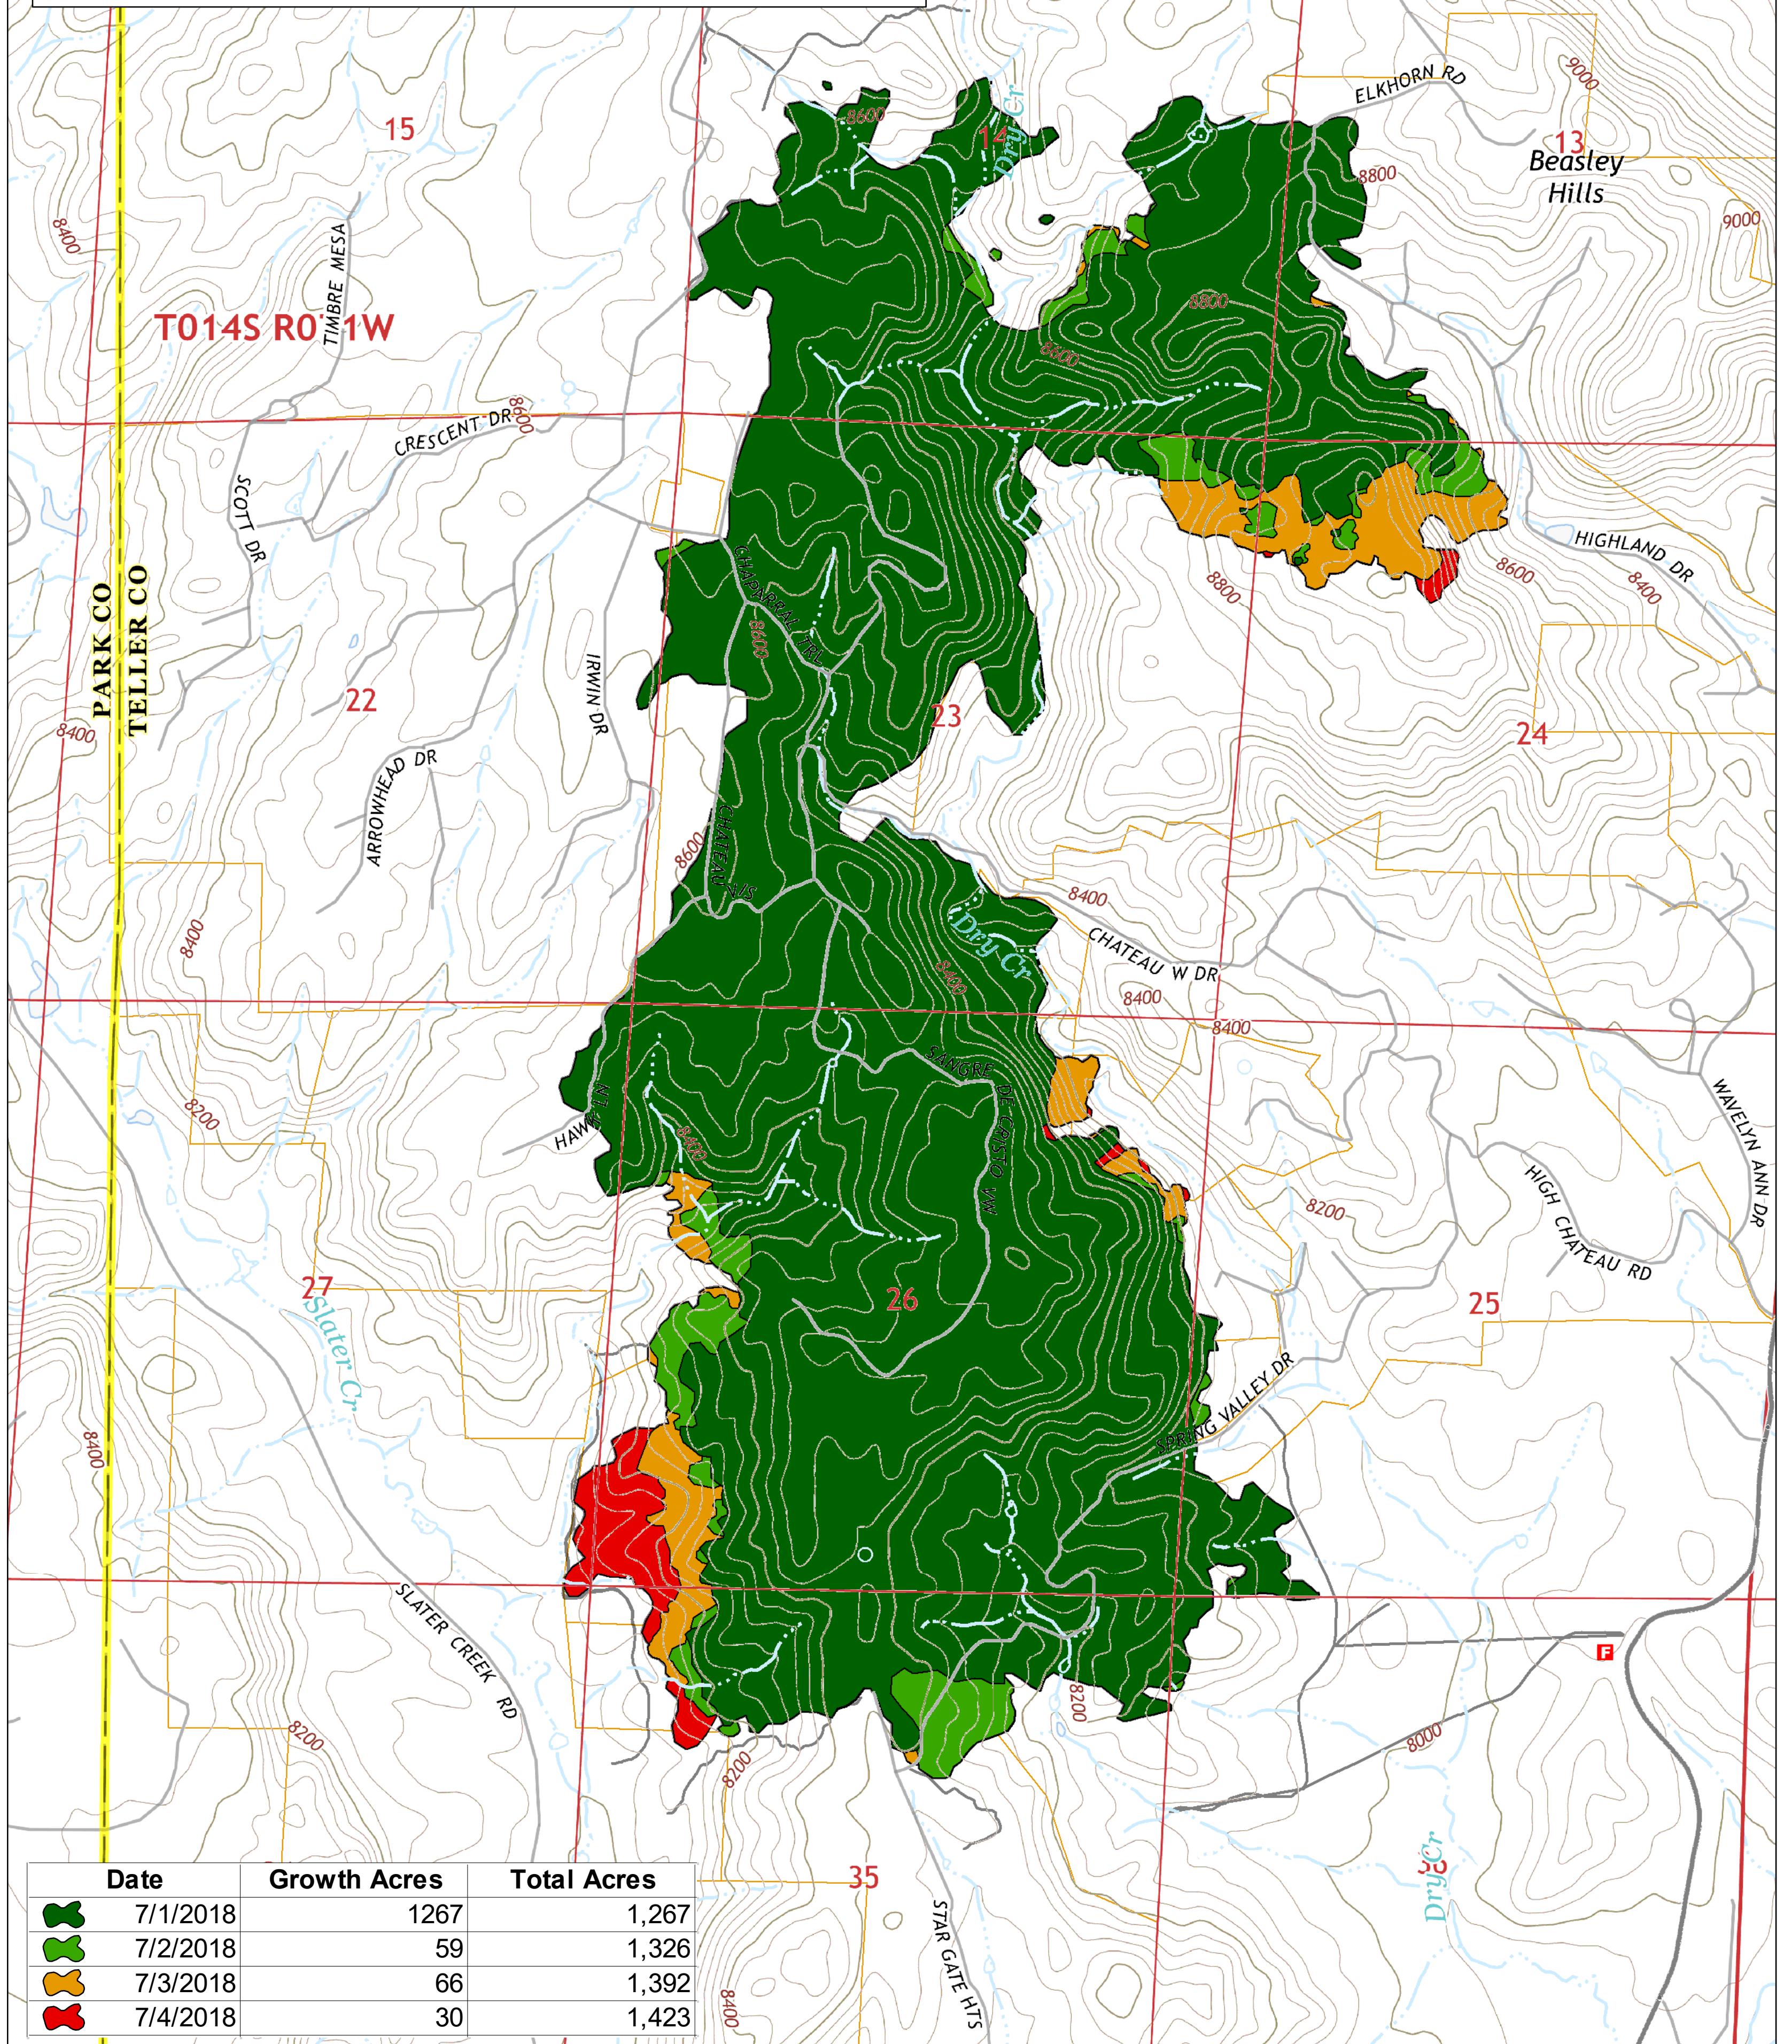

# CHATEAU FIRE CO-TLX-001290

**Progression Map 7/4/18**  
**IR Perimeter as of 7/3/2018**  
**@ 2119, 1423 acres**

Datum NAD83

NB 7/4/18 1600

Date	Growth Acres	Total Acres
7/1/2018	1267	1,267
7/2/2018	59	1,326
7/3/2018	66	1,392
7/4/2018	30	1,423