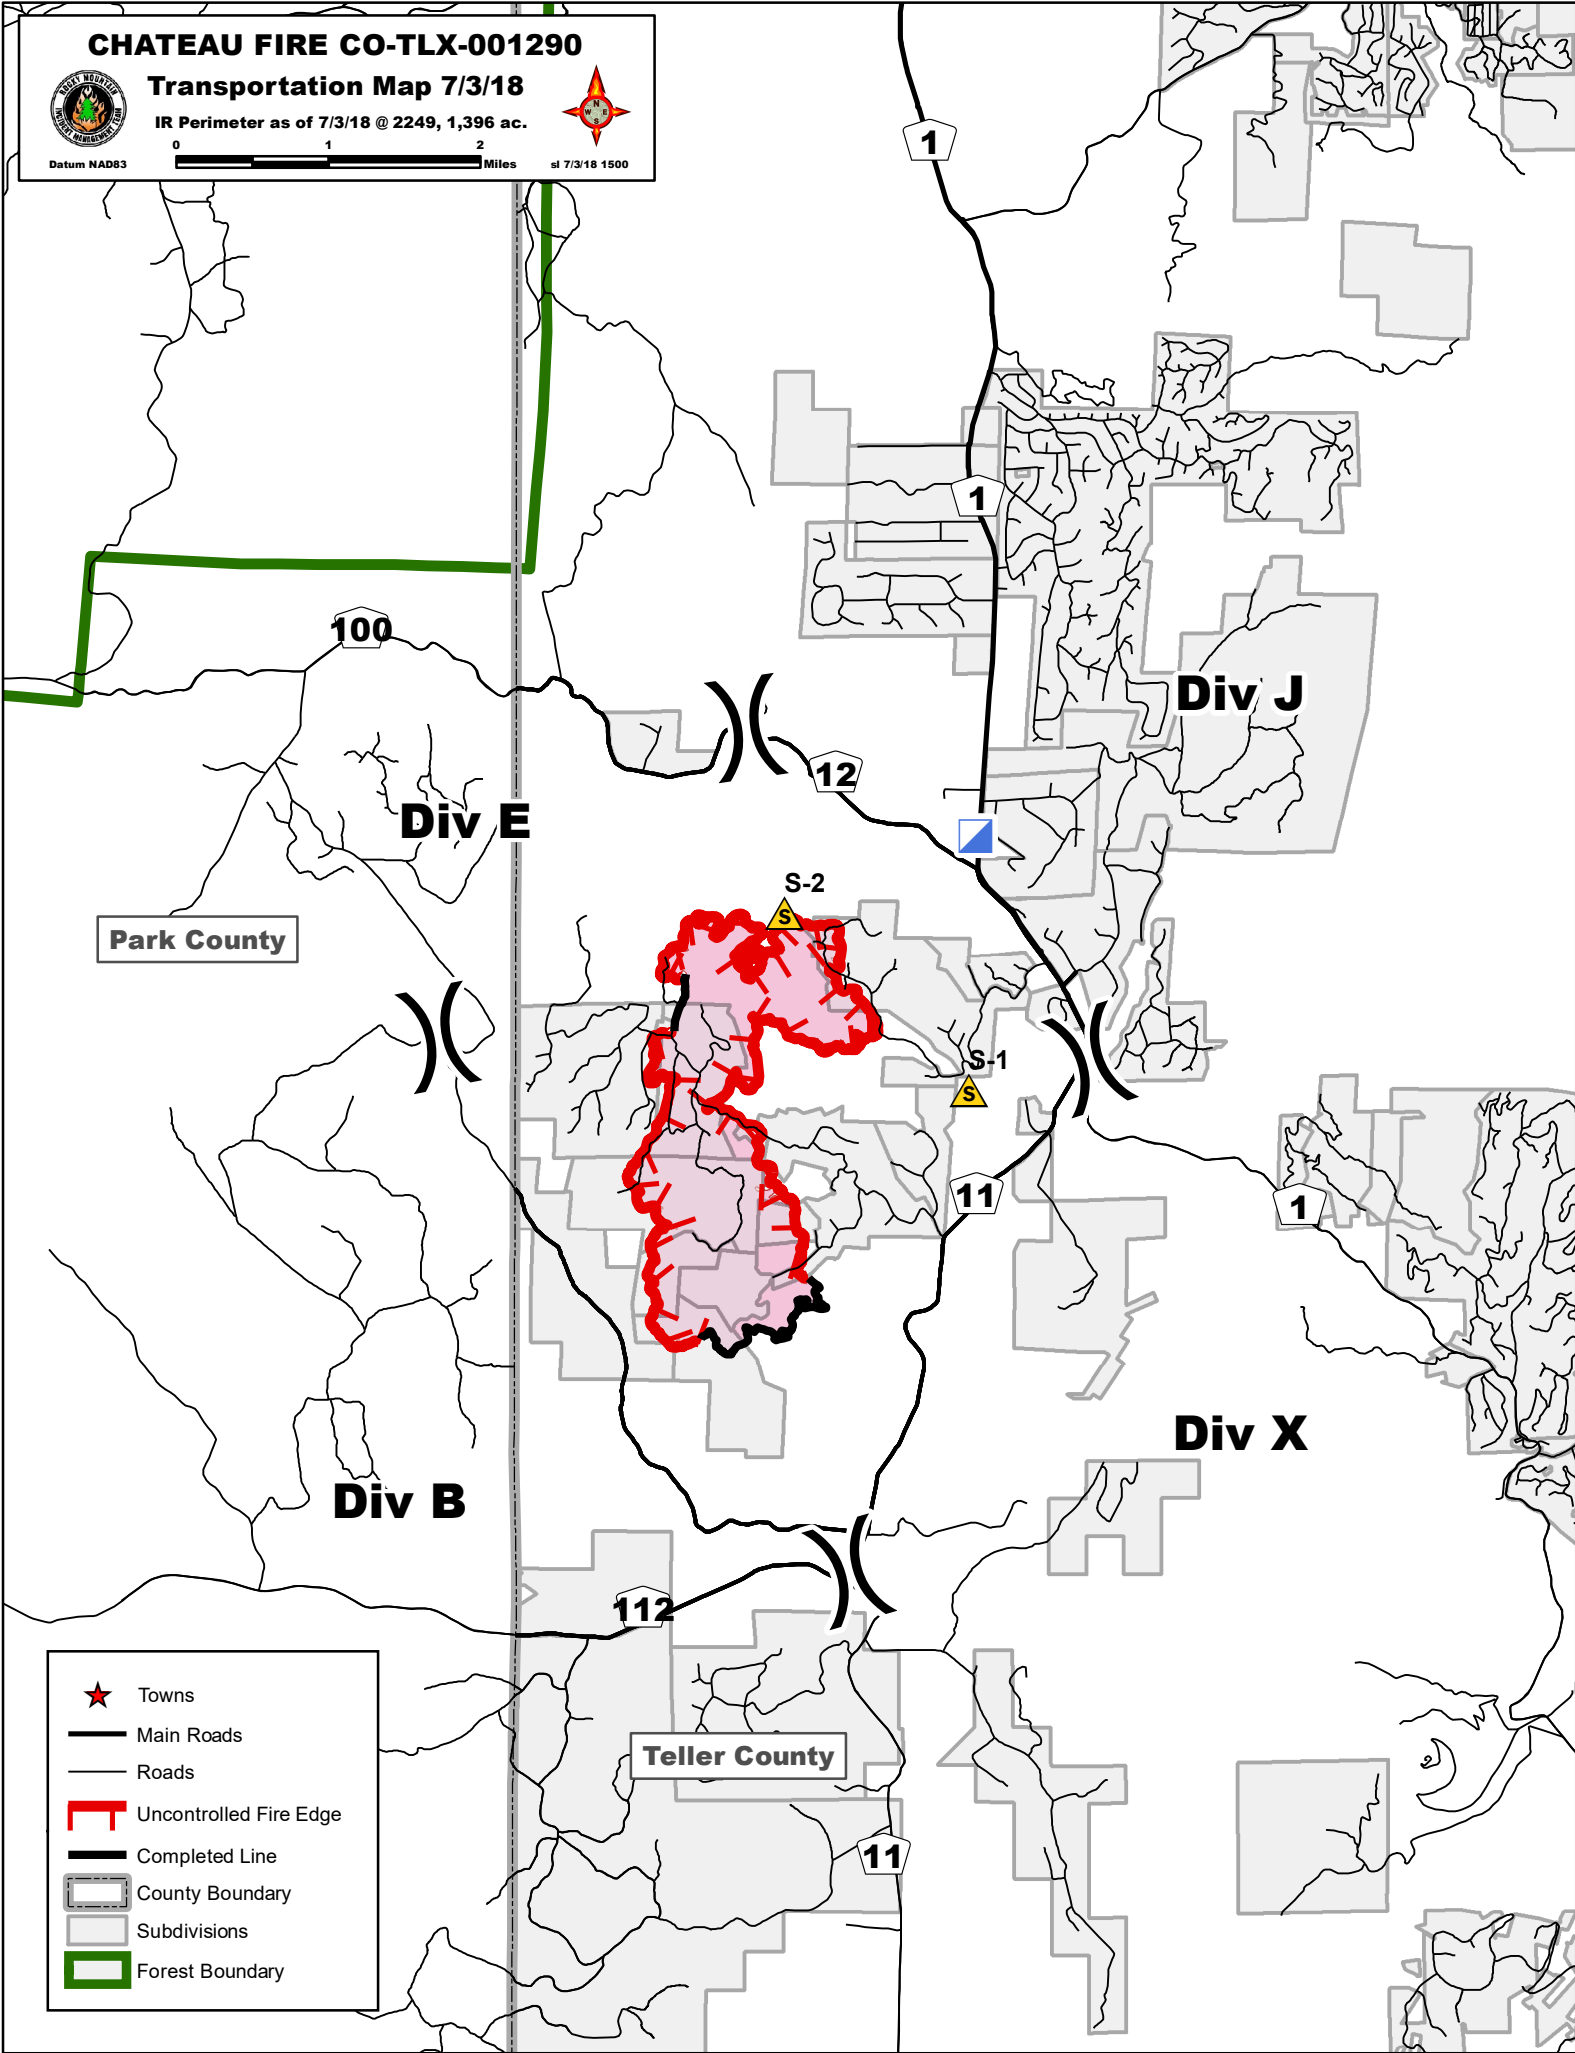

CHATEAU FIRE CO-TLX-001290

Transportation Map 7/3/18

IR Perimeter as of 7/3/18 @ 2249, 1,396 ac.

Datum NAD83

0 1 2 Miles

at 7/3/18 1500

Park County

Teller County

- ★ Towns
- Main Roads
- Roads
- ┌ Uncontrolled Fire Edge
- Completed Line
- ▭ County Boundary
- ▭ Subdivisions
- ▭ Forest Boundary