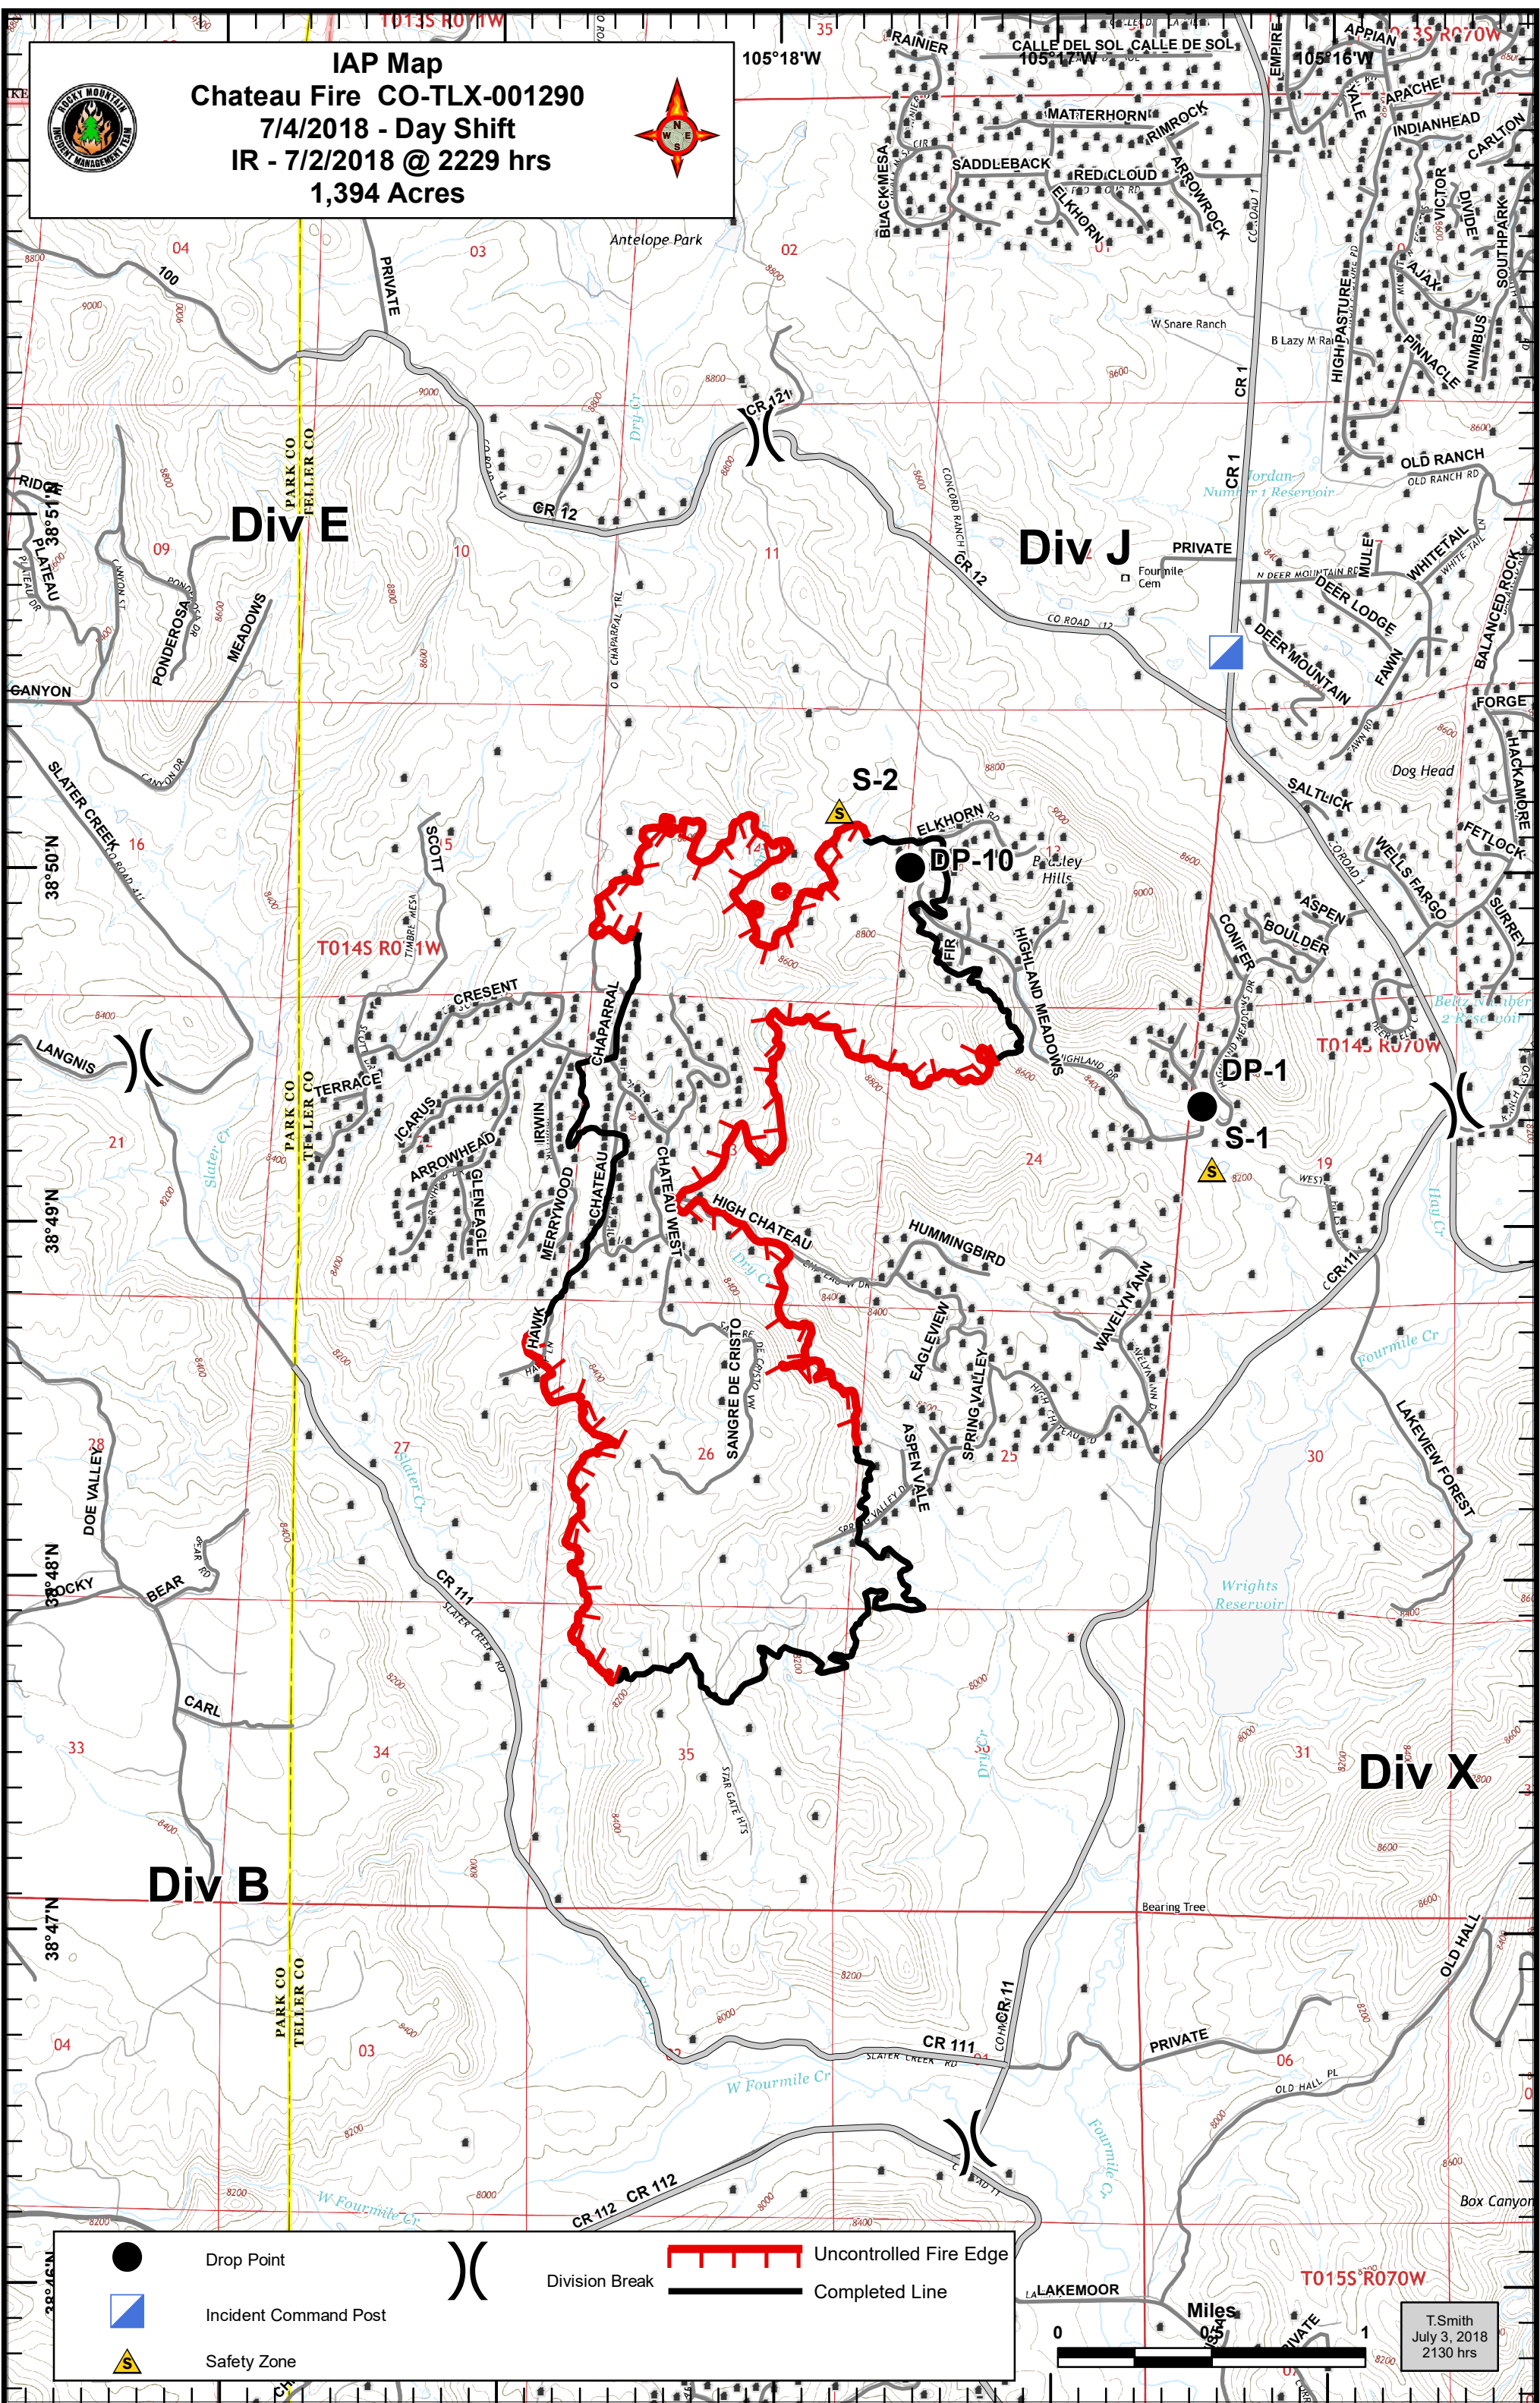

IAP Map
Chateau Fire CO-TLX-001290
7/4/2018 - Day Shift
IR - 7/2/2018 @ 2229 hrs
1,394 Acres

	Drop Point		Uncontrolled Fire Edge
	Incident Command Post		Completed Line
	Safety Zone		Division Break

T.Smith
 July 3, 2018
 2130 hrs