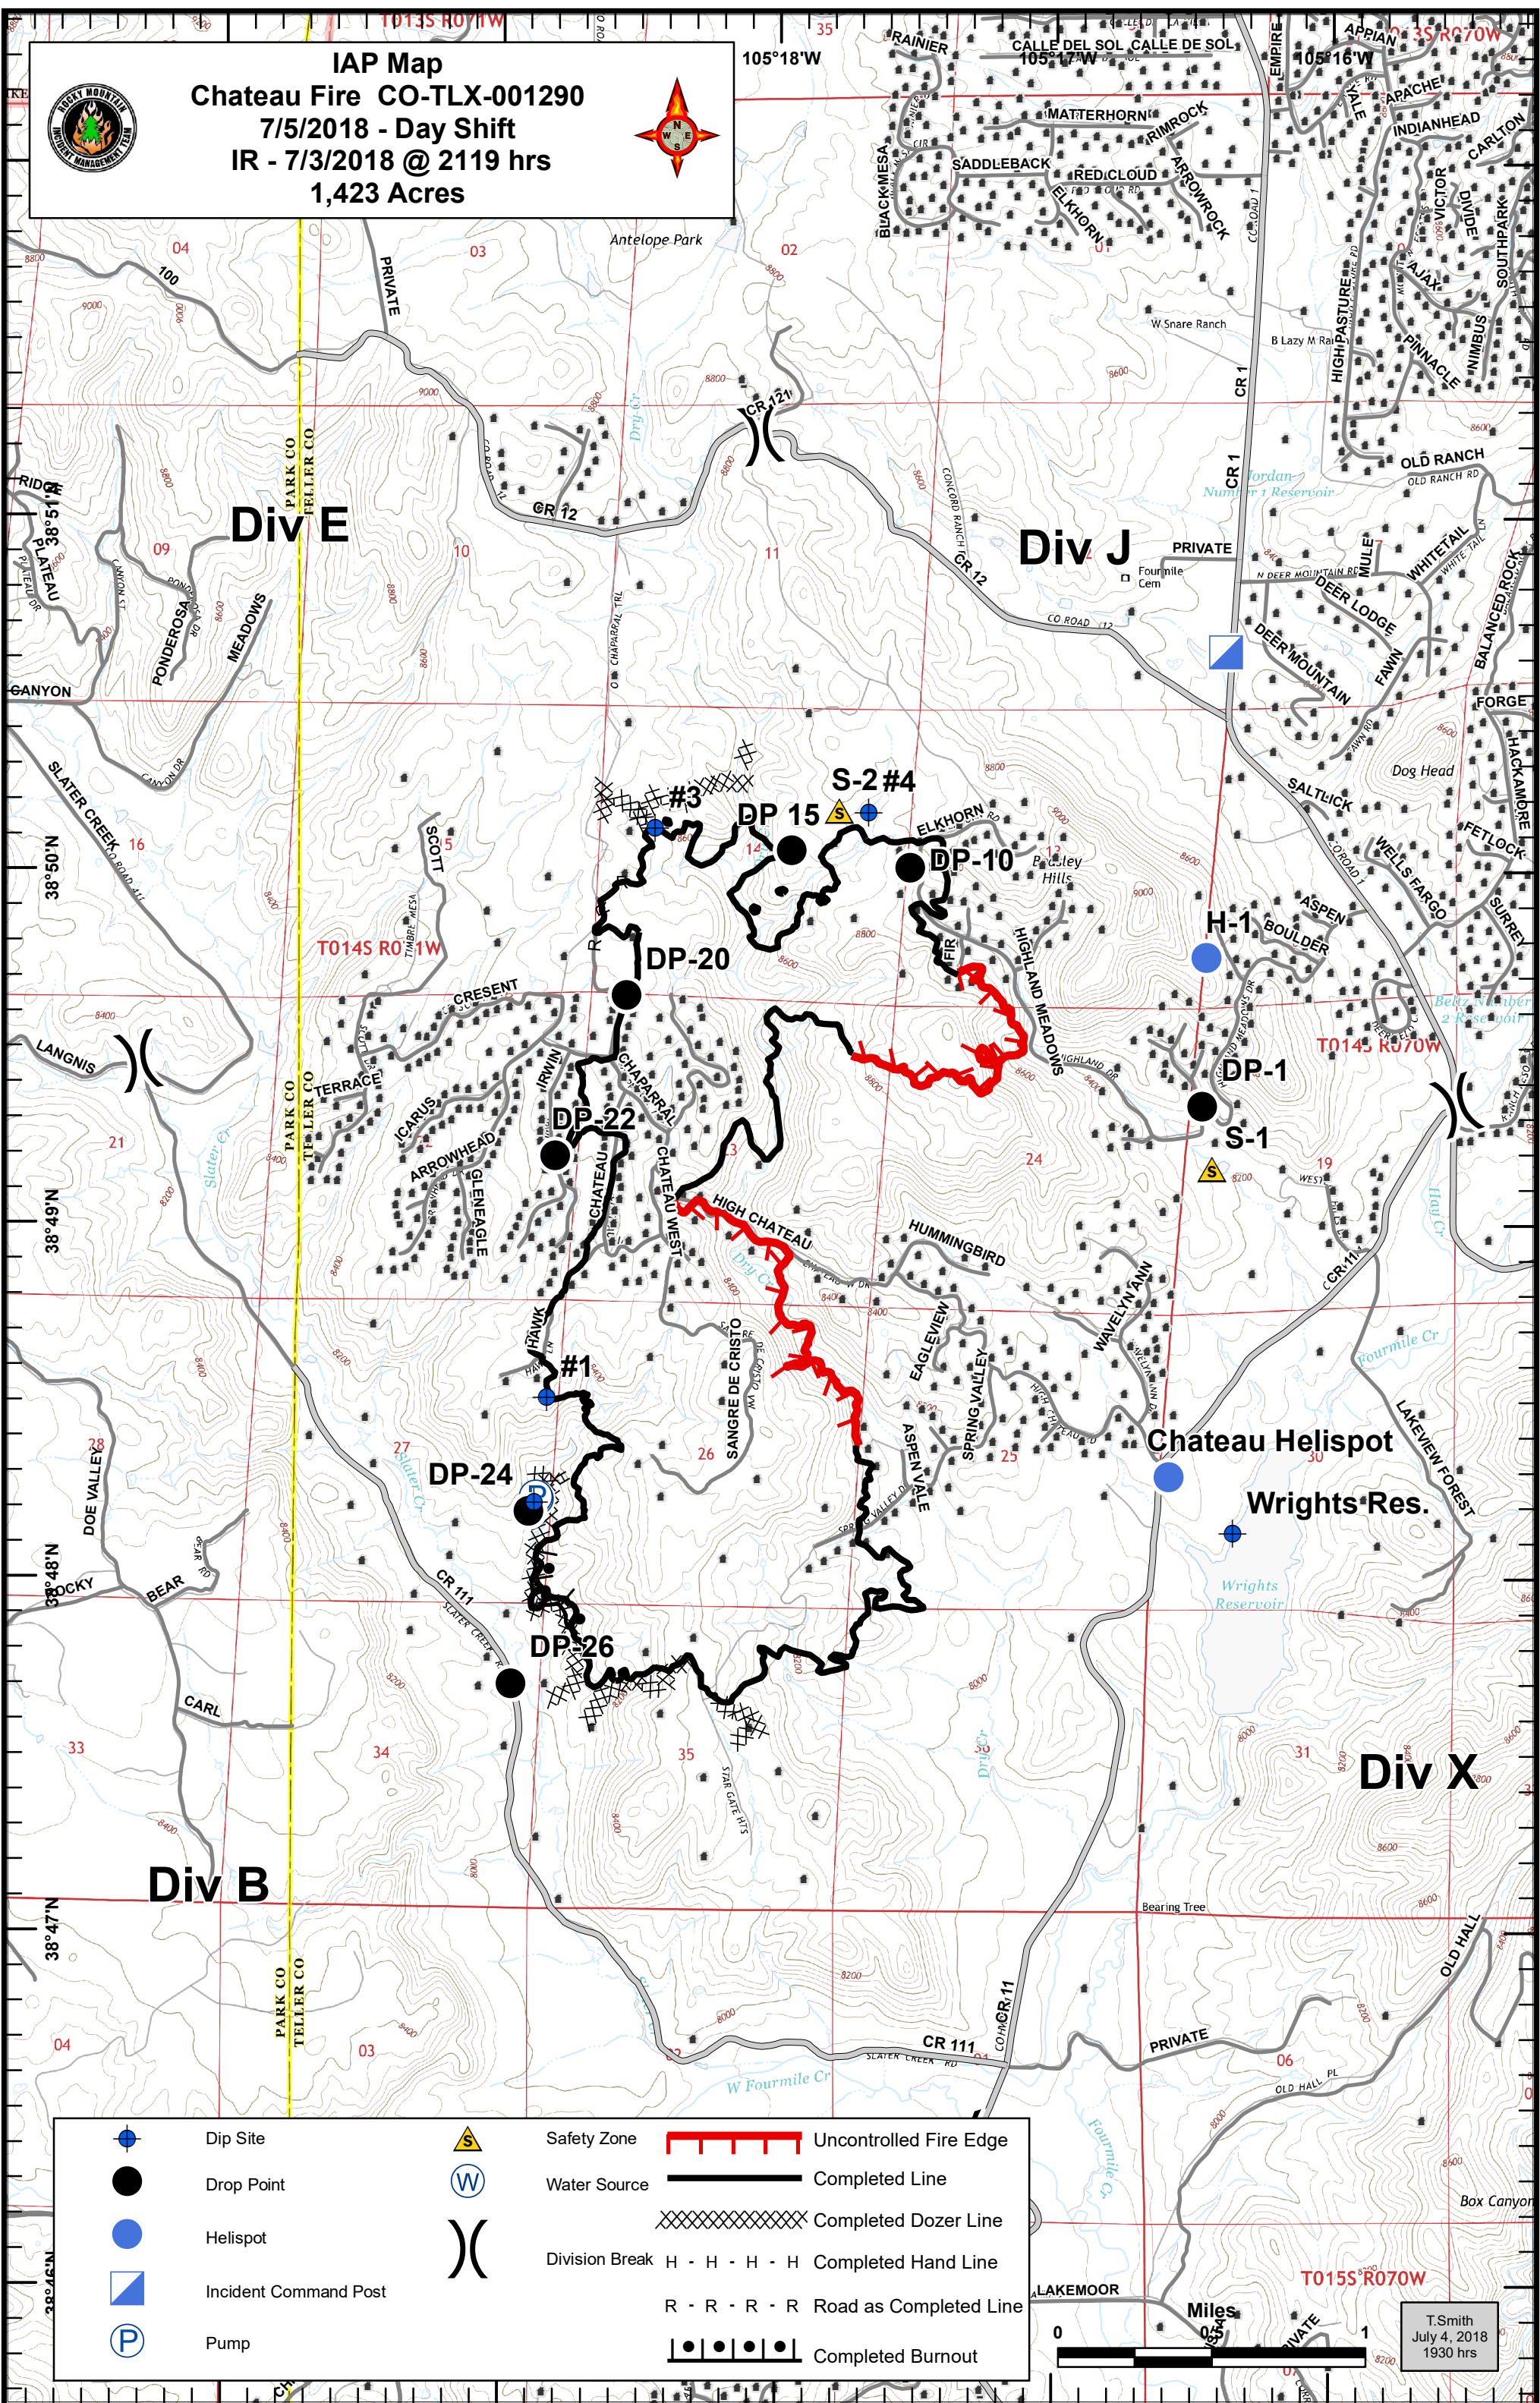

**IAP Map**  
**Chateau Fire CO-TLX-001290**  
**7/5/2018 - Day Shift**  
**IR - 7/3/2018 @ 2119 hrs**  
**1,423 Acres**

	Dip Site		Safety Zone		Uncontrolled Fire Edge
	Drop Point		Water Source		Completed Line
	Helispot		Completed Dozer Line		Completed Hand Line
	Incident Command Post		Division Break		Completed Hand Line
	Pump		R - R - R - R		Road as Completed Line
					Completed Burnout

Miles 0 0.5 1  
 T.Smith  
 July 4, 2018  
 1930 hrs