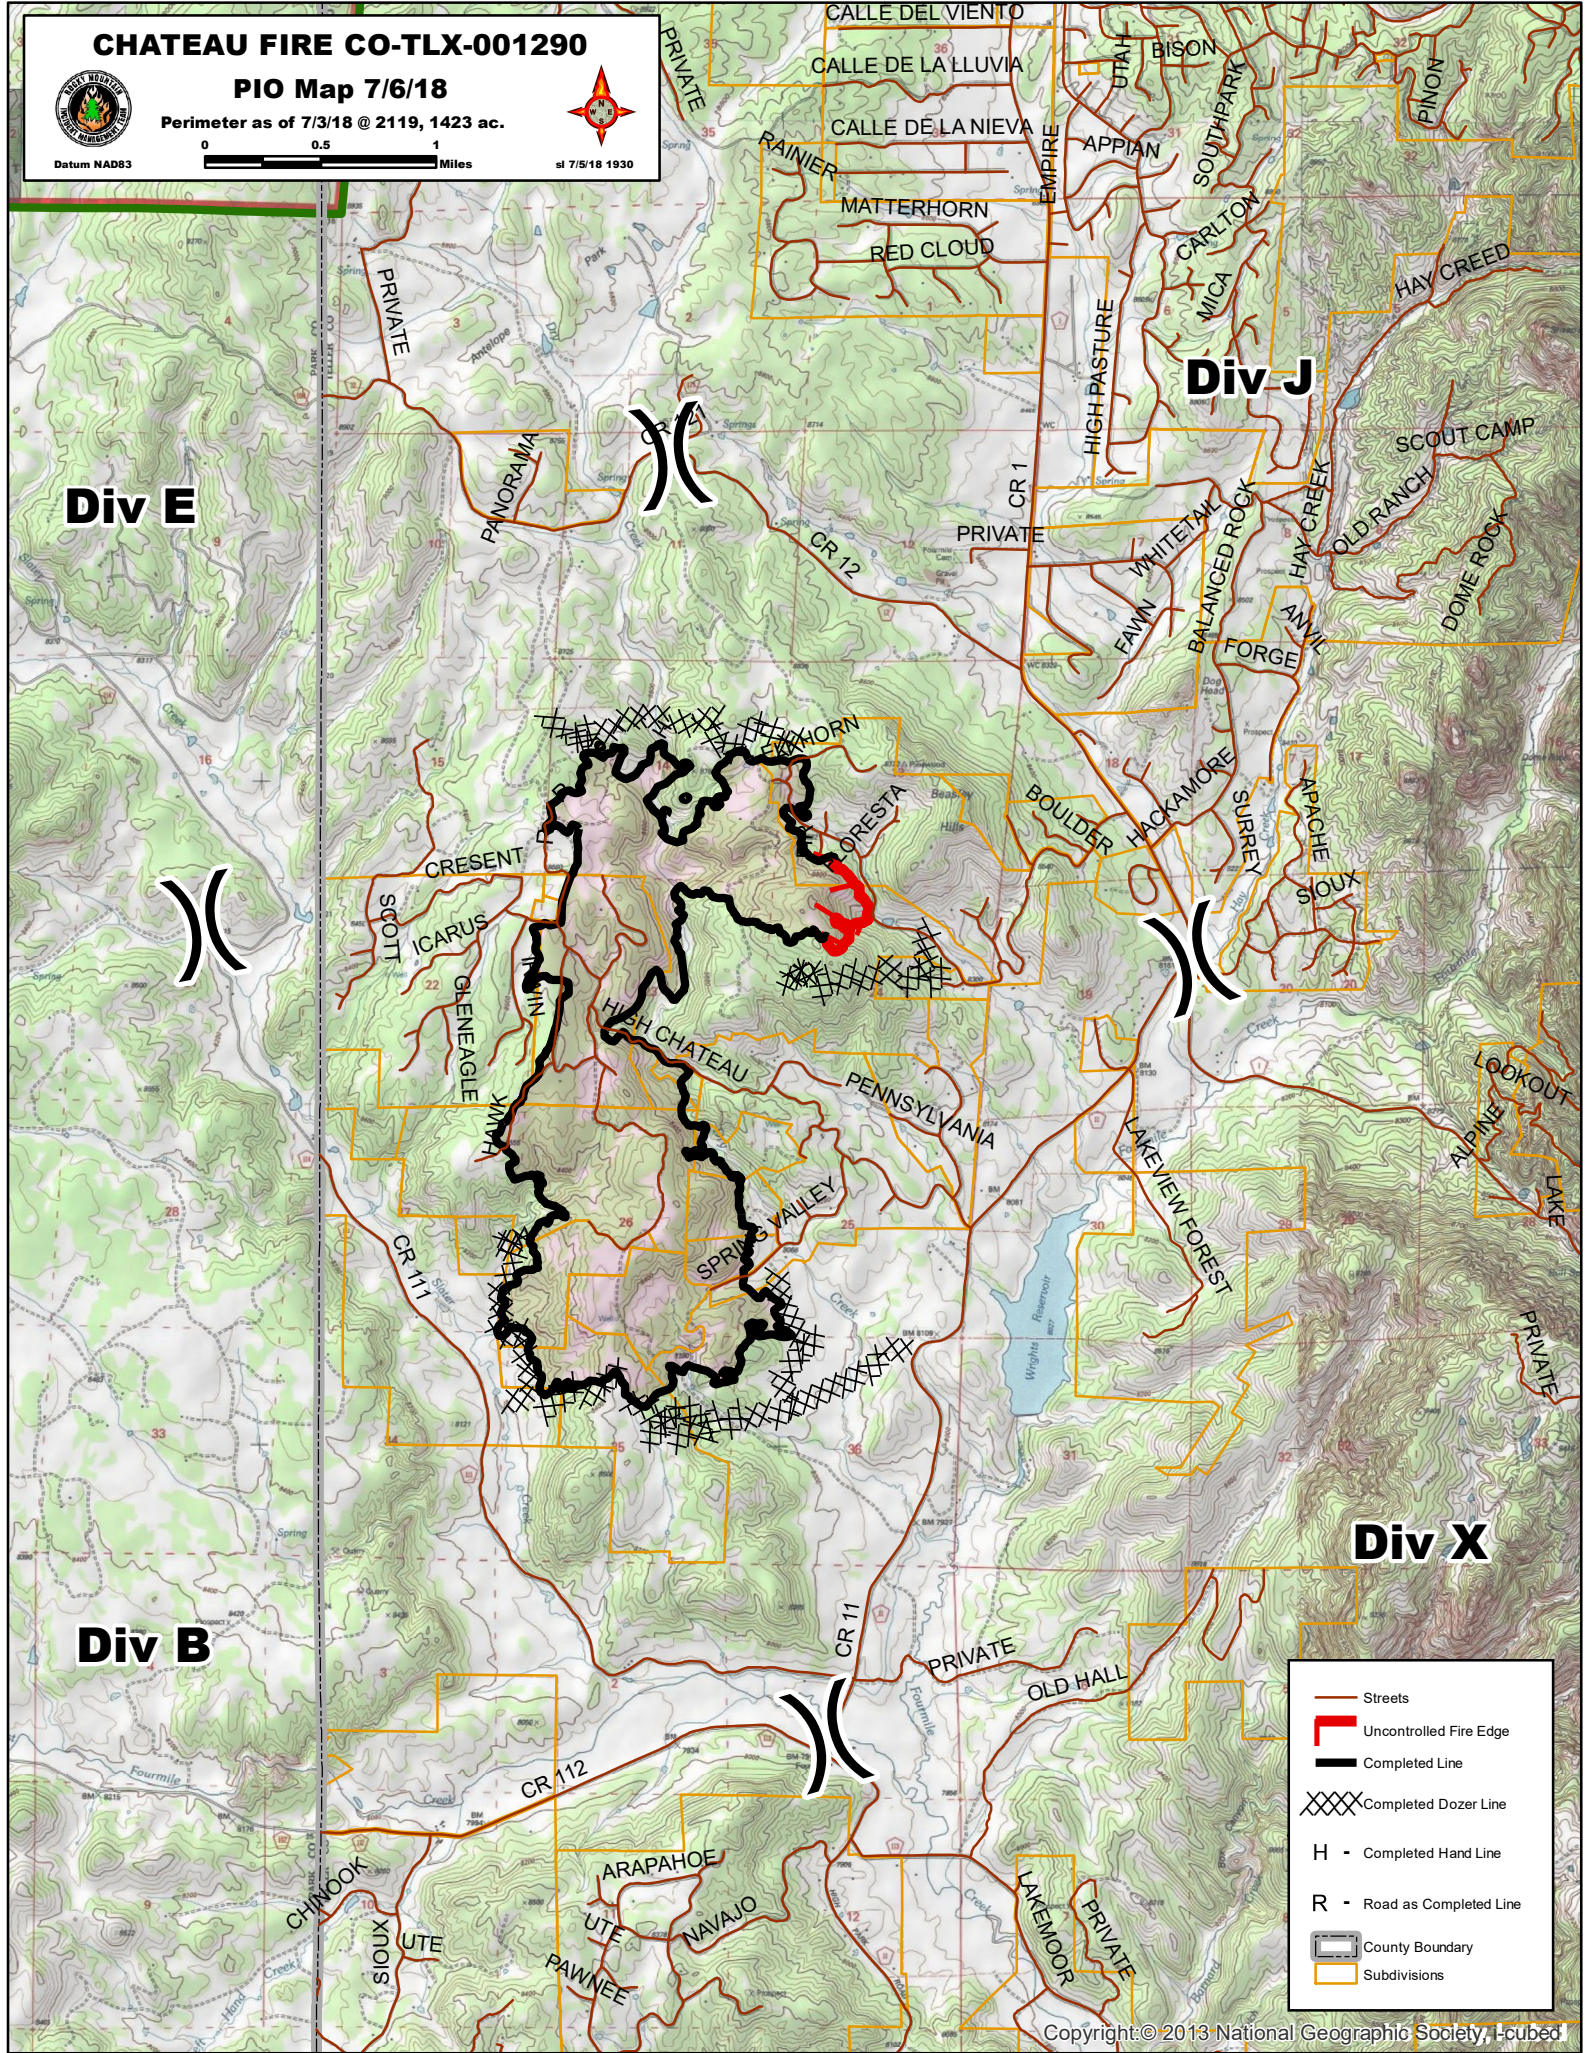

## PIO Map 7/6/18

Perimeter as of 7/3/18 @ 2119, 1423 ac.

Datum NAD83

sl 7/5/18 1930

### Div J

### Div B

### Div X

- Streets
- Uncontrolled Fire Edge
- Completed Line
- Completed Dozer Line
- Completed Hand Line
- Road as Completed Line
- County Boundary
- Subdivisions