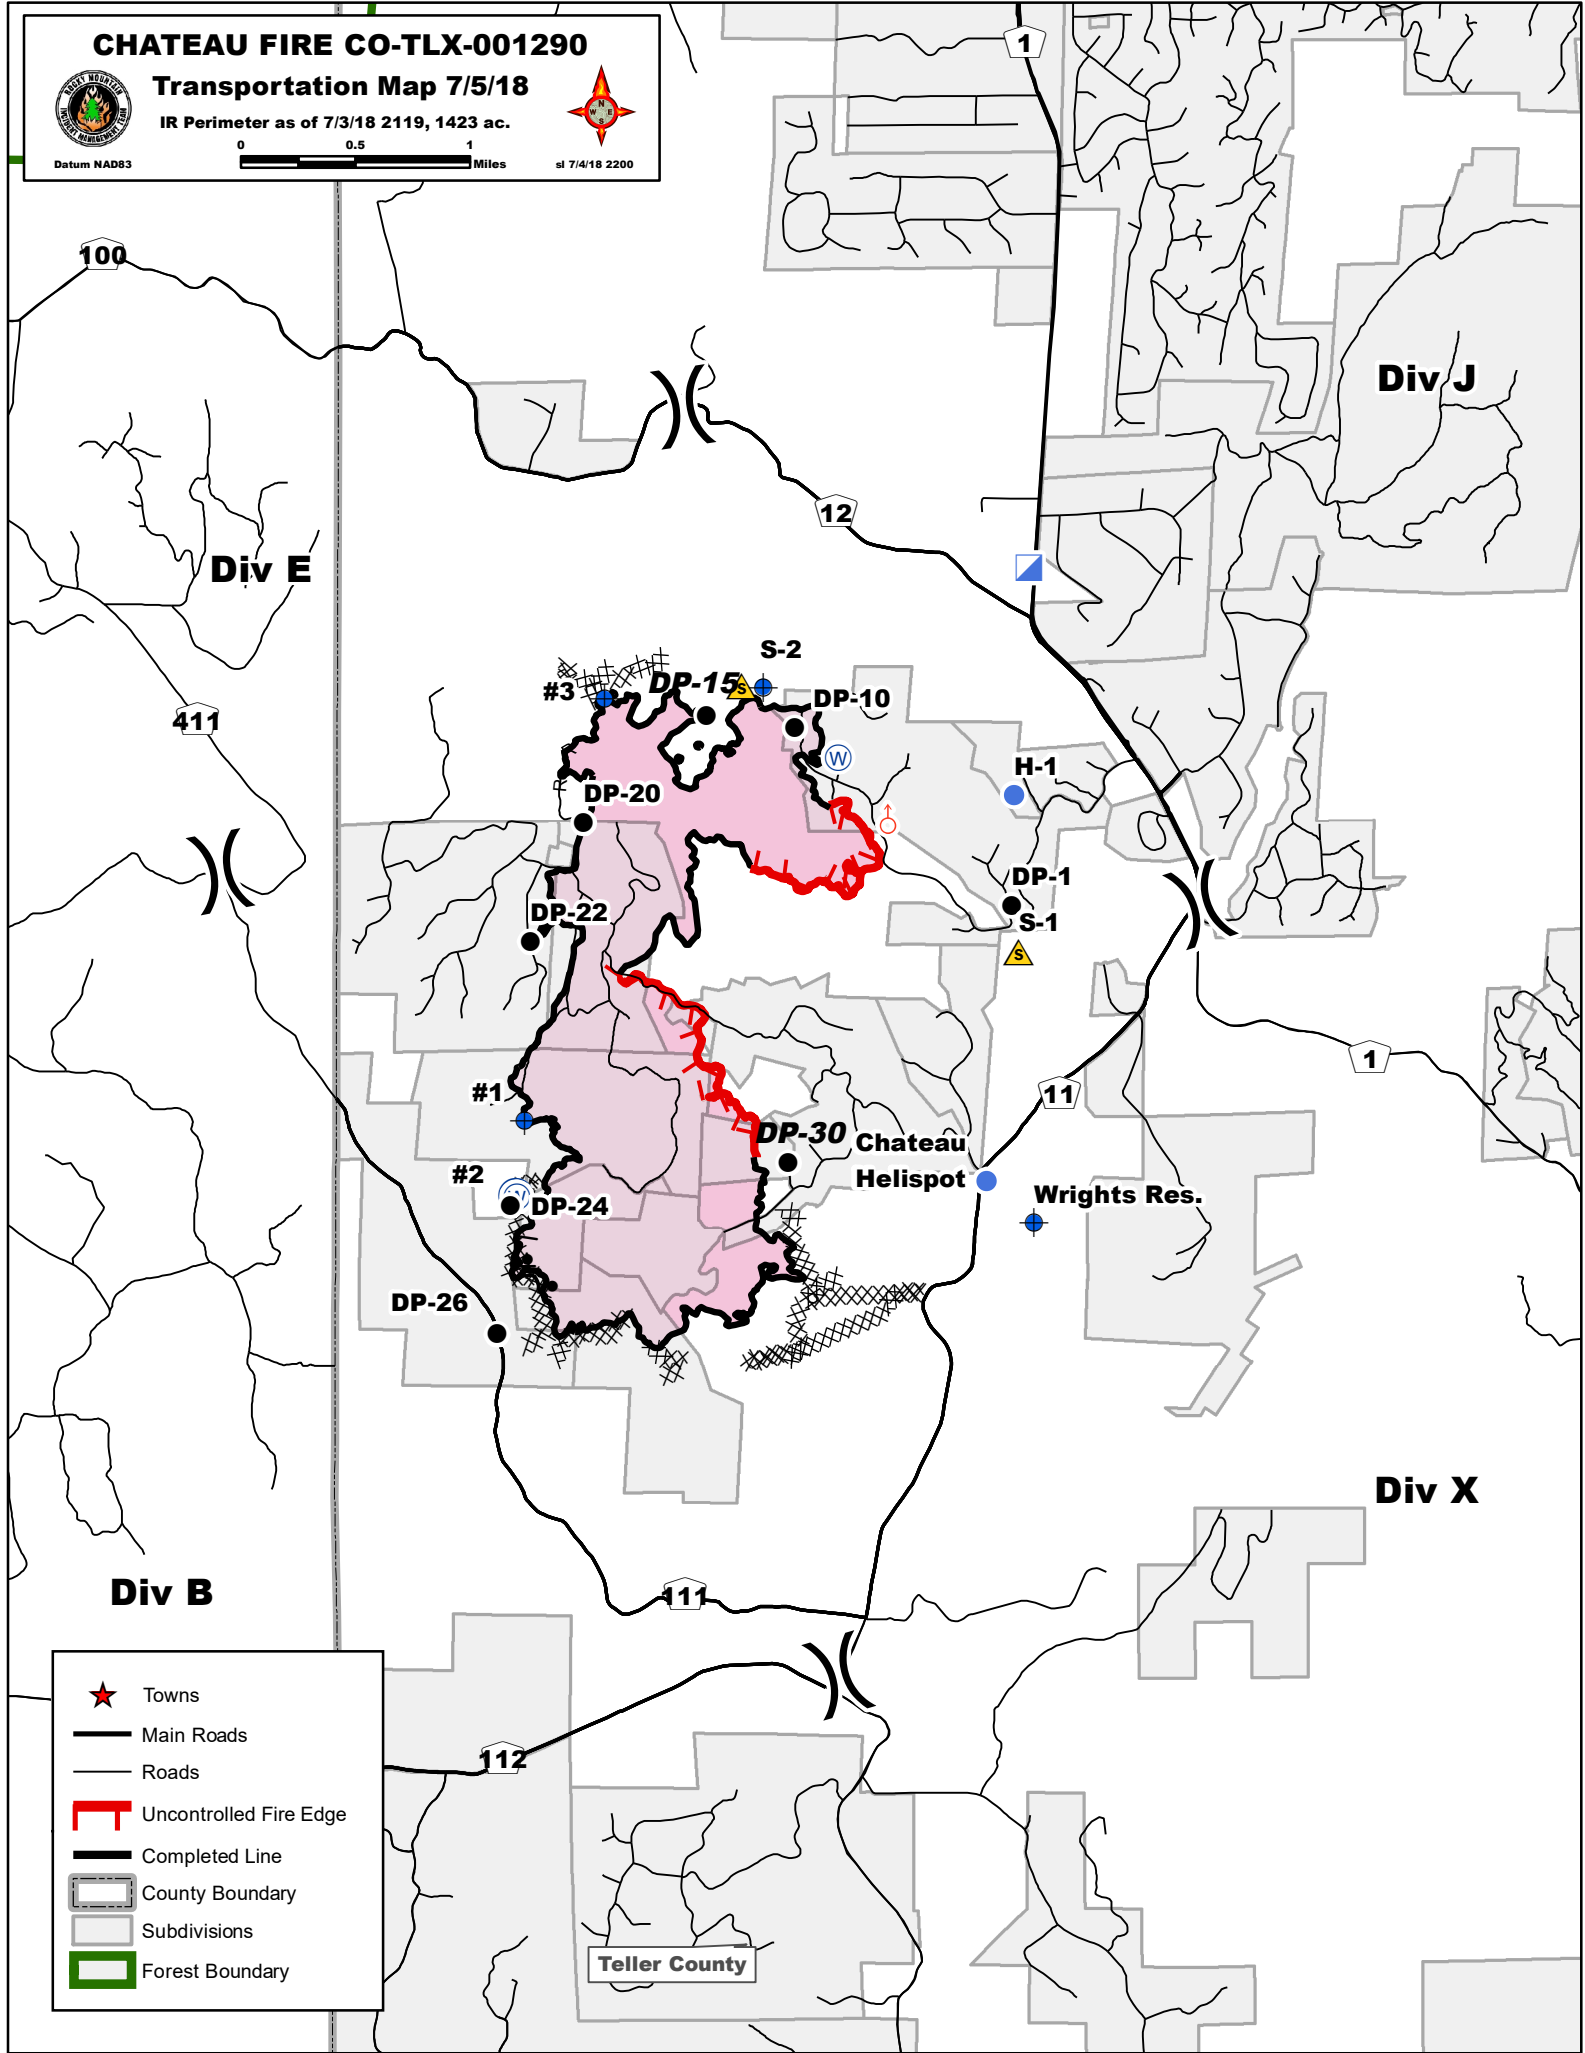

CHATEAU FIRE CO-TLX-001290

Transportation Map 7/5/18

IR Perimeter as of 7/3/18 2119, 1423 ac.

Datum NAD83

sl 7/4/18 2200

- Towns
- Main Roads
- Roads
- Uncontrolled Fire Edge
- Completed Line
- County Boundary
- Subdivisions
- Forest Boundary

Teller County