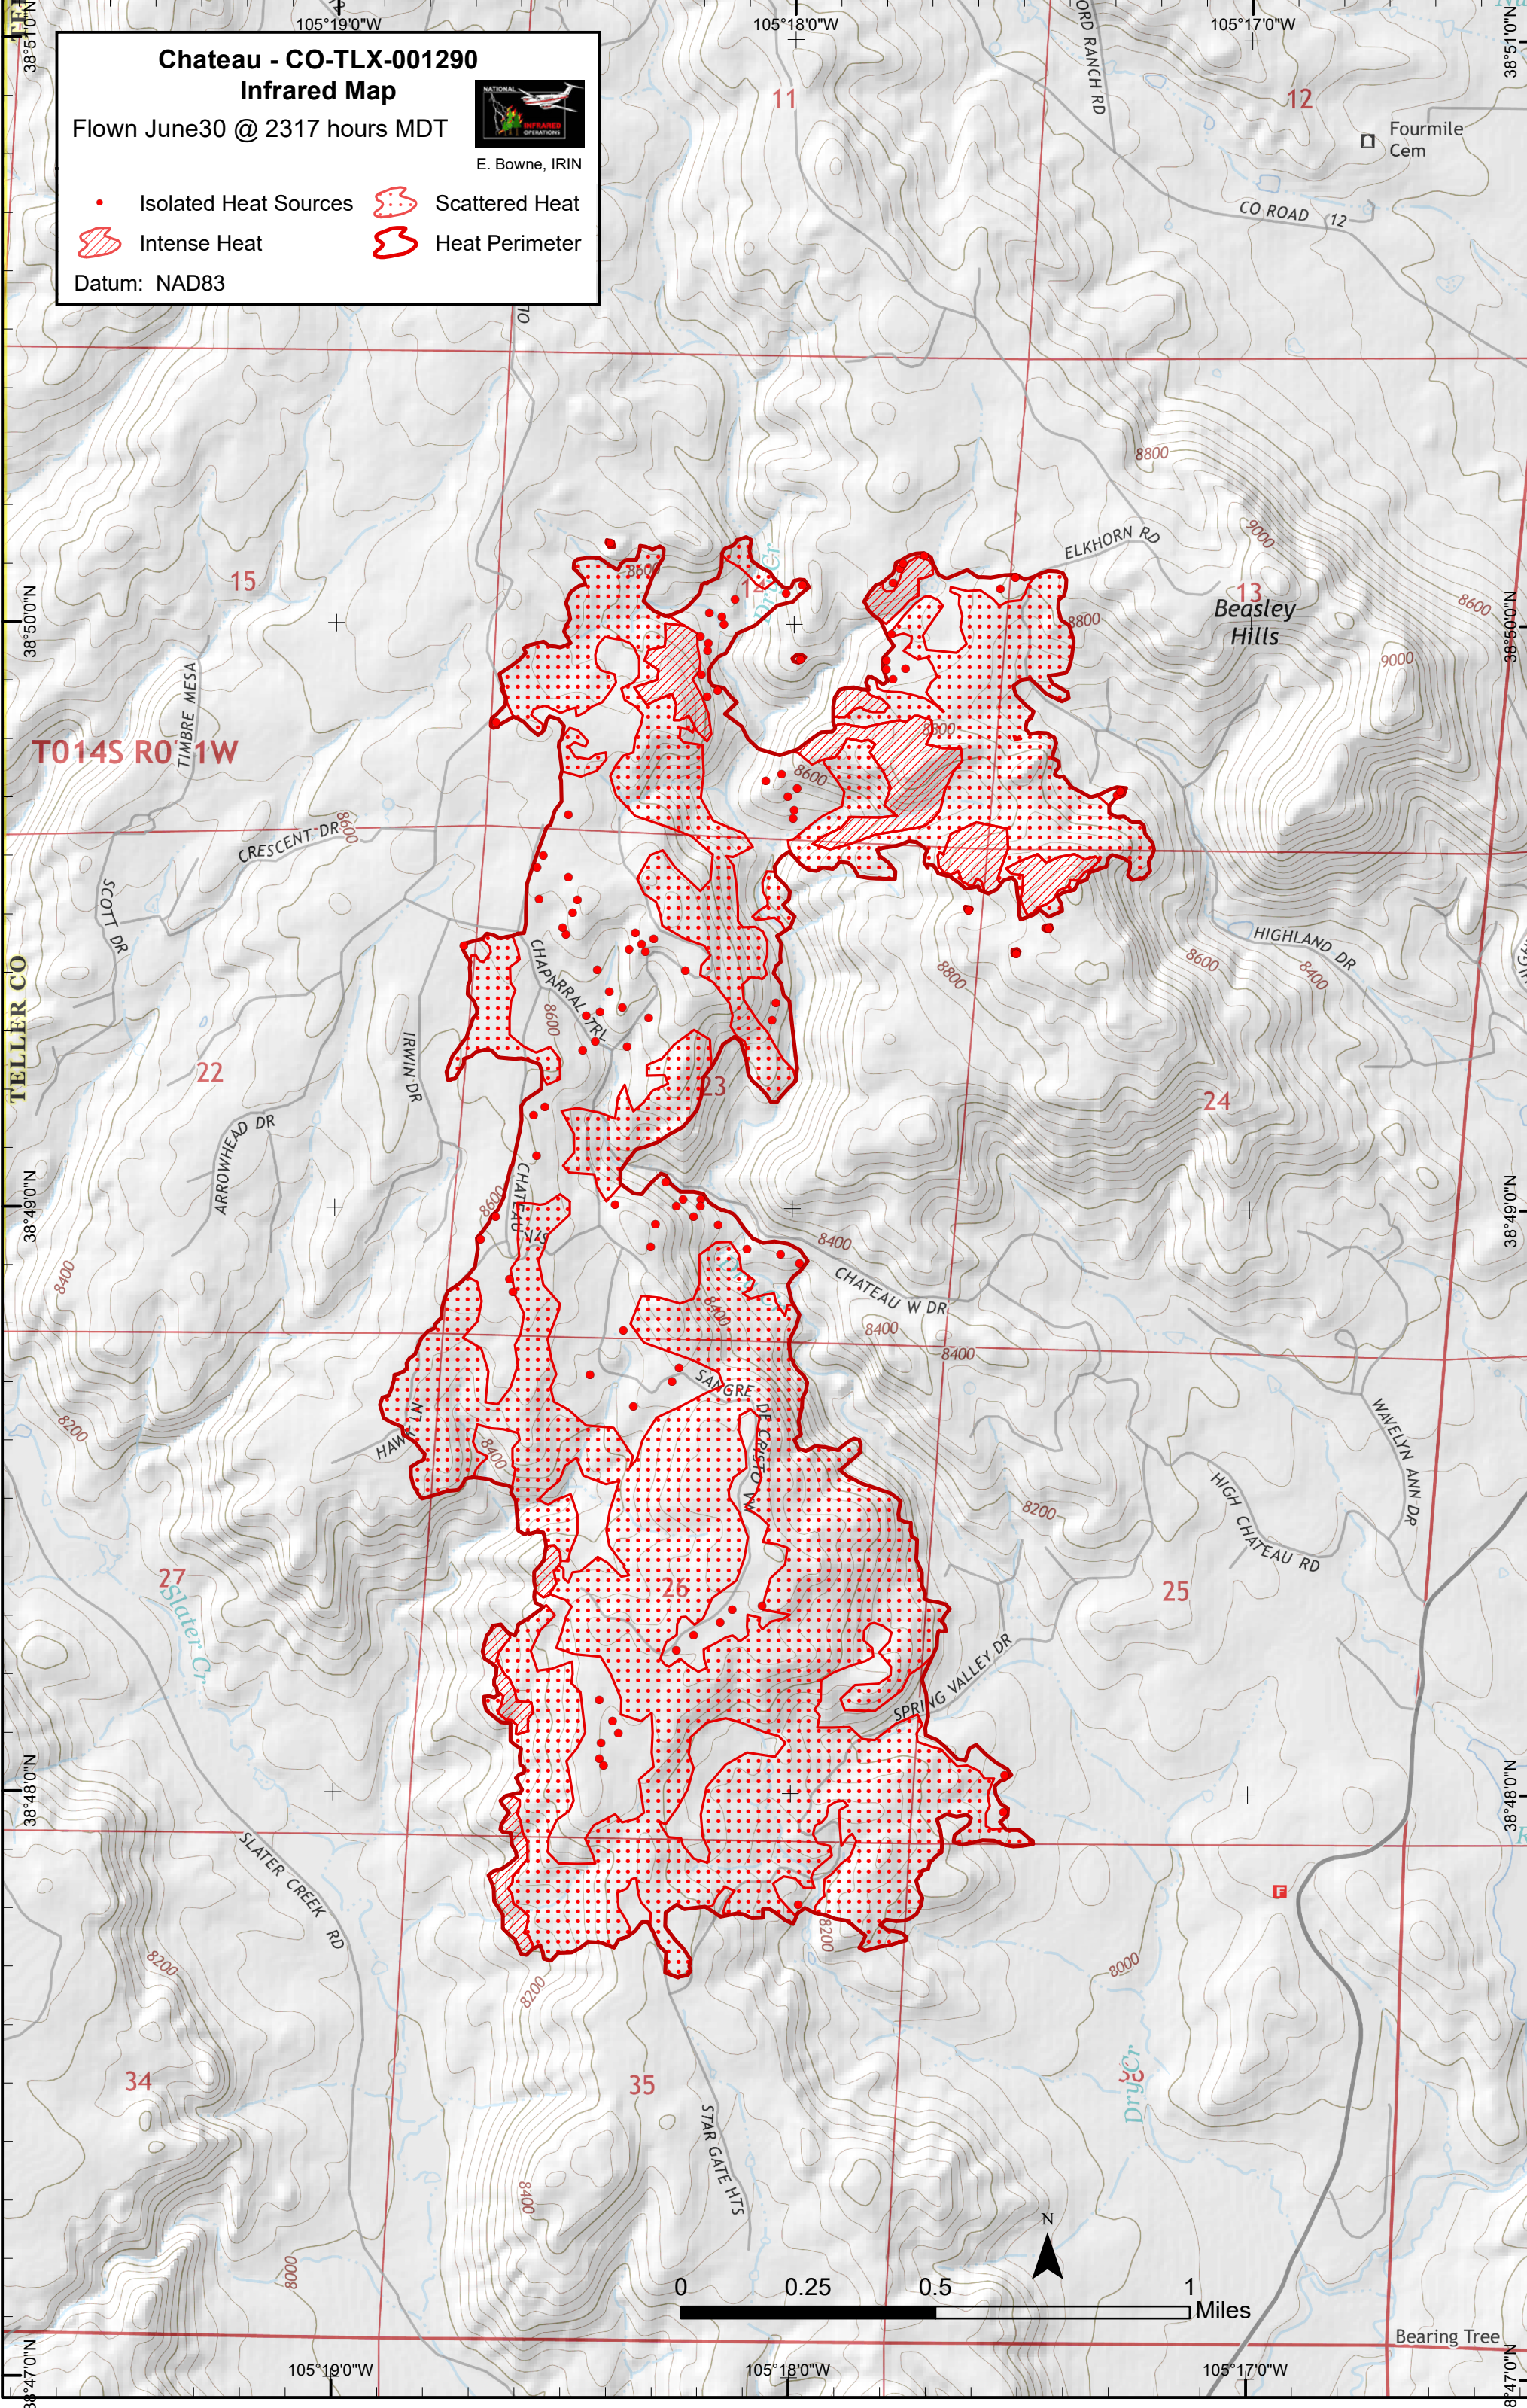

Chateau - CO-TLX-001290 Infrared Map

Flown June30 @ 2317 hours MDT

E. Bowne, IRIN

- Isolated Heat Sources
- ▨ Intense Heat
- ▨ Scattered Heat
- ▨ Heat Perimeter

Datum: NAD83

Bearing Tree