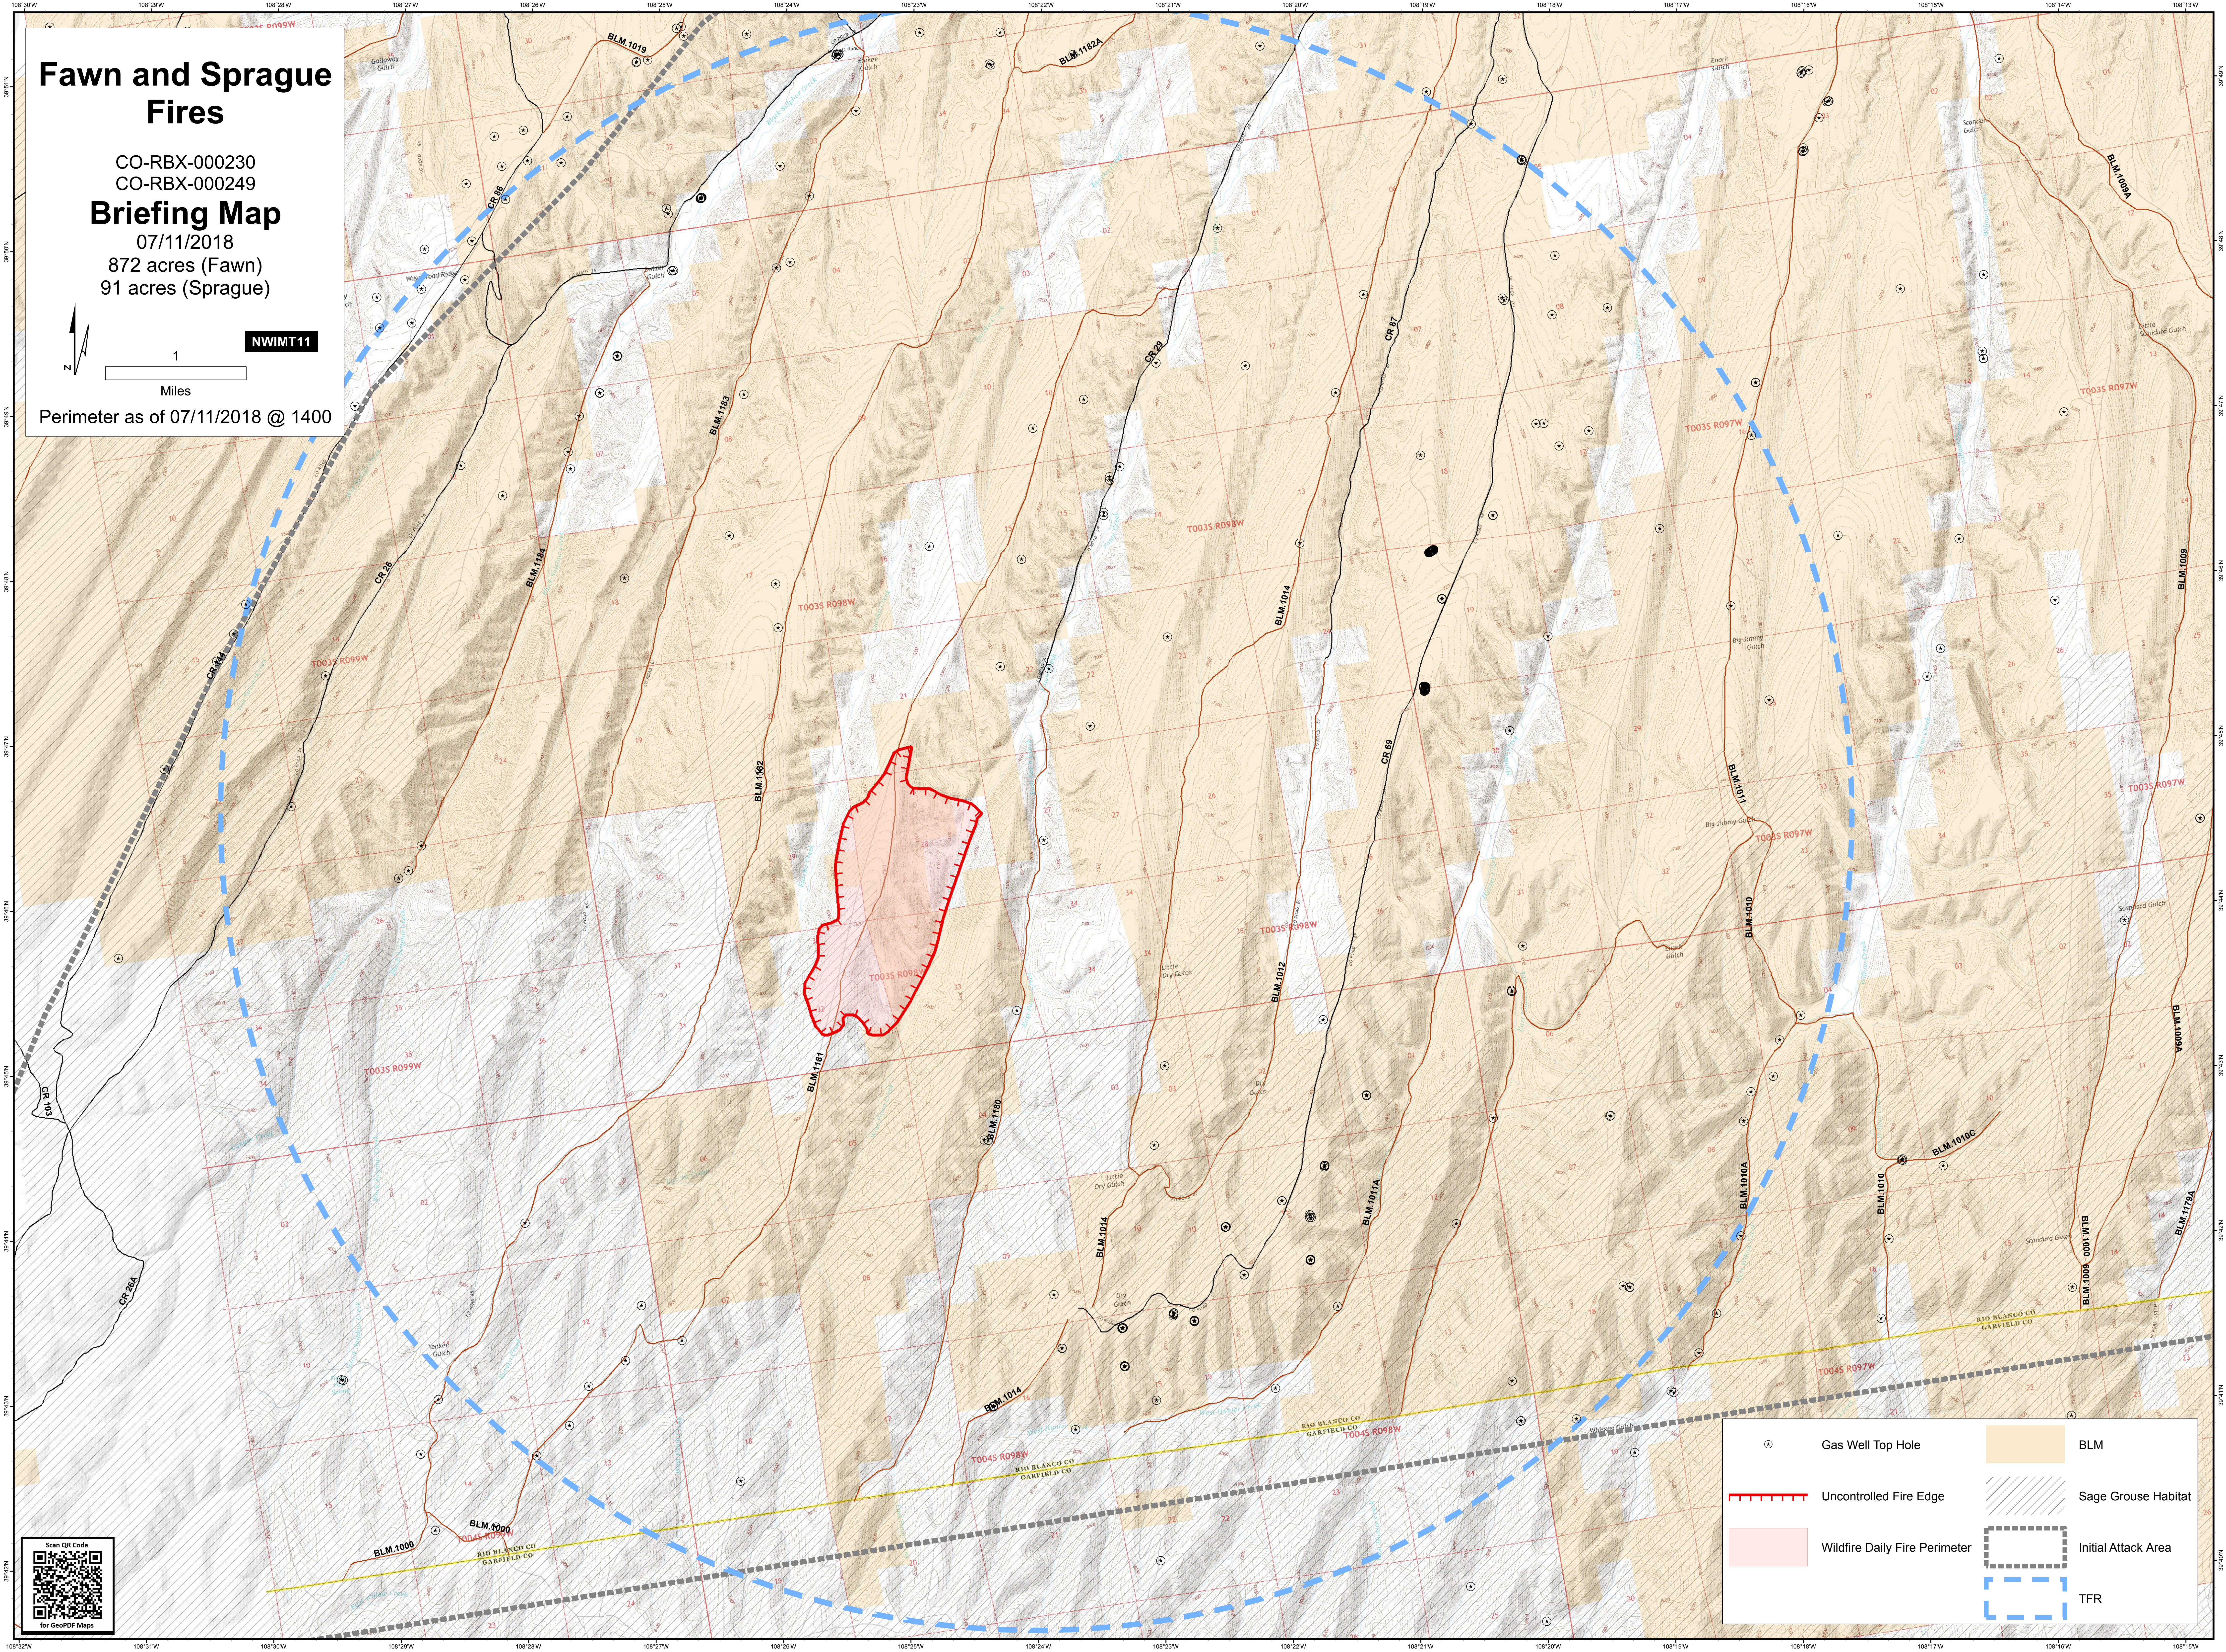

Fawn and Sprague Fires

CO-RBX-000230
CO-RBX-000249

Briefing Map

07/11/2018
872 acres (Fawn)
91 acres (Sprague)

1

Miles

NWIMT11

Perimeter as of 07/11/2018 @ 1400

	Gas Well Top Hole		BLM
	Uncontrolled Fire Edge		Sage Grouse Habitat
	Wildfire Daily Fire Perimeter		Initial Attack Area
			TFR