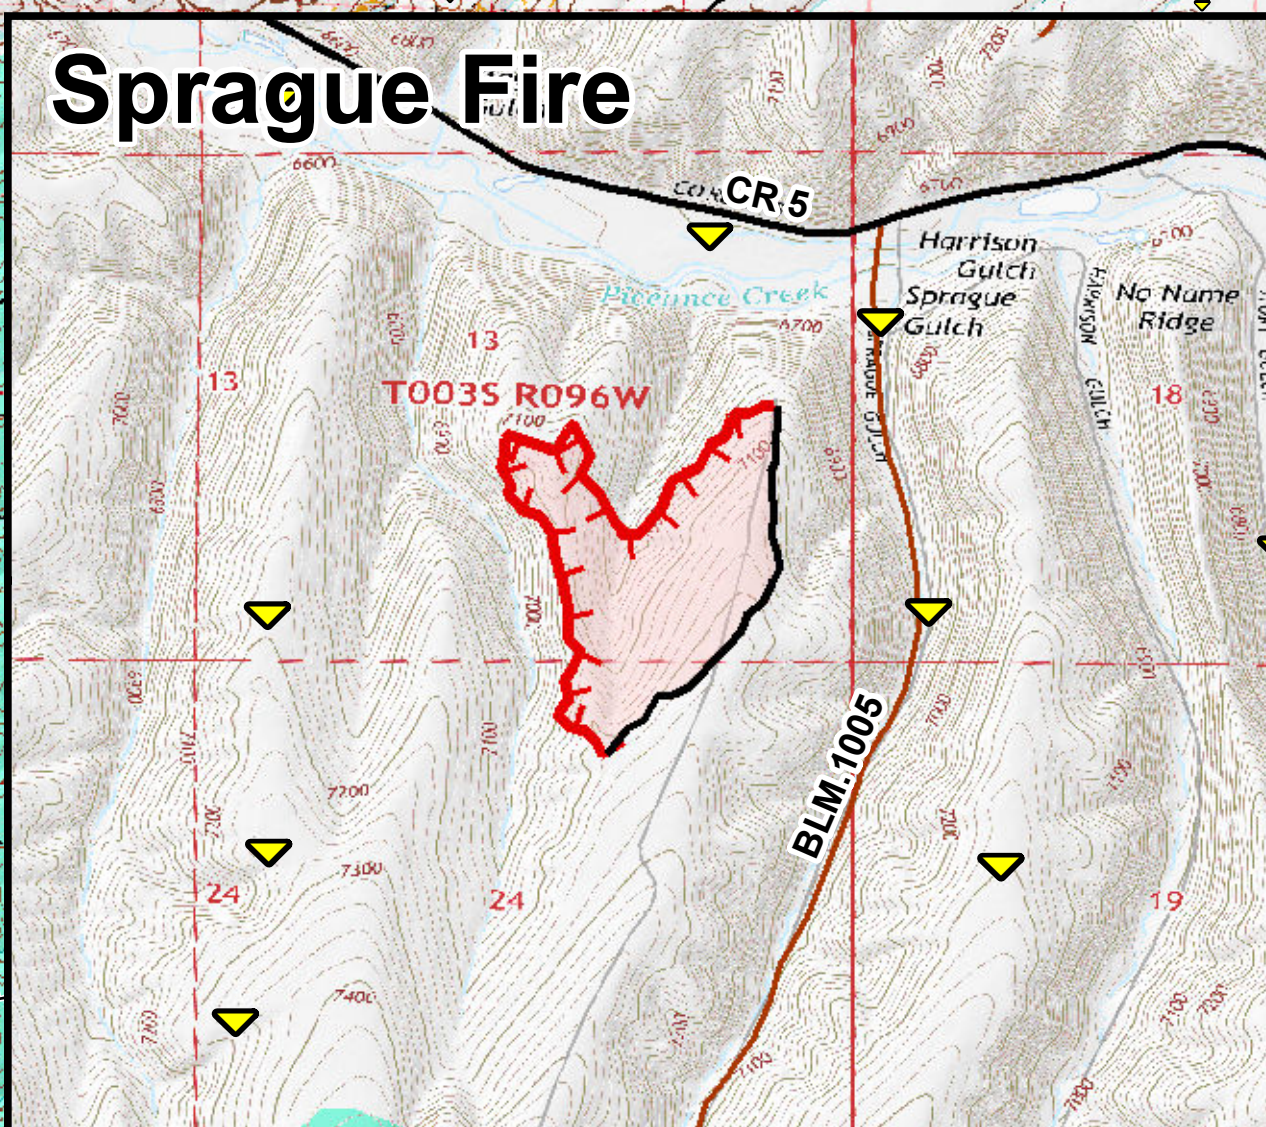

Fawn, Sprague, and Smith Fires

CO-RBX-000230
CO-RBX-000249
CO-RBX-000251

Briefing Map

07/12/2018
1,073 acres (Fawn)
91 acres (Sprague)
76 acres (Smith)

1

Miles

NWIMT11

Perimeters as of 07/11/2018 @ 2100

Scan QR Code
for GeoPDF Maps