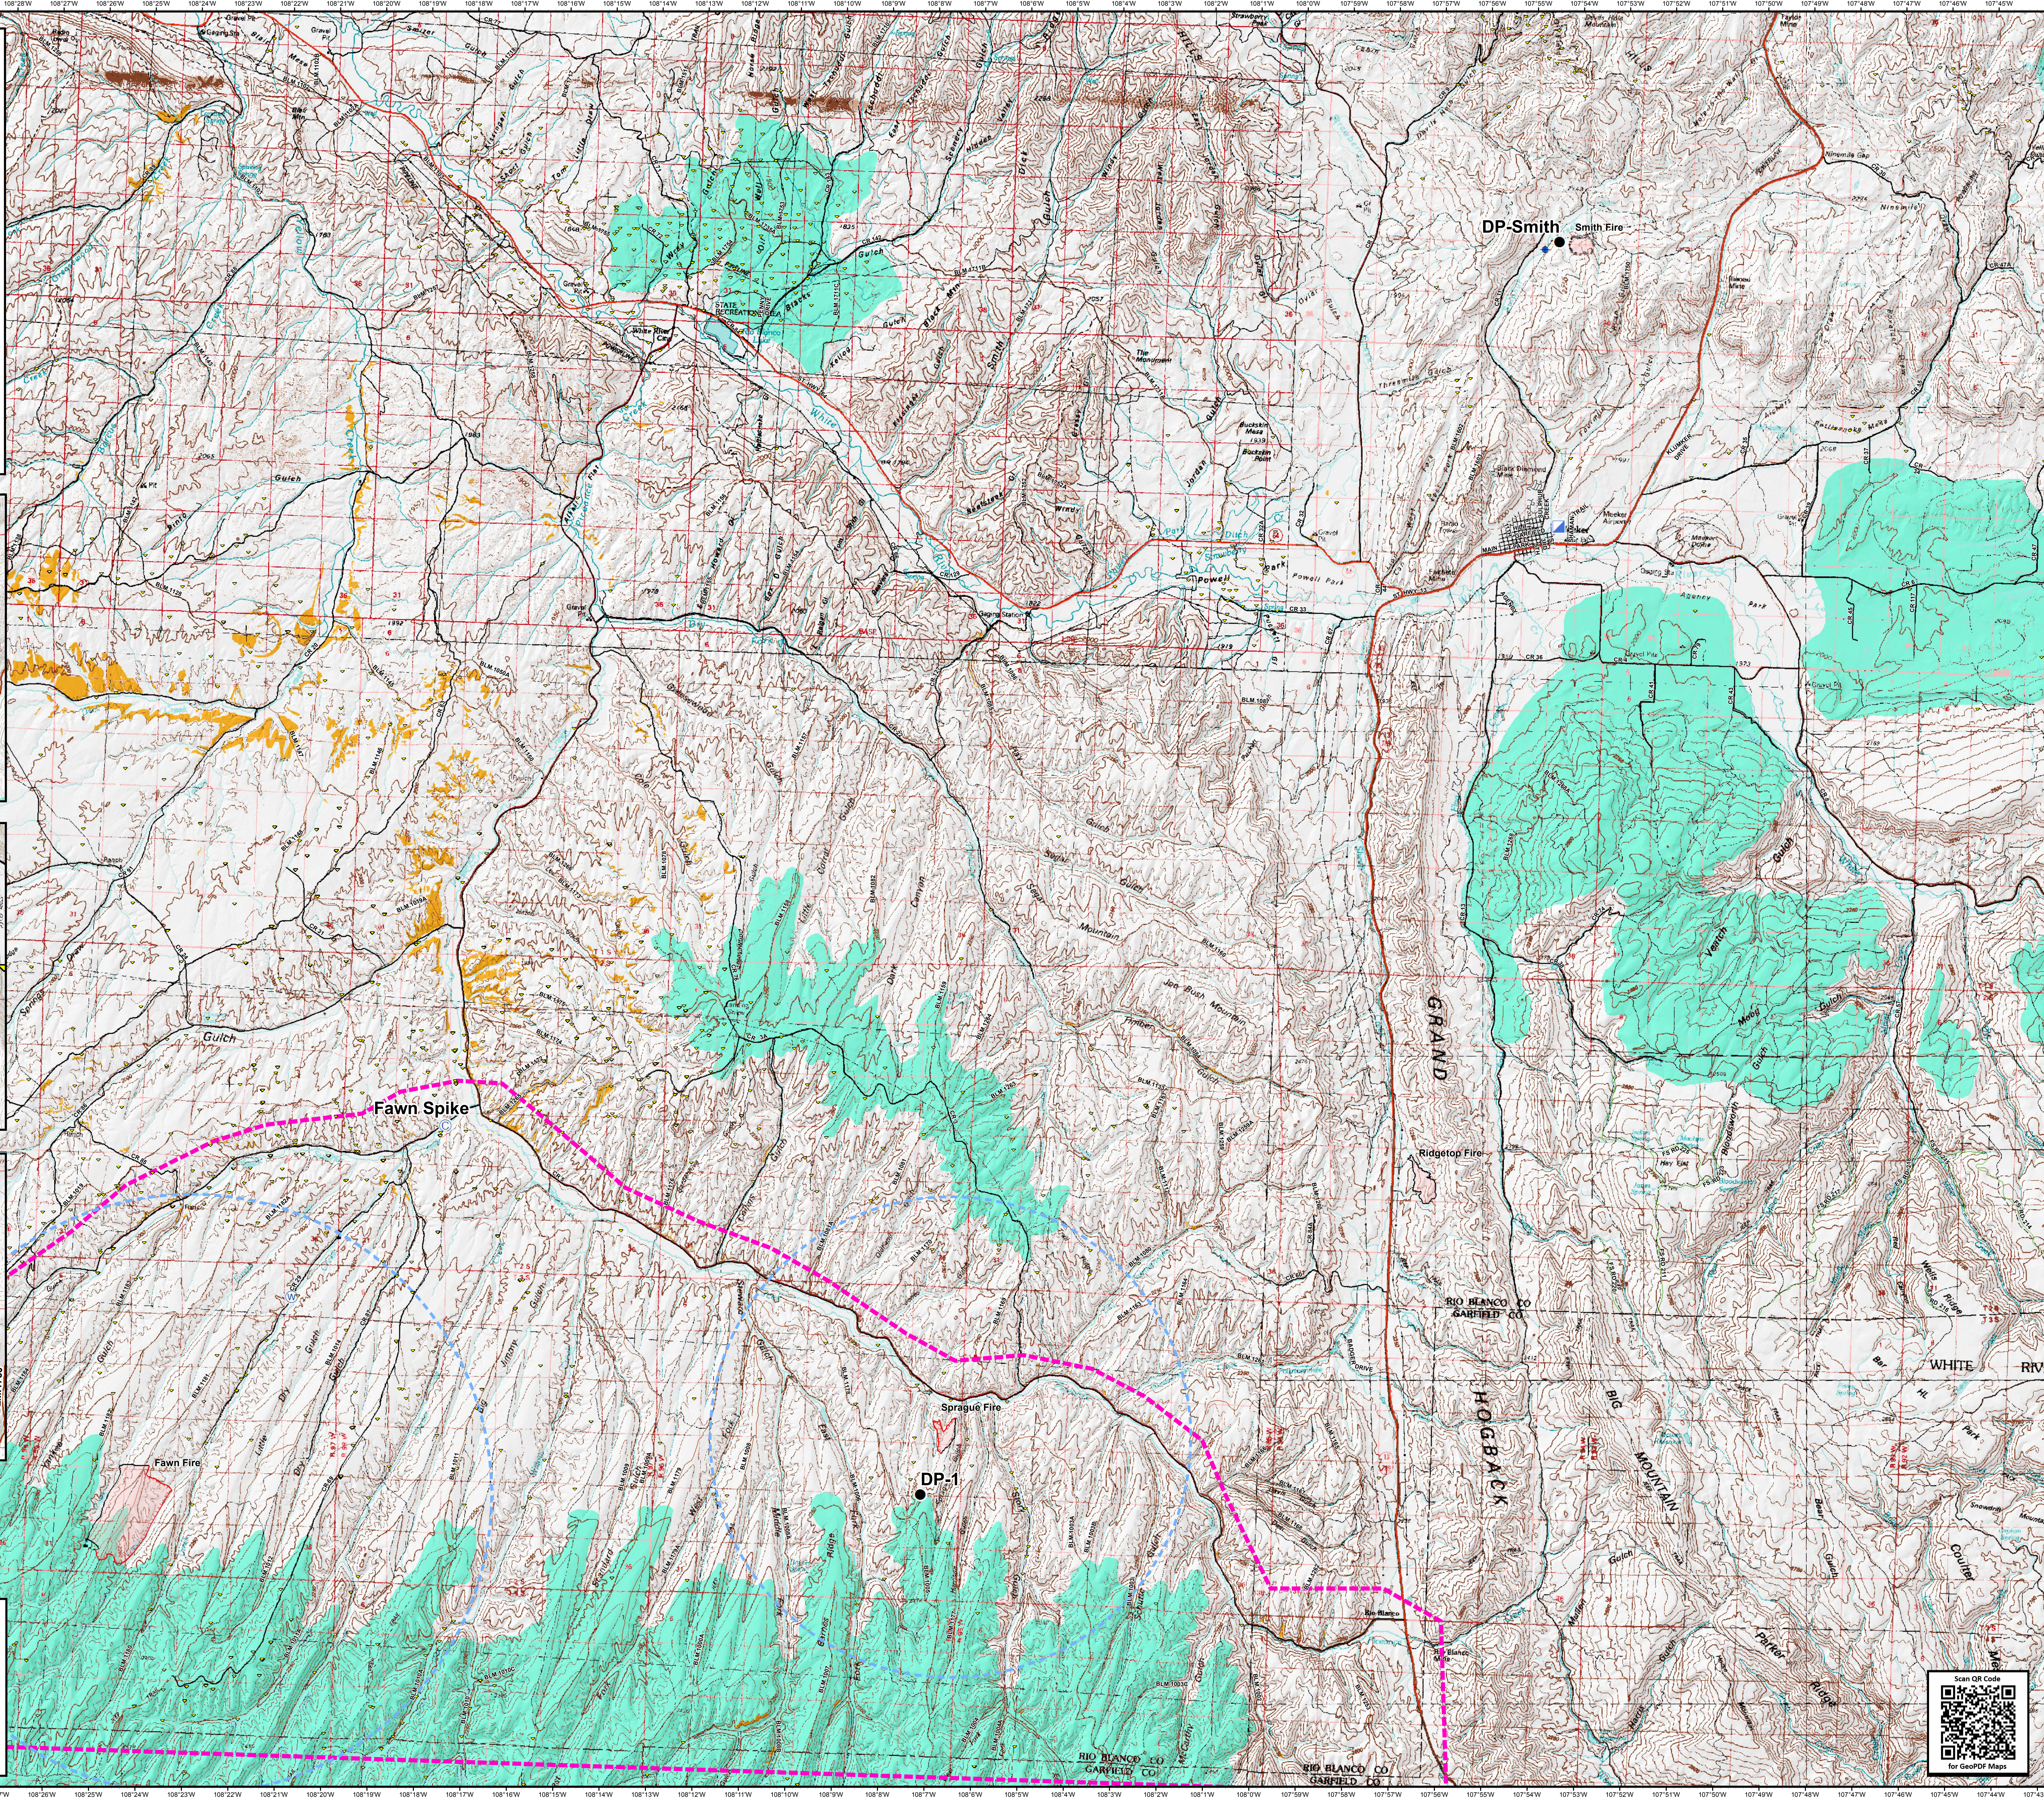

Fawn, Sprague, and Smith Fires

CO-RBX-000230
CO-RBX-000249
CO-RBX-000251

Briefing Map

07/12/2018
1,073 acres (Fawn)
91 acres (Sprague)
76 acres (Smith)

1

Miles

NWIMT11

Perimeters as of 07/11/2018 @ 2100

Scan QR Code
for GeoPDF Maps