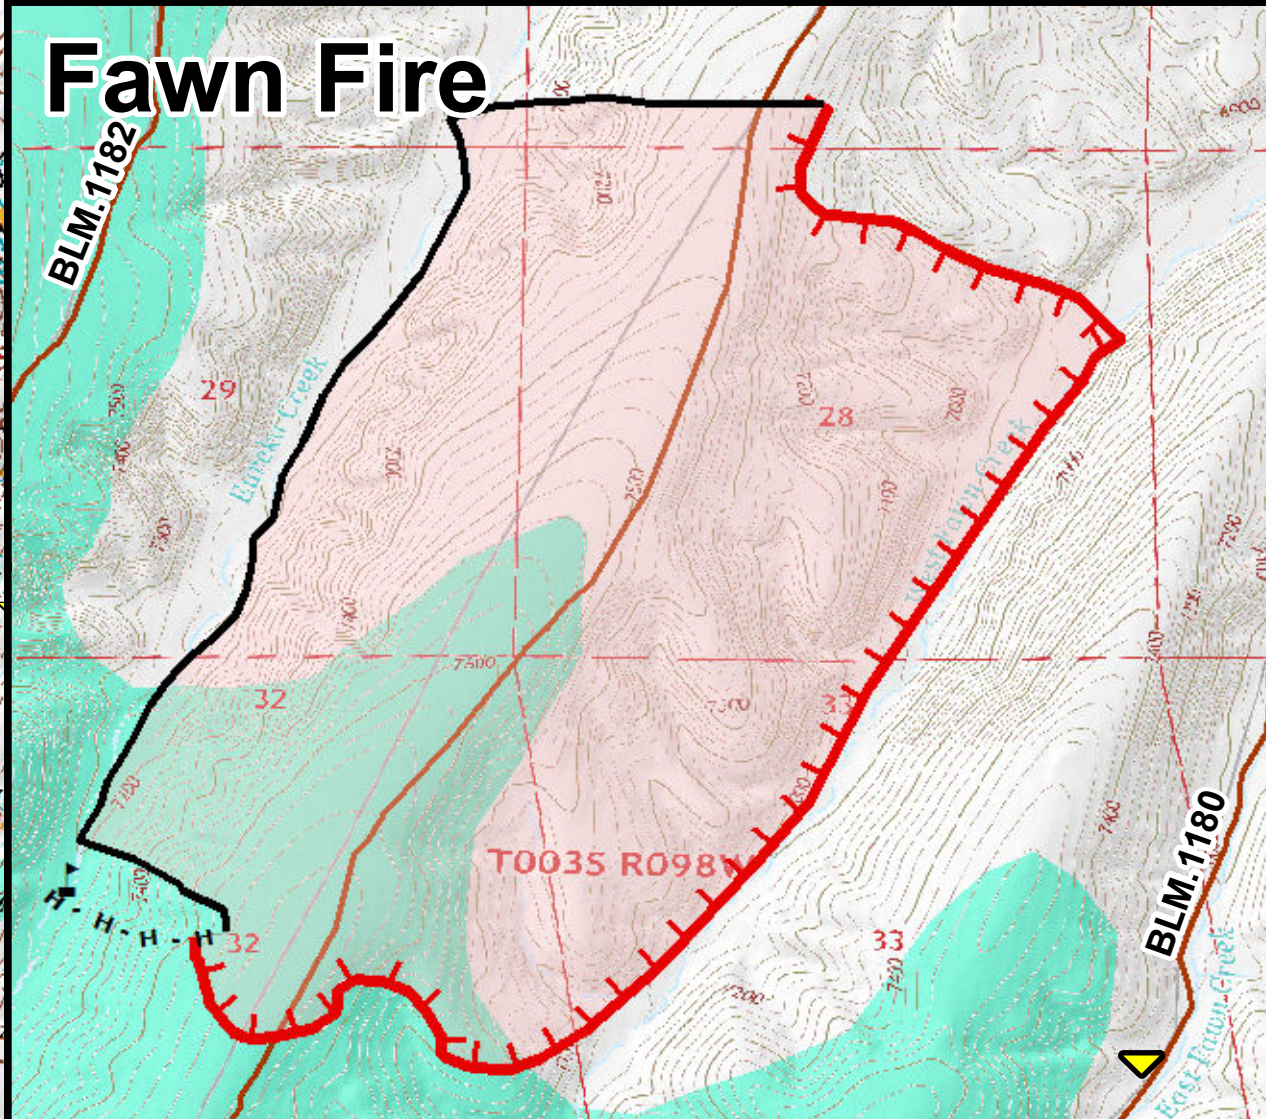

Fawn, Sprague, and Smith Fires

CO-RBX-000230
CO-RBX-000249
CO-RBX-000251

Briefing Map

07/12/2018
1,073 acres (Fawn)
91 acres (Sprague)
76 acres (Smith)

1

Miles

NWIMT11

Perimeters as of 07/11/2018 @ 2100

Scan QR Code
for GeoPDF Maps