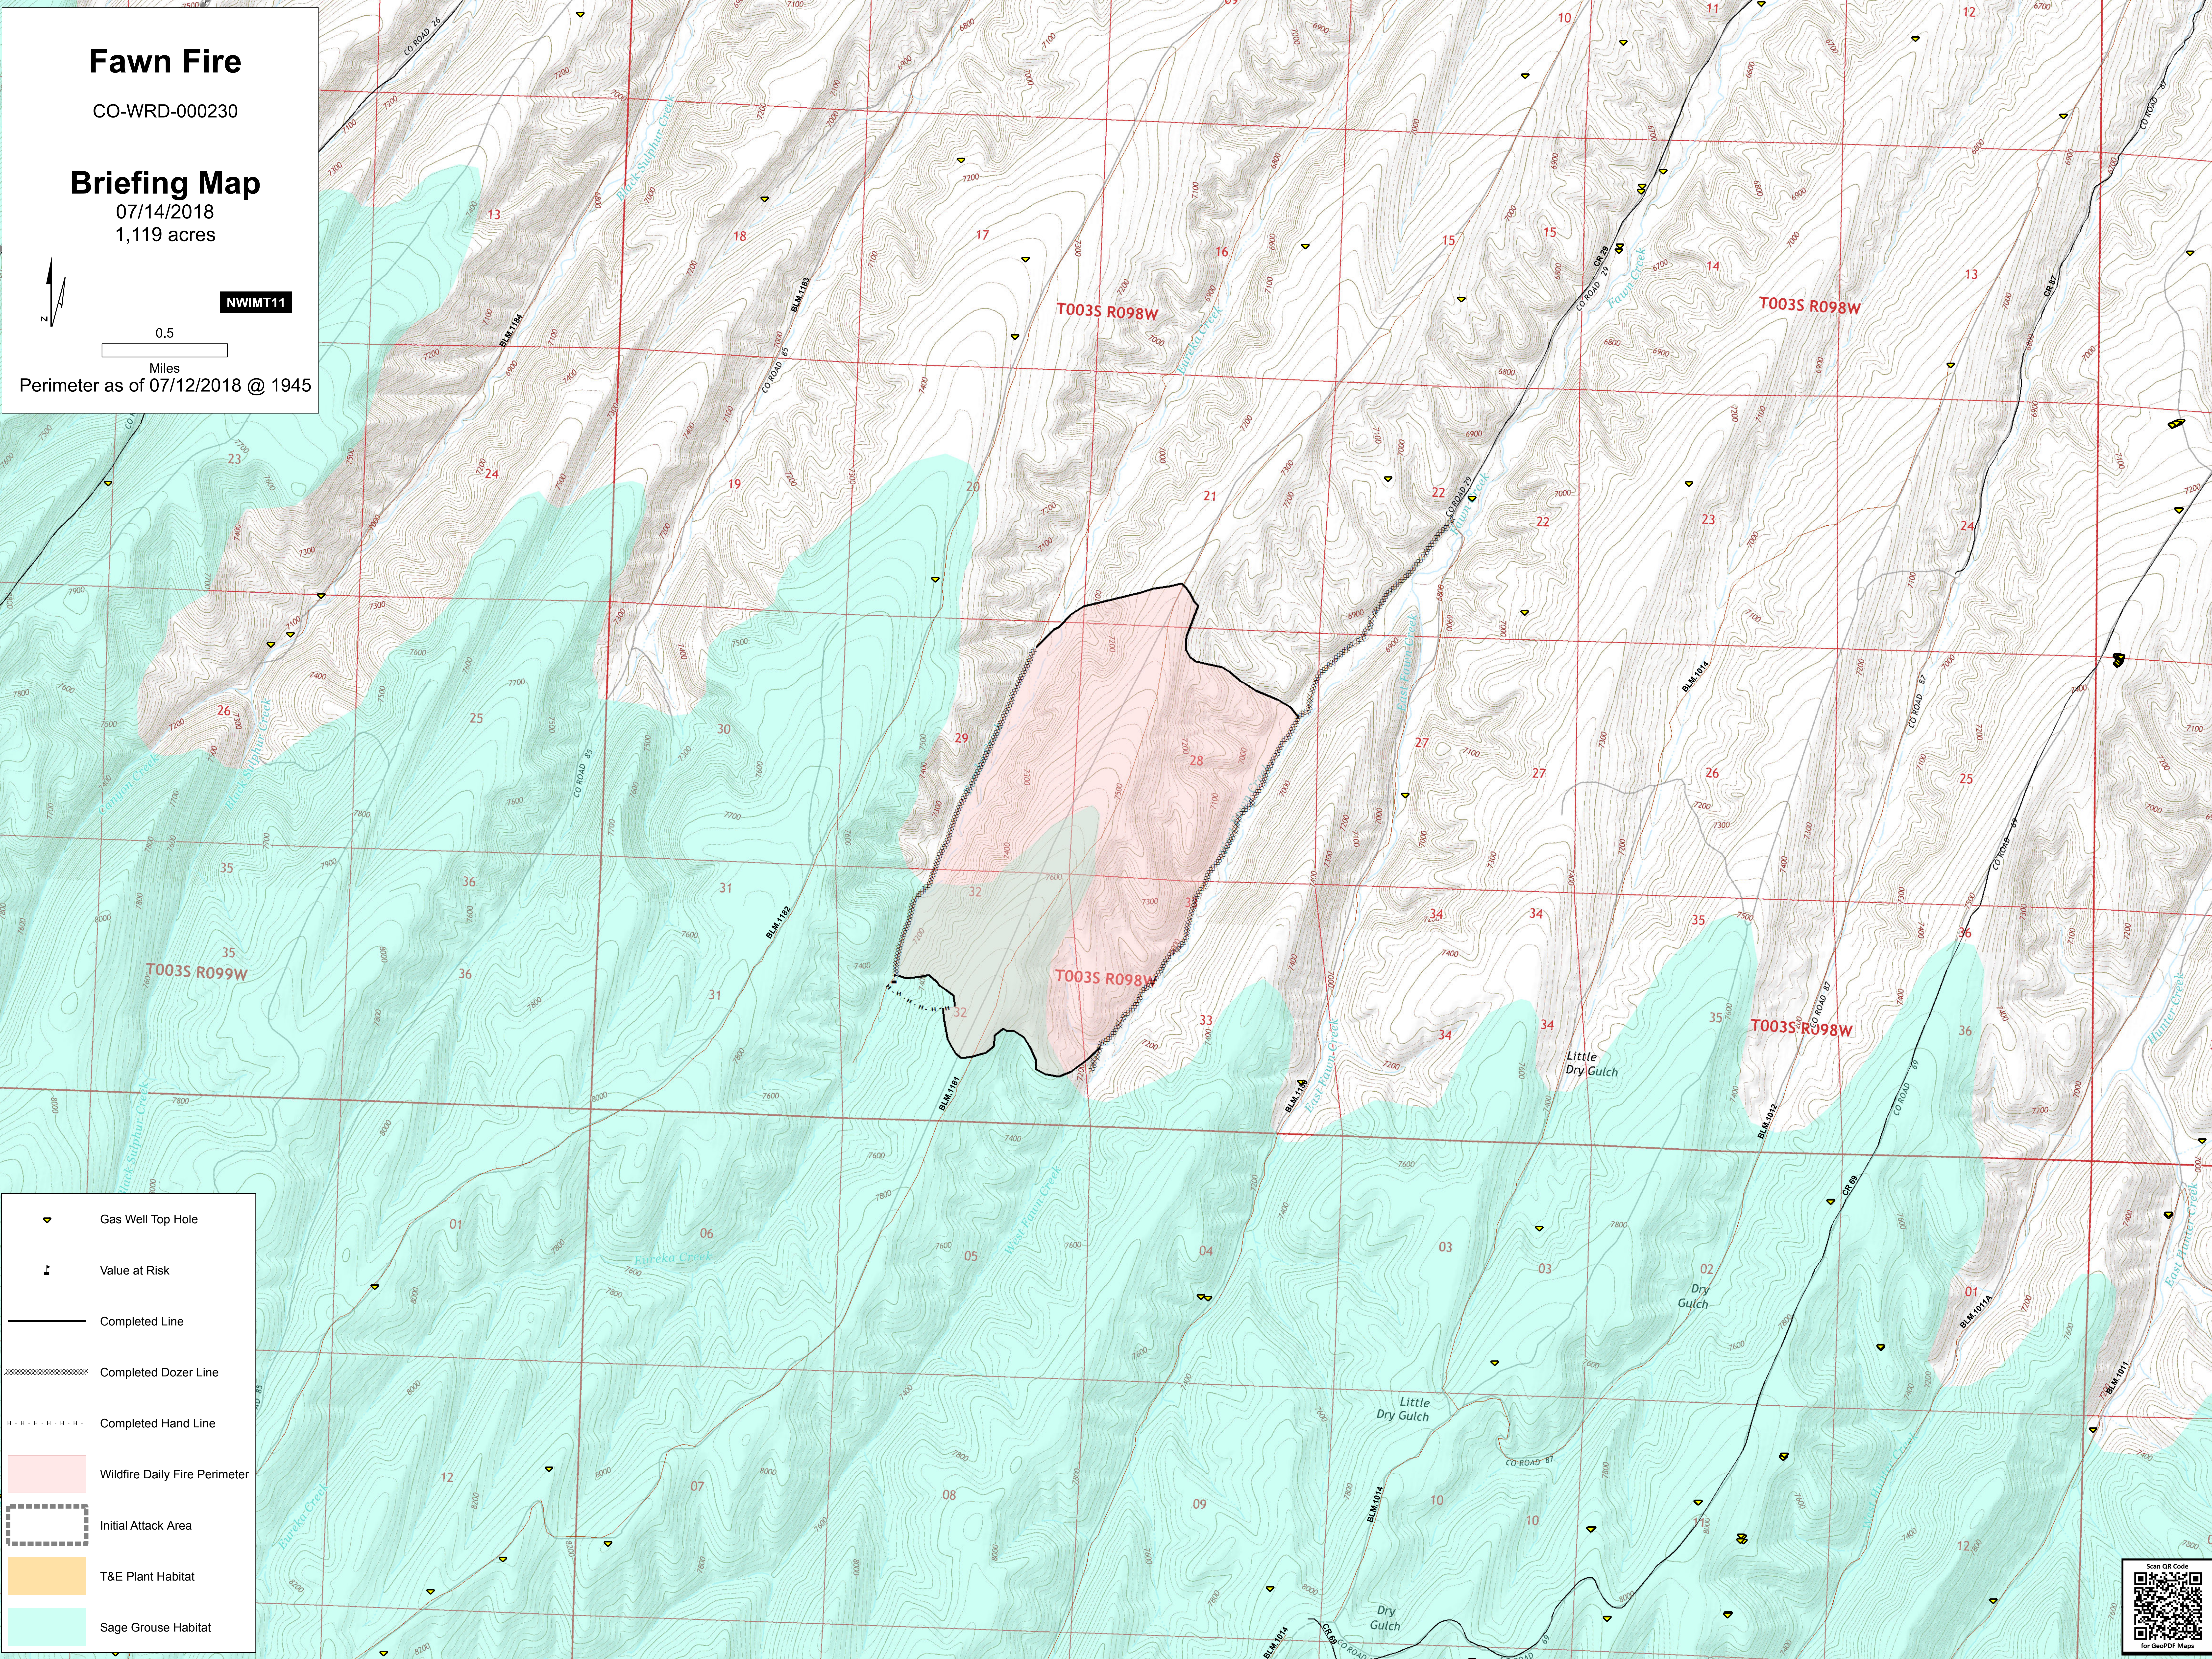

Fawn Fire

CO-WRD-000230

Briefing Map

07/14/2018
1,119 acres

NWIMT11

0.5

Miles
Perimeter as of 07/12/2018 @ 1945

- Gas Well Top Hole
- Value at Risk
- Completed Line
- Completed Dozer Line
- Completed Hand Line
- Wildfire Daily Fire Perimeter
- Initial Attack Area
- T&E Plant Habitat
- Sage Grouse Habitat