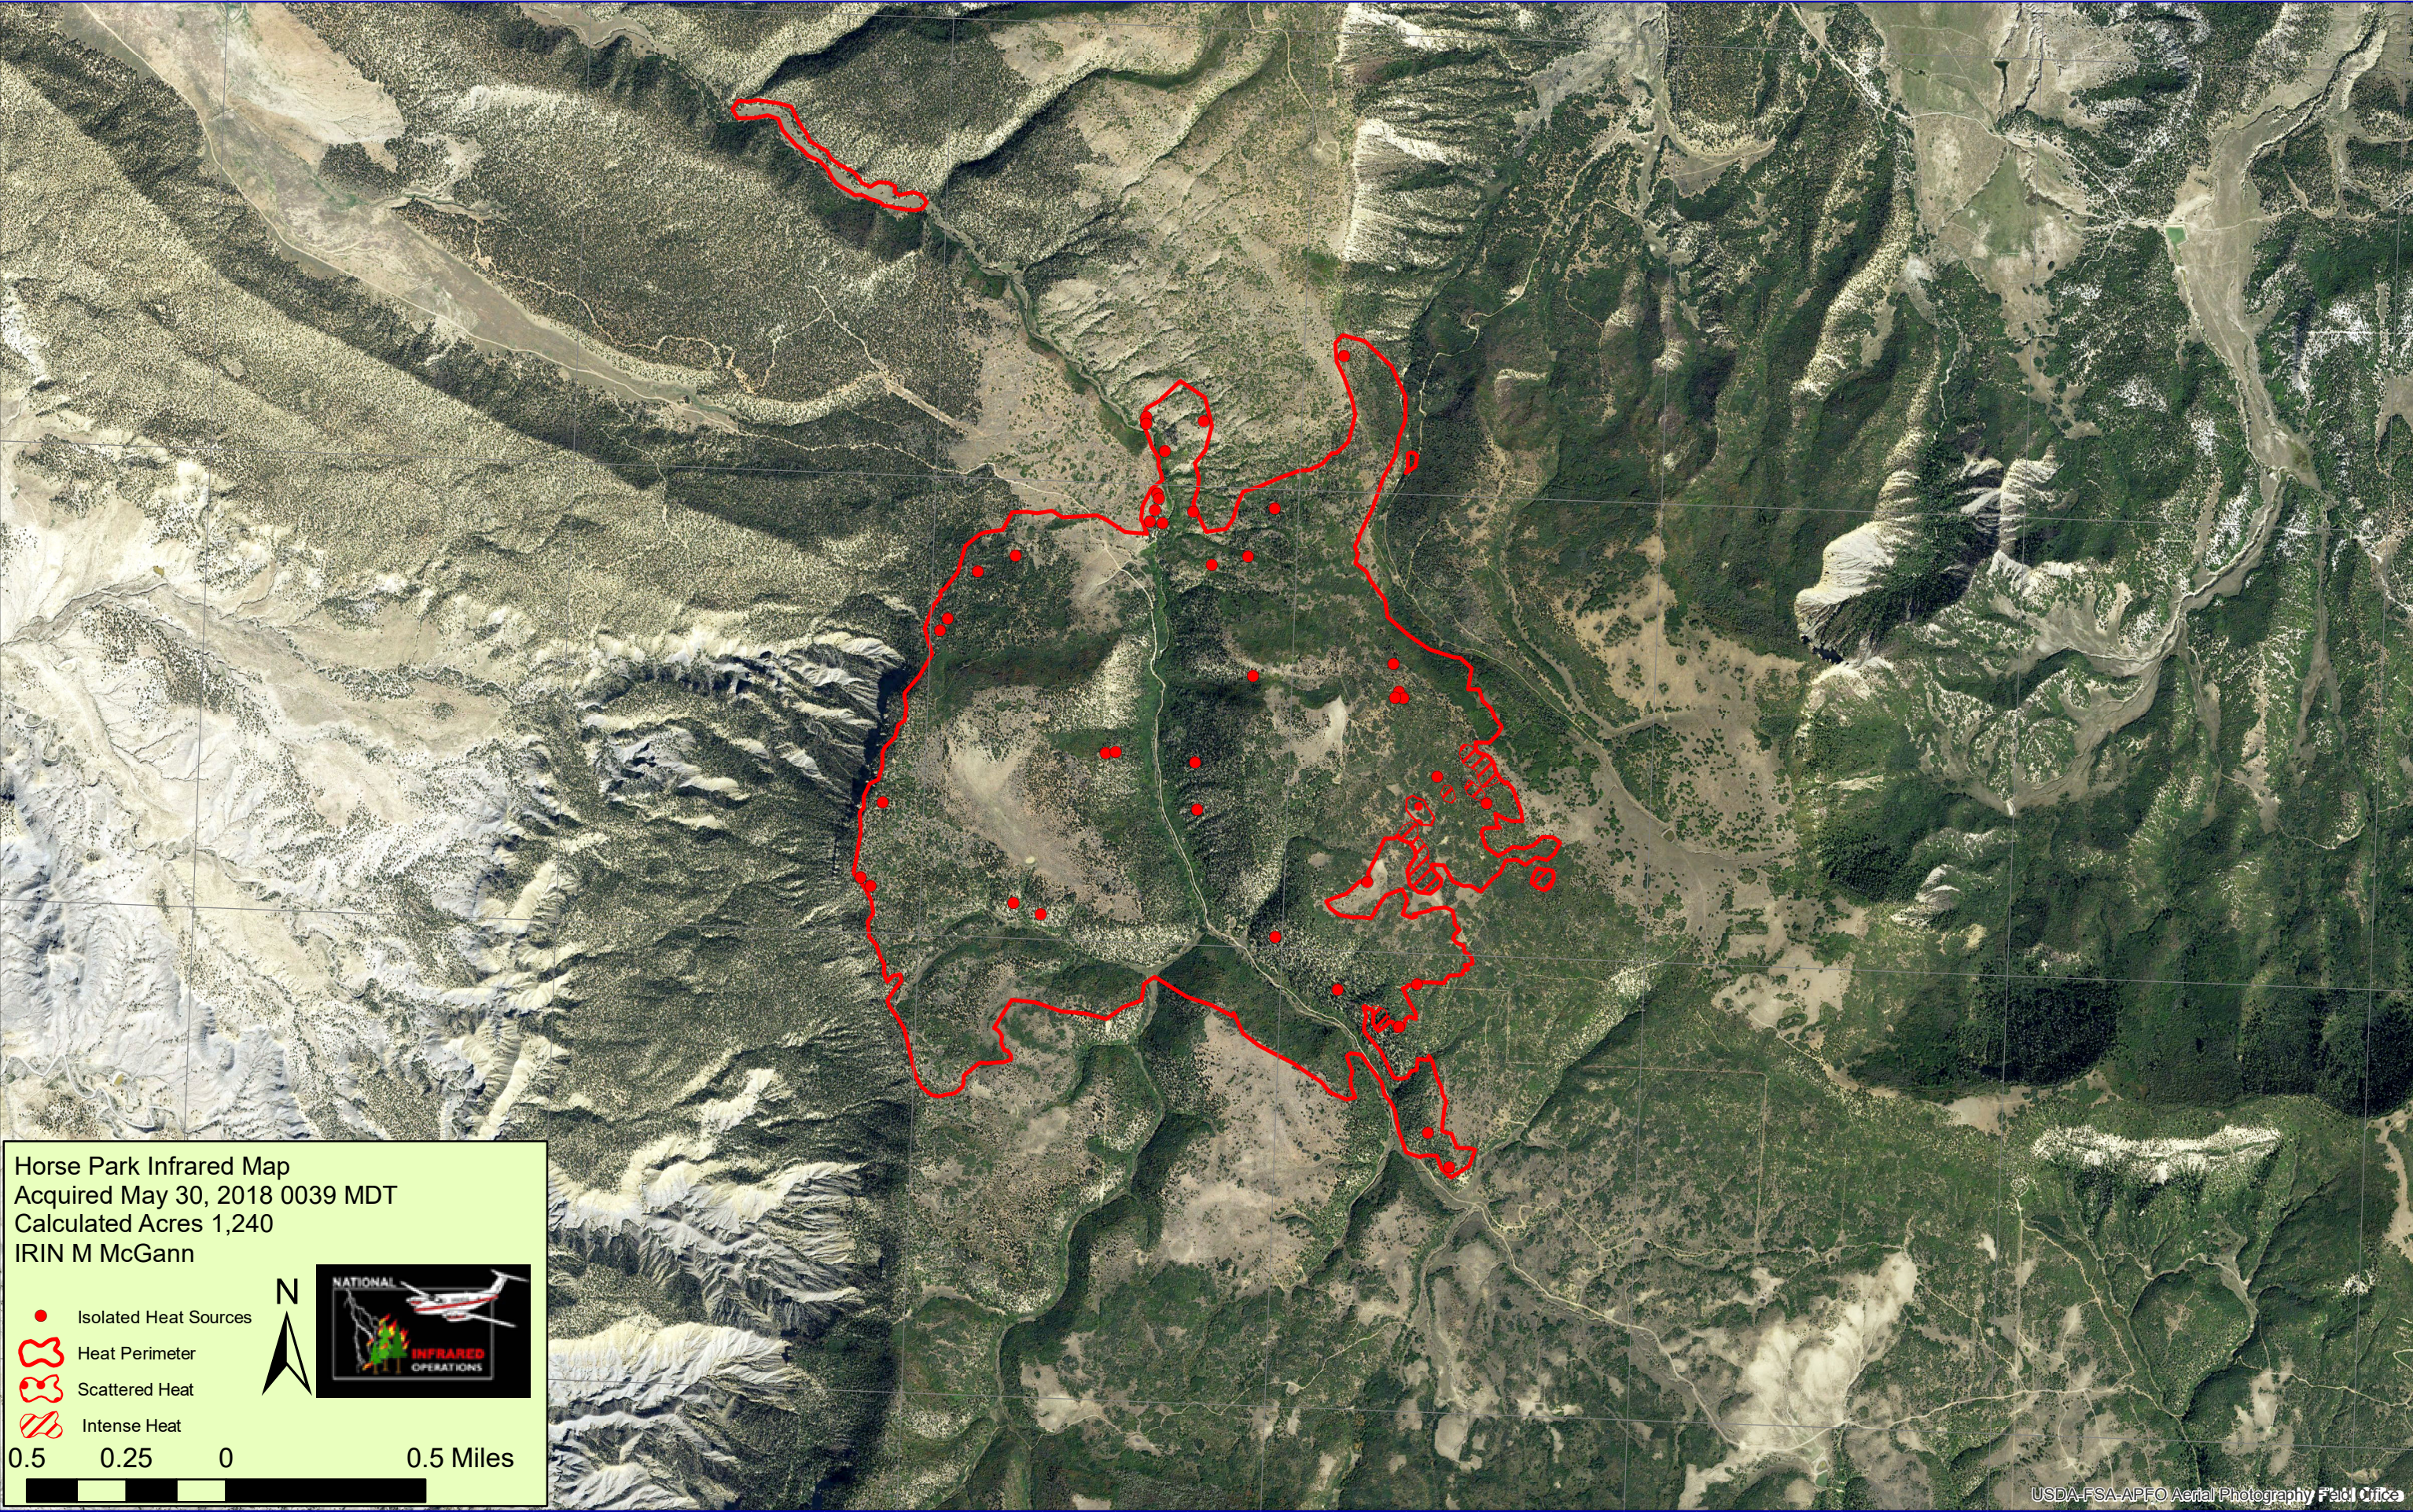

108°34'0"W 108°33'0"W 108°32'0"W 108°31'0"W 108°30'0"W 108°29'0"W 108°28'0"W

37°57'0"N

37°58'0"N

37°57'0"N

37°56'0"N

37°56'0"N

37°55'0"N

37°55'0"N

Horse Park Infrared Map
 Acquired May 30, 2018 0039 MDT
 Calculated Acres 1,240
 IRIN M McGann

- Isolated Heat Sources
- ⬮ Heat Perimeter
- ⬮ Scattered Heat
- ⬮ Intense Heat

0.5 0.25 0 0.5 Miles

108°34'0"W 108°33'0"W 108°32'0"W 108°31'0"W 108°30'0"W 108°29'0"W 108°28'0"W