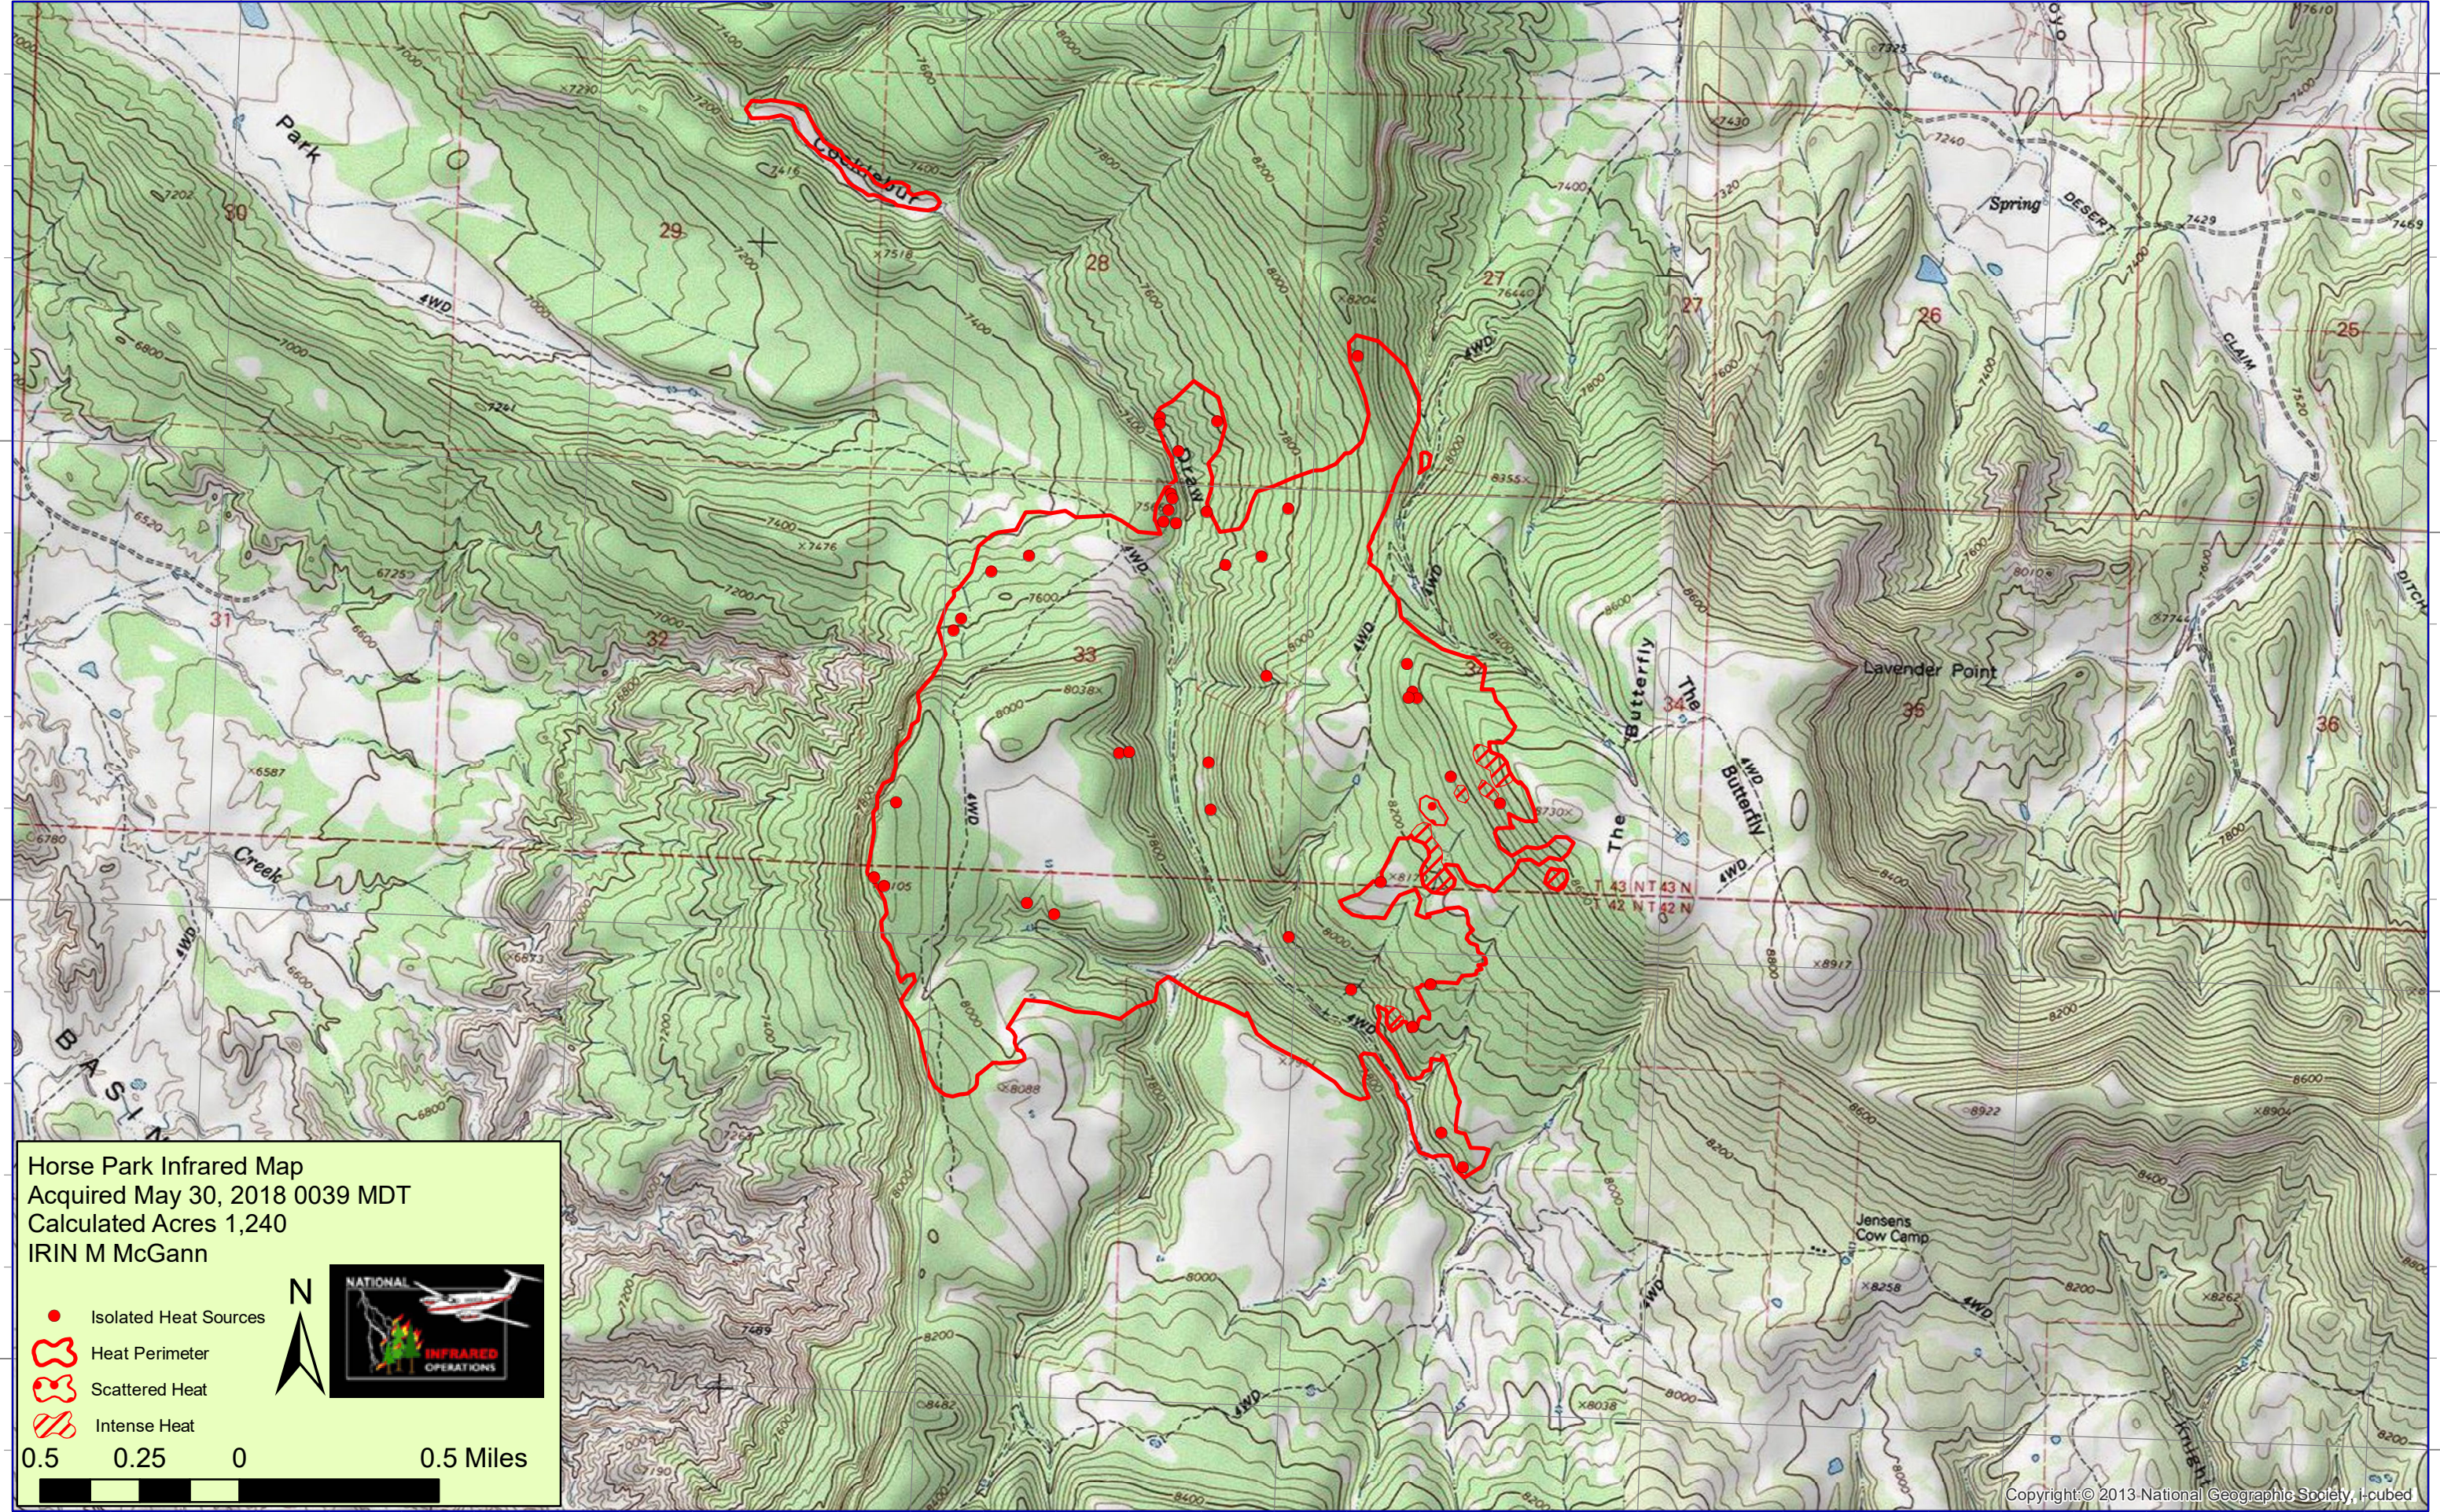

108°34'0"W 108°33'0"W 108°32'0"W 108°31'0"W 108°30'0"W 108°29'0"W 108°28'0"W

37°57'0"N

37°58'0"N

37°56'0"N

37°57'0"N

37°55'0"N

37°56'0"N

37°55'0"N

Horse Park Infrared Map
 Acquired May 30, 2018 0039 MDT
 Calculated Acres 1,240
 IRIN M McGann

- Isolated Heat Sources
- Heat Perimeter
- Scattered Heat
- Intense Heat

0.5 0.25 0 0.5 Miles

N

NATIONAL
INFRARED
OPERATIONS

108°34'0"W 108°33'0"W 108°32'0"W 108°31'0"W 108°30'0"W 108°29'0"W 108°28'0"W