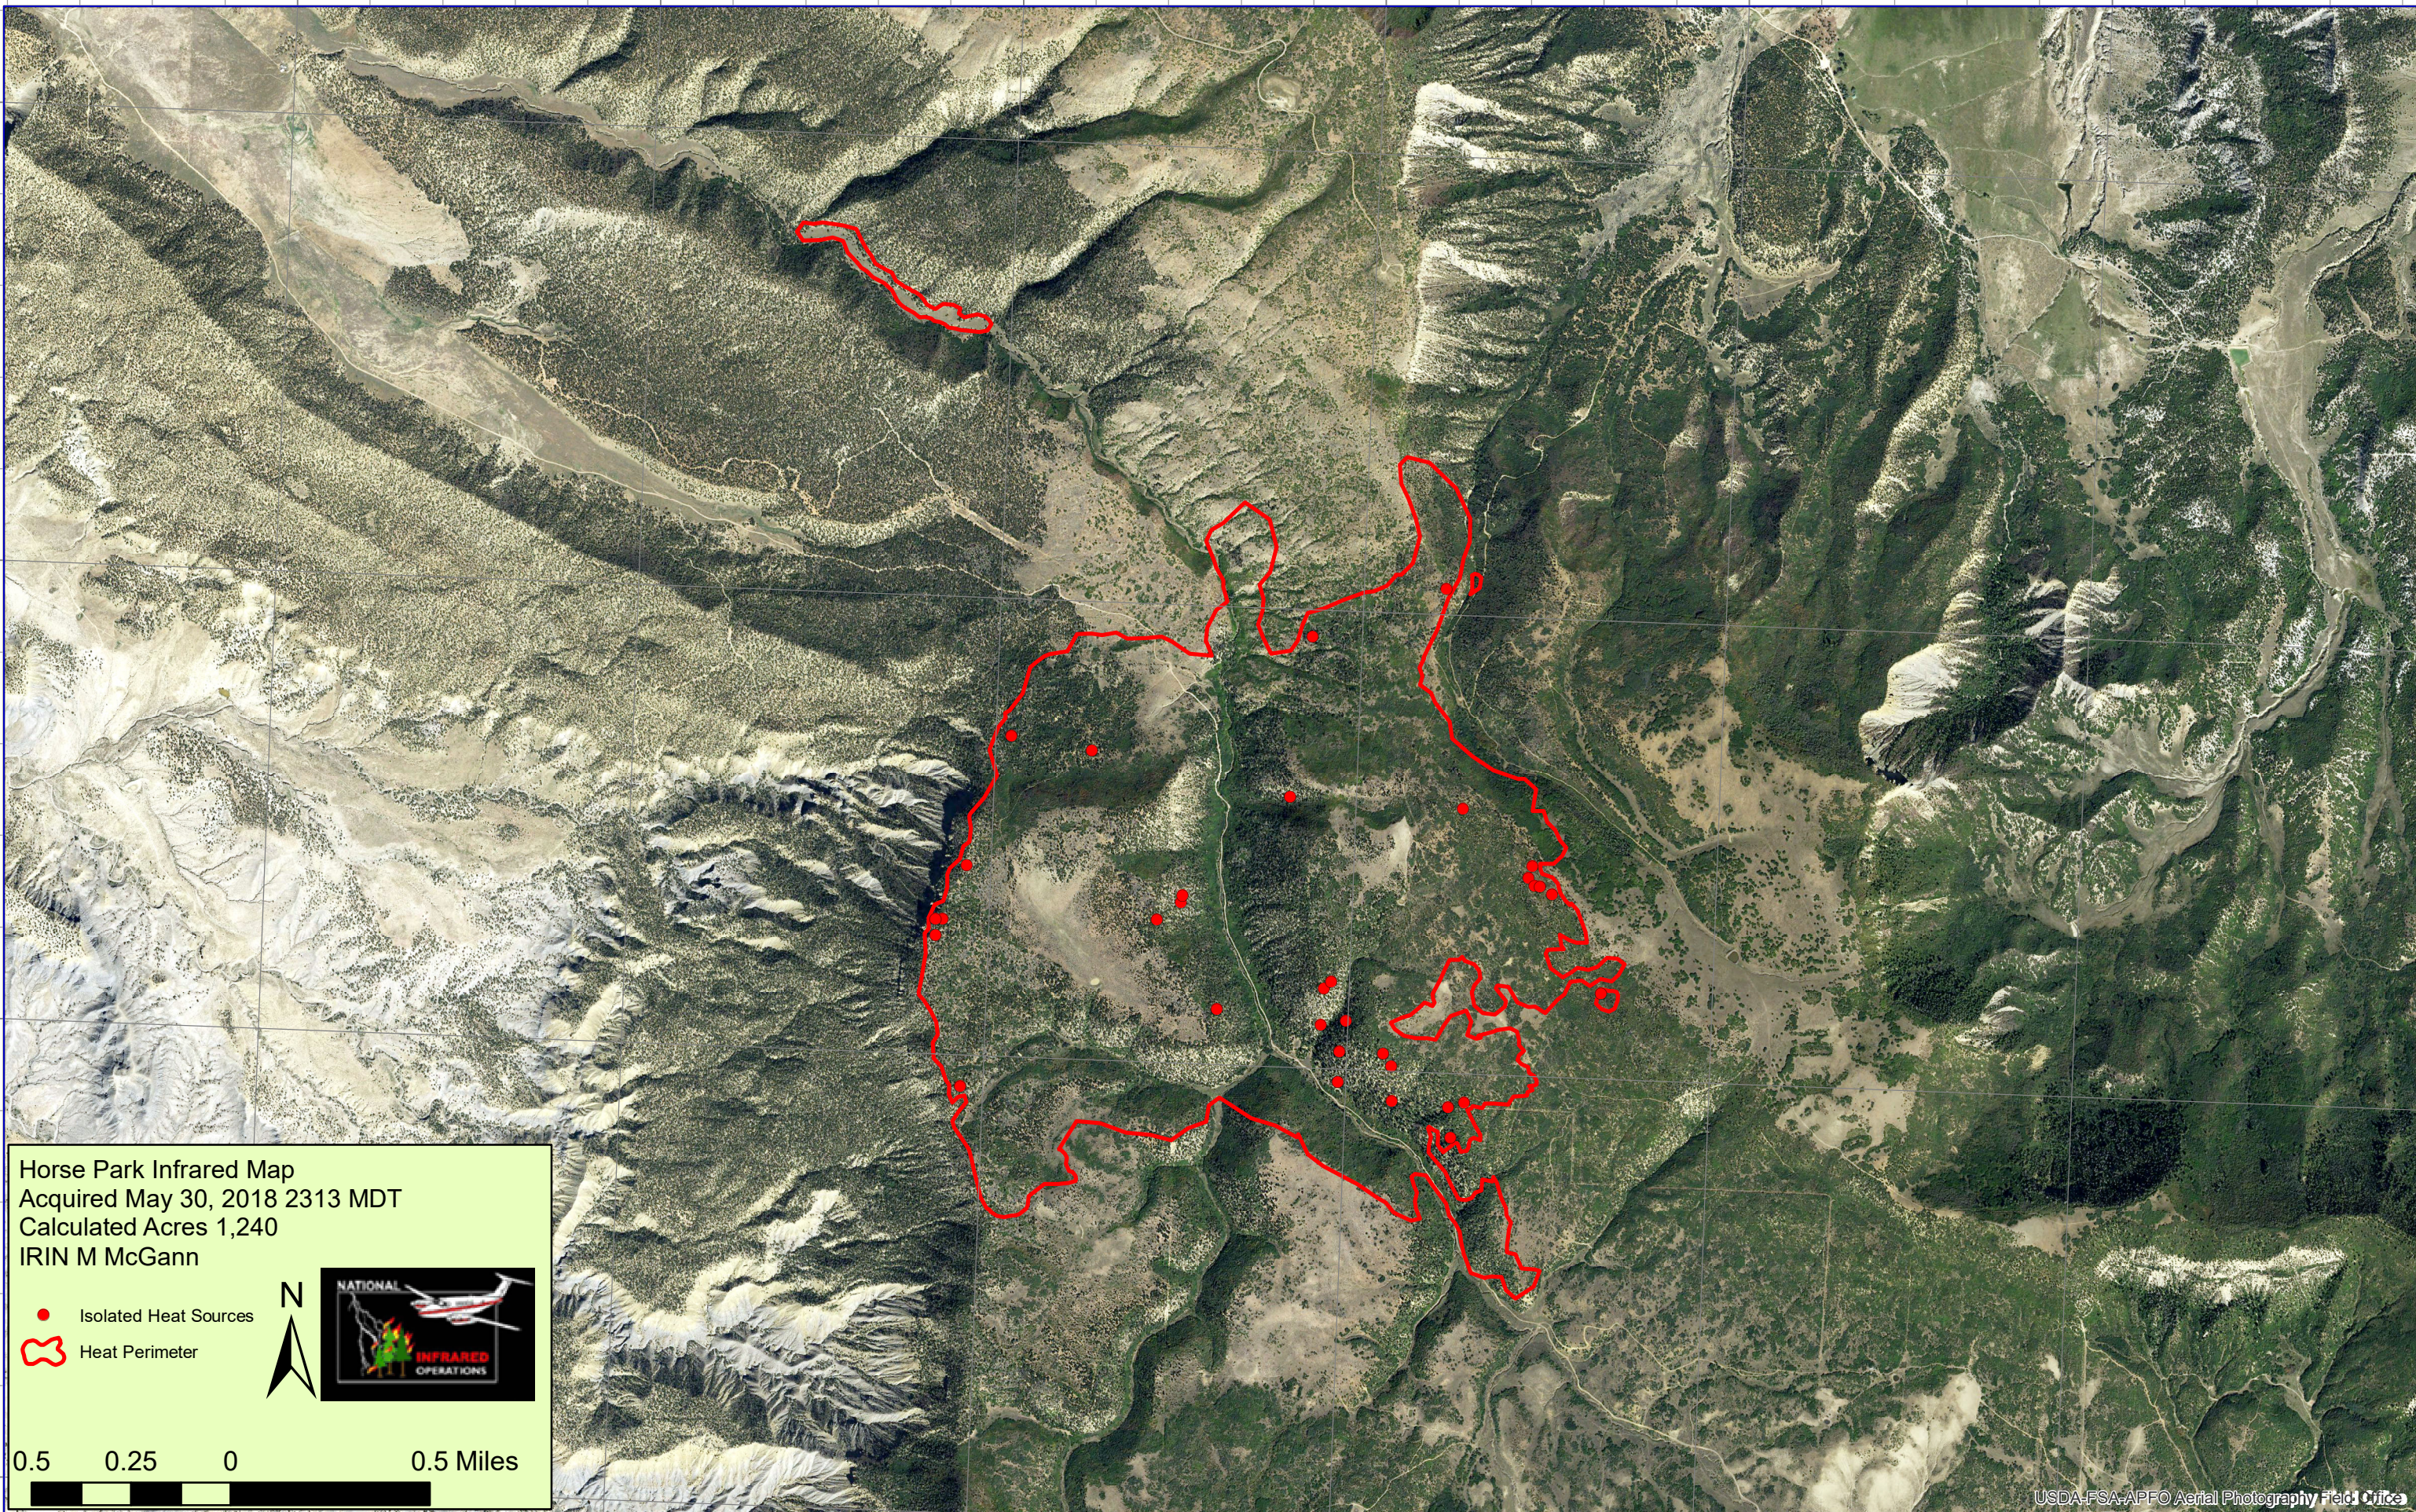

108°34'0"W

108°33'0"W

108°32'0"W

108°31'0"W

108°30'0"W

108°29'0"W

37°58'0"N

37°57'0"N

37°56'0"N

37°55'0"N

37°58'0"N

37°57'0"N

37°56'0"N

37°55'0"N

Horse Park Infrared Map
 Acquired May 30, 2018 2313 MDT
 Calculated Acres 1,240
 IRIN M McGann

- Isolated Heat Sources
- ⬮ Heat Perimeter

N

0.5 0.25 0 0.5 Miles