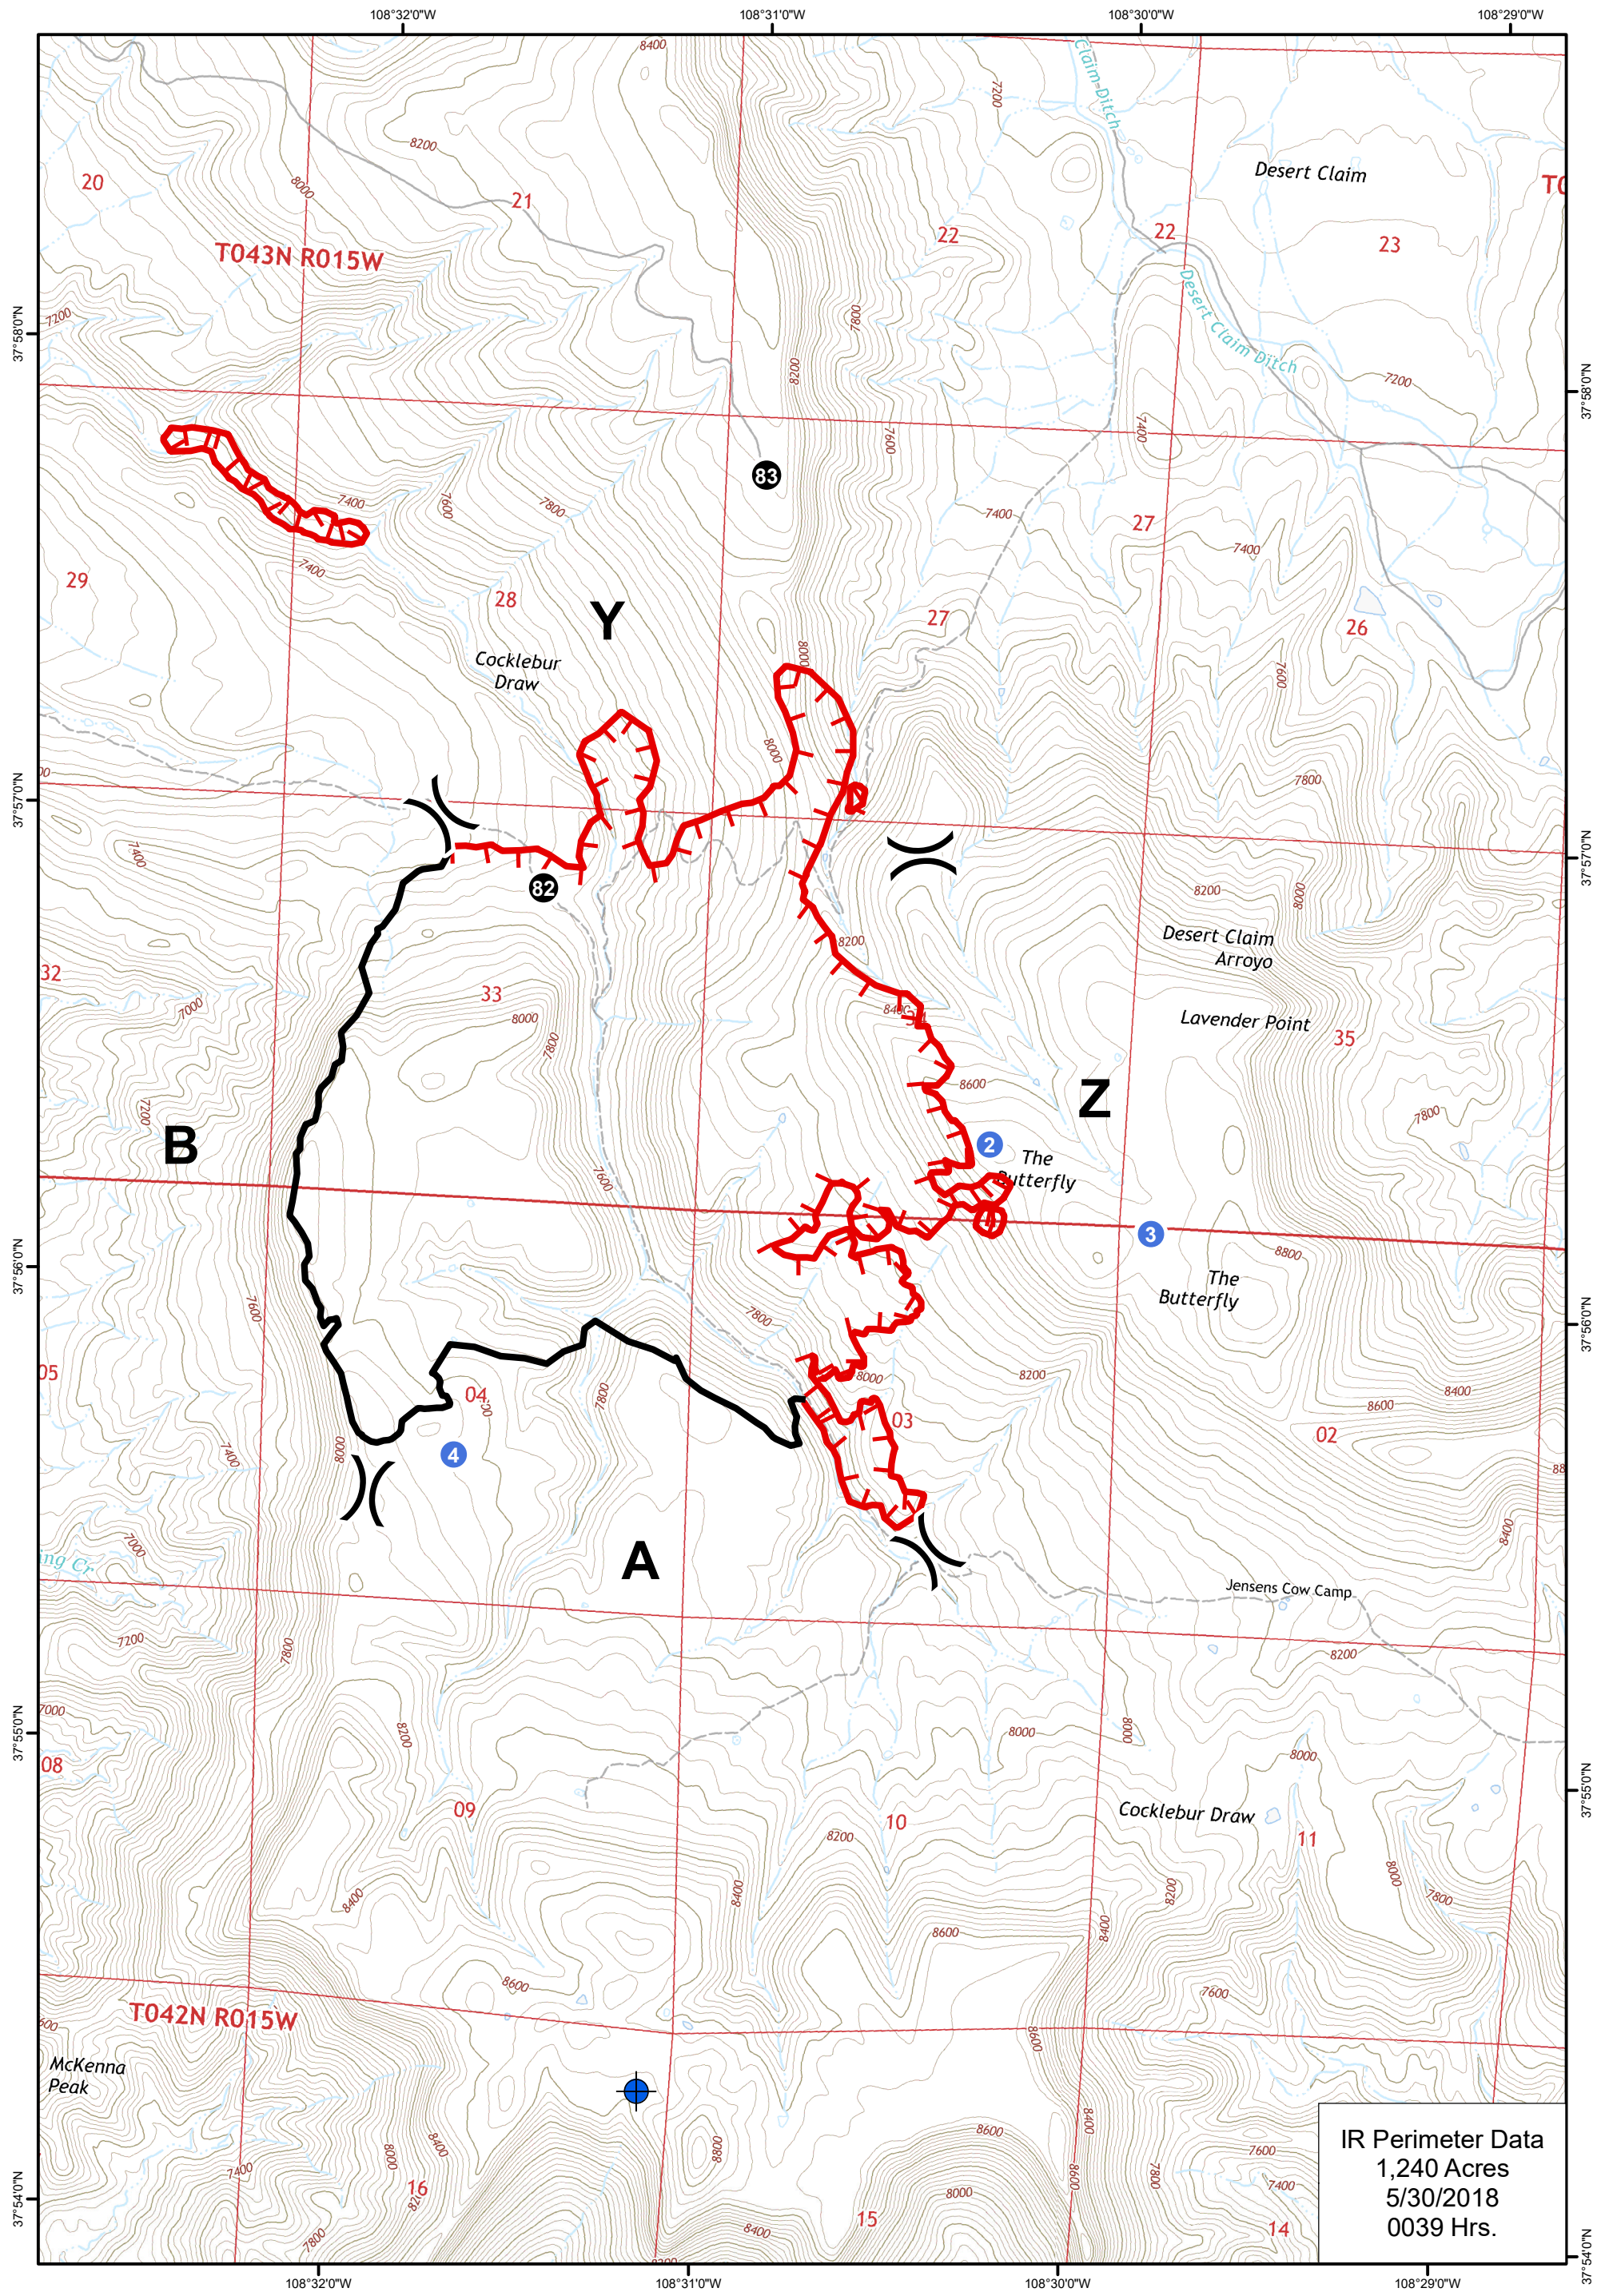

May 31, 2018
Scale 1:24,000
Day Shift

Horse Park Fire CO-SJD-000085 IAP Map

Legend

-  Dip Site
-  Helispot
-  Staging Area
-  Drop Point
-  Division Break
-  Uncontrolled Fire Edge
-  Completed Line

IR Perimeter Data
1,240 Acres
5/30/2018
0039 Hrs.