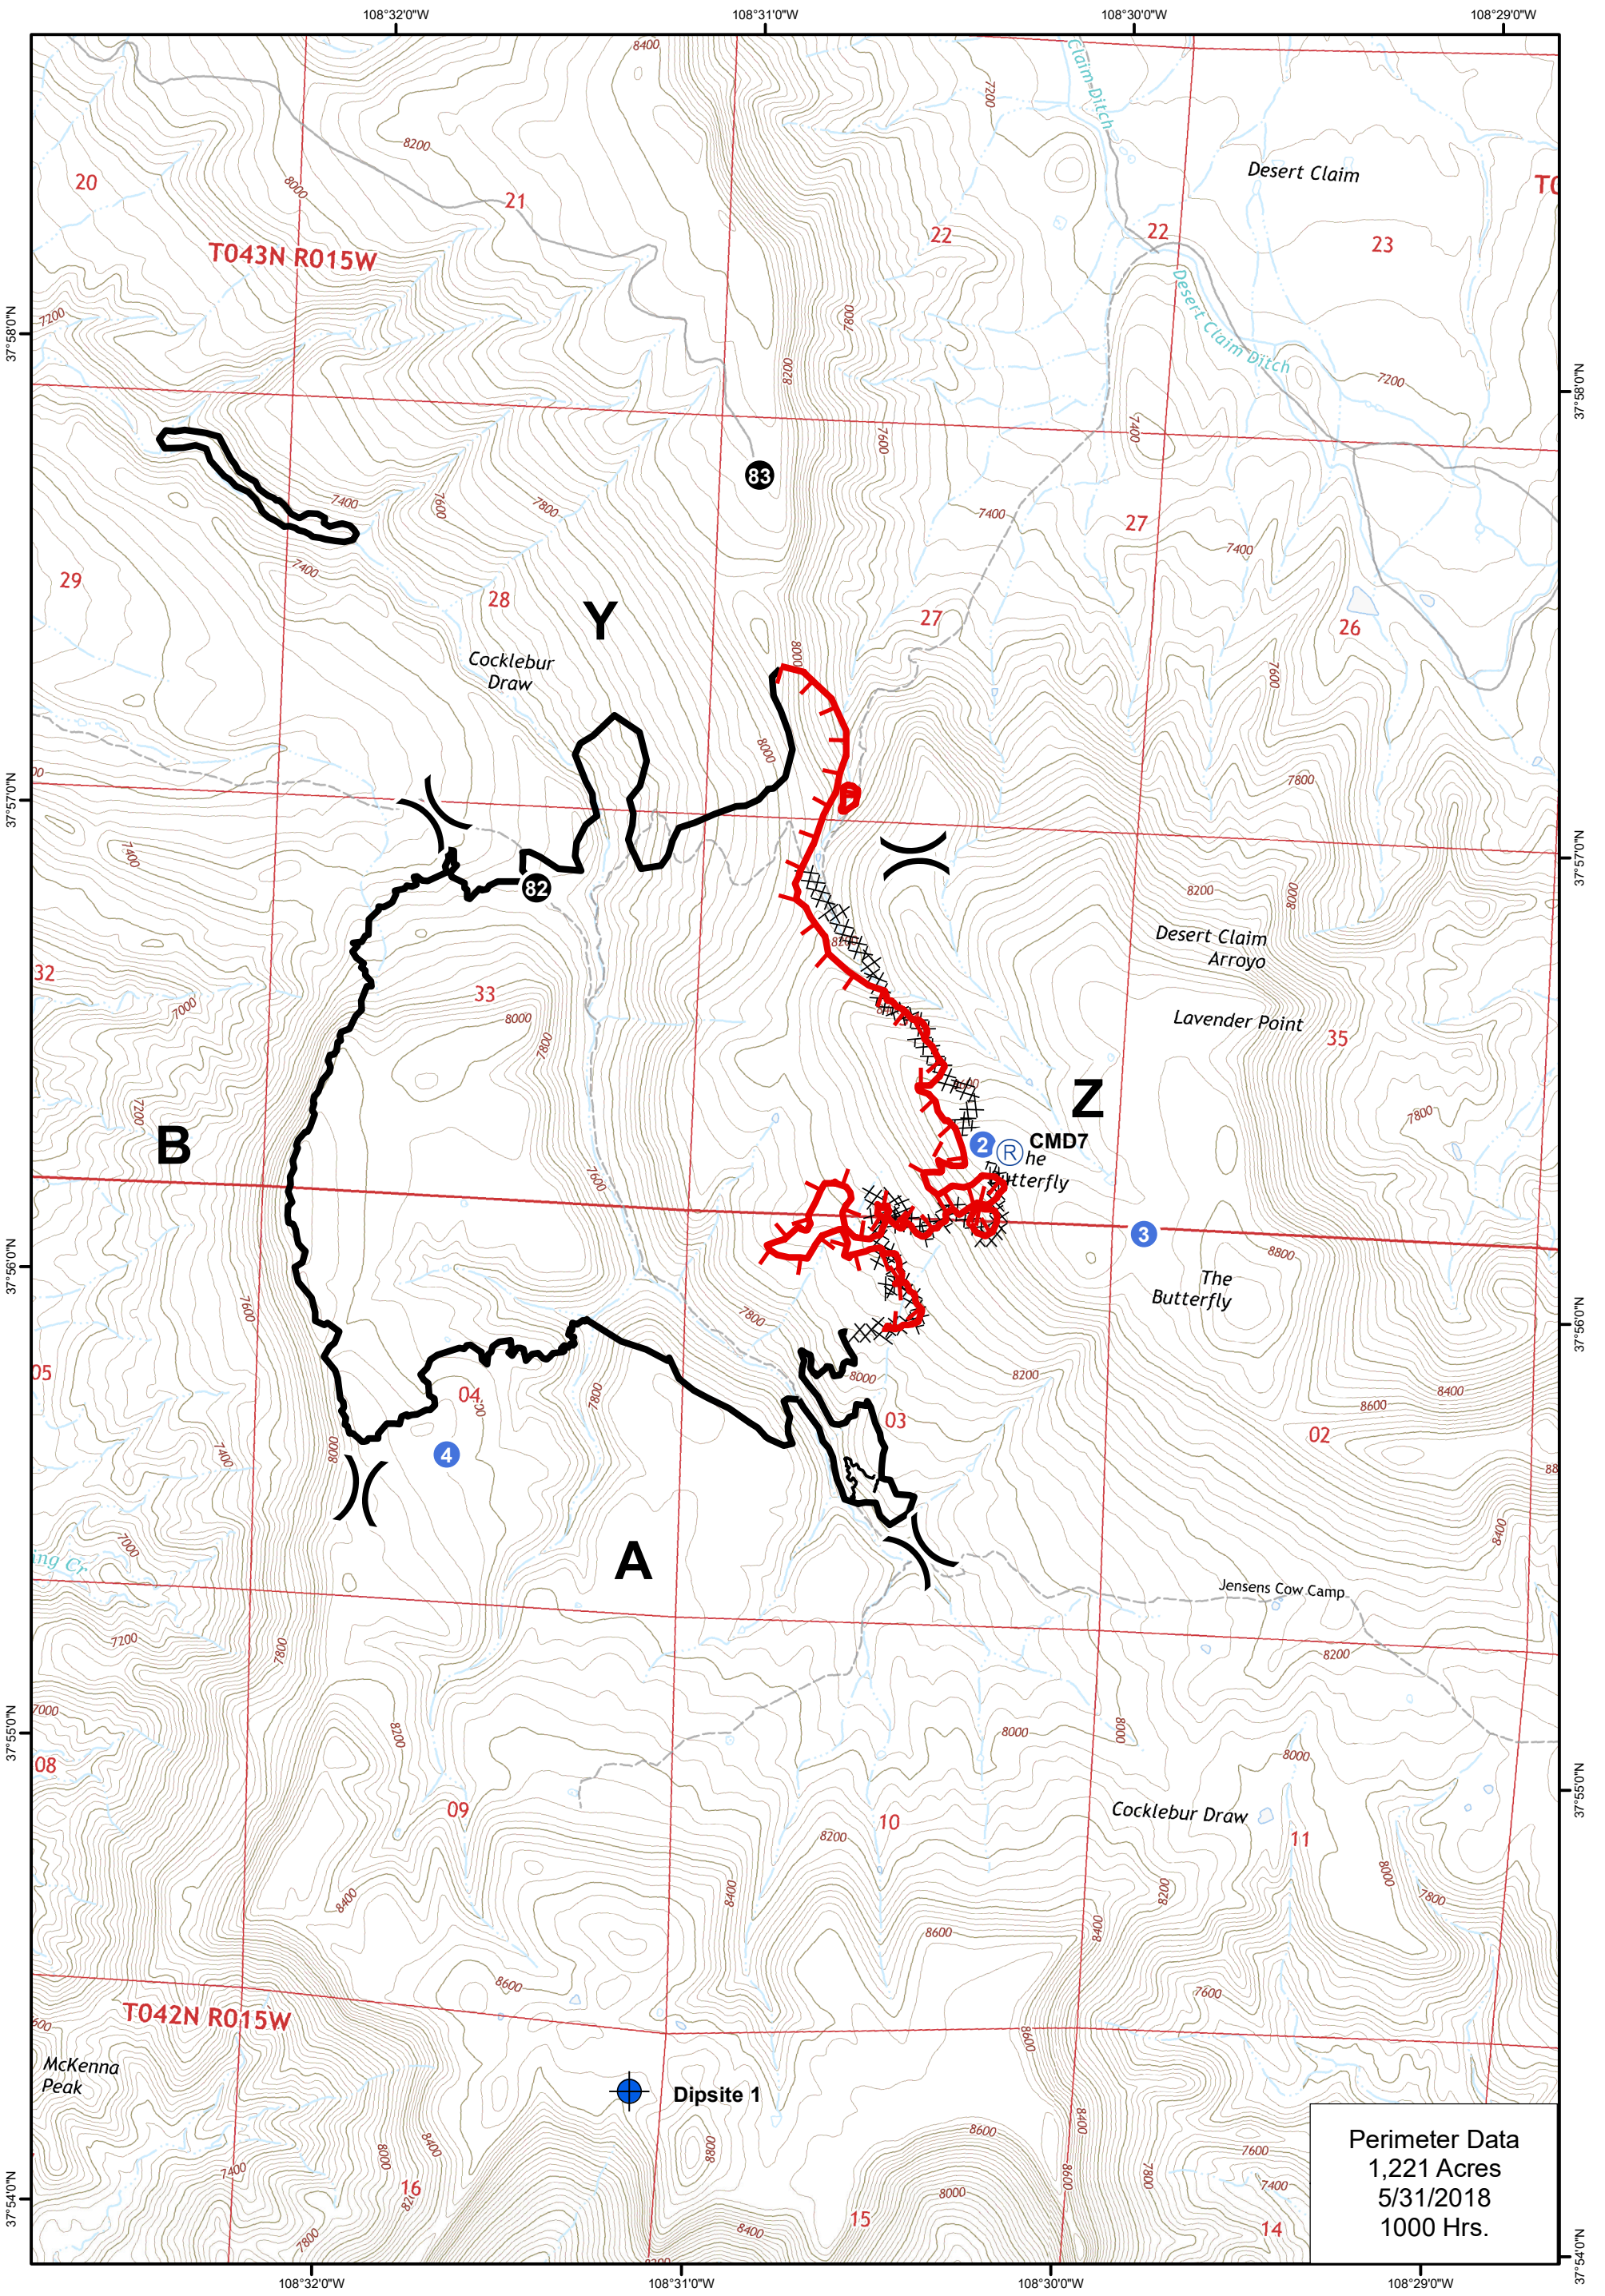

June 1, 2018
Scale 1:24,000
Day Shift

Horse Park Fire CO-SJD-000085 IAP Map

Legend

-  Dip Site
-  Helispot
-  Repeater
-  Drop Point
-  Division Break
-  Uncontrolled Fire Edge
-  Completed Hand Line
-  Completed Line
-  Completed Dozer Line

Perimeter Data
1,221 Acres
5/31/2018
1000 Hrs.