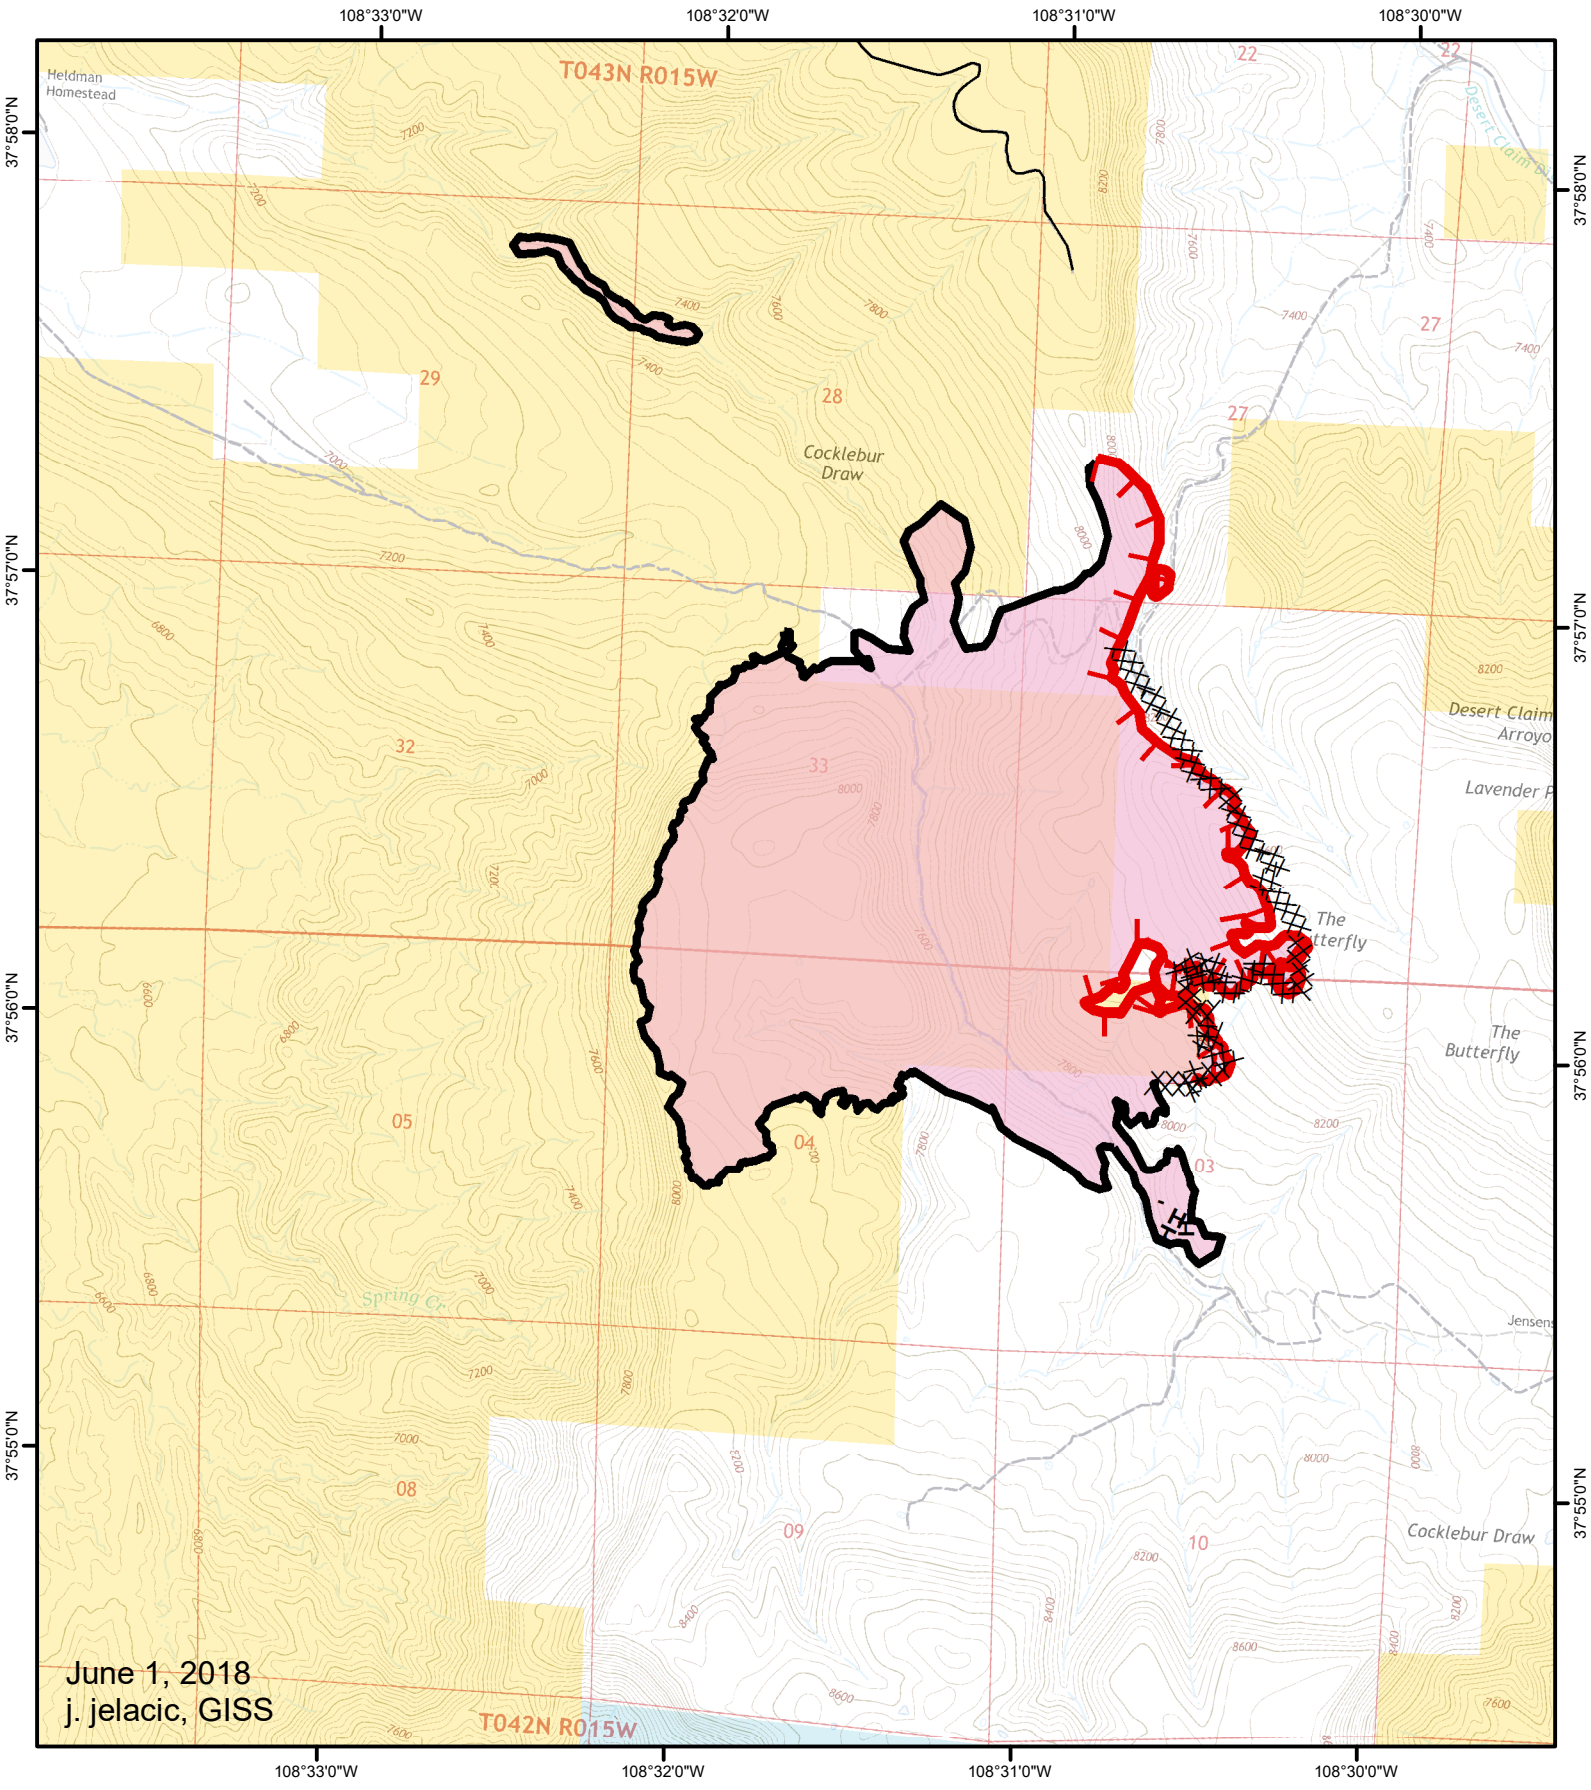

# Horse Park Fire Public Information 1221 acres

- Legend**
- Highways/Co. Roads
  - Roads
  - Uncontrolled Fire Edge
  - Wildfire Daily Fire Perimeter
  - Completed Line

June 1, 2018  
j. jelacic, GISS