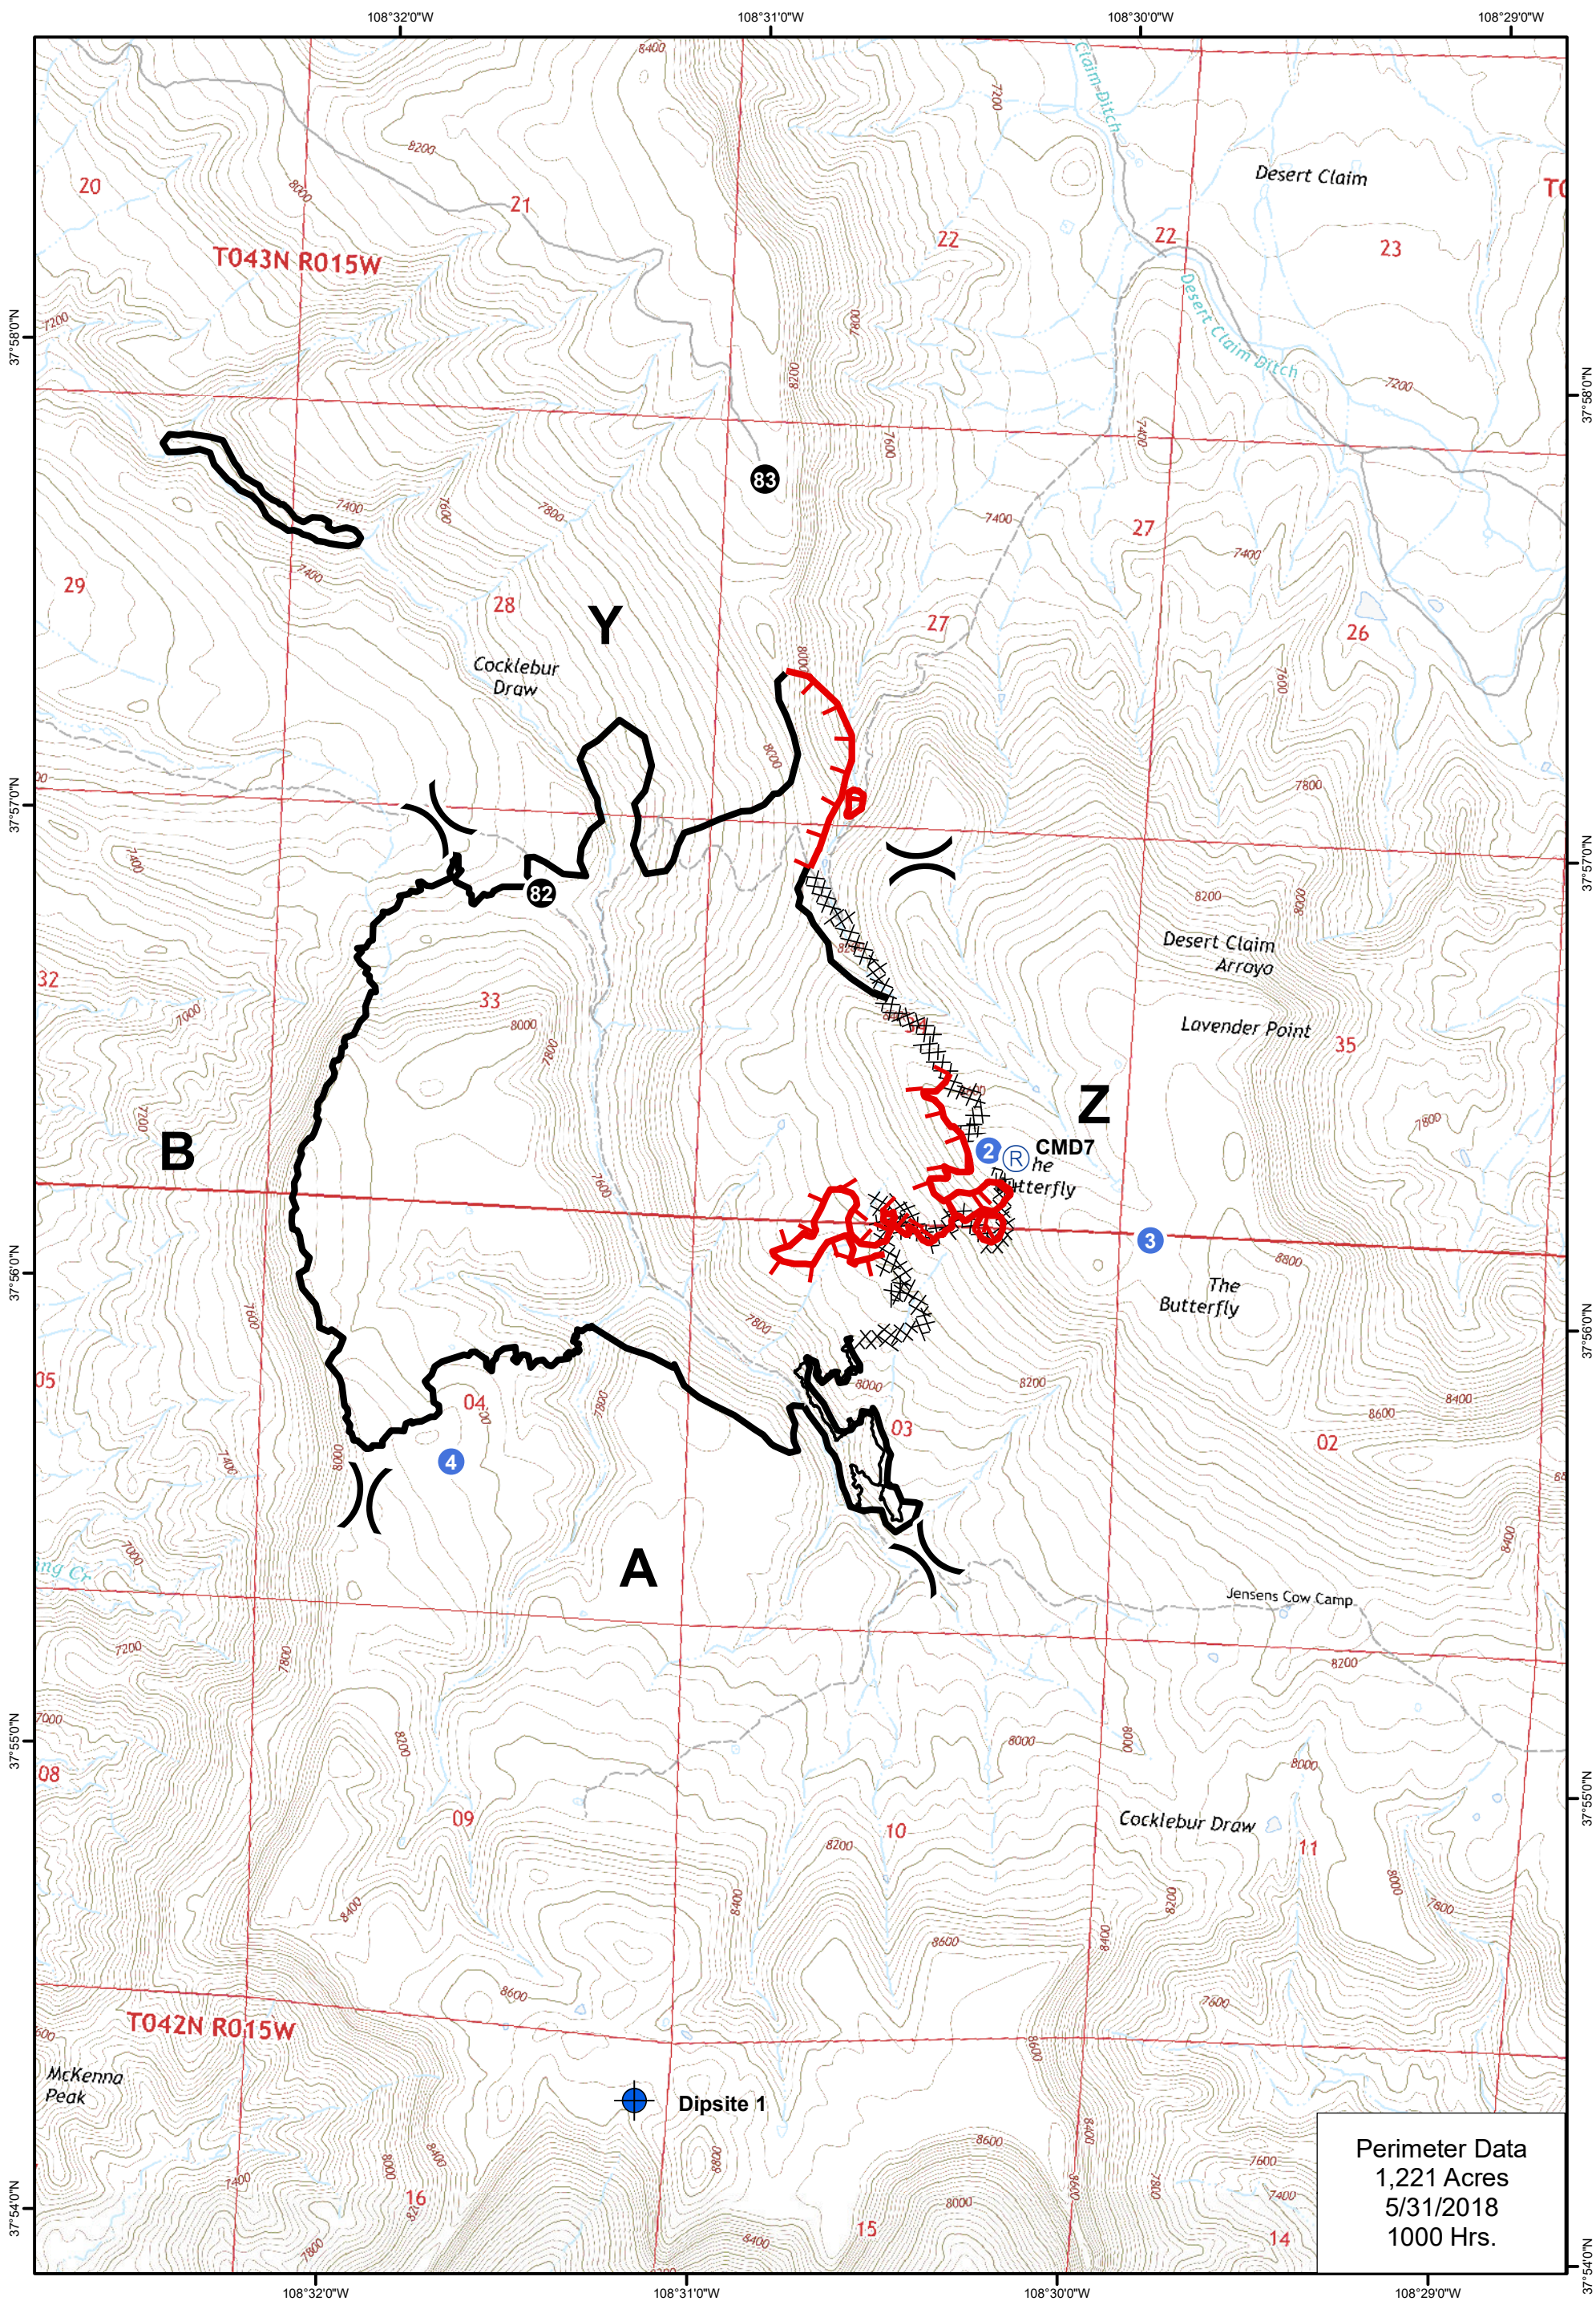

June 2, 2018
Scale 1:24,000
Day Shift

Horse Park Fire CO-SJD-000085 IAP Map

Legend

-  Dip Site
-  Helispot
-  Repeater
-  Drop Point
-  Division Break
-  Uncontrolled Fire Edge
-  Completed Hand Line
-  Completed Line
-  Completed Dozer Line

Perimeter Data
1,221 Acres
5/31/2018
1000 Hrs.