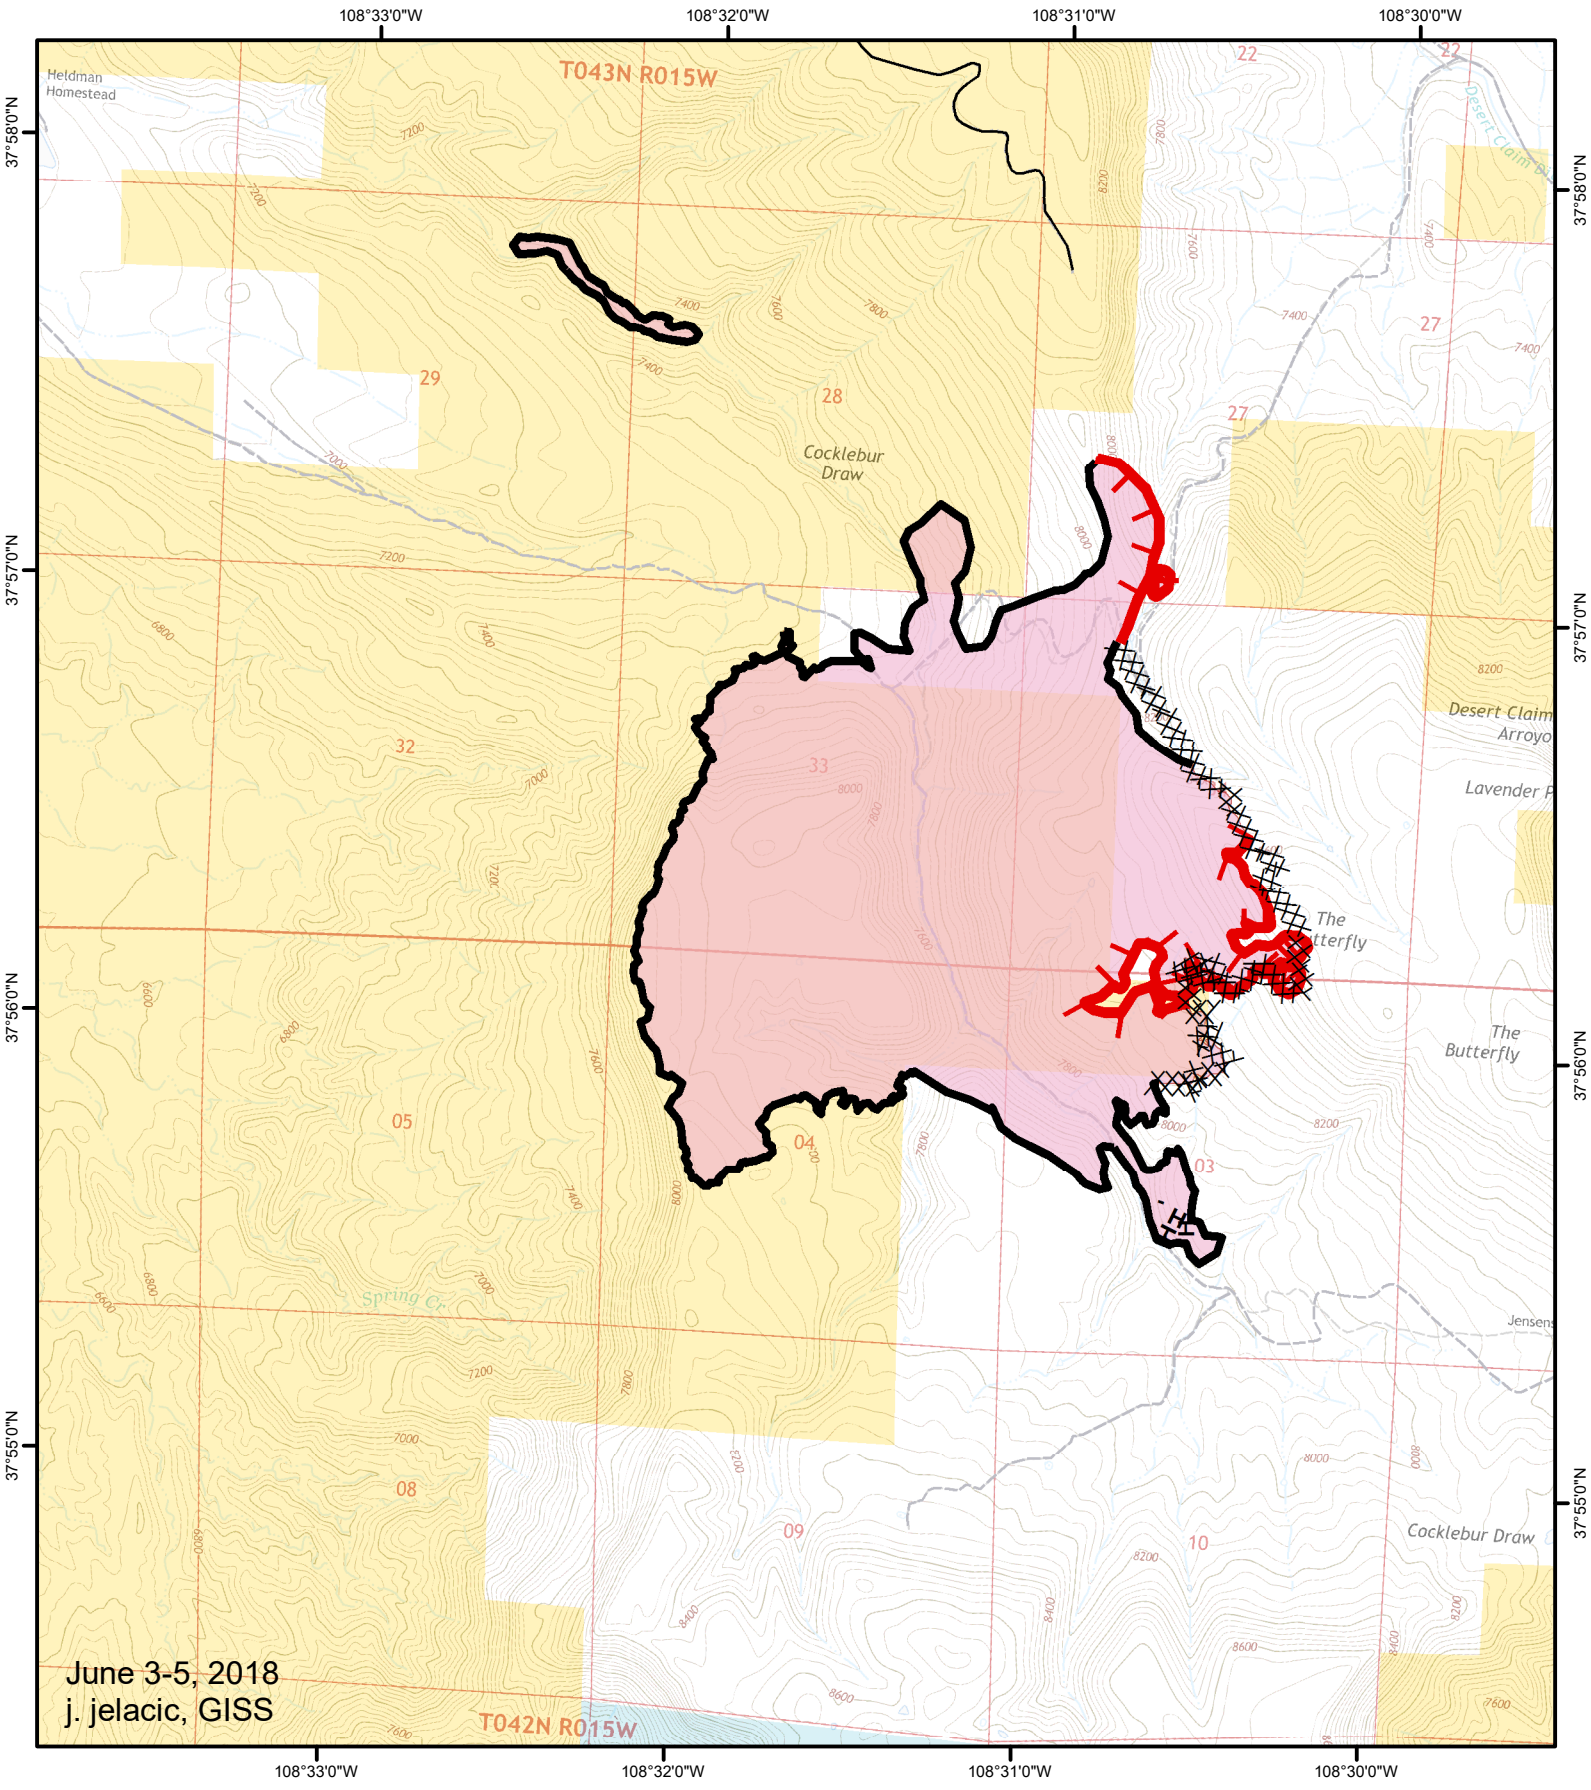

Horse Park Fire Public Information 1221 acres

- Legend**
- Highways/Co. Roads
 - Roads
 - Uncontrolled Fire Edge
 - Wildfire Daily Fire Perimeter
 - Completed Line

June 3-5, 2018
j. jelacic, GISS