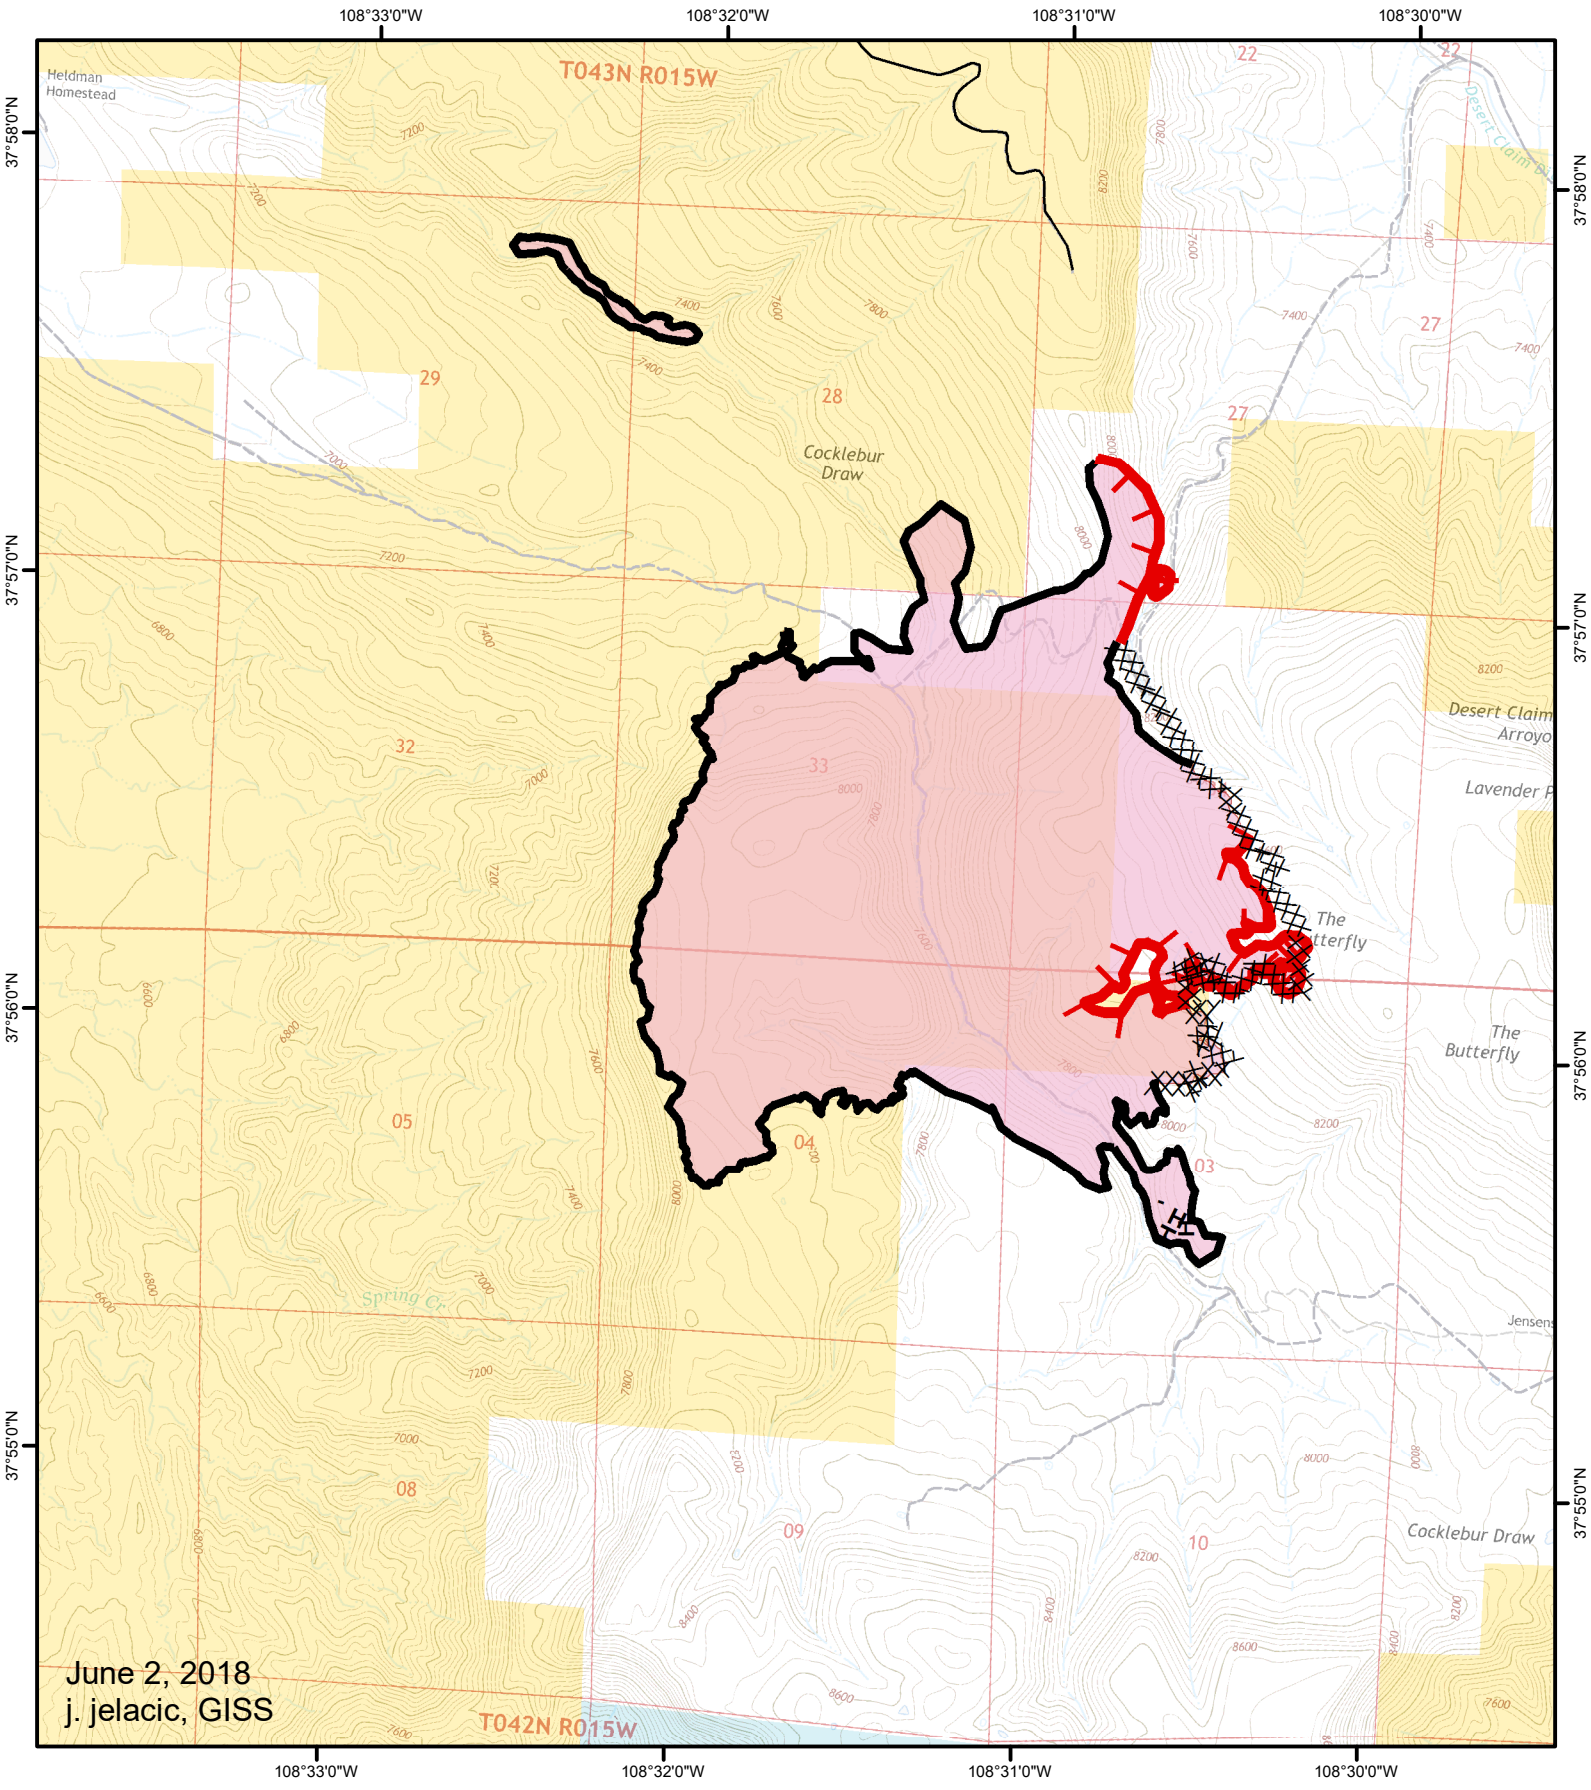

# Horse Park Fire Public Information 1221 acres

- Legend**
- Highways/Co. Roads
  - Roads
  - Uncontrolled Fire Edge
  - Wildfire Daily Fire Perimeter
  - Completed Line

June 2, 2018  
j. jelacic, GISS