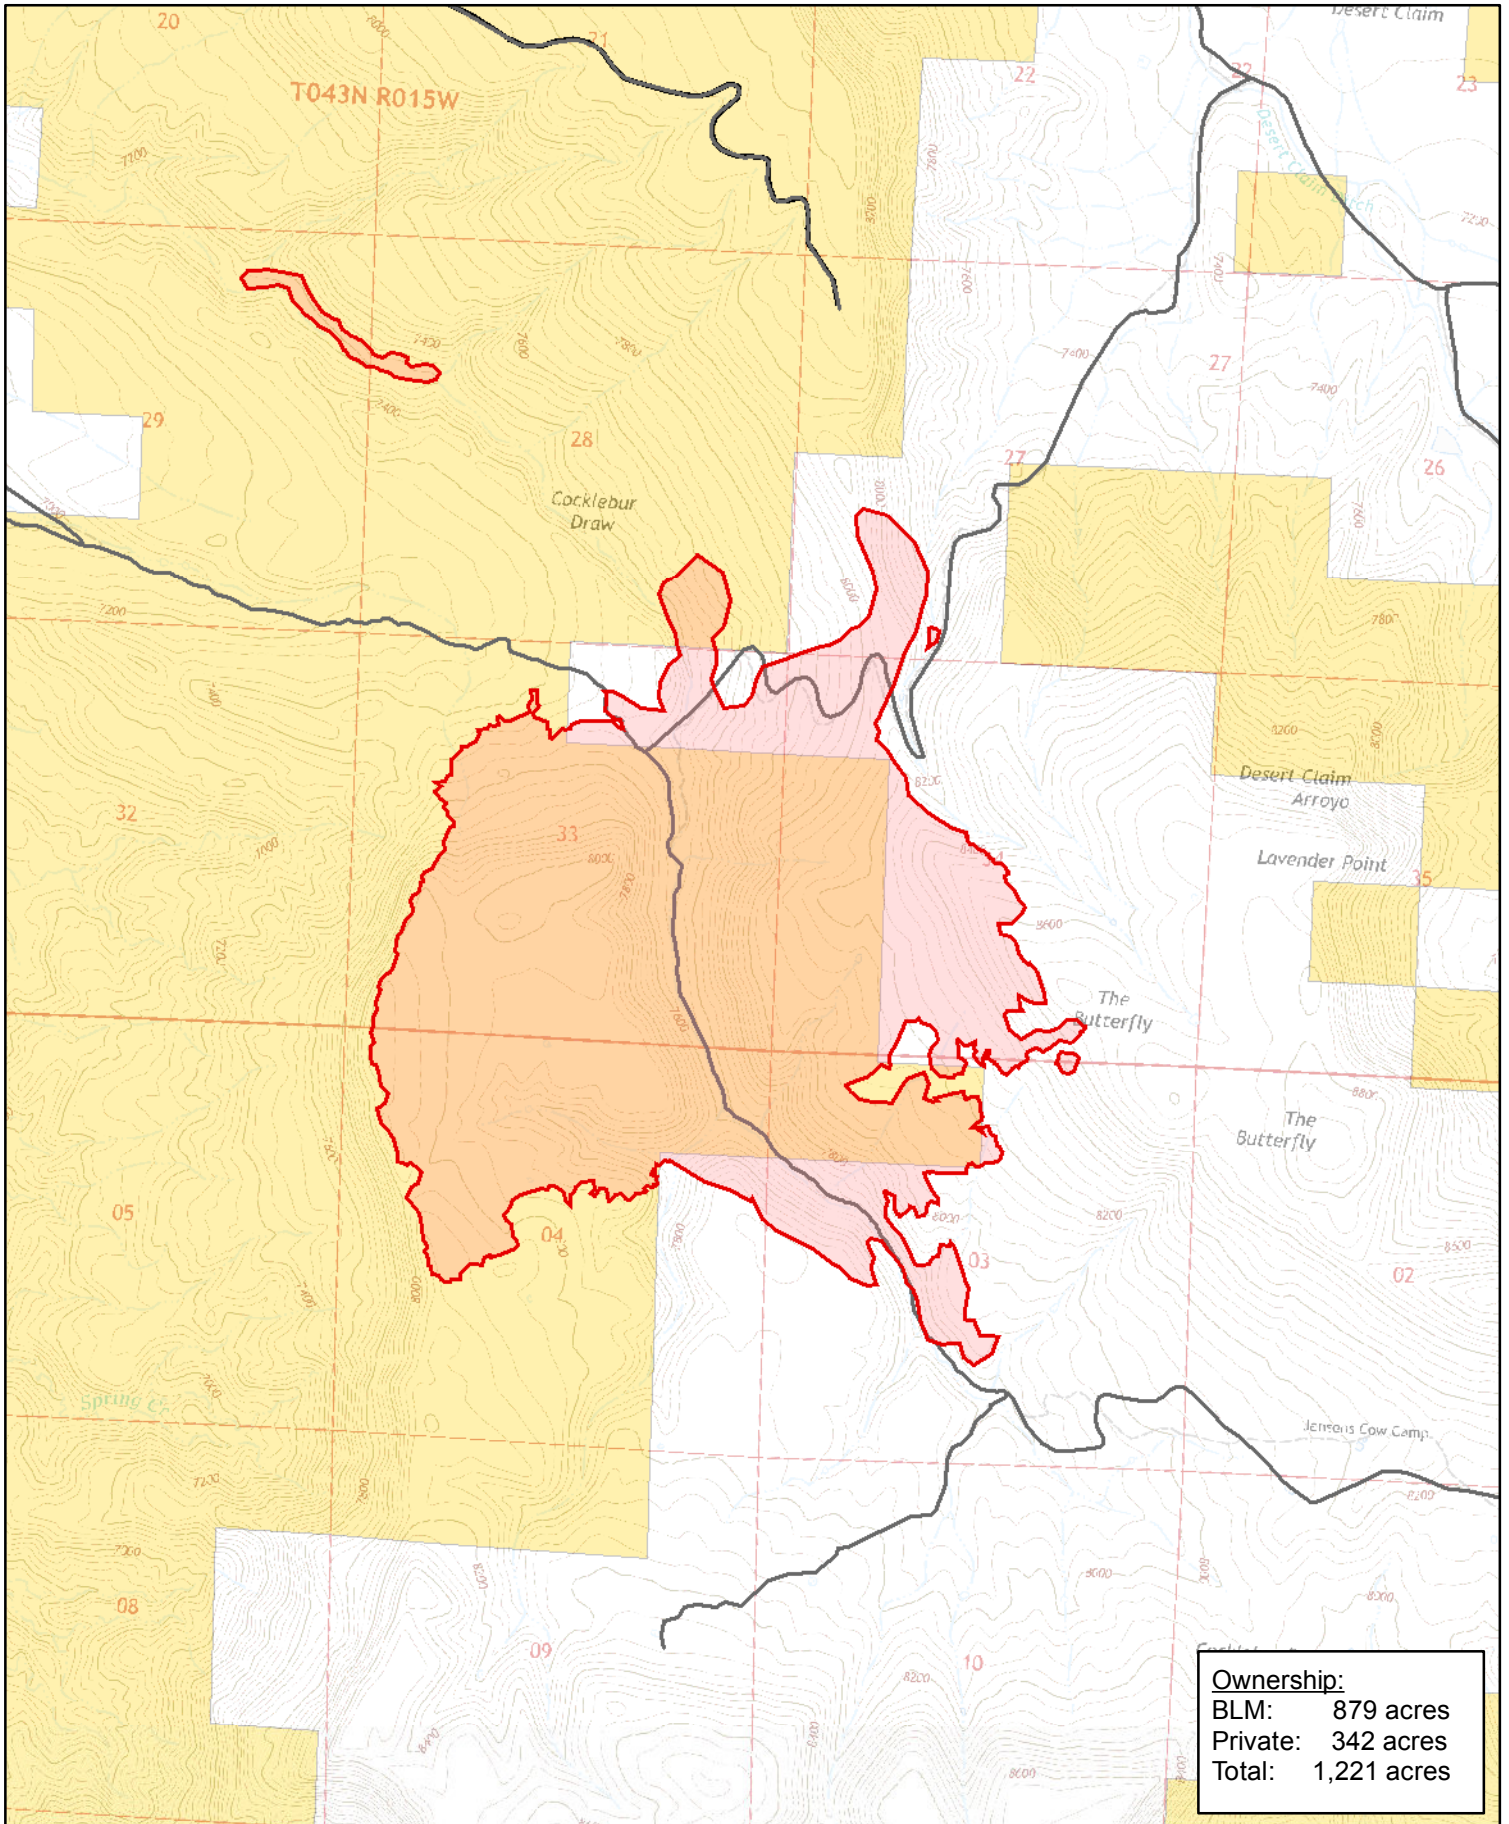

0 0.375 0.75 Miles

Scale 1:30,000
June 2, 2018
NAD83
APS

Horse Park Fire CO-SJD-000085 Ownership Map

-  Horse Park Fire
-  Primary Roads
-  BLM
-  Private

Ownership:	
BLM:	879 acres
Private:	342 acres
Total:	1,221 acres