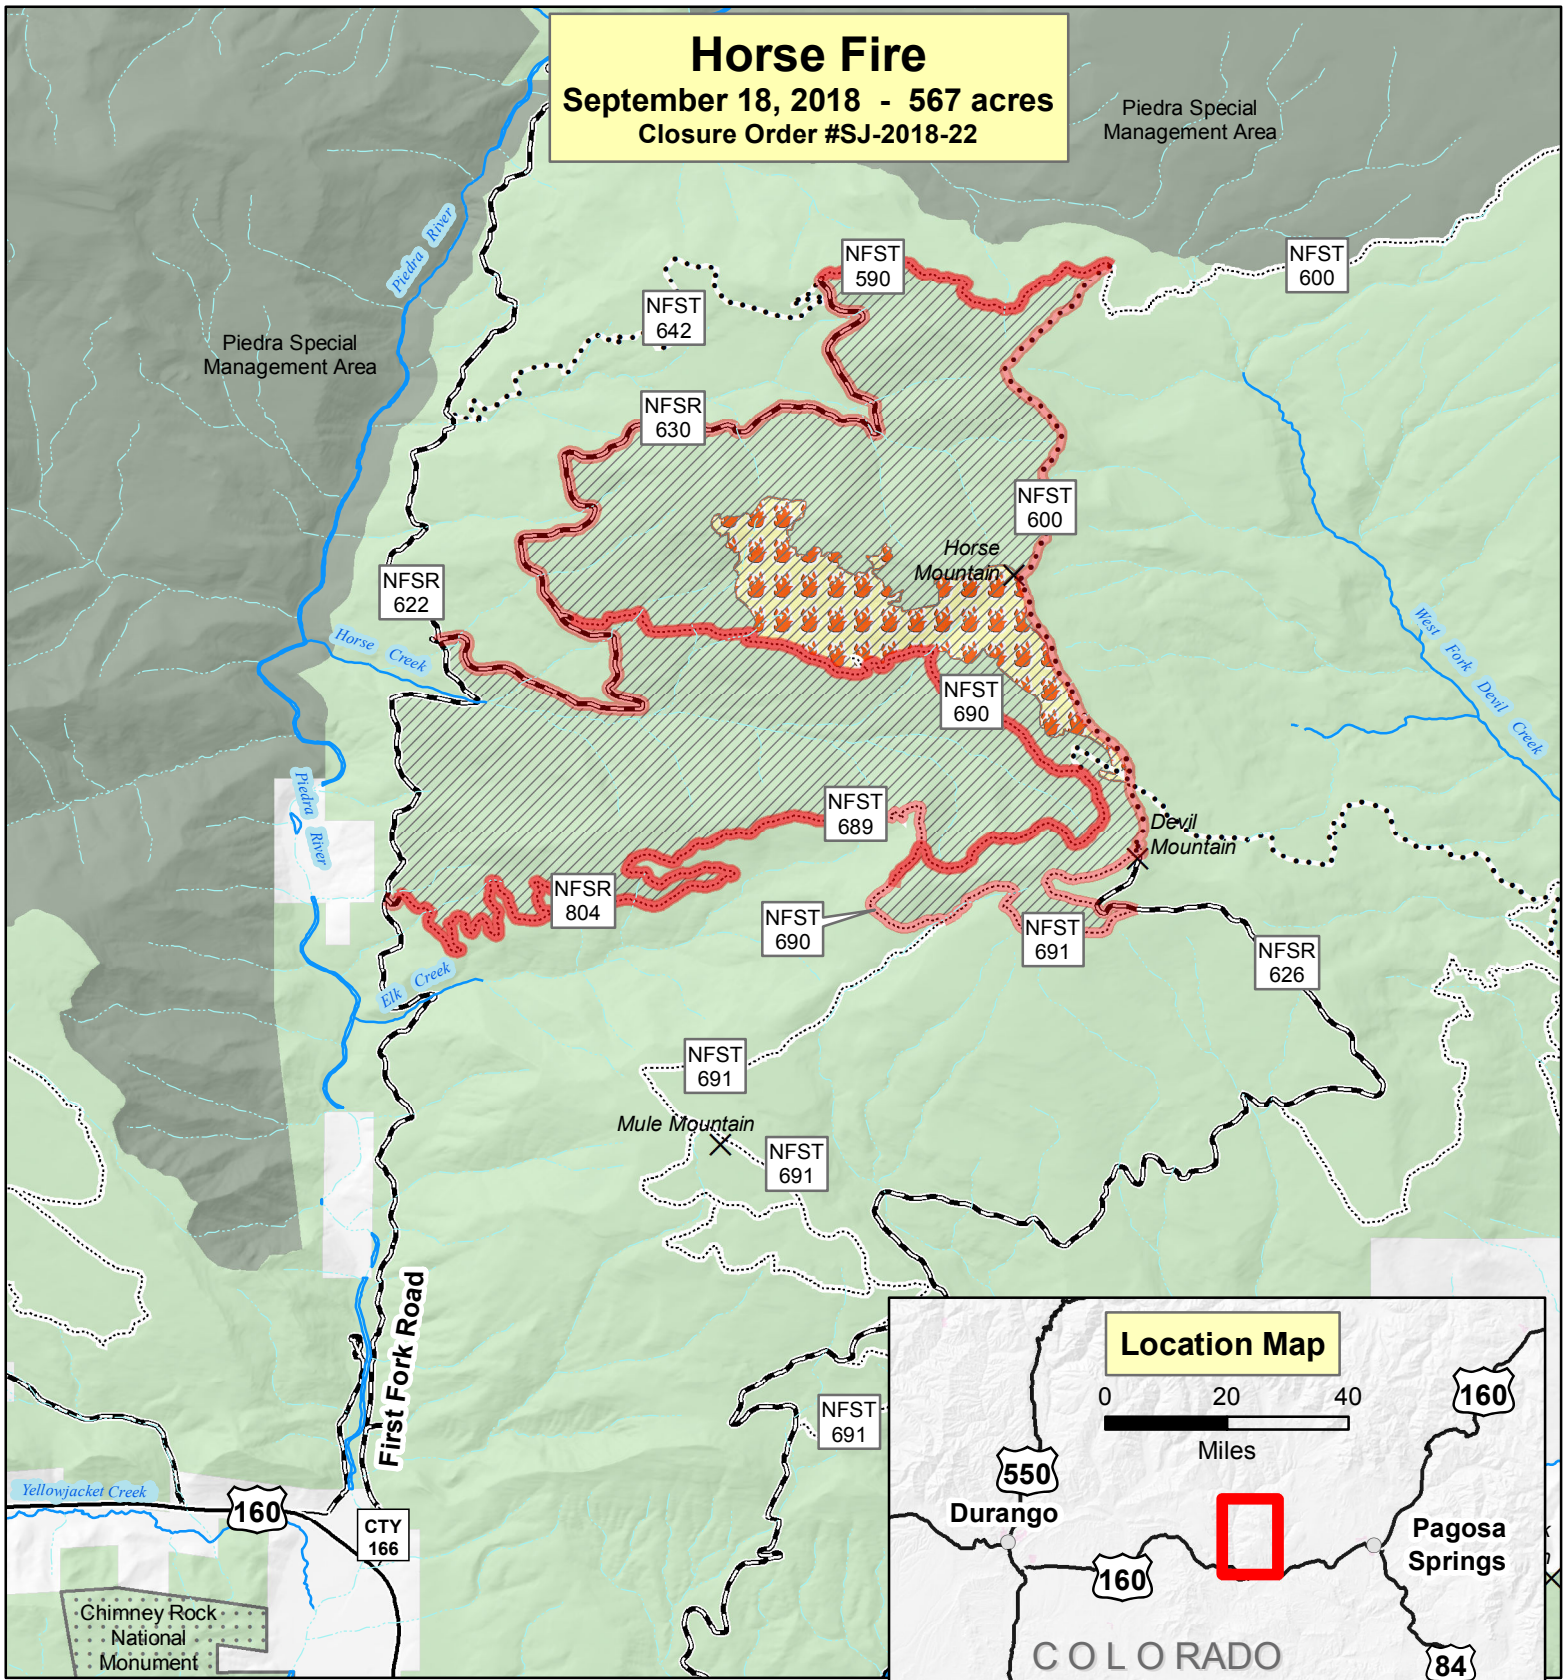

Horse Fire

September 18, 2018 - 567 acres
Closure Order #SJ-2018-22

Piedra Special Management Area

Piedra Special Management Area

- Closure Area
- Closed Route
- State or US Highway
- Other Public Roads
- National Forest System Roads Open to All Vehicles
- Trails Open to Motorcycles Only
- Trails Open to Wheeled Vehicles Only < 50" or Less in Width
- National Forest
- Private Lands
- Colorado State
- Wilderness (and Piedra Area)
- Other National Designated Area

NAD 1983
 Geographic Coordinate System
 Prepared by: K.D. Tuten
 9/18/2018, 1751 Hrs