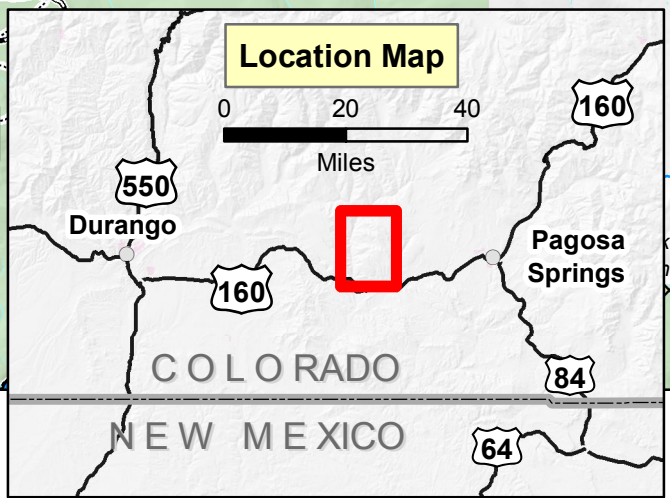

# Horse Fire

September 19, 2018 - 702 acres  
Closure Order #SJ-2018-22

Piedra Special Management Area

Piedra Special Management Area

- Horse Fire Burned Area
- Closure Area
- Closed Route
- State or US Highway
- Other Public Roads
- National Forest System Roads Open to All Vehicles
- Trails Open to Motorcycles Only
- Trails Open to Wheeled Vehicles Only < 50" or Less in Width
- National Forest
- Private Lands
- Colorado State
- Wilderness (and Piedra Area)
- Other National Designated Area

NAD 1983  
Geographic Coordinate System  
Prepared by: K.D. Tuten  
9/19/2018, 1747 Hrs