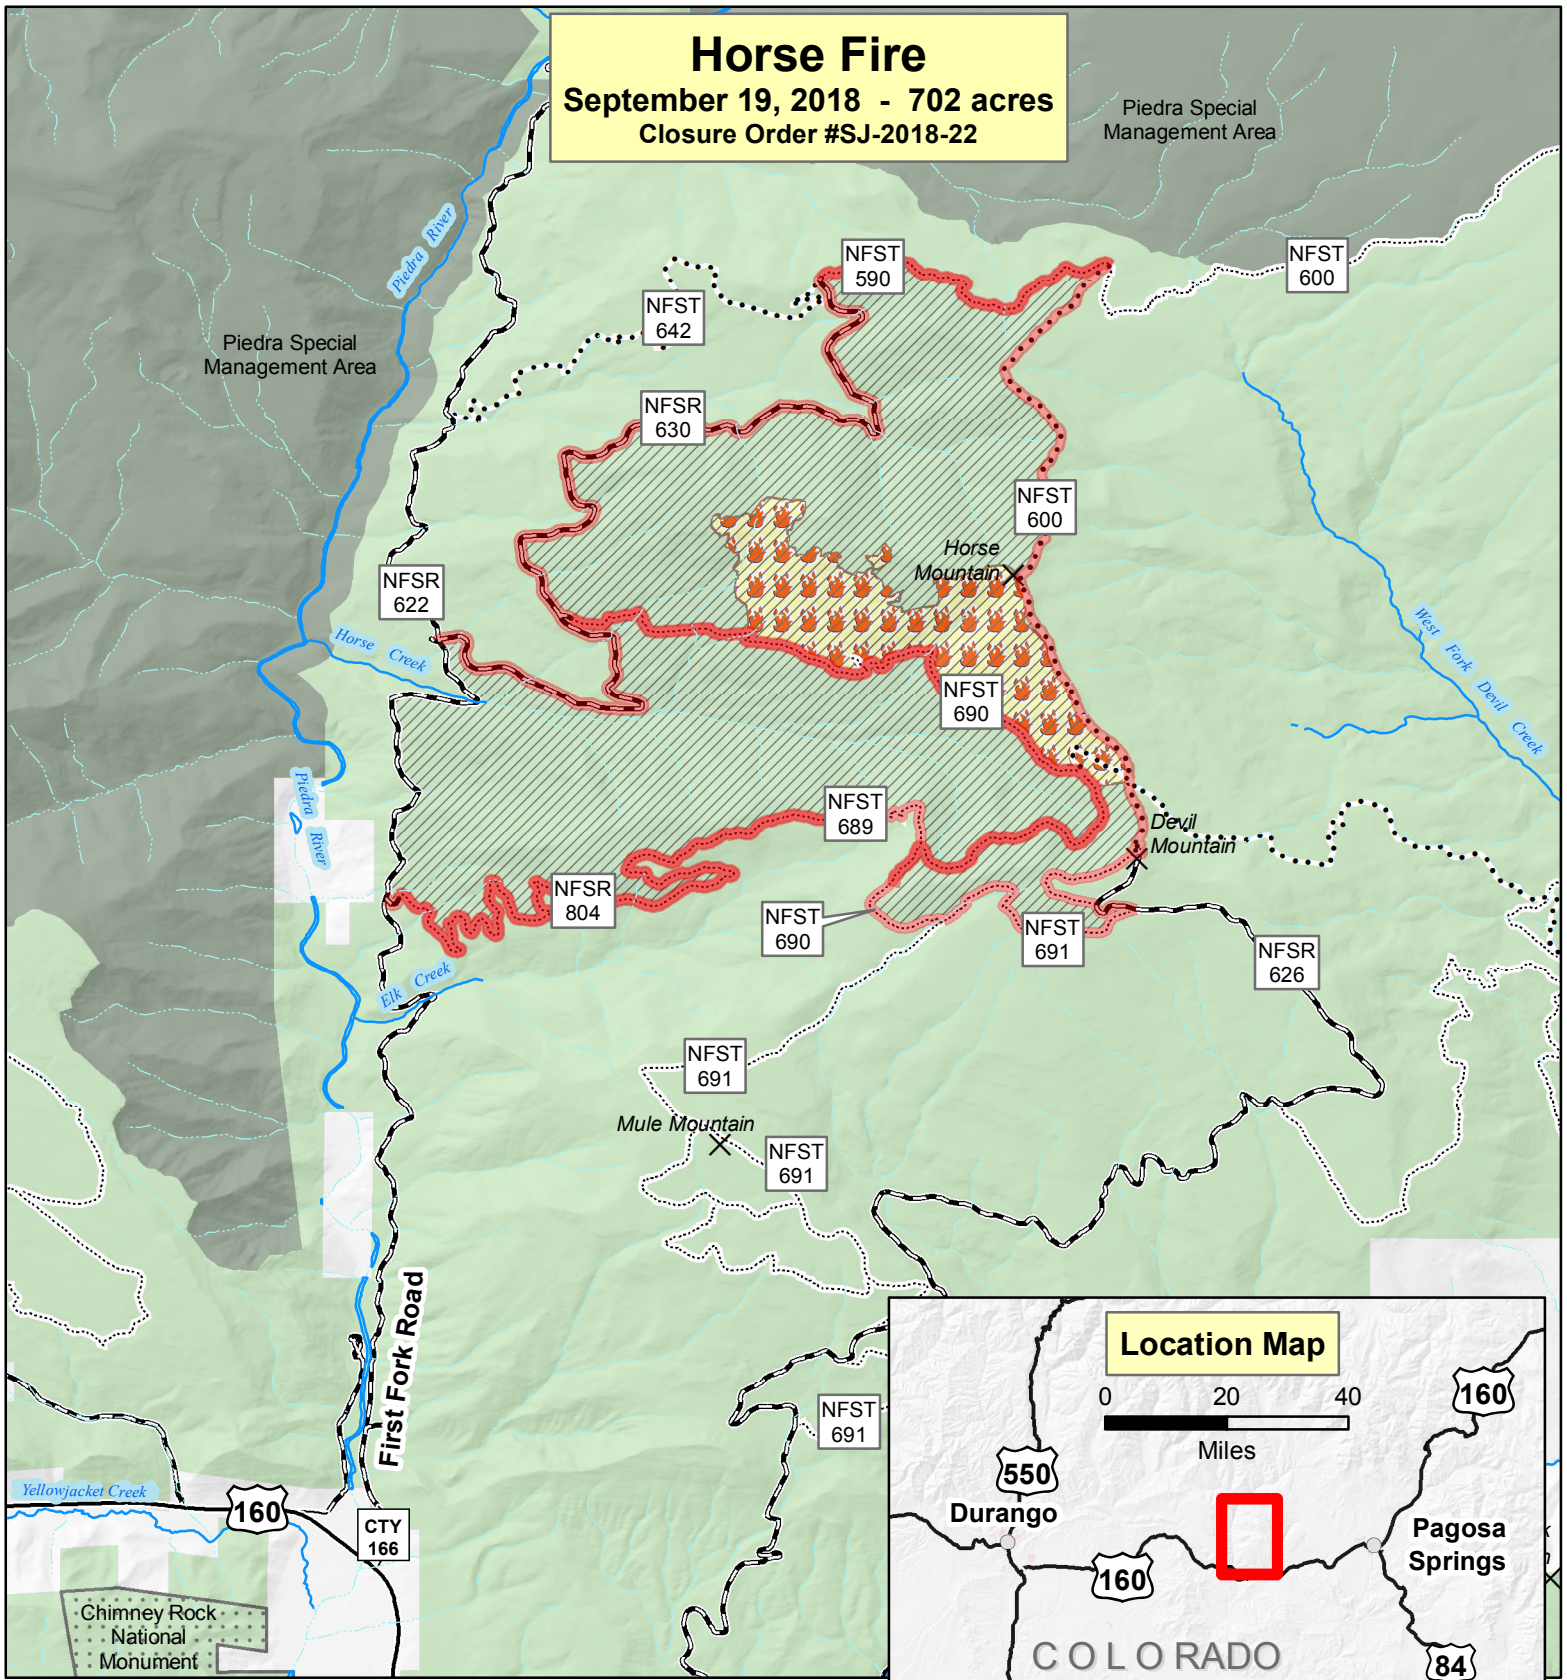

# Horse Fire

September 19, 2018 - 702 acres  
Closure Order #SJ-2018-22

Piedra Special Management Area

Piedra Special Management Area

- Horse Fire Burned Area
- Closure Area
- Closed Route
- State or US Highway
- Other Public Roads
- National Forest System Roads Open to All Vehicles
- Trails Open to Motorcycles Only
- Trails Open to Wheeled Vehicles Only < 50" or Less in Width
- National Forest
- Private Lands
- Colorado State
- Wilderness (and Piedra Area)
- Other National Designated Area

NAD 1983  
Geographic Coordinate System  
Prepared by: K.D. Tuten  
9/19/2018, 1747 Hrs