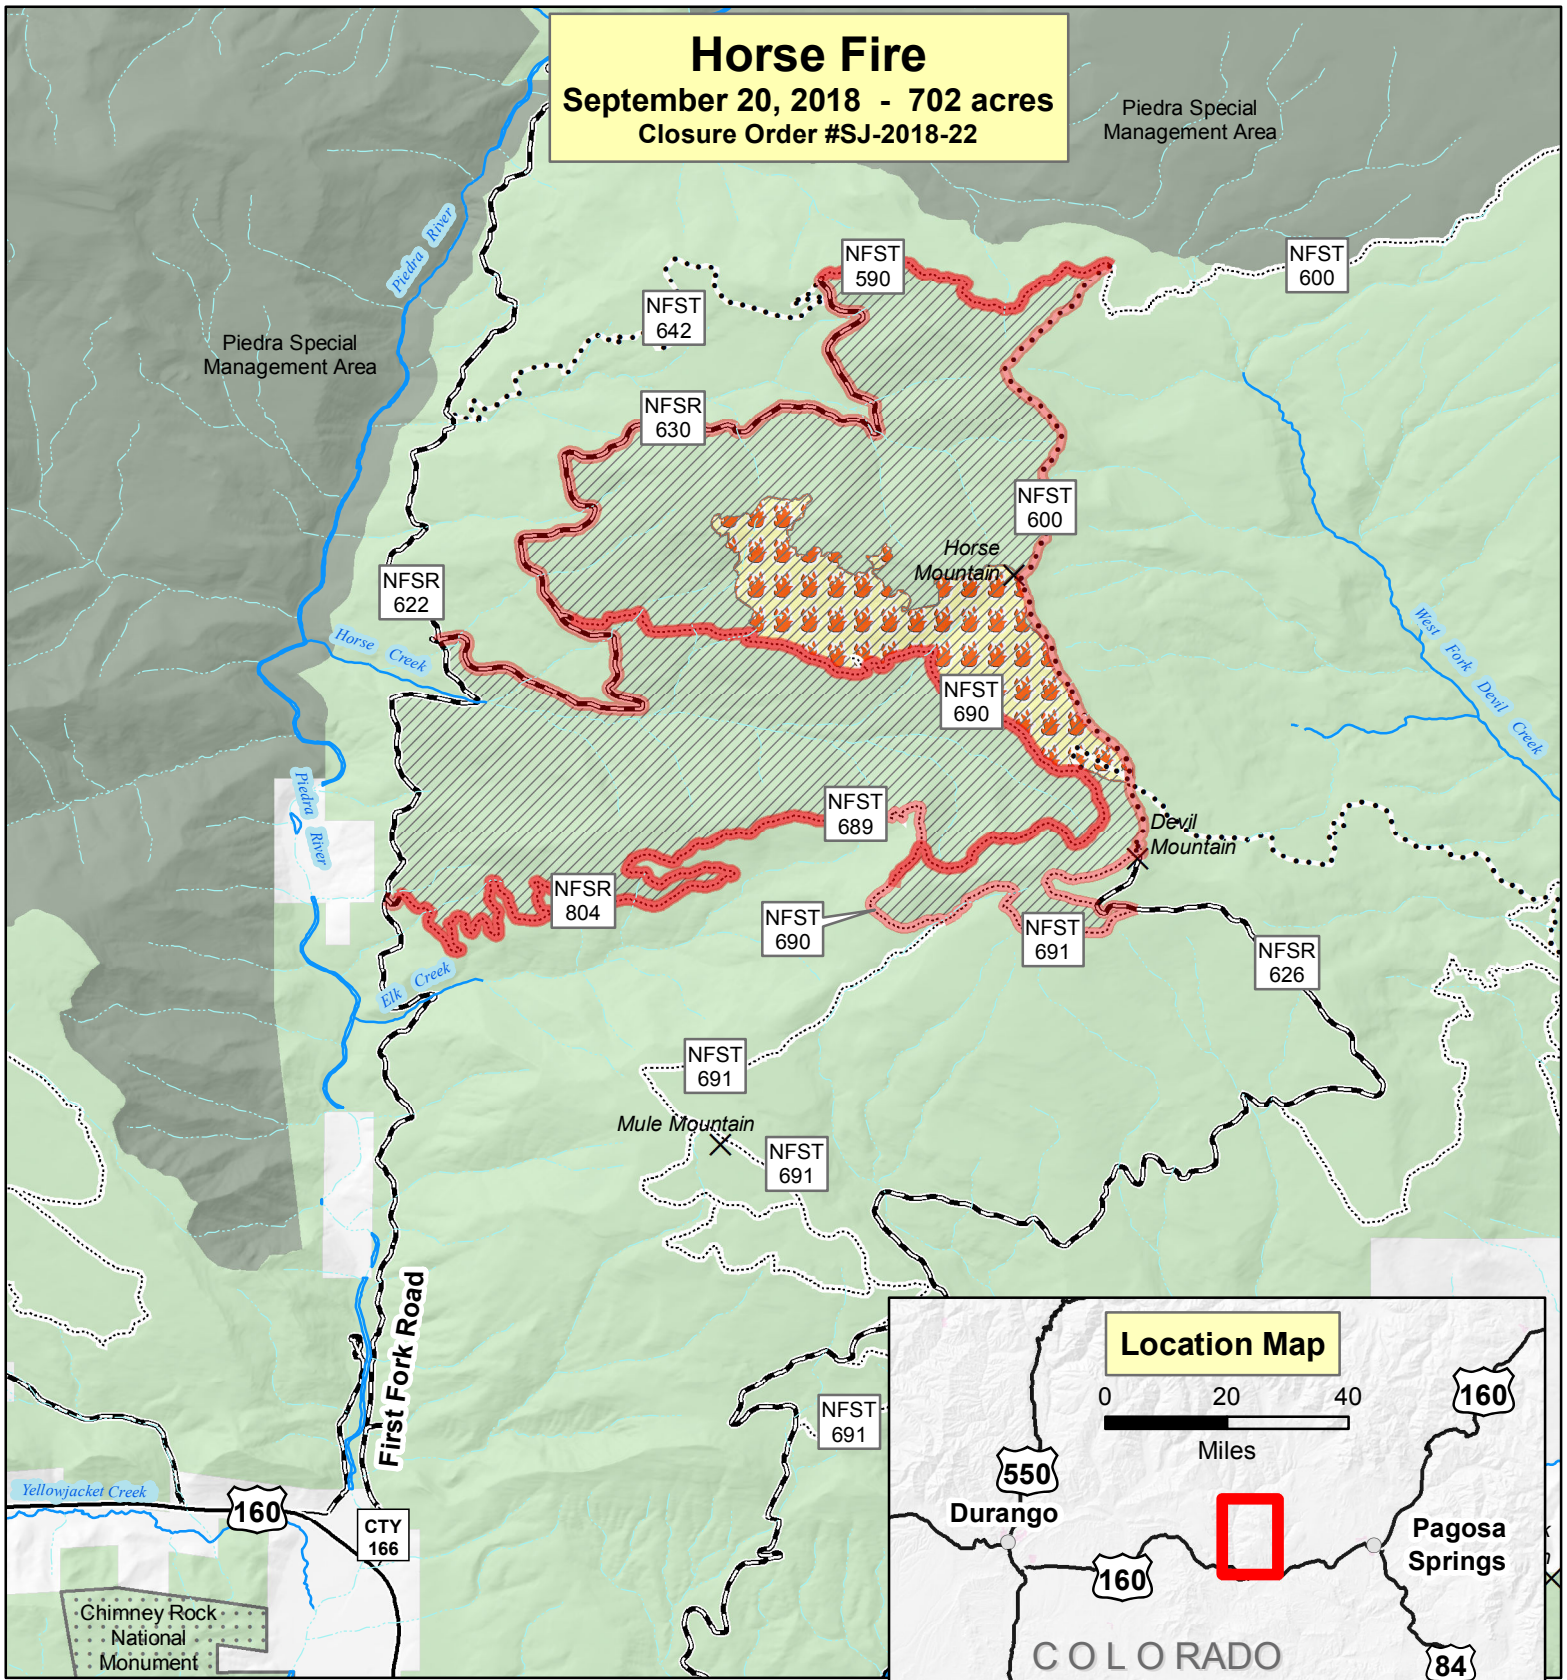

Horse Fire

September 20, 2018 - 702 acres
Closure Order #SJ-2018-22

Piedra Special Management Area

Piedra Special Management Area

- Closure Area
- Closed Route
- State or US Highway
- Other Public Roads
- National Forest System Roads Open to All Vehicles
- Trails Open to Motorcycles Only
- Trails Open to Wheeled Vehicles Only < 50" or Less in Width
- National Forest
- Private Lands
- Colorado State
- Wilderness (and Piedra Area)
- Other National Designated Area

NAD 1983
 Geographic Coordinate System

Prepared by: K.D. Tuten
 9/20/2018, 1748 Hrs