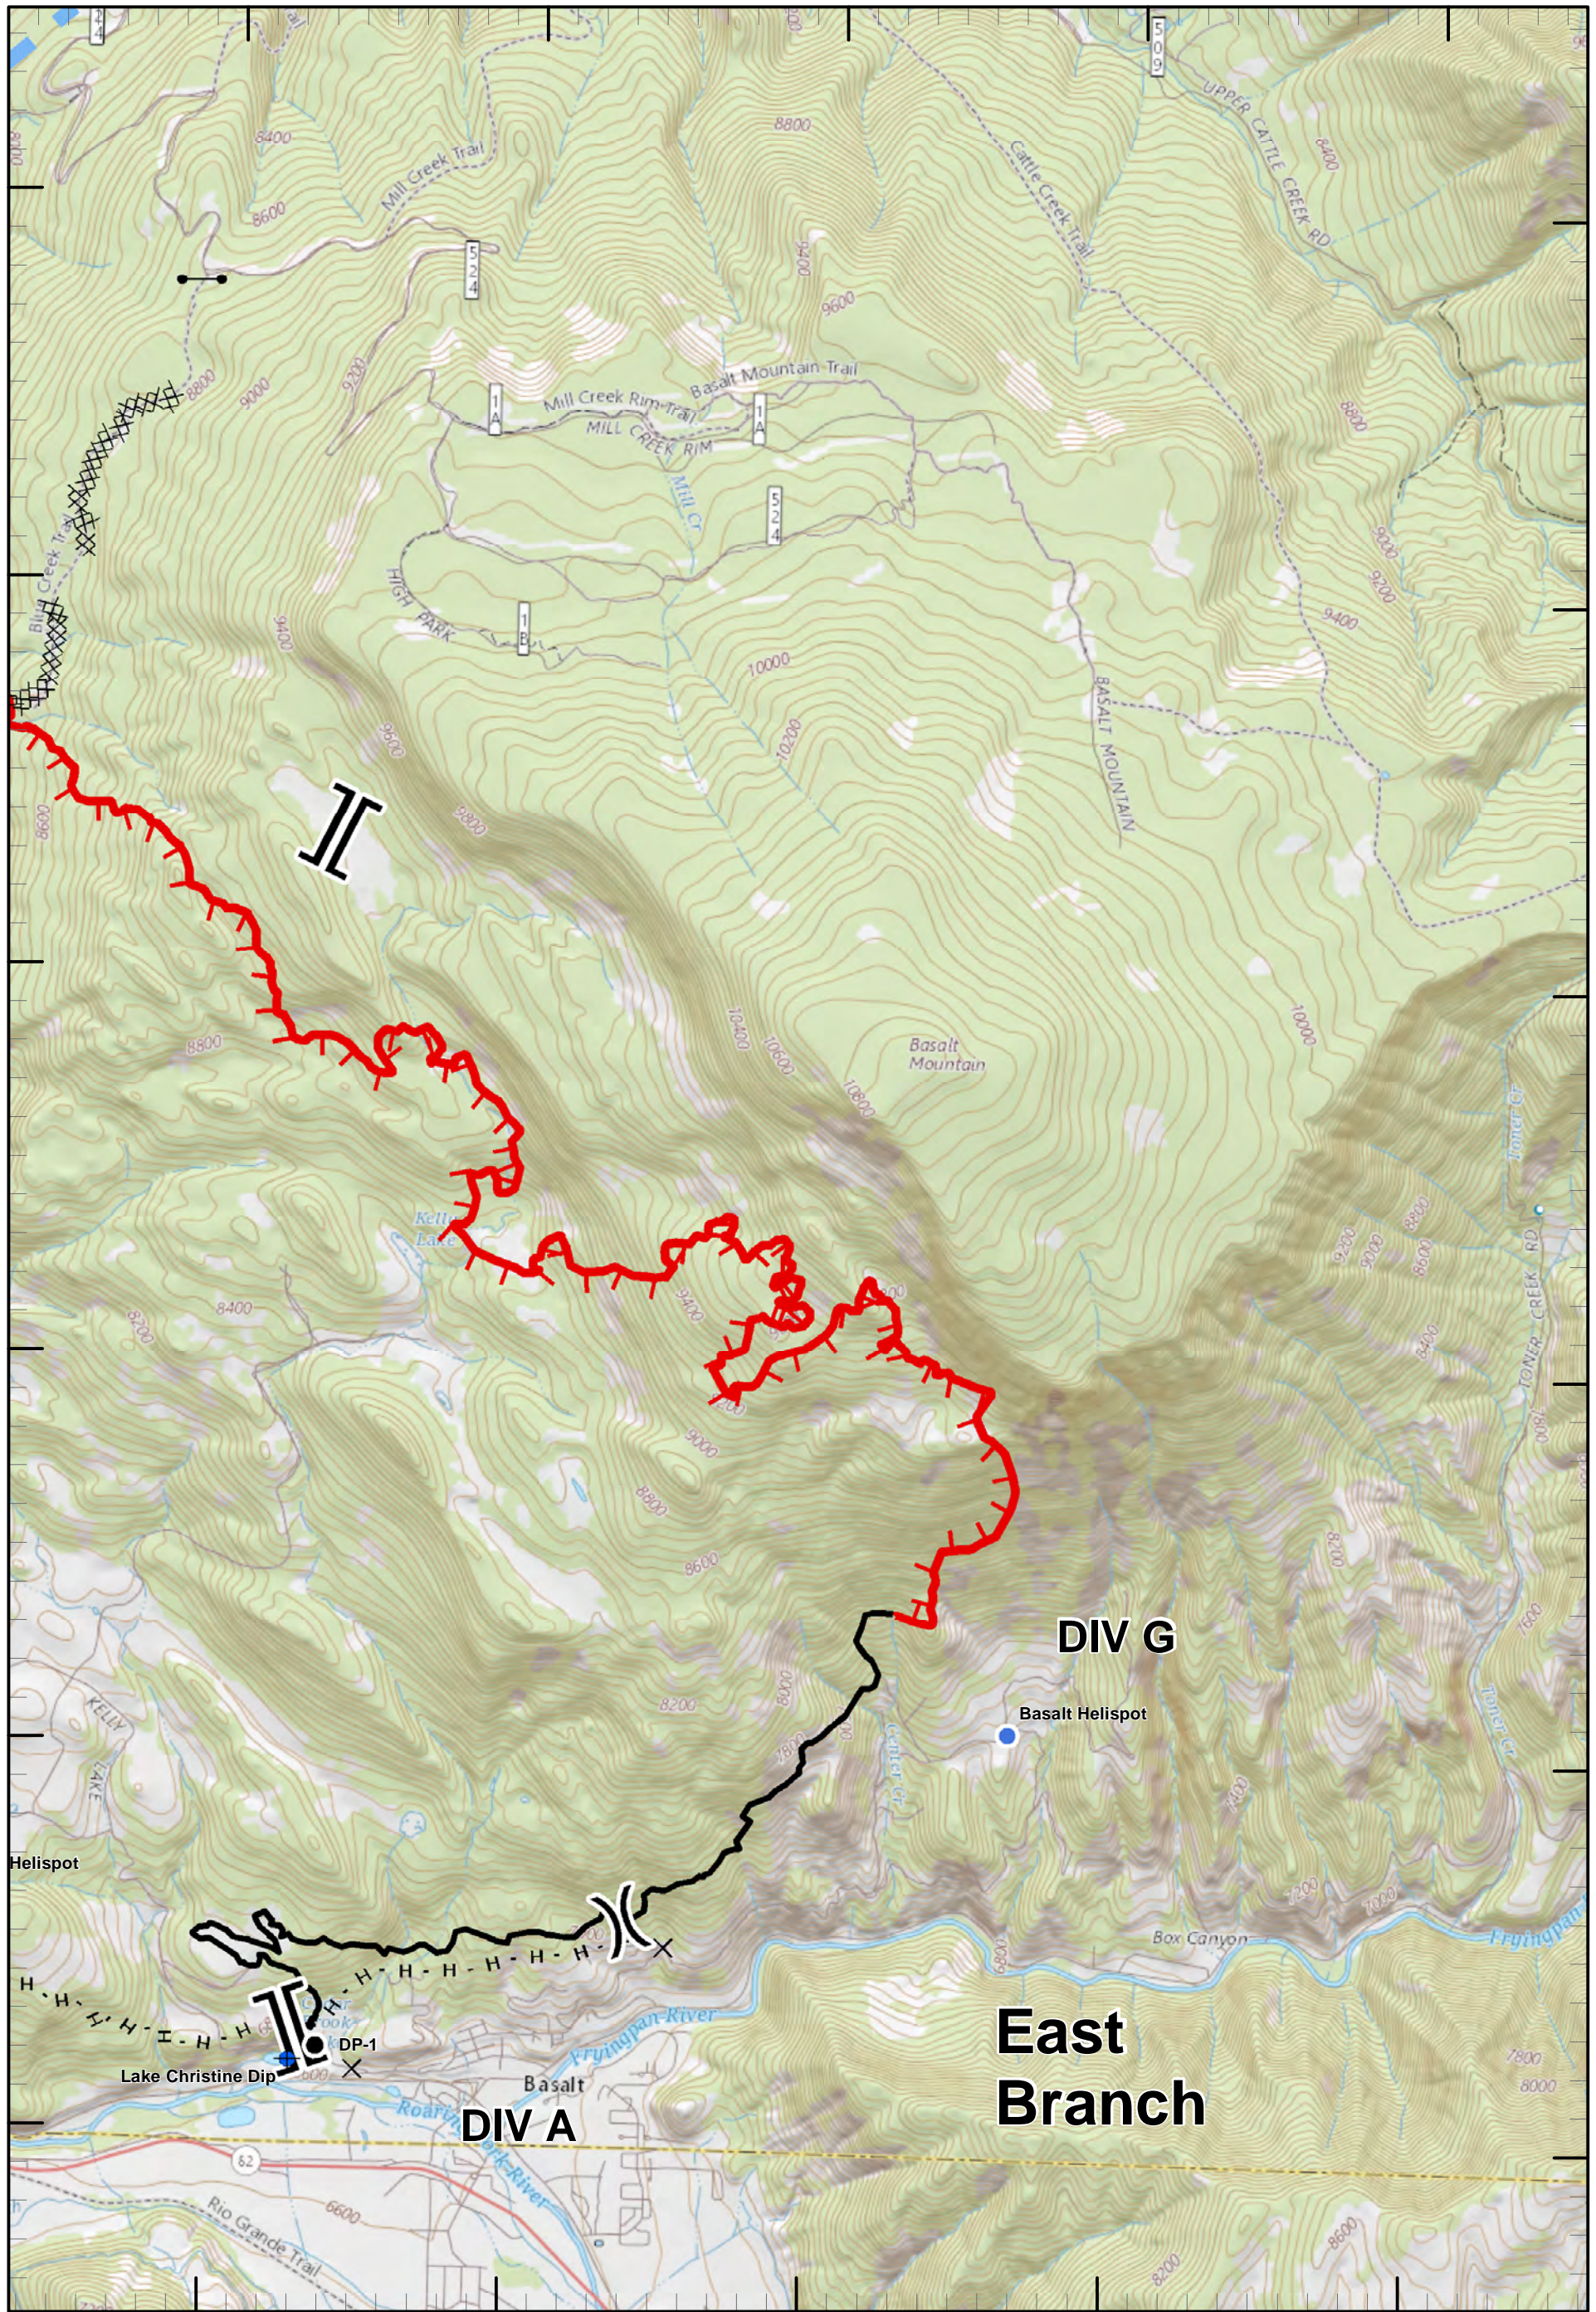

107°3'W 107°2'W 107°1'W 107°0'W 106°59'W

39°27'N
39°26'N
39°25'N
39°24'N
39°23'N
39°22'N

39°27'N
39°26'N
39°25'N
39°24'N
39°23'N
39°22'N

Lake Christine
CO-EAX-000215
7/10/2018

6285 Acres as of
0241 7/10/2018
UTM 13N NAD 83

✕ Closure	— Gate	⌋ Division Break	🔴 Uncontrolled Fire Edge	H - Completed Hand Line
● Dip Site	● Helispot	⌋ Branch Break	— Completed Line	— Temporary Flight Restriction
● Drop Point			XXXXXX Completed Dozer Line	