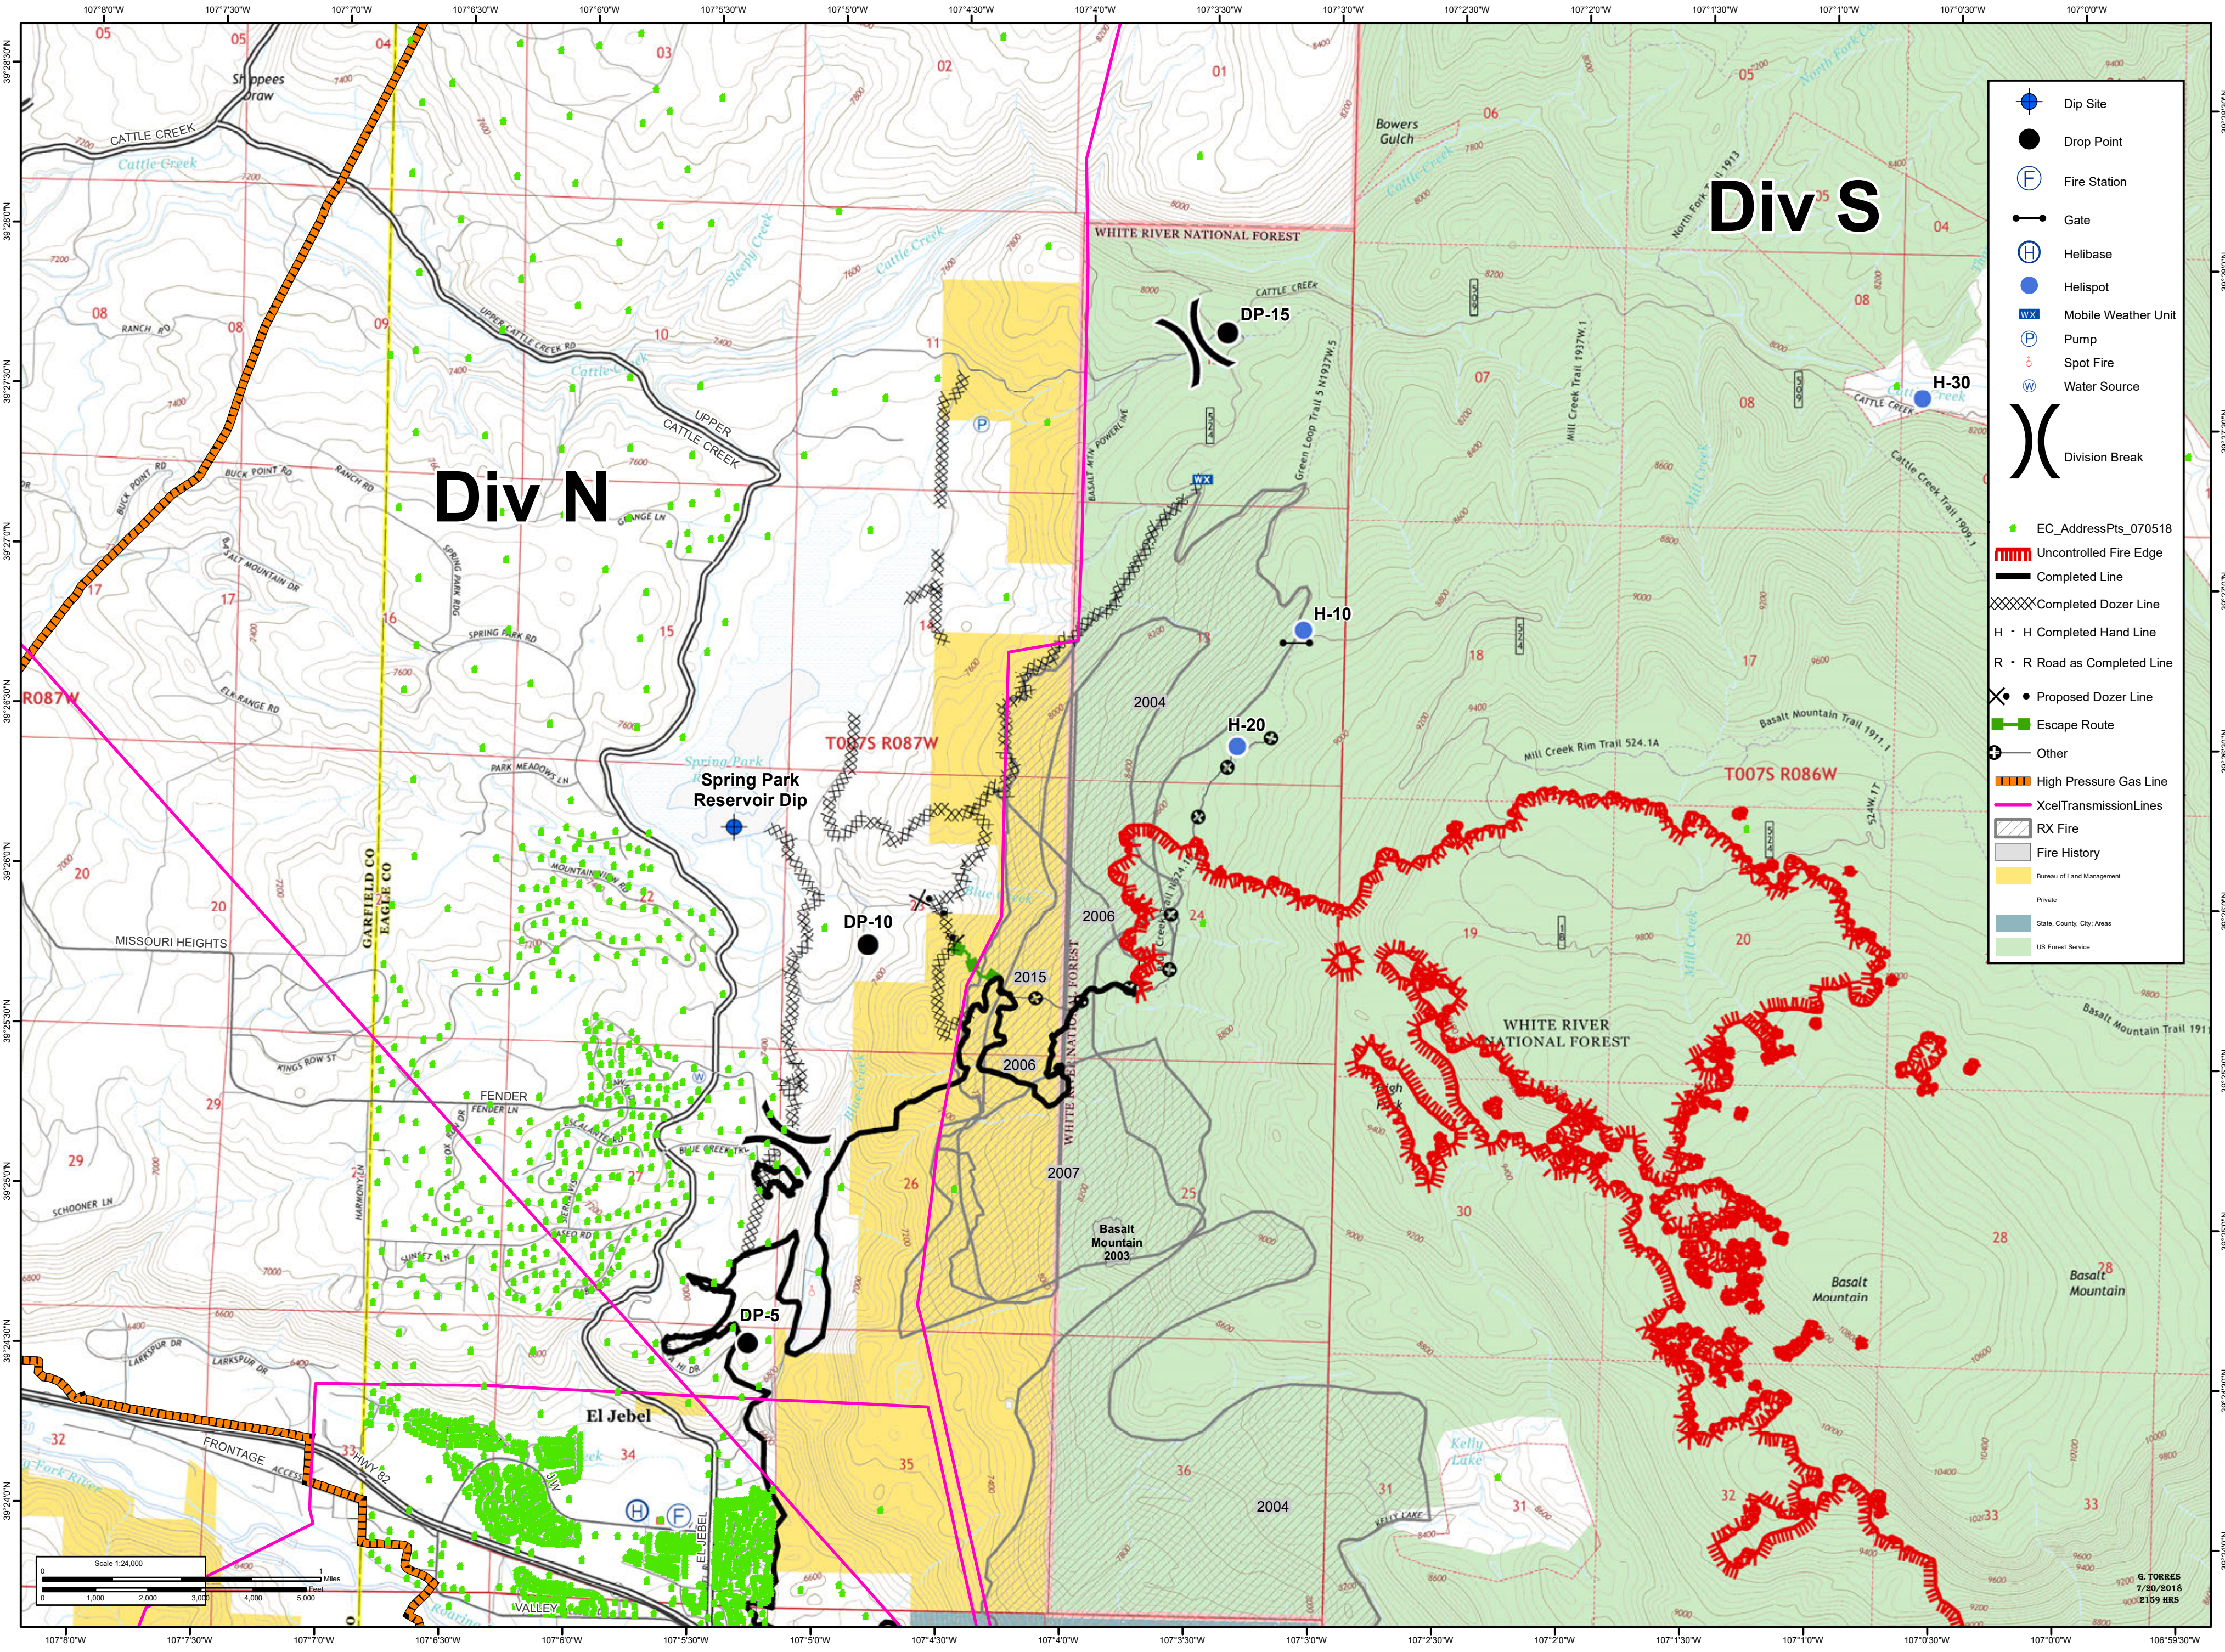

8,315 acres as of
7/19/2018 2315 hrs

Lake Christine Div N

July 21, 2018

- Dip Site
- Drop Point
- Fire Station
- Gate
- Helibase
- Helispot
- Mobile Weather Unit
- Pump
- Spot Fire
- Water Source
- Division Break
- EC_AddressPts_070518
- Uncontrolled Fire Edge
- Completed Line
- Completed Dozer Line
- H - H Completed Hand Line
- R - R Road as Completed Line
- Proposed Dozer Line
- Escape Route
- Other
- High Pressure Gas Line
- XcelTransmissionLines
- RX Fire
- Fire History
- Bureau of Land Management
- Private
- State, County, City, Areas
- US Forest Service

Div N

Div S

Spring Park Reservoir Dip

El Jebel

WHITE RIVER NATIONAL FOREST

Basalt Mountain

Basalt Mountain

Kelly Lake

G. TORRES
7/20/2018
9002159 HRS