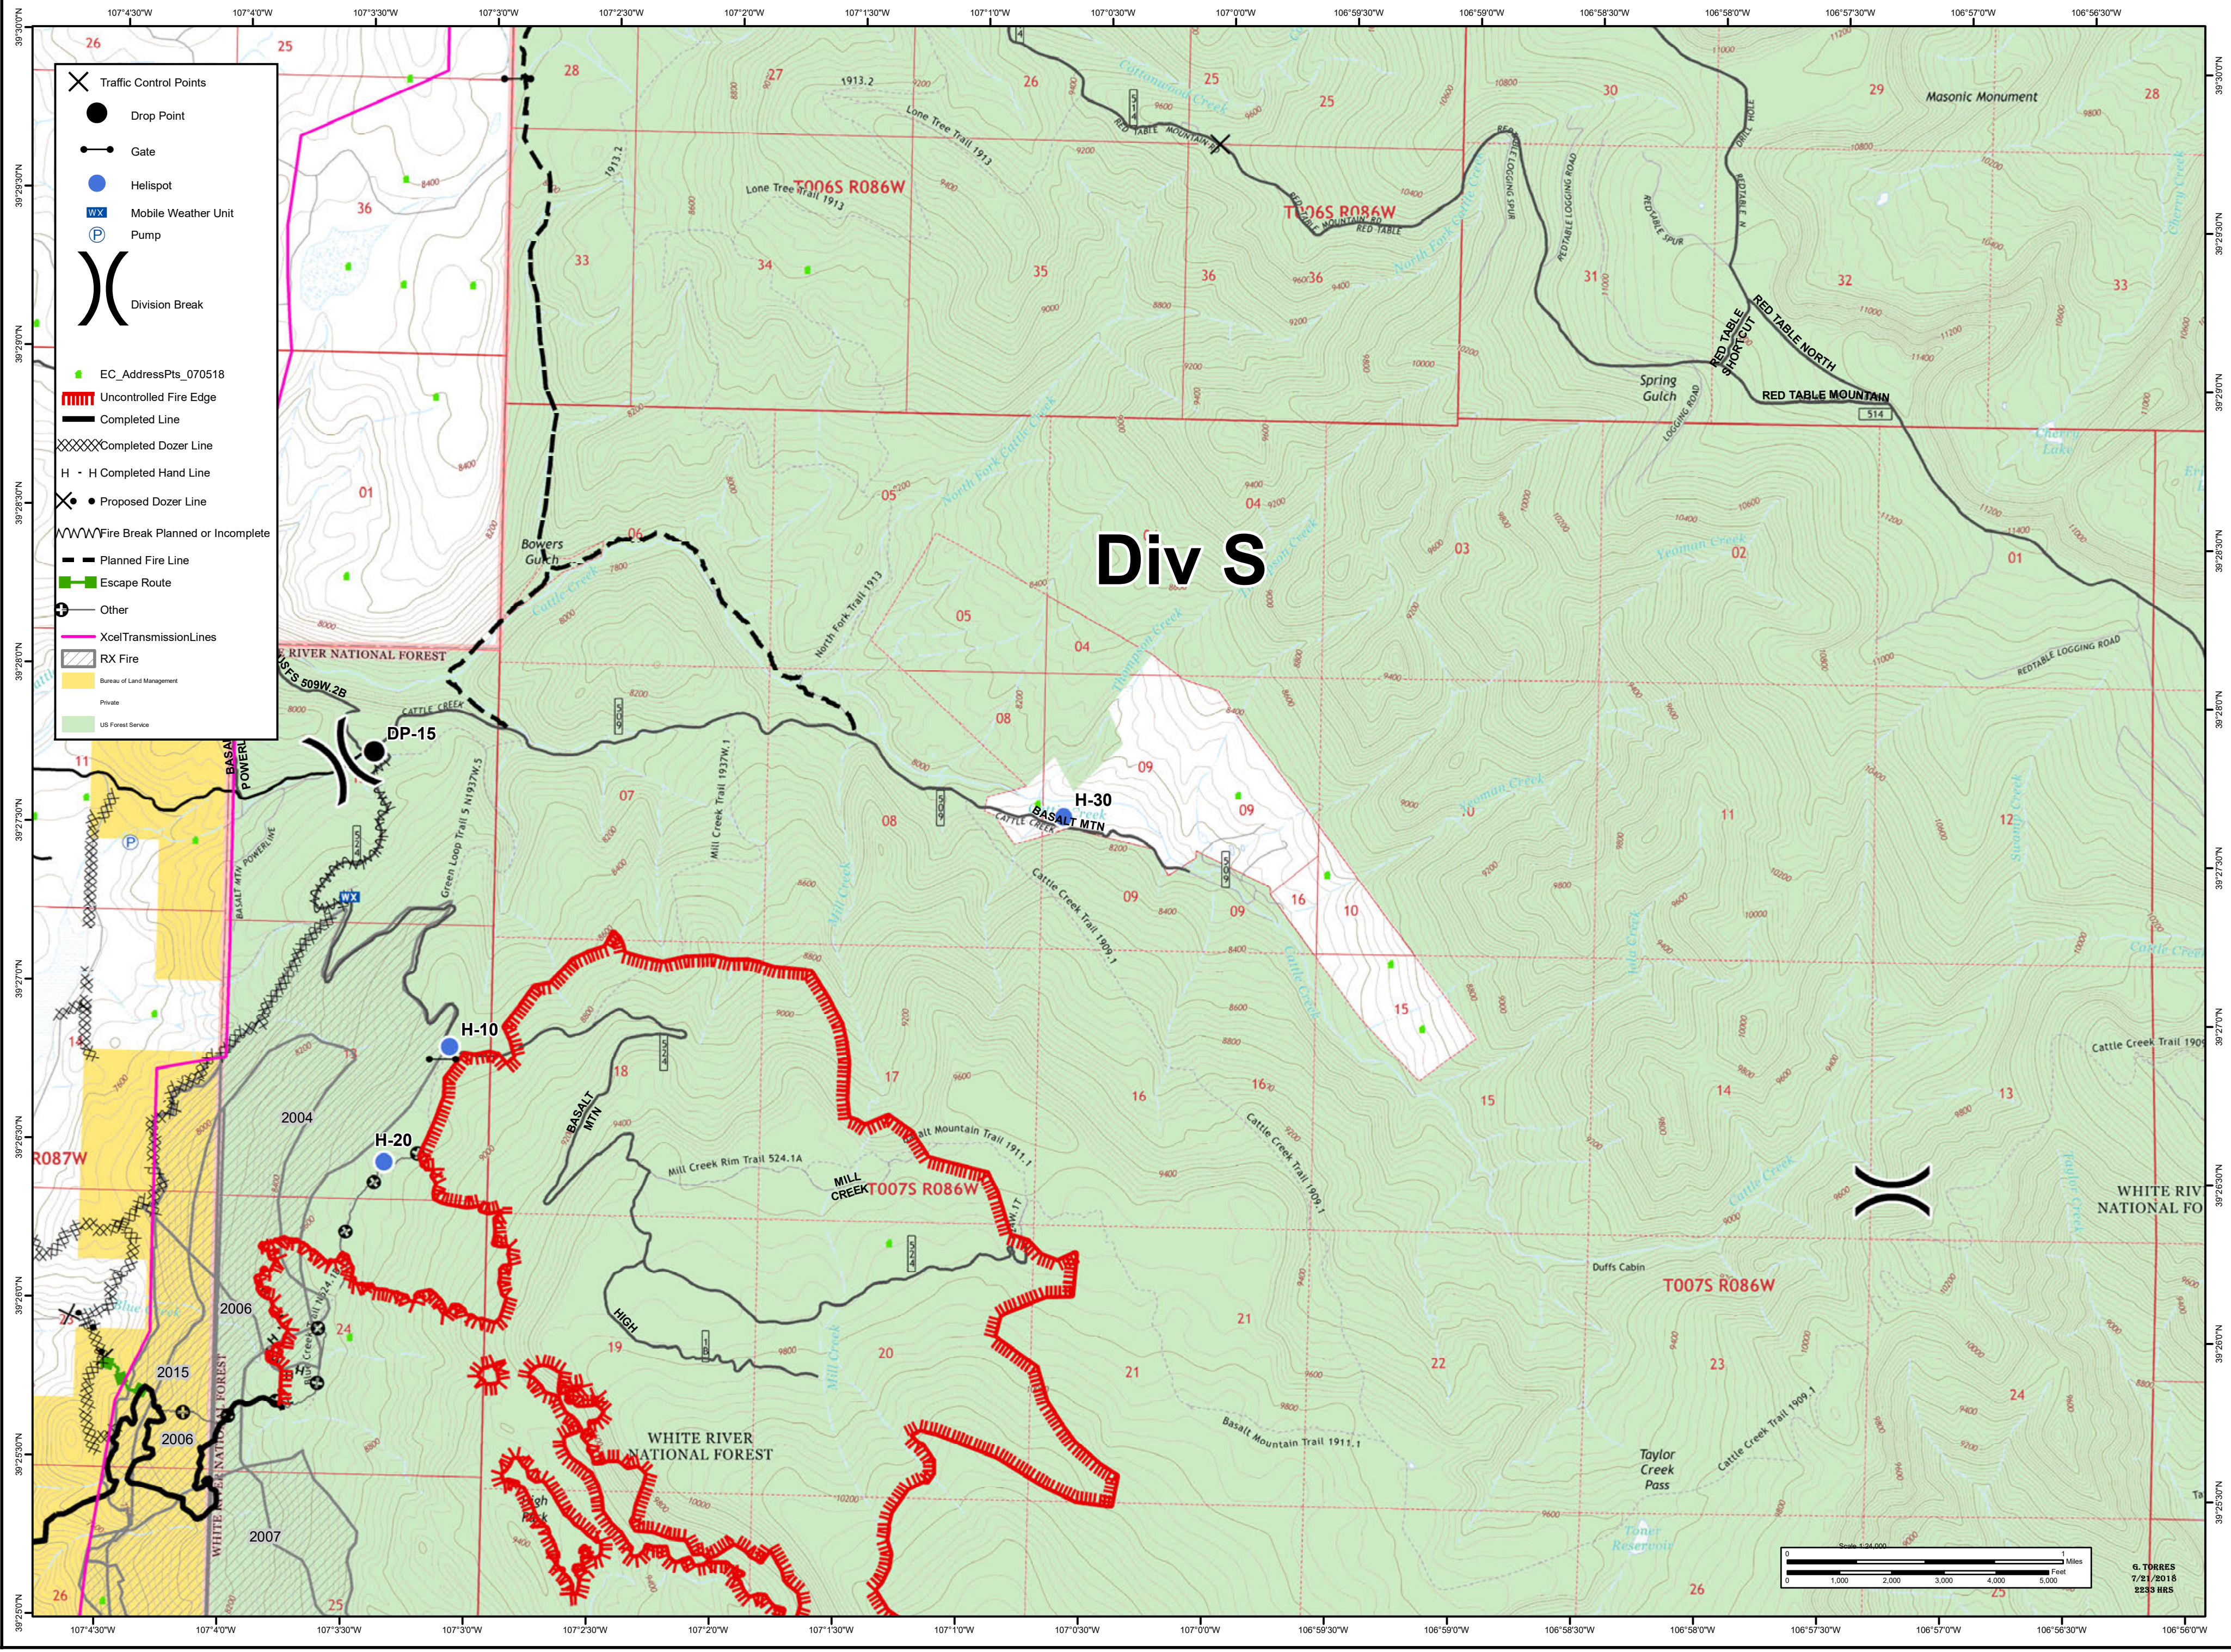

9,672 acres as of
7/21/2018 1200 hrs

Lake Christine Div S

July 22, 2018
CO-EAX-000215

G. TORRES
7/21/2018
2233 HRS