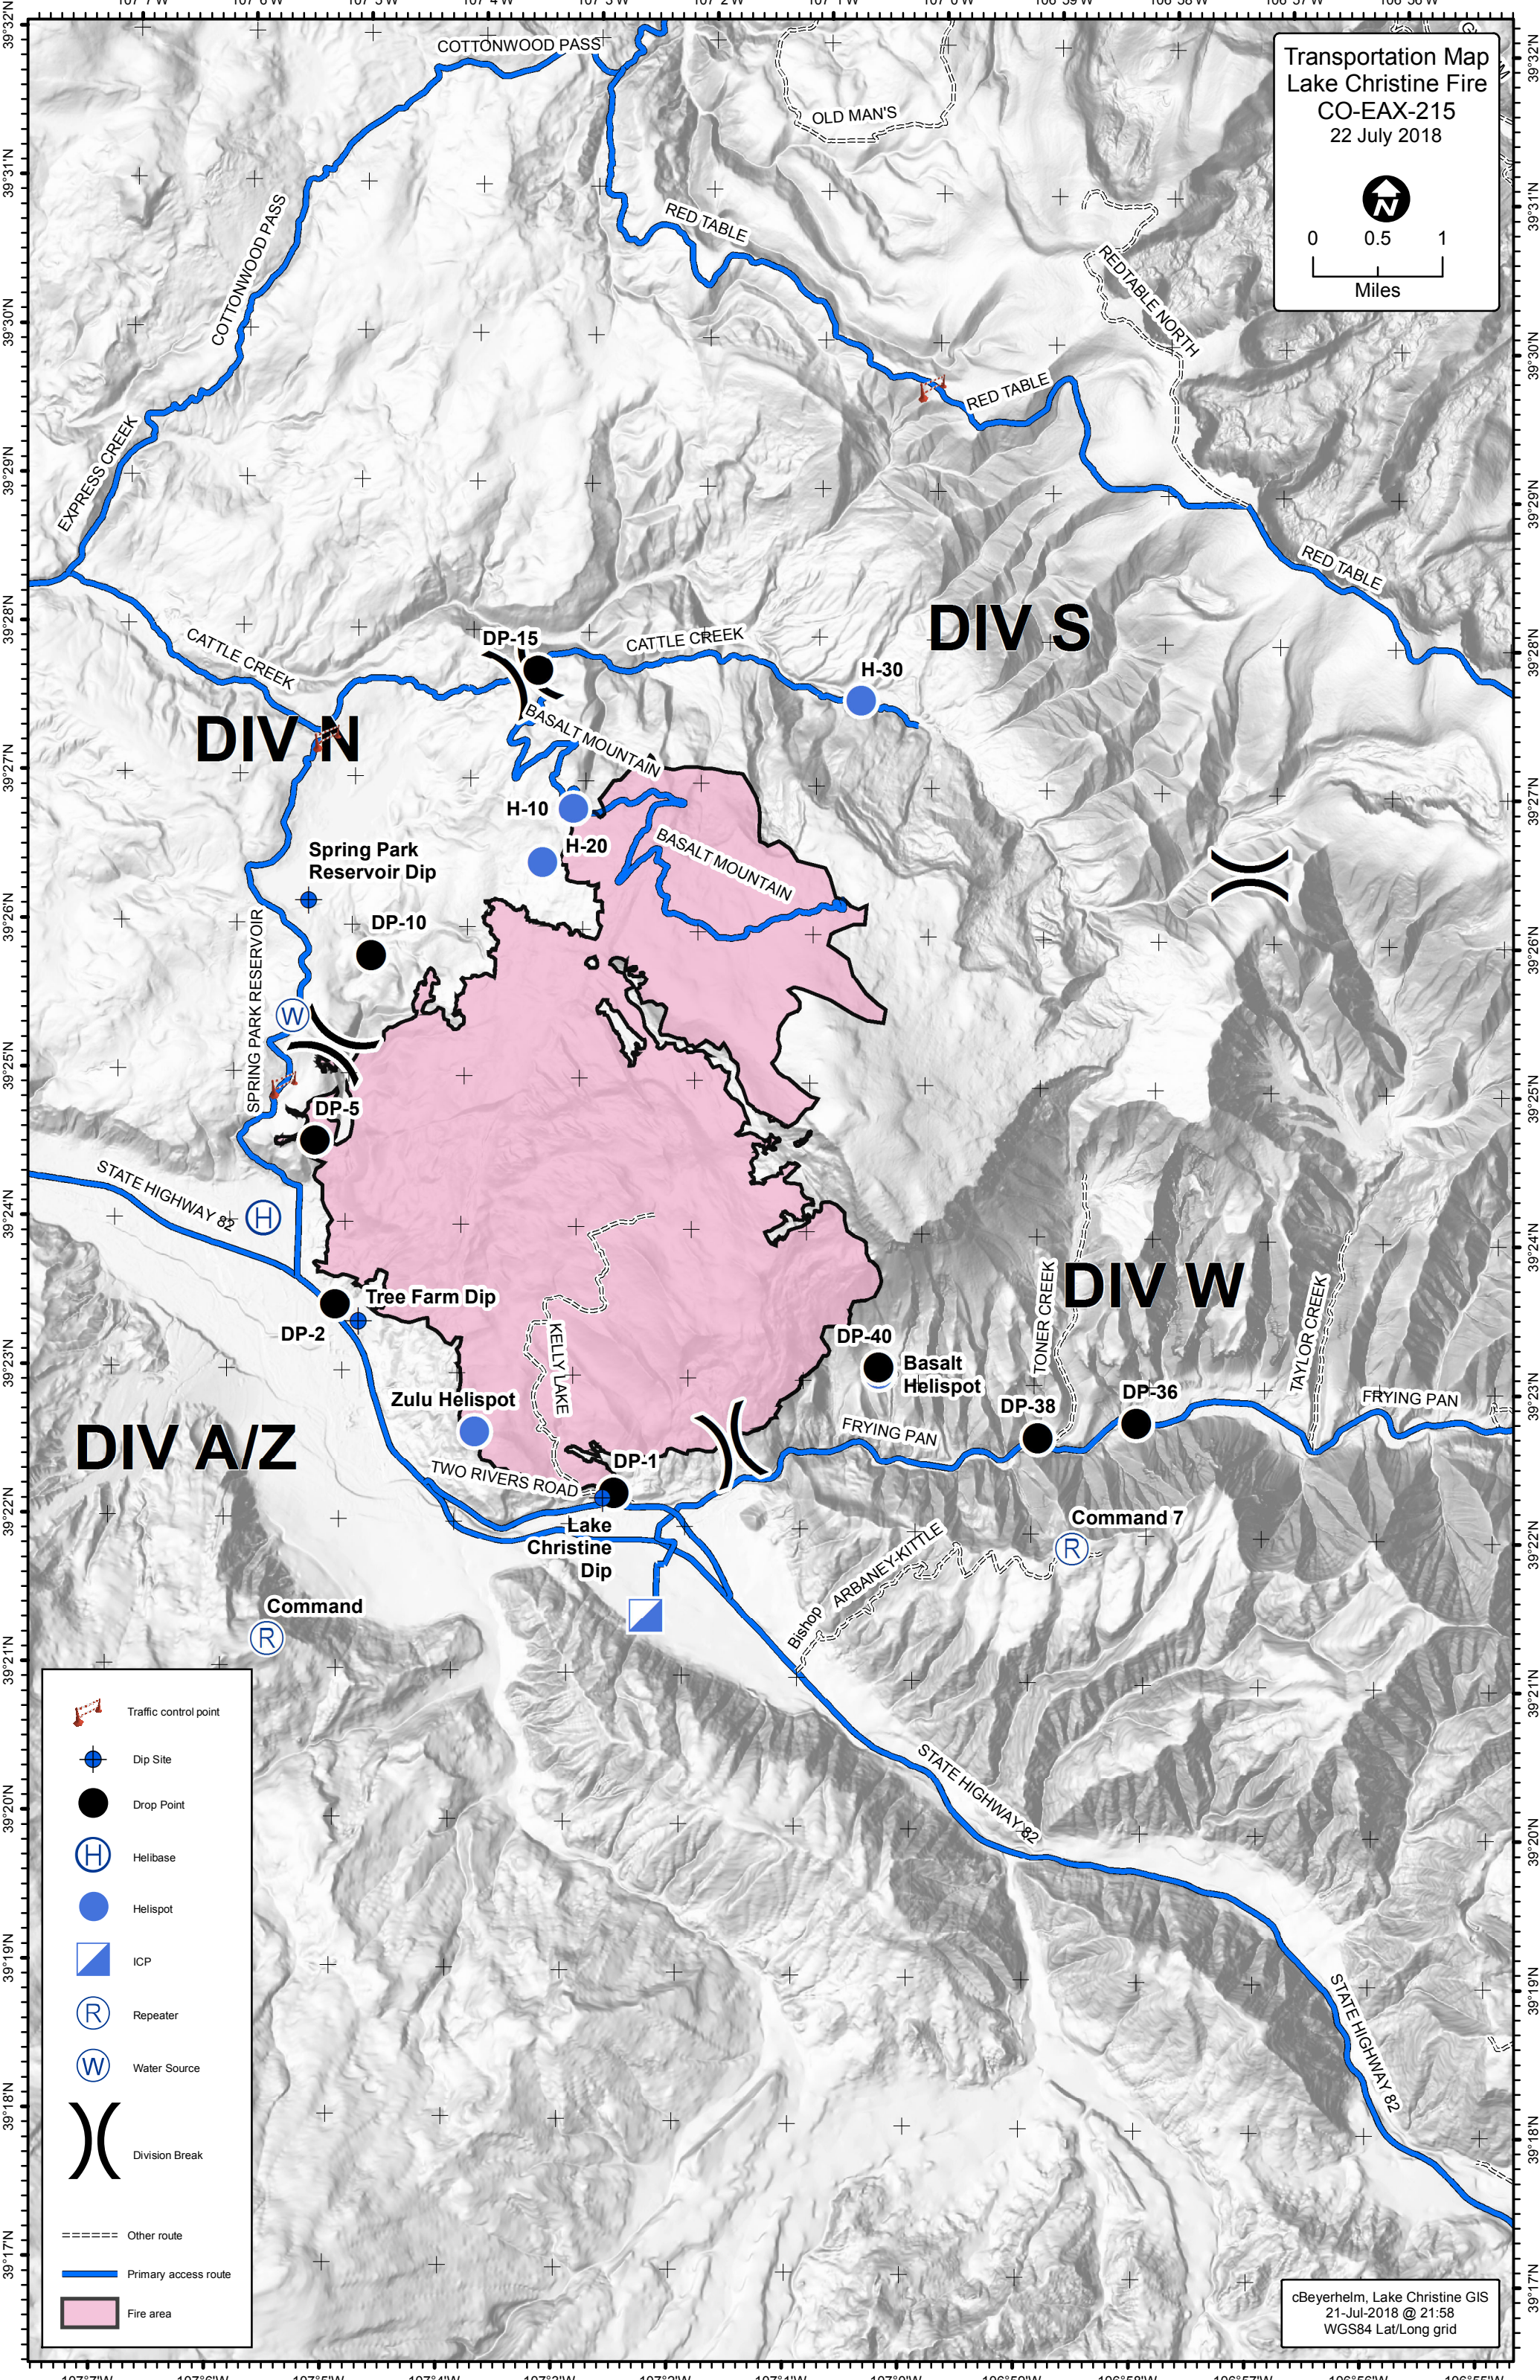

Transportation Map
 Lake Christine Fire
 CO-EAX-215
 22 July 2018

-  Traffic control point
-  Dip Site
-  Drop Point
-  Helibase
-  Helispot
-  ICP
-  Repeater
-  Water Source
-  Division Break
-  Other route
-  Primary access route
-  Fire area