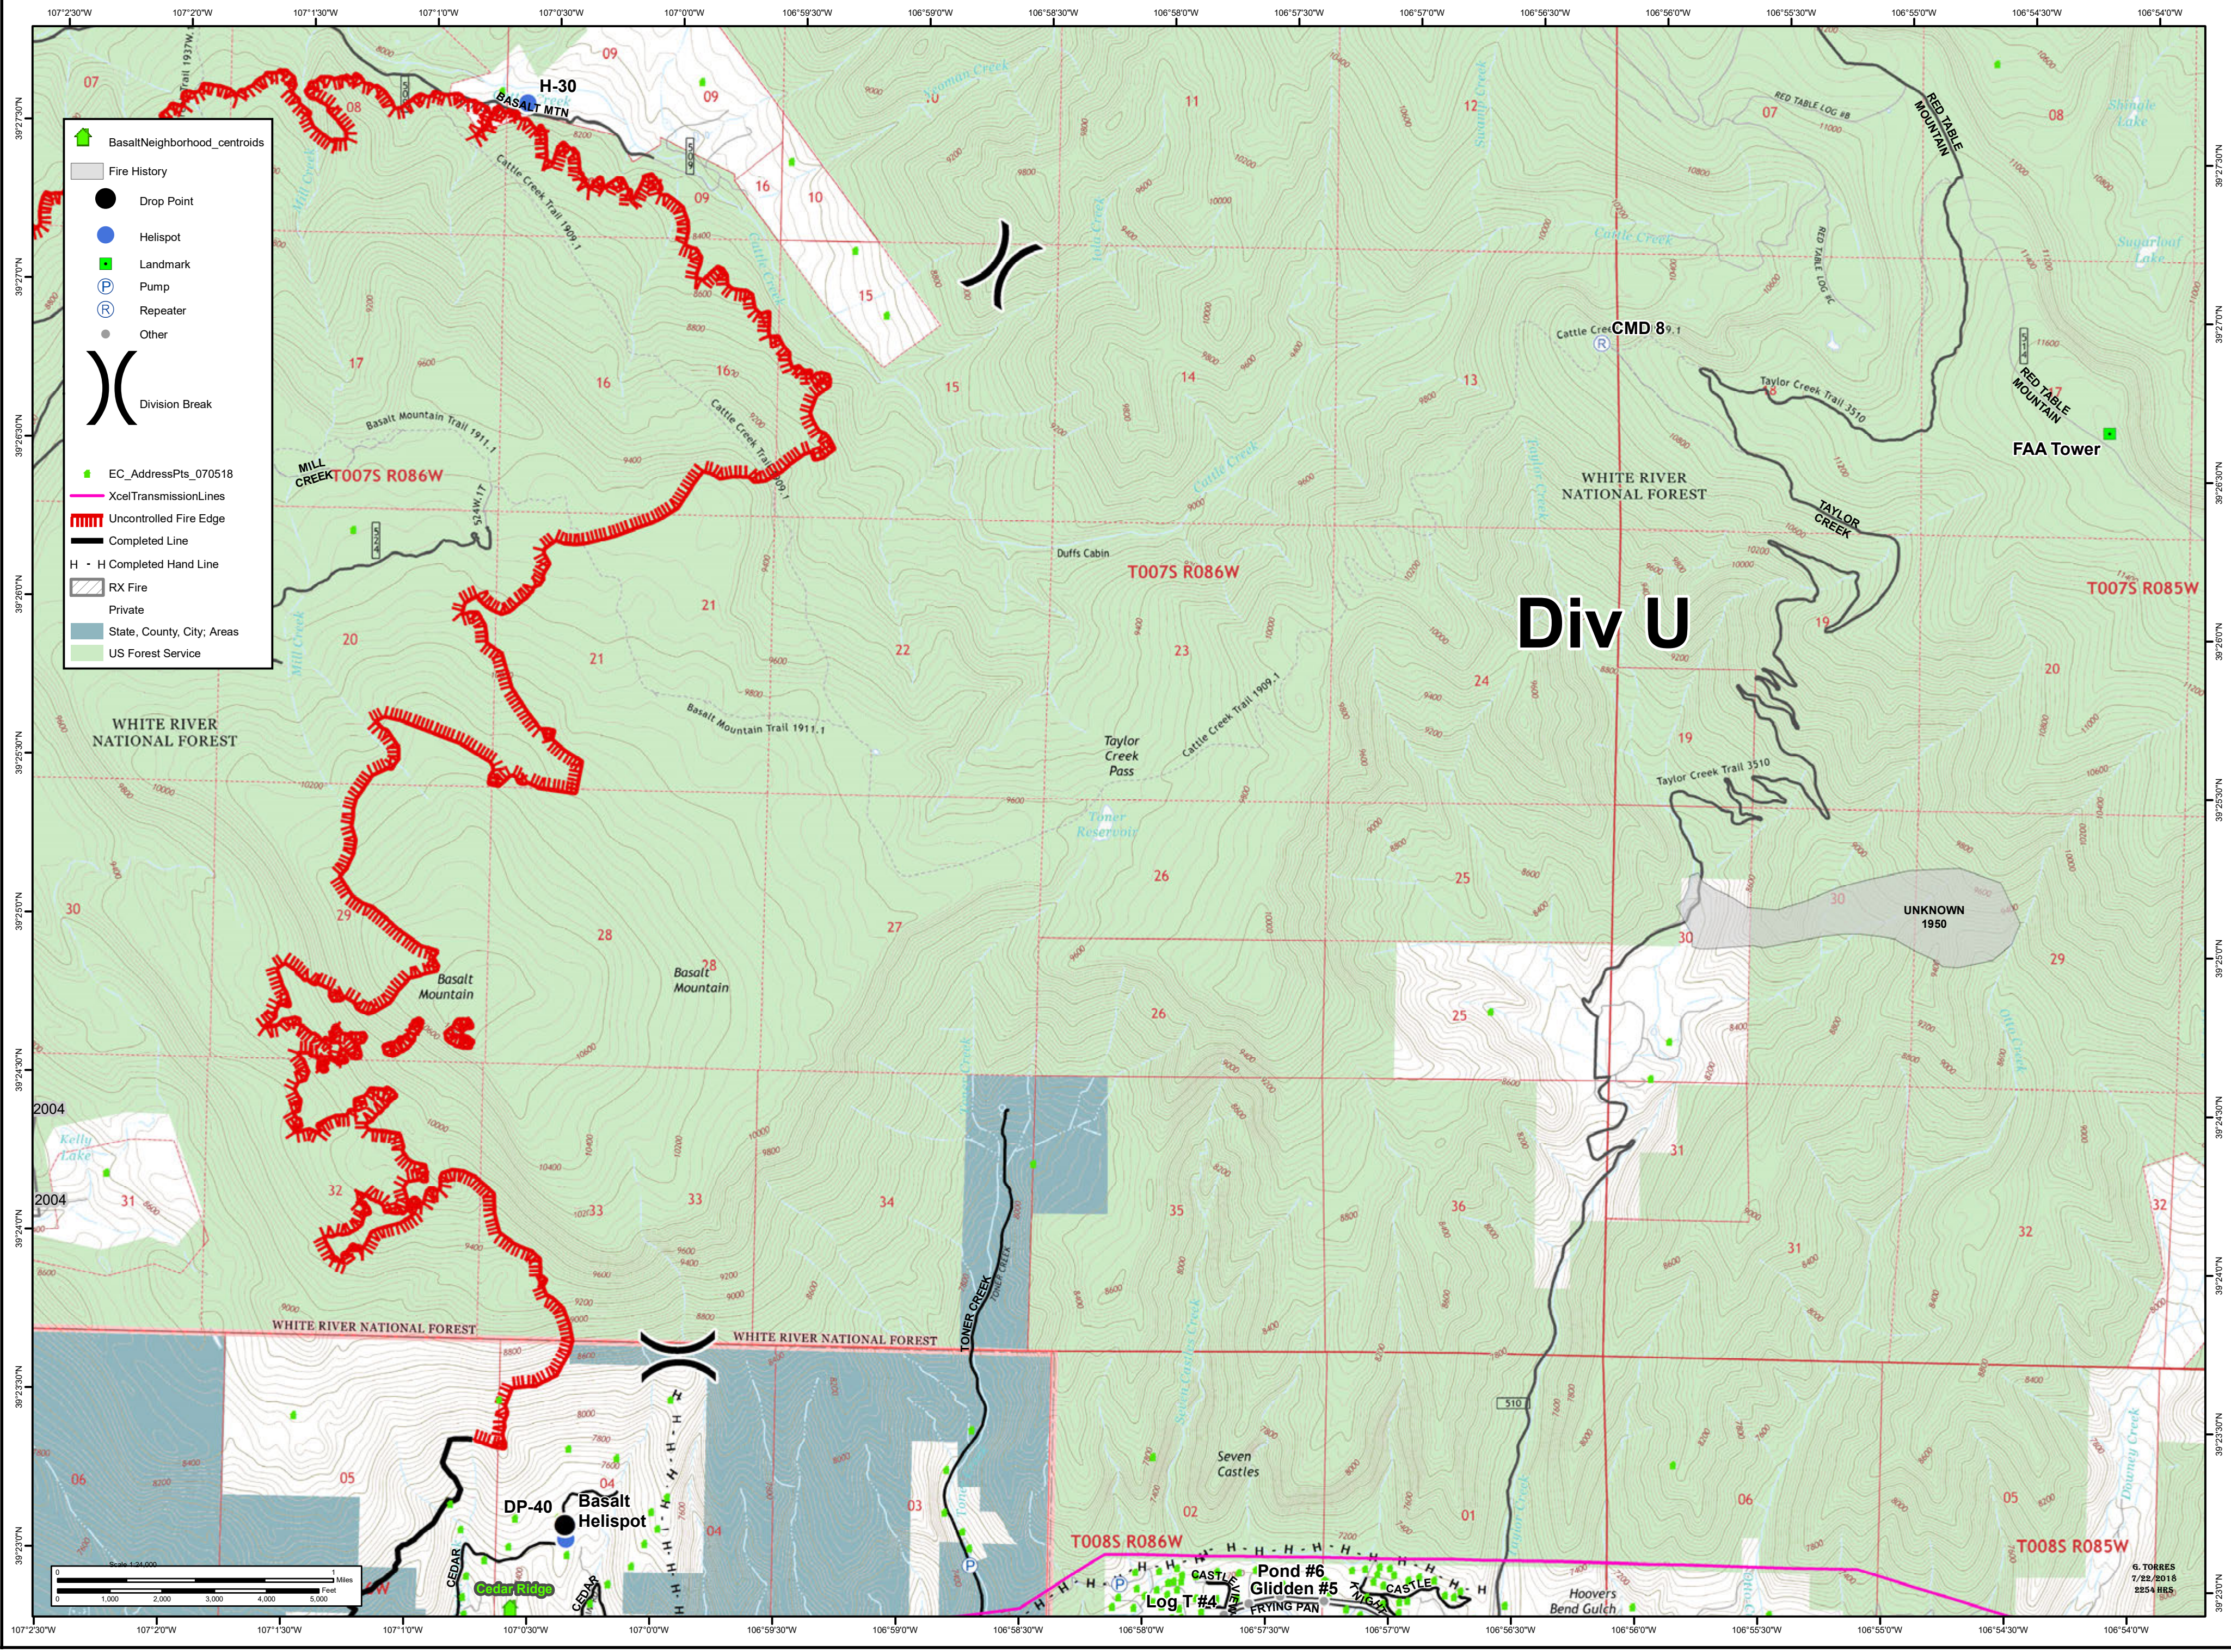

11,459 acres as of  
7/22/2018 1015hrs

# Lake Christine Div U

July 23, 2018  
CO-EAX-000215

Div U

UNKNOWN  
1950

G. TORRES  
7/23/2018  
2254 HRS