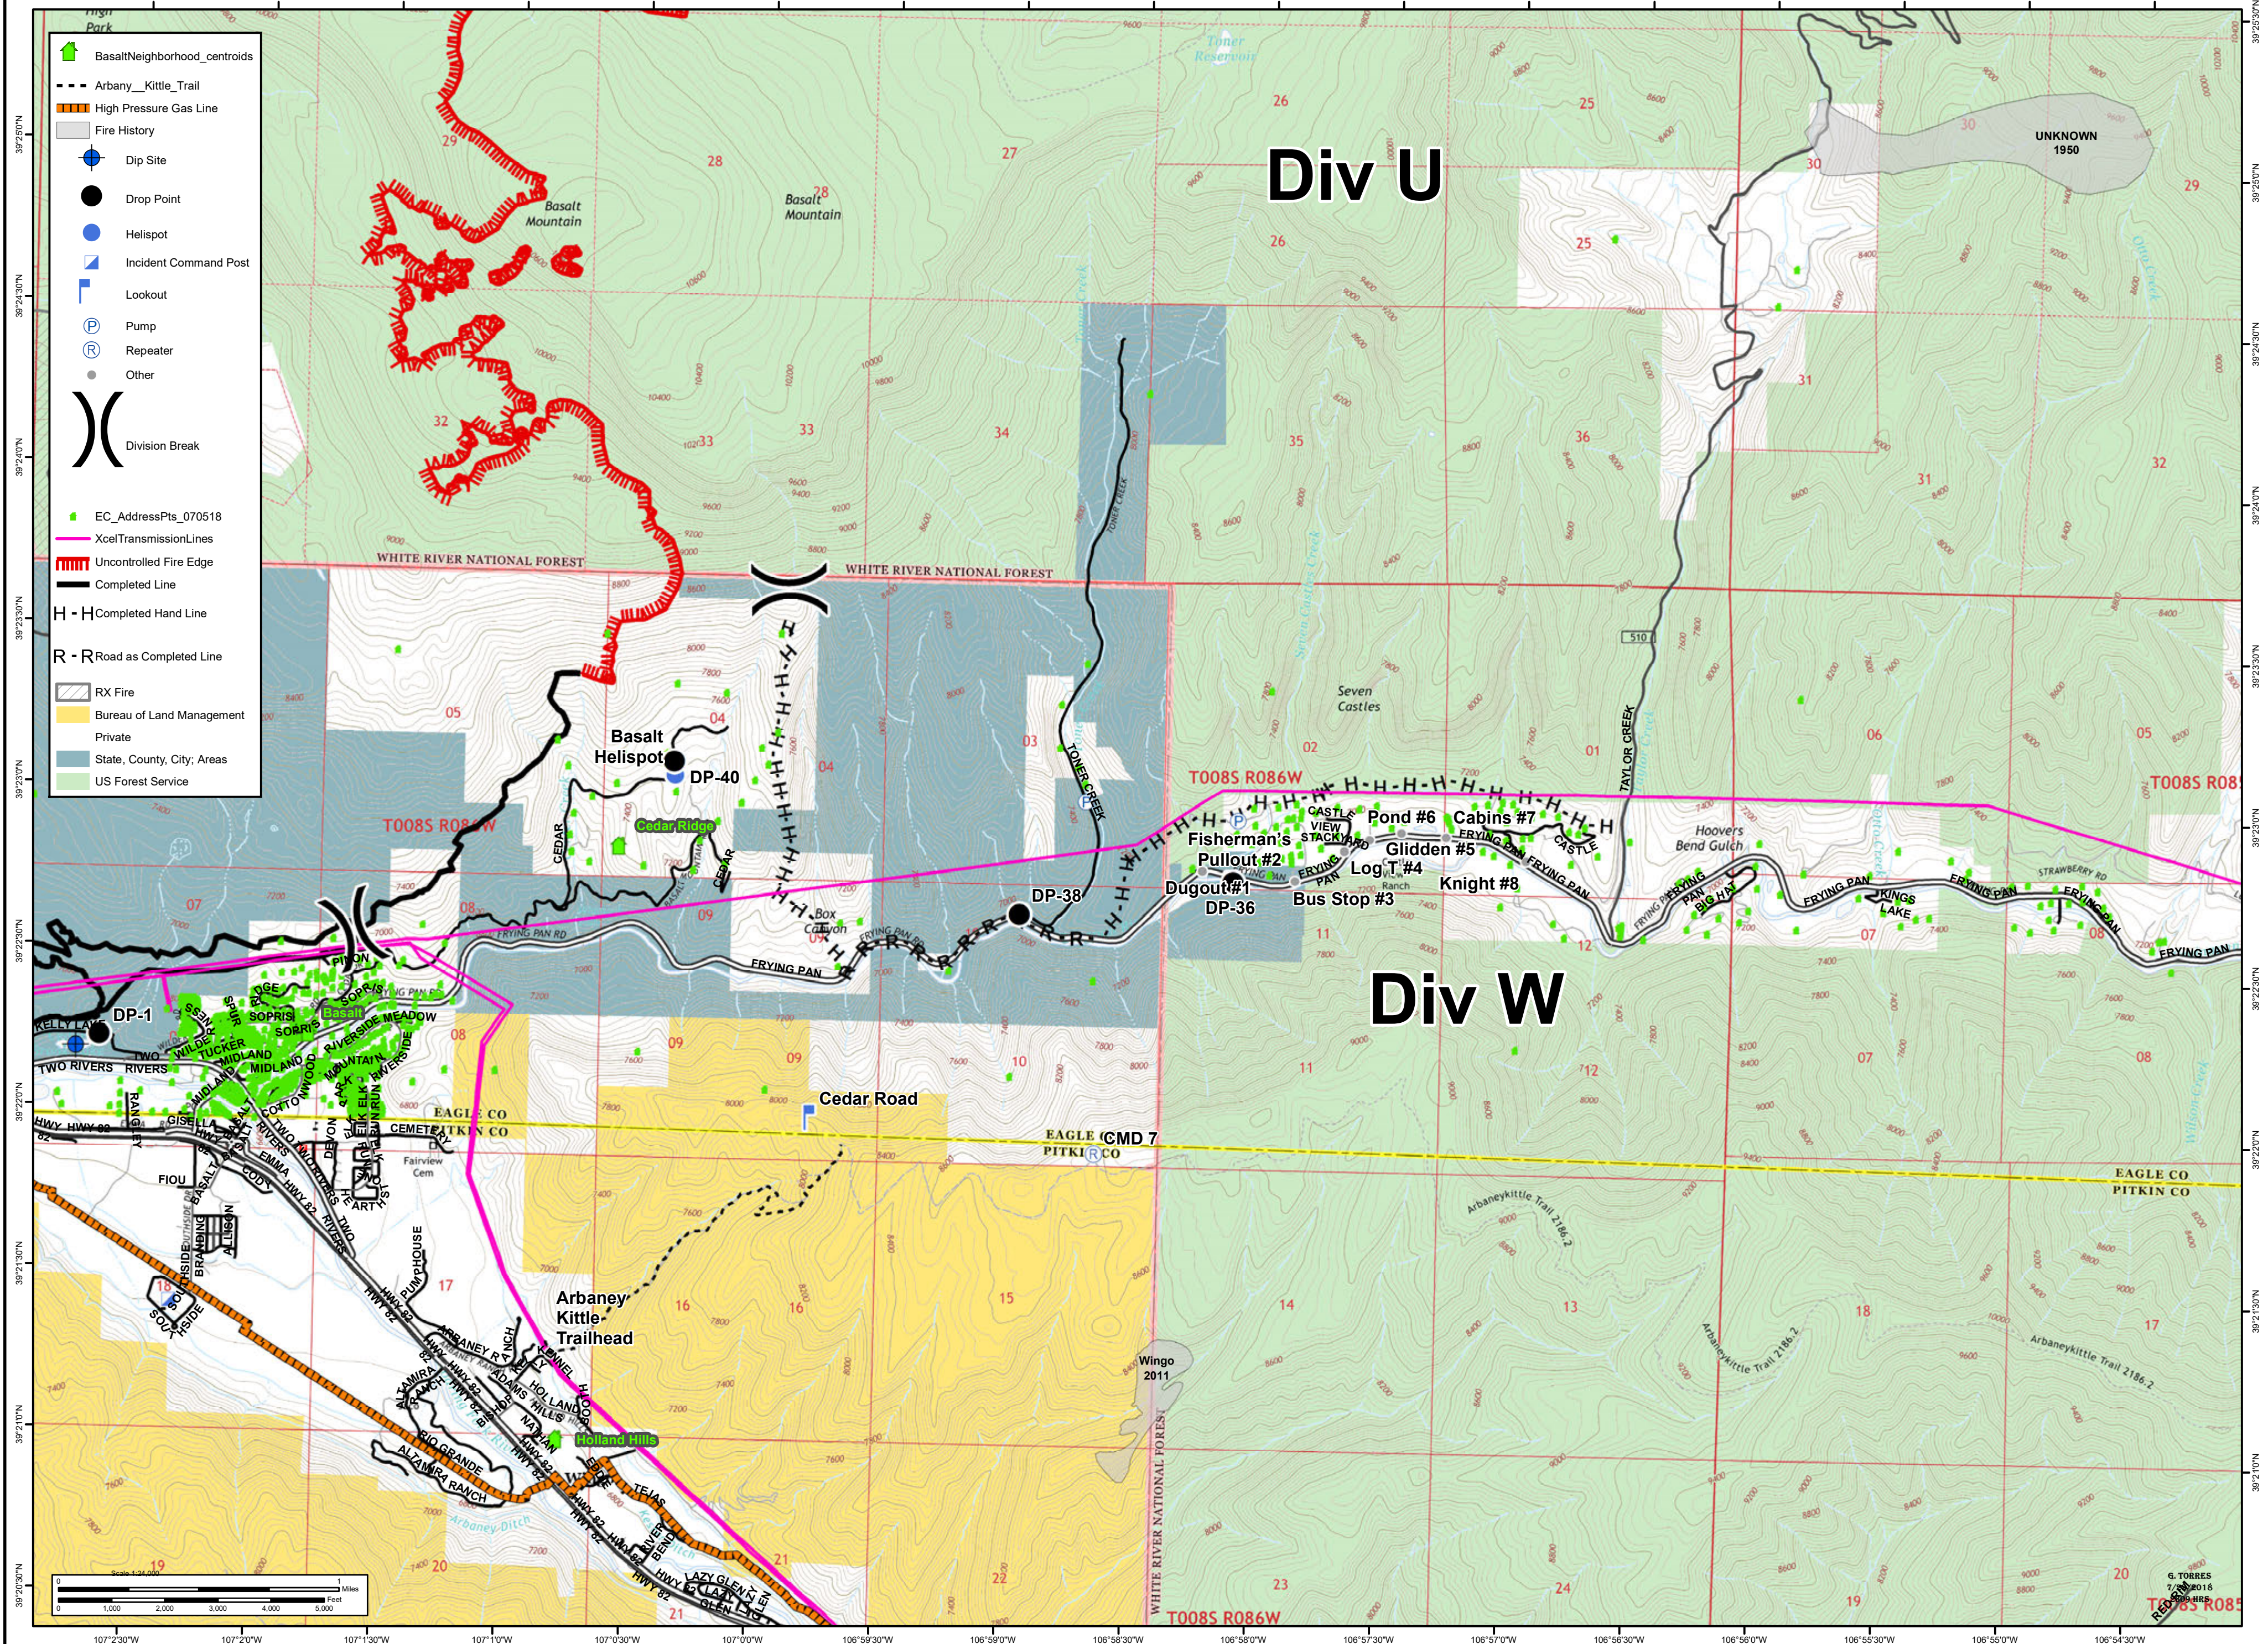

11,459 acres as of
7/22/2018 1015hrs

Lake Christine Div W

July 23, 2018
CO-EAX-000215

Div U

Div W

UNKNOWN
1950

Basalt
Helispot

Cedar Road

Arbany-
Kittle-
Trailhead

Holland Hills

Wingo
2011

EAGLE (CMD 7
PITKIN CO

EAGLE CO
PITKIN CO

G. TORRES
7/23/2018
10:15 HRS