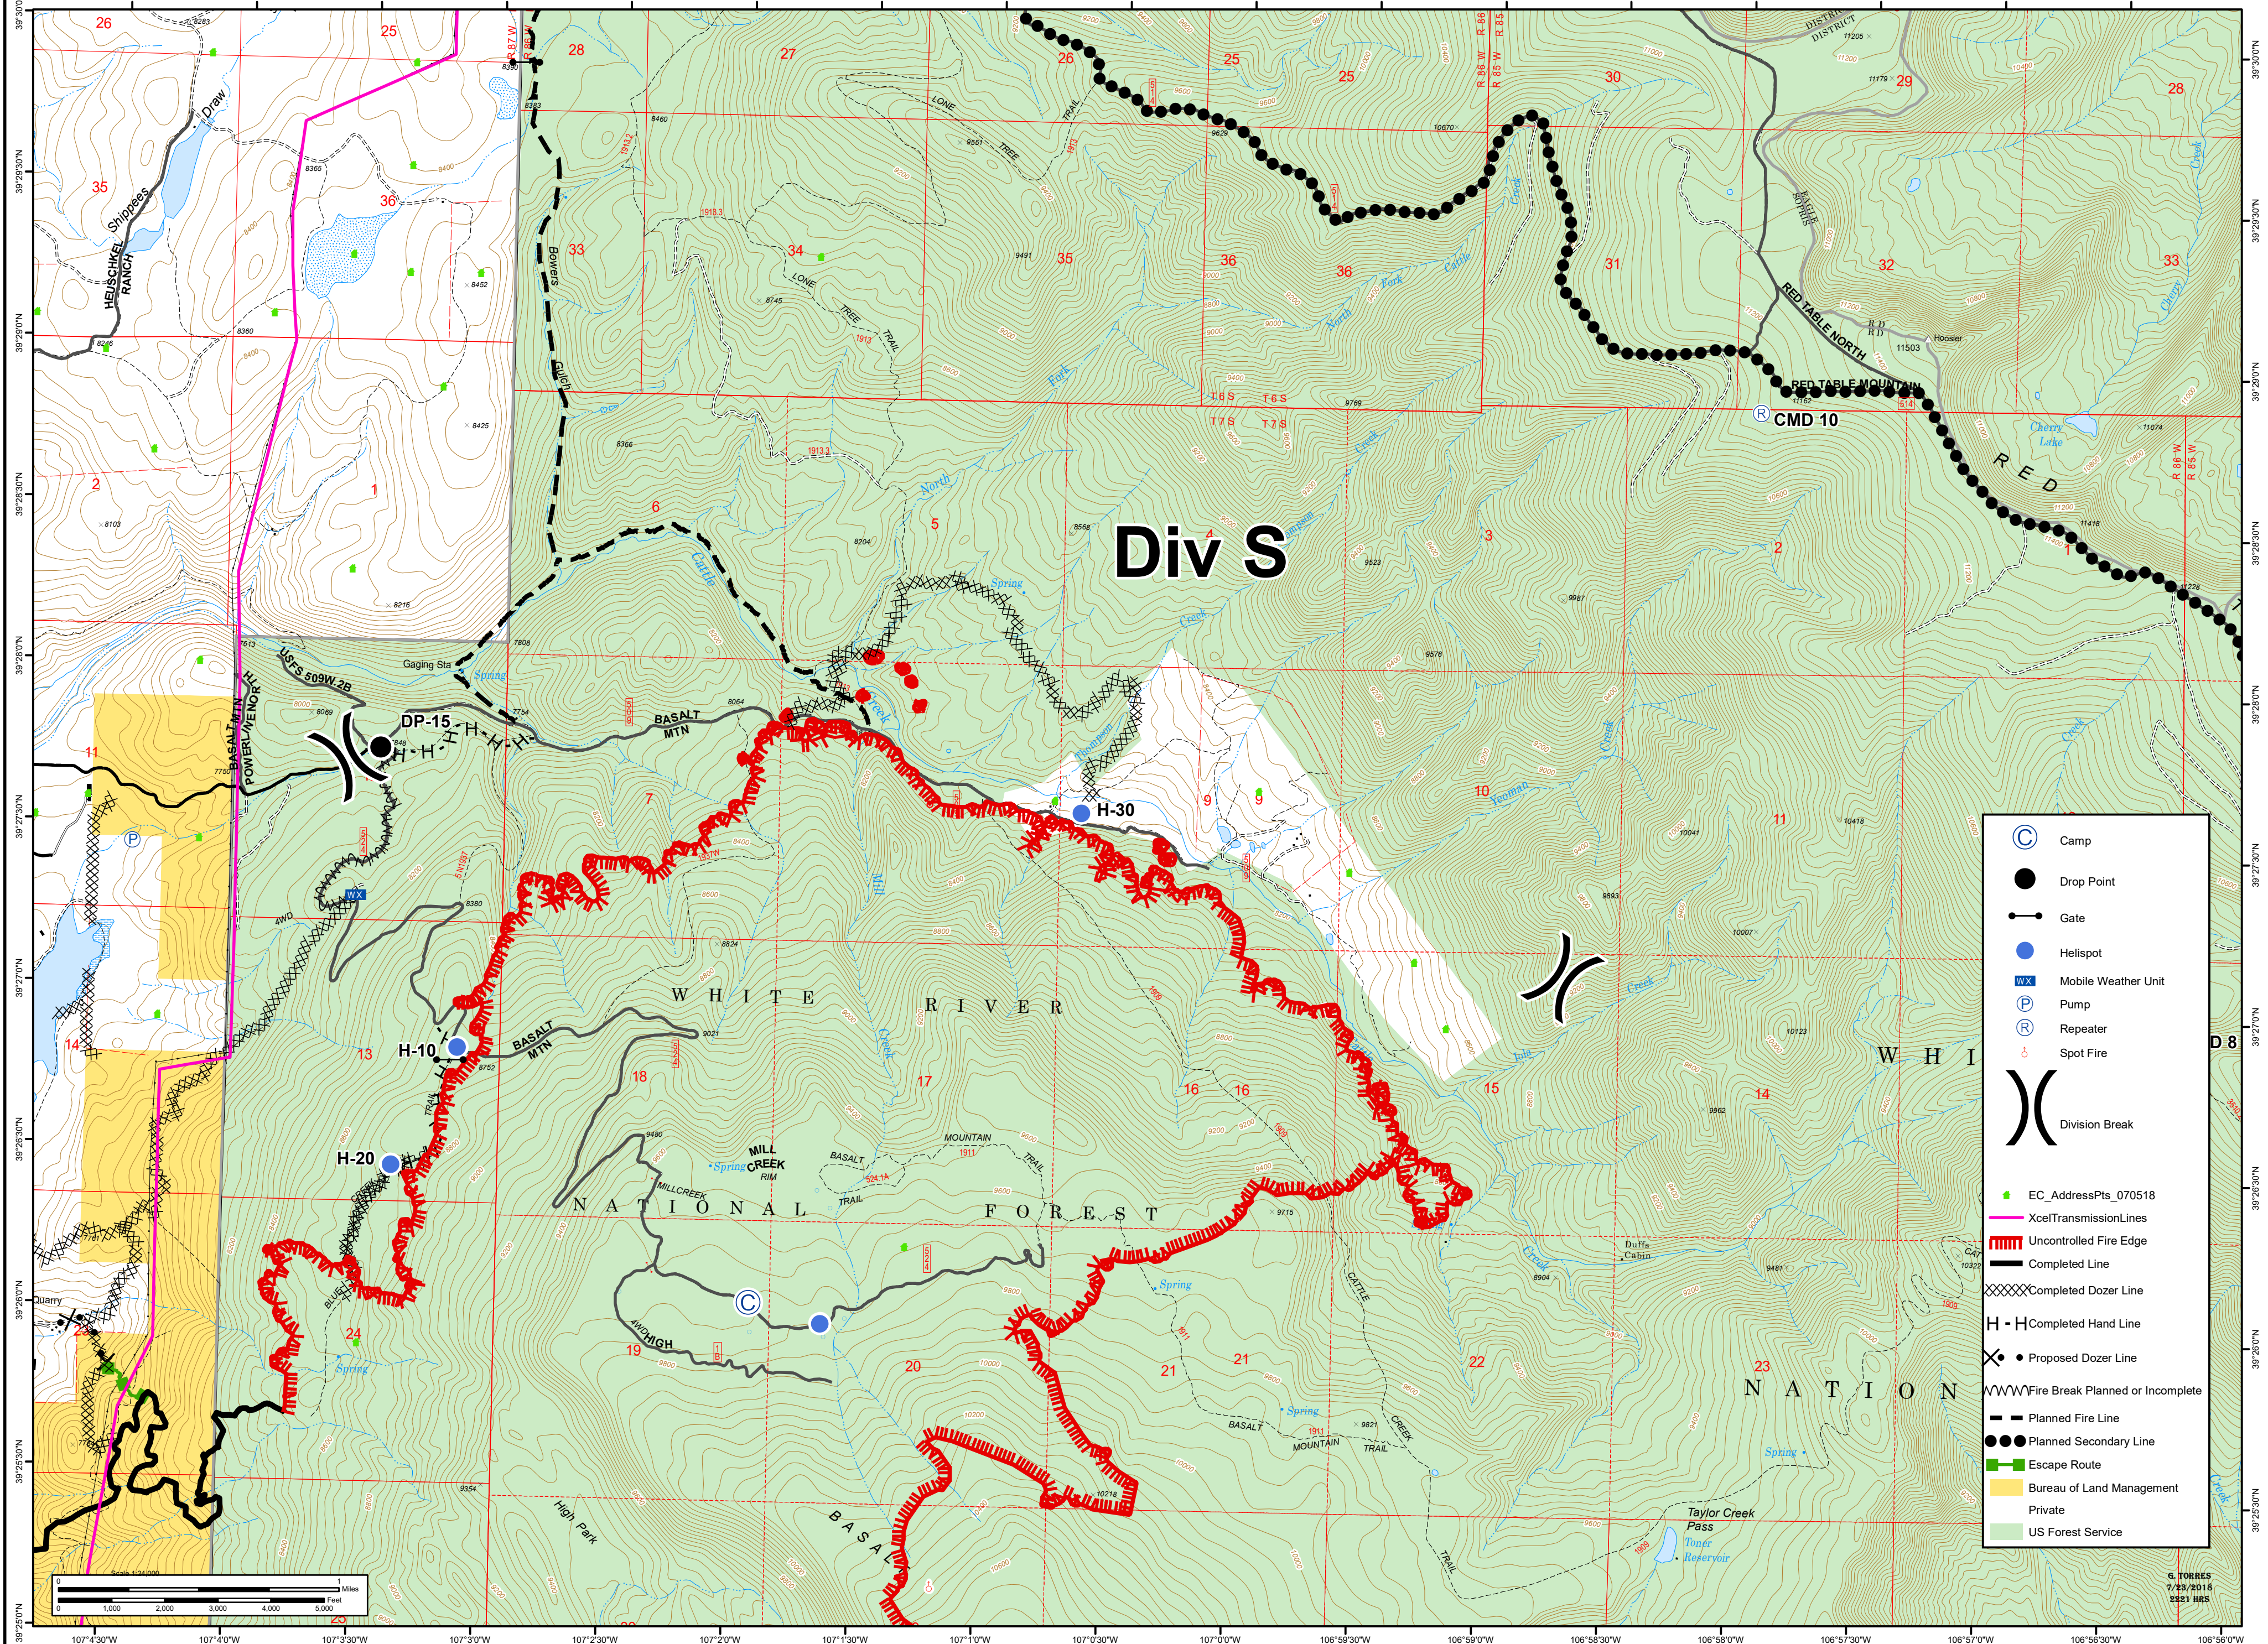

11,796 acres as of
7/23/2018 0130hrs

Lake Christine Div S

July 24, 2018
CO-EAX-000215

- Camp
- Drop Point
- Gate
- Helispot
- Mobile Weather Unit
- Pump
- Repeater
- Spot Fire
- Division Break
- EC_AddressPts_070518
- XcelTransmissionLines
- Uncontrolled Fire Edge
- Completed Line
- Completed Dozer Line
- H-H Completed Hand Line
- Proposed Dozer Line
- Fire Break Planned or Incomplete
- Planned Fire Line
- Planned Secondary Line
- Escape Route
- Bureau of Land Management
- Private
- US Forest Service

G. TORRES
7/23/2018
2221 HRS