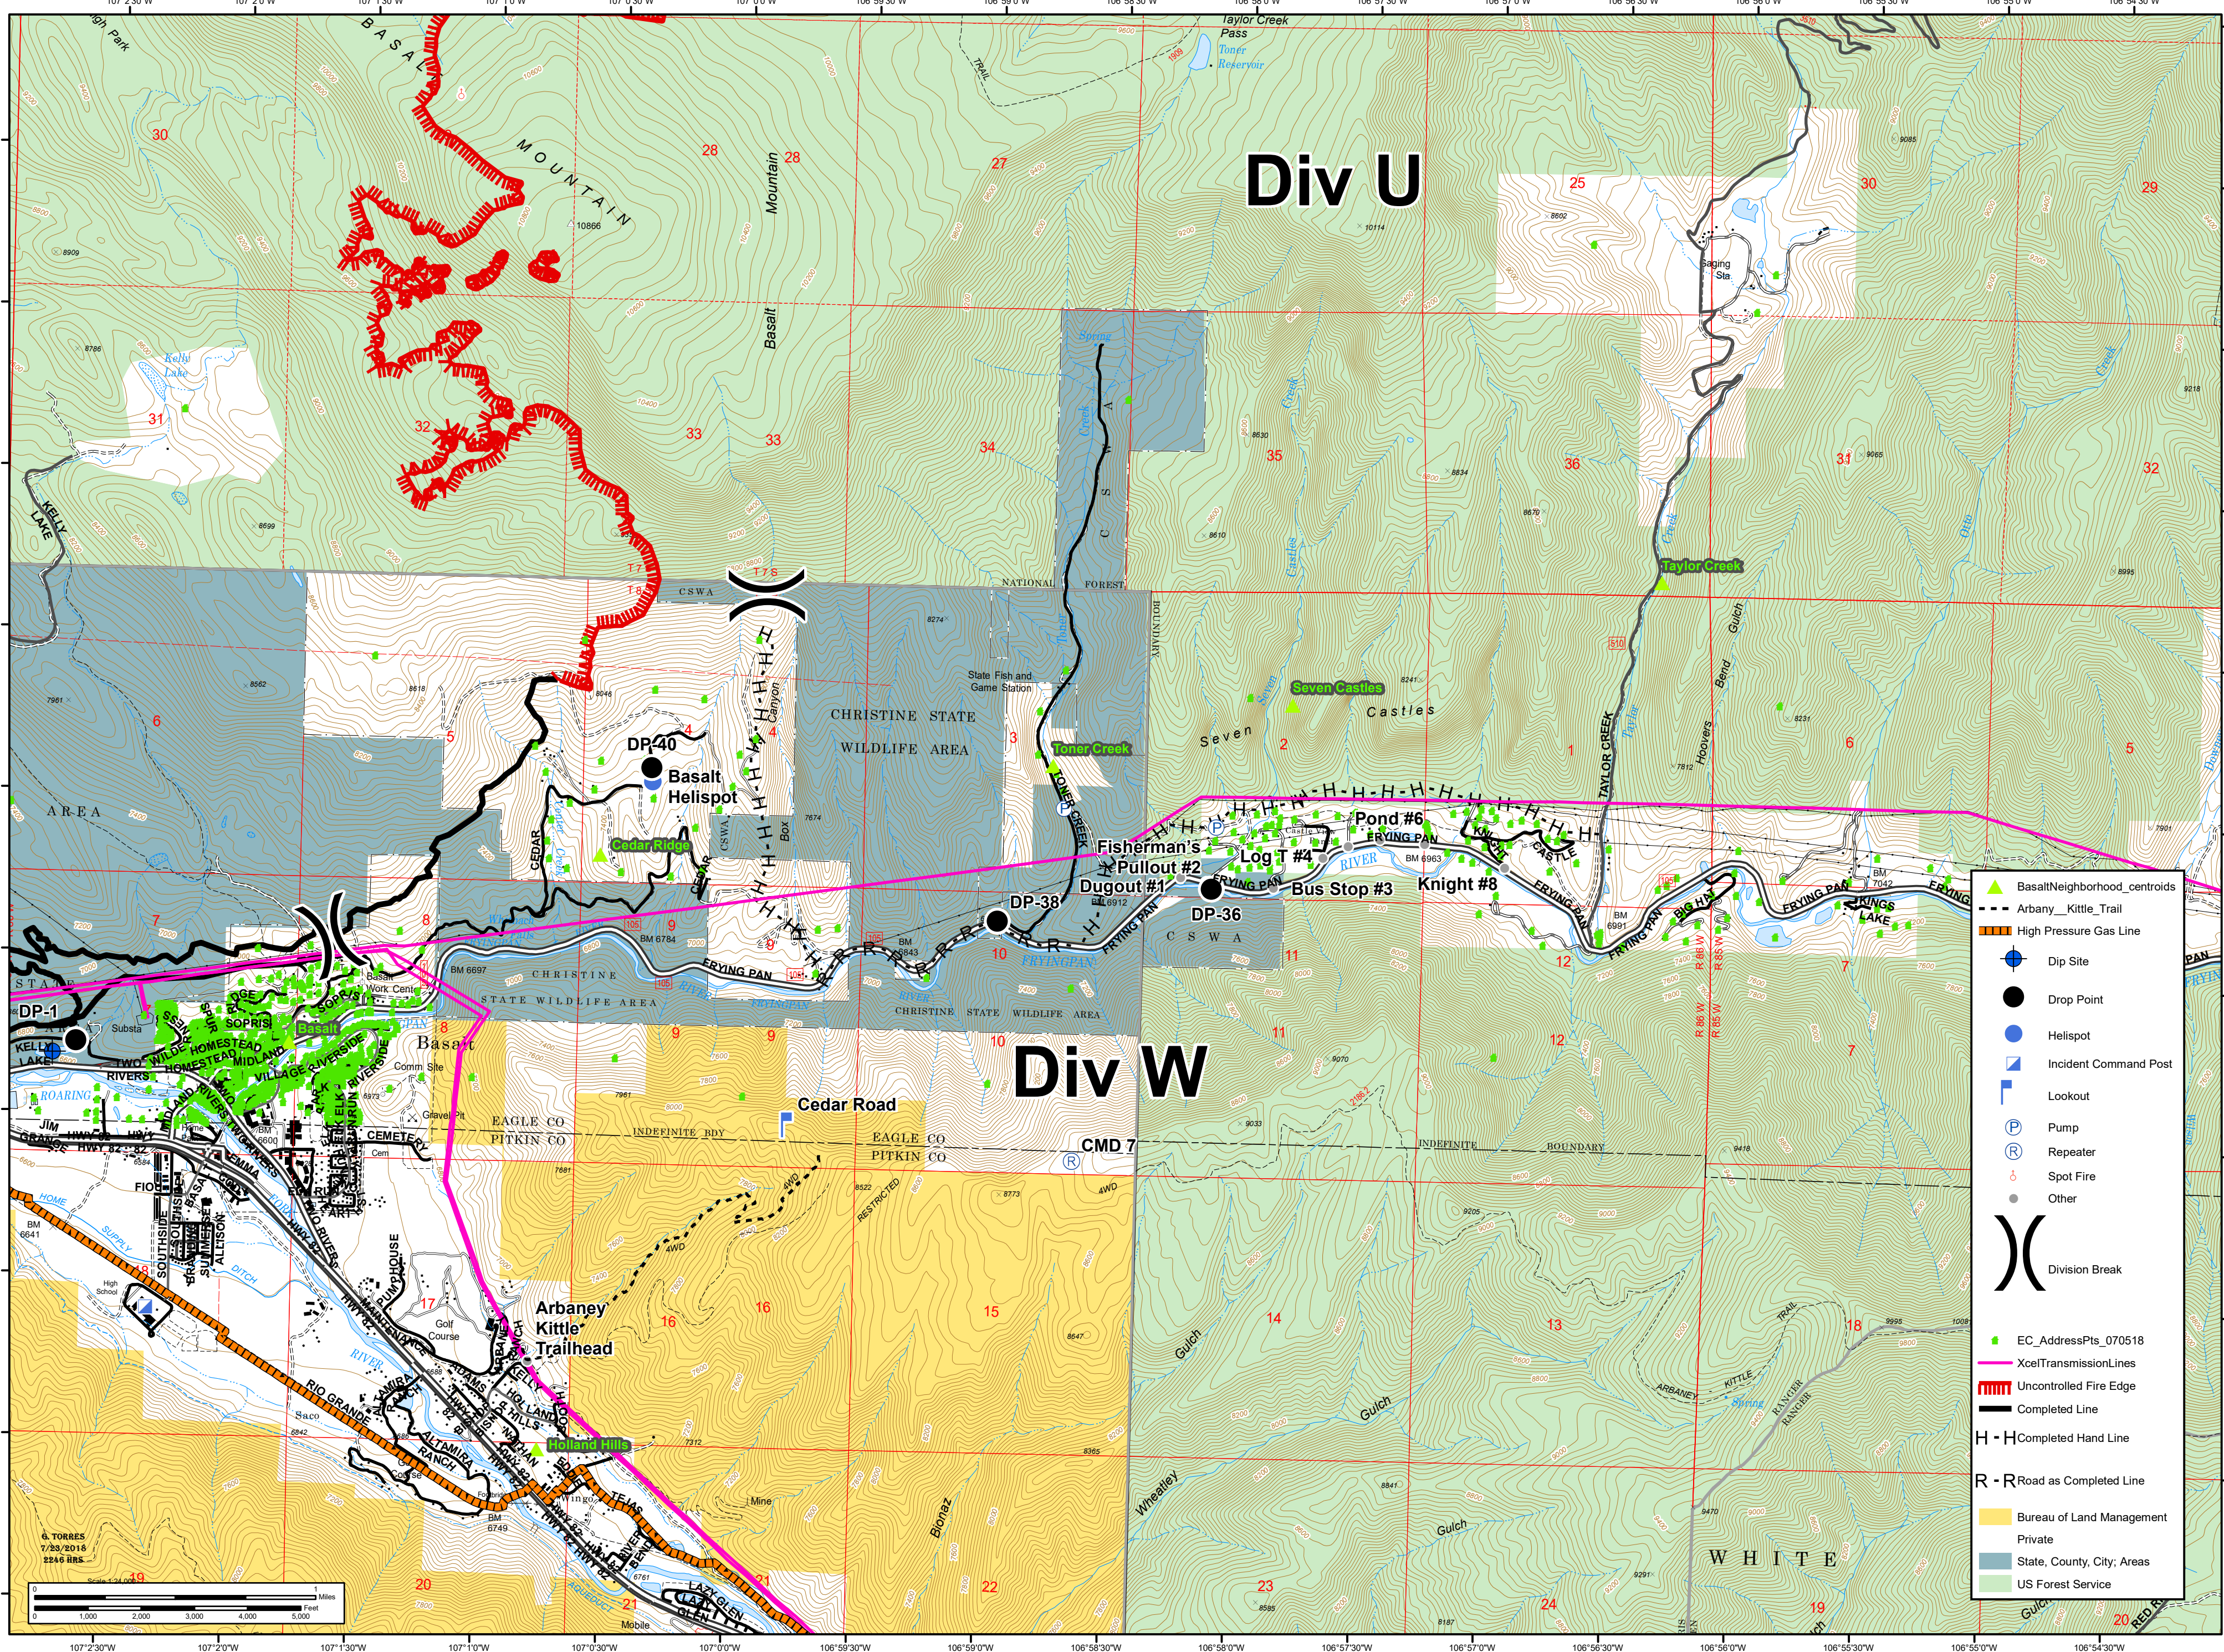

11,796 acres as of
7/23/2018 0130hrs

Lake Christine Div W

July 24, 2018
CO-EAX-000215

- BasaltNeighborhood_centroids
- Arbaney_Kittle_Trail
- High Pressure Gas Line
- Dip Site
- Drop Point
- Helispot
- Incident Command Post
- Lookout
- Pump
- Repeater
- Spot Fire
- Other
- Division Break
- EC_AddressPts_070518
- XcelTransmissionLines
- Uncontrolled Fire Edge
- Completed Line
- Completed Hand Line
- Road as Completed Line
- Bureau of Land Management
- Private
- State, County, City, Areas
- US Forest Service