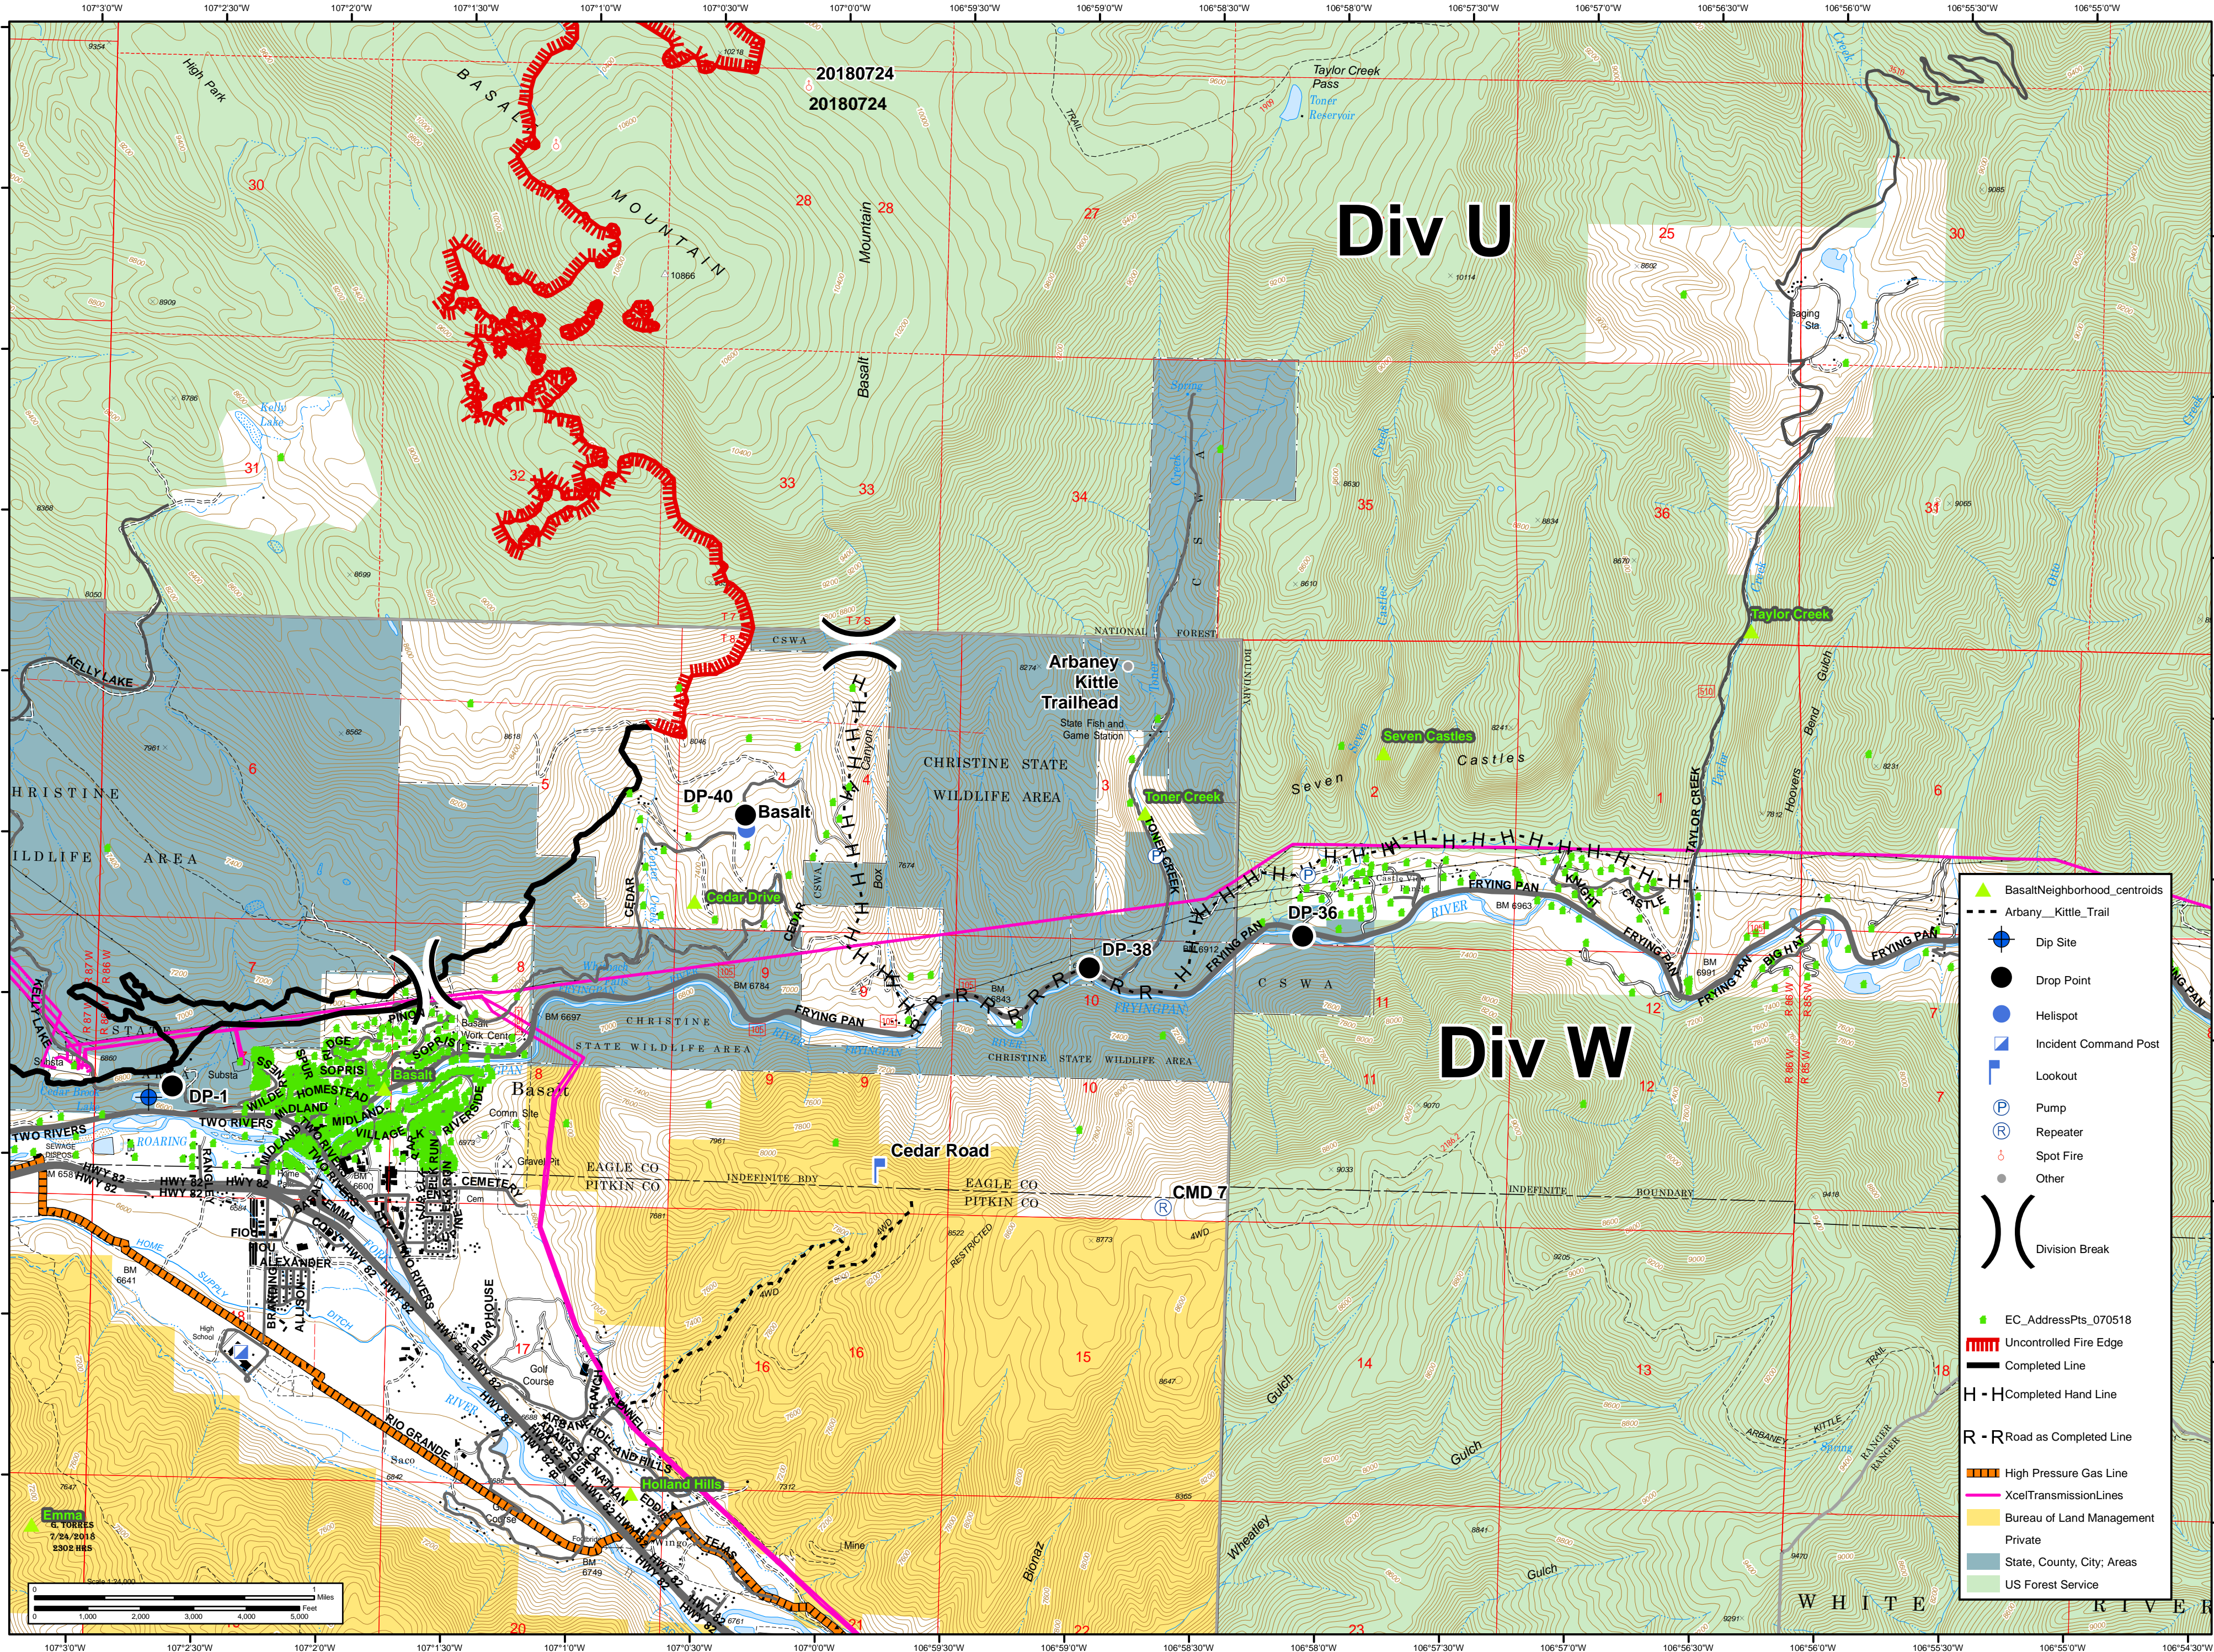

11,878 acres as of
7/23/2018 2300hrs

Lake Christine Div W

July 25, 2018
CO-EAX-000215

- BasaltNeighborhood_centroids
- Arbaney_Kittle_Trail
- Dip Site
- Drop Point
- Helispot
- Incident Command Post
- Lookout
- Pump
- Repeater
- Spot Fire
- Other
- Division Break
- EC_AddressPts_070518
- Uncontrolled Fire Edge
- Completed Line
- Completed Hand Line
- Road as Completed Line
- High Pressure Gas Line
- XcelTransmissionLines
- Bureau of Land Management Private
- State, County, City, Areas
- US Forest Service