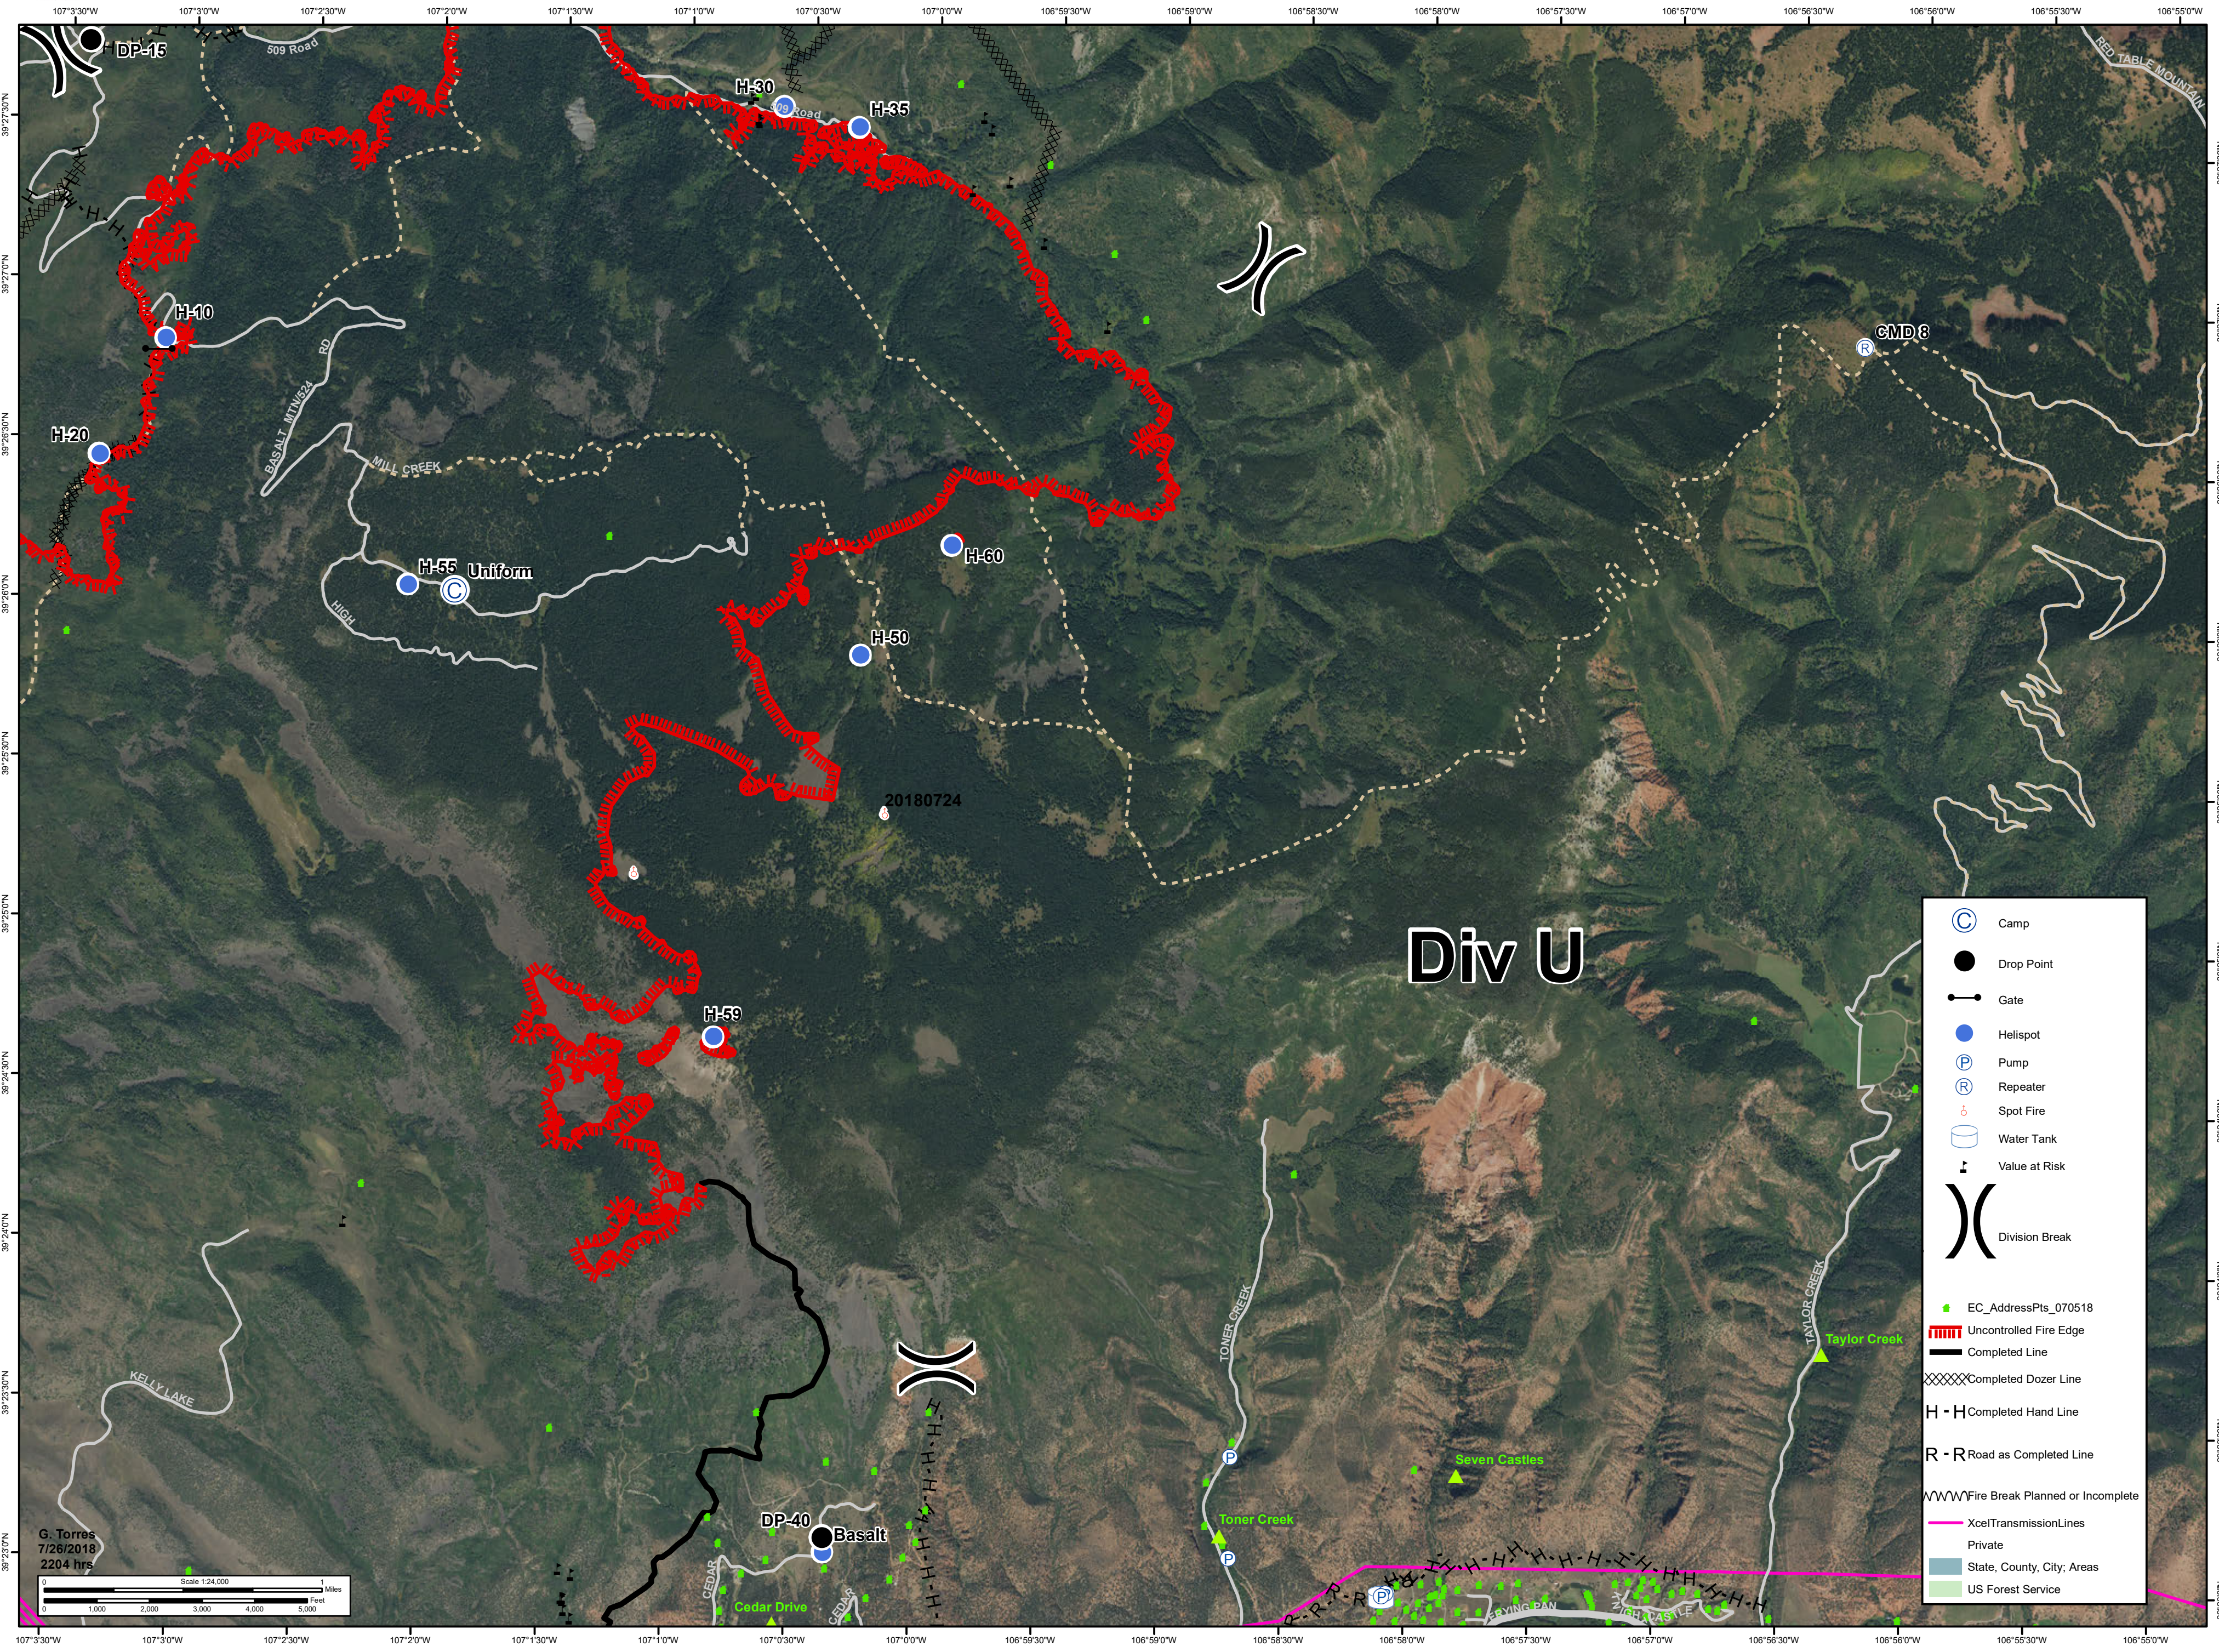

12,186 acres as of
7/26/2018 1430 hrs

Lake Christine Div U

July 27, 2018
CO-EAX-000215

G. Torres
7/26/2018
2204 hrs

Scale 1:24,000

0 1,000 2,000 3,000 4,000 5,000 Feet