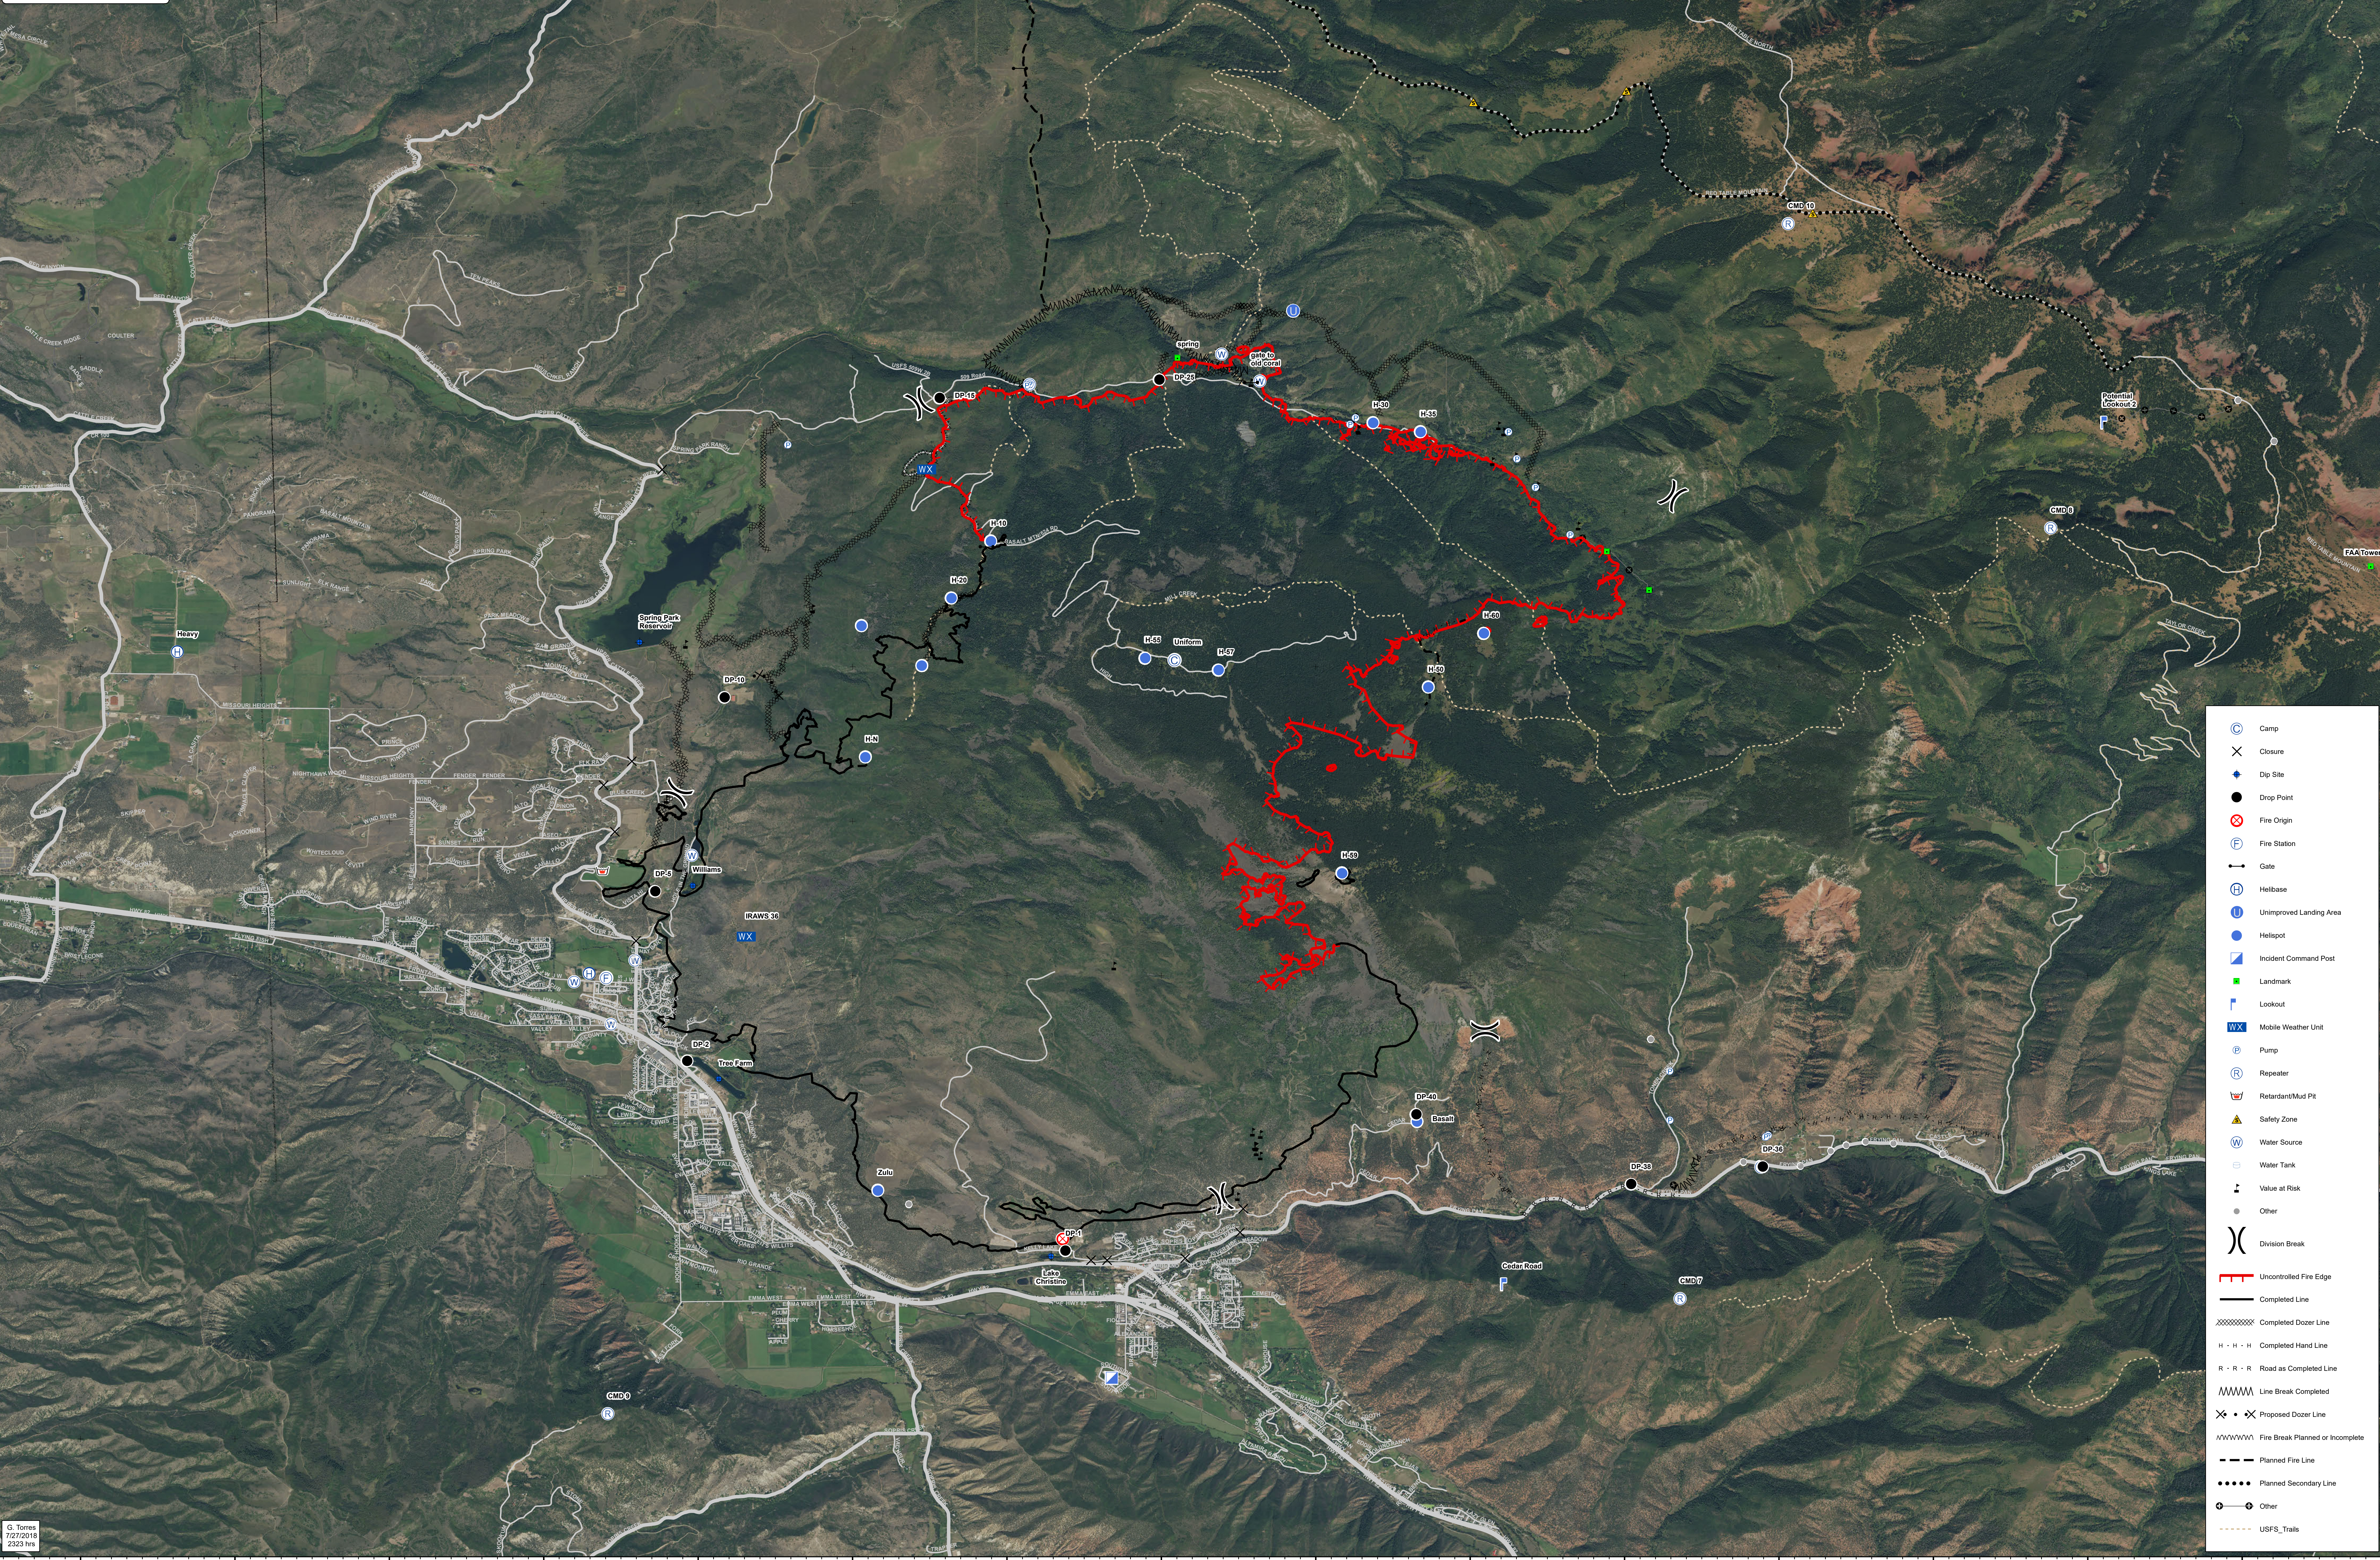

All Features

Lake Christine
CO-EAX-215

July 28, 2018

12,569 acres

MMA Flight 1730 hrs

- Camp
- ✕ Closure
- ◆ Dip Site
- Drop Point
- ⊗ Fire Origin
- Ⓜ Fire Station
- ↔ Gate
- Ⓜ Helibase
- Ⓜ Unimproved Landing Area
- Heliport
- Ⓜ Incident Command Post
- Ⓜ Landmark
- Ⓜ Lookout
- Ⓜ Mobile Weather Unit
- Ⓜ Pump
- Ⓜ Repeater
- Ⓜ Retardant/Mud Pit
- Ⓜ Safety Zone
- Ⓜ Water Source
- Ⓜ Water Tank
- Ⓜ Value at Risk
- Ⓜ Other
- Ⓜ Division Break
- Ⓜ Uncontrolled Fire Edge
- Ⓜ Completed Line
- Ⓜ Completed Dozer Line
- Ⓜ Completed Hand Line
- Ⓜ Road as Completed Line
- Ⓜ Line Break Completed
- Ⓜ Proposed Dozer Line
- Ⓜ Fire Break Planned or Incomplete
- Ⓜ Planned Fire Line
- Ⓜ Planned Secondary Line
- Ⓜ Other
- Ⓜ USFS_Trails