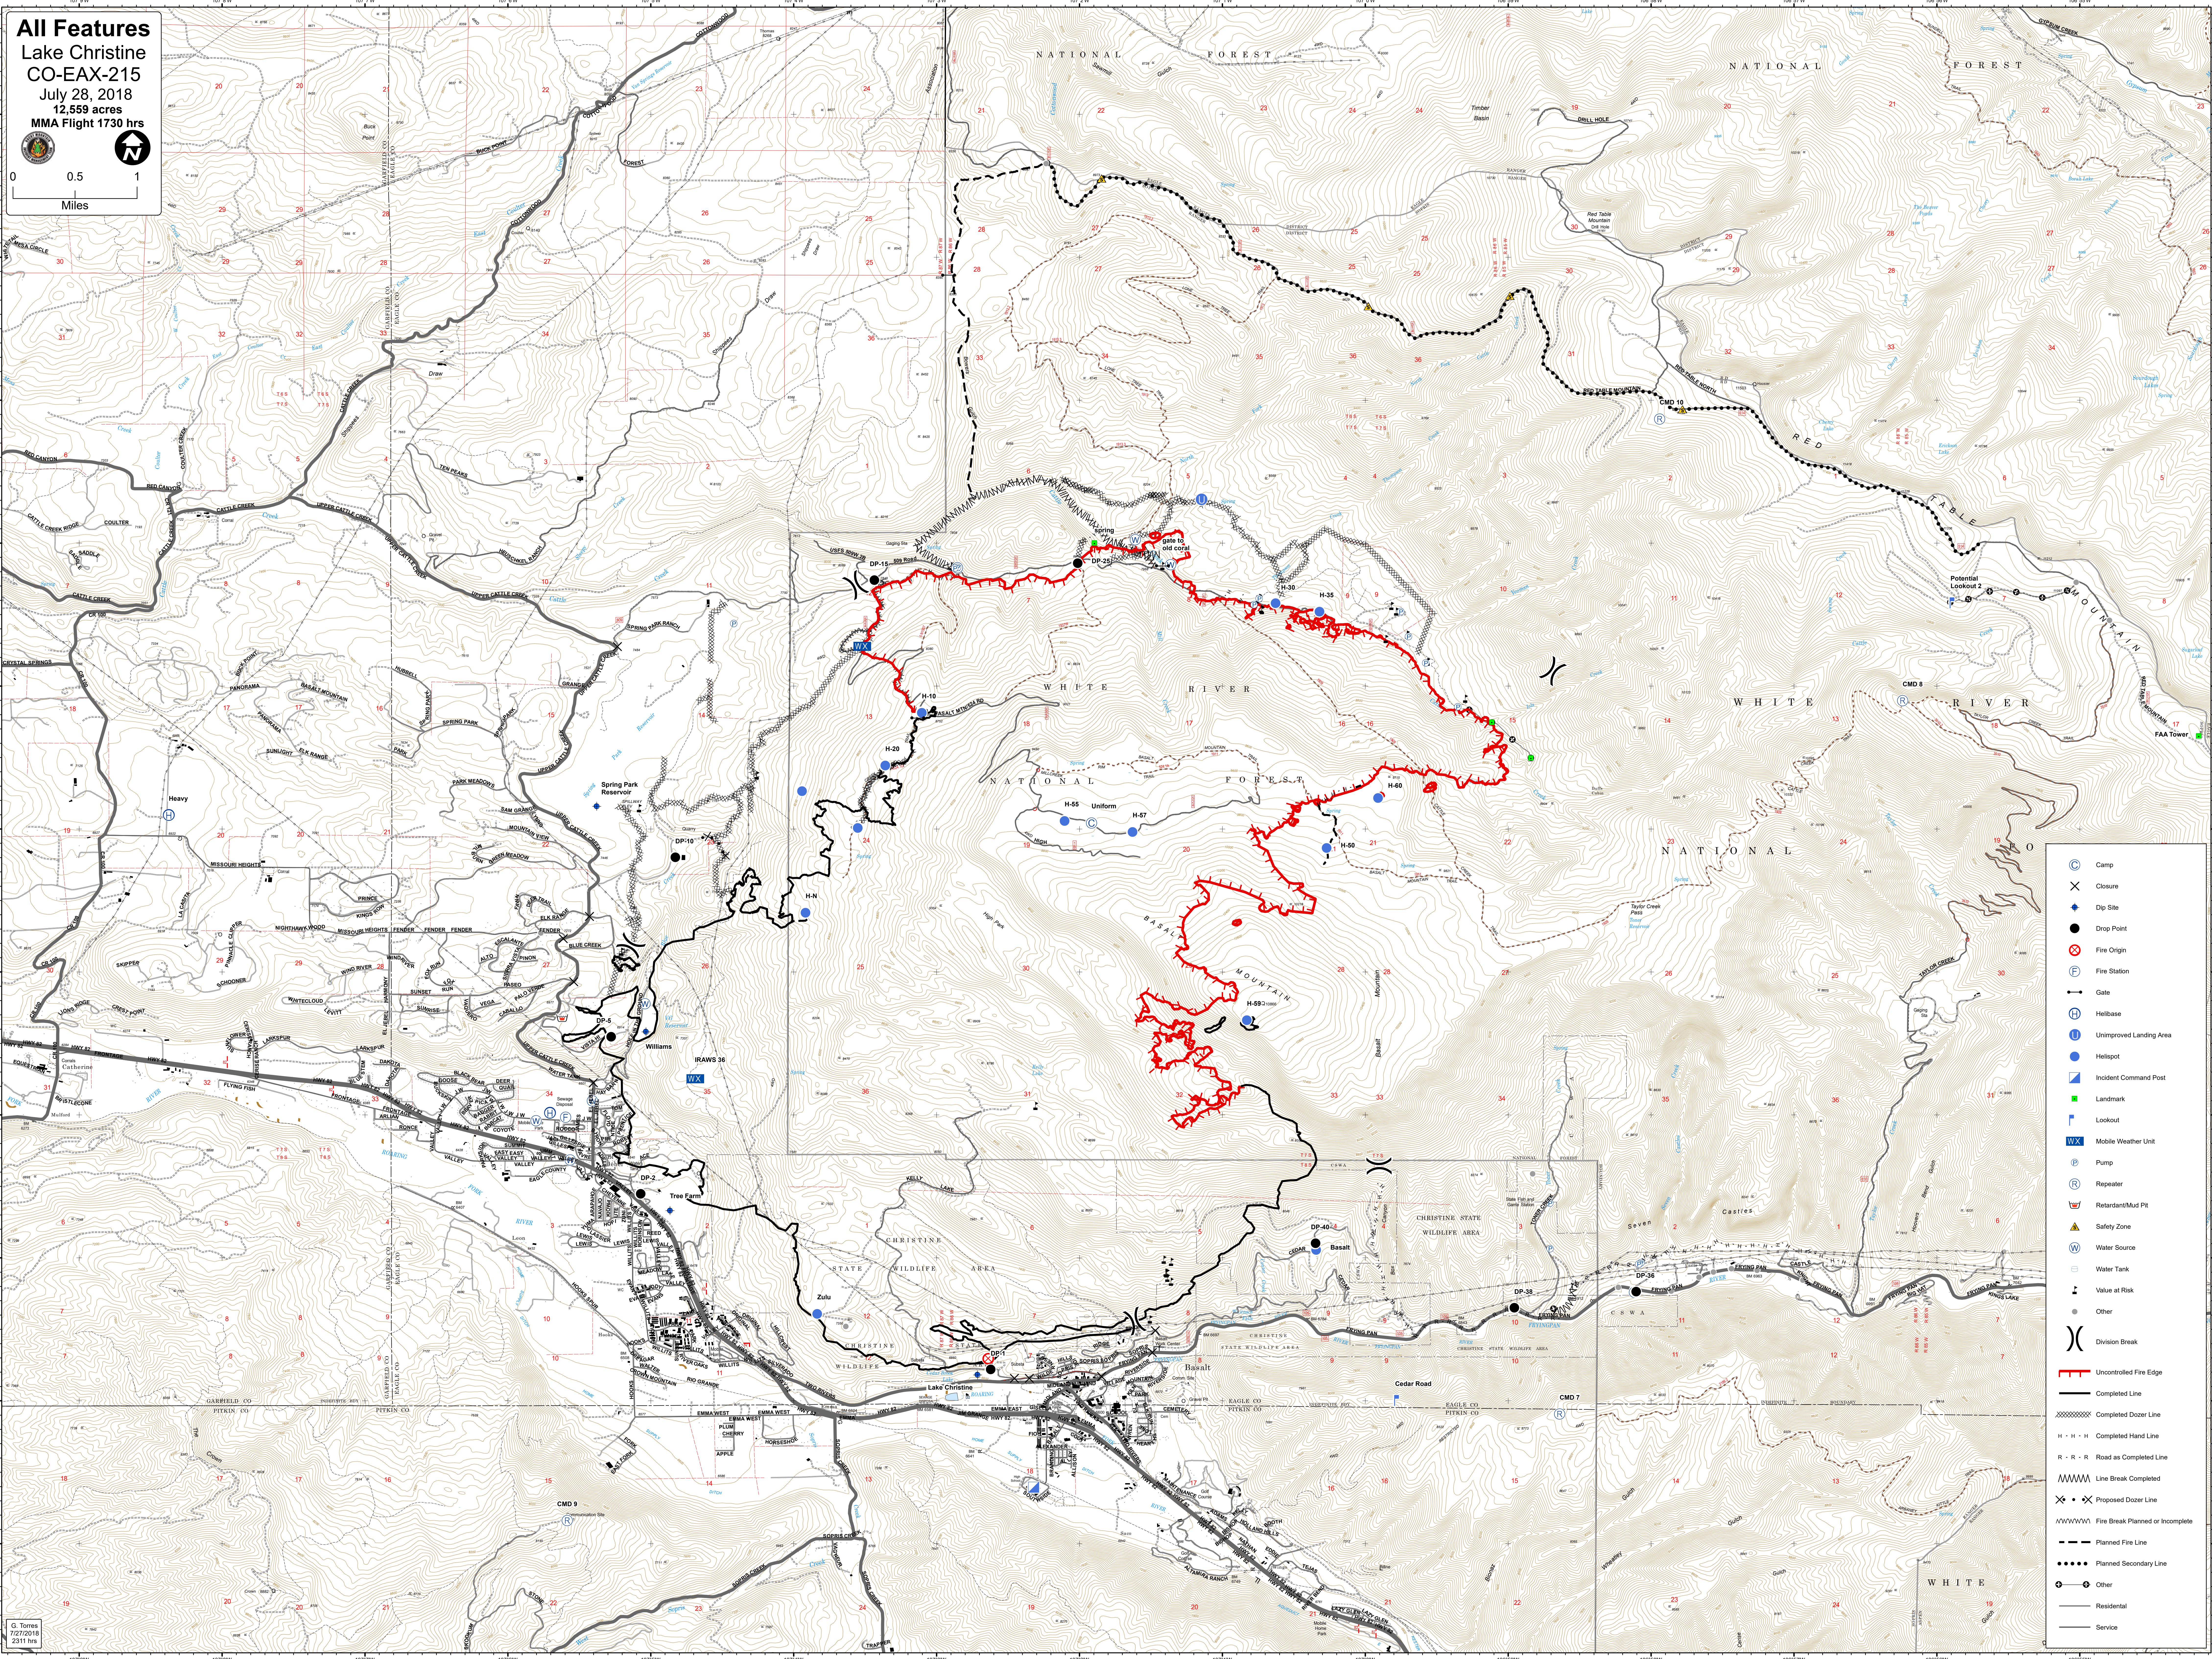

All Features
 Lake Christine
 CO-EAX-215
 July 28, 2018
 12,569 acres
 MMA Flight 1730 hrs

- Camp
- Closure
- Dip Site
- Drop Point
- Fire Origin
- Fire Station
- Gate
- Helibase
- Unimproved Landing Area
- Helispot
- Incident Command Post
- Landmark
- Lookout
- Mobile Weather Unit
- Pump
- Repeater
- Retardant/Mud Pit
- Safety Zone
- Water Source
- Water Tank
- Value at Risk
- Other
- Division Break
- Uncontrolled Fire Edge
- Completed Line
- Completed Dozer Line
- Completed Hand Line
- Road as Completed Line
- Line Break Completed
- Proposed Dozer Line
- Fire Break Planned or Incomplete
- Planned Fire Line
- Planned Secondary Line
- Other
- Residential
- Service