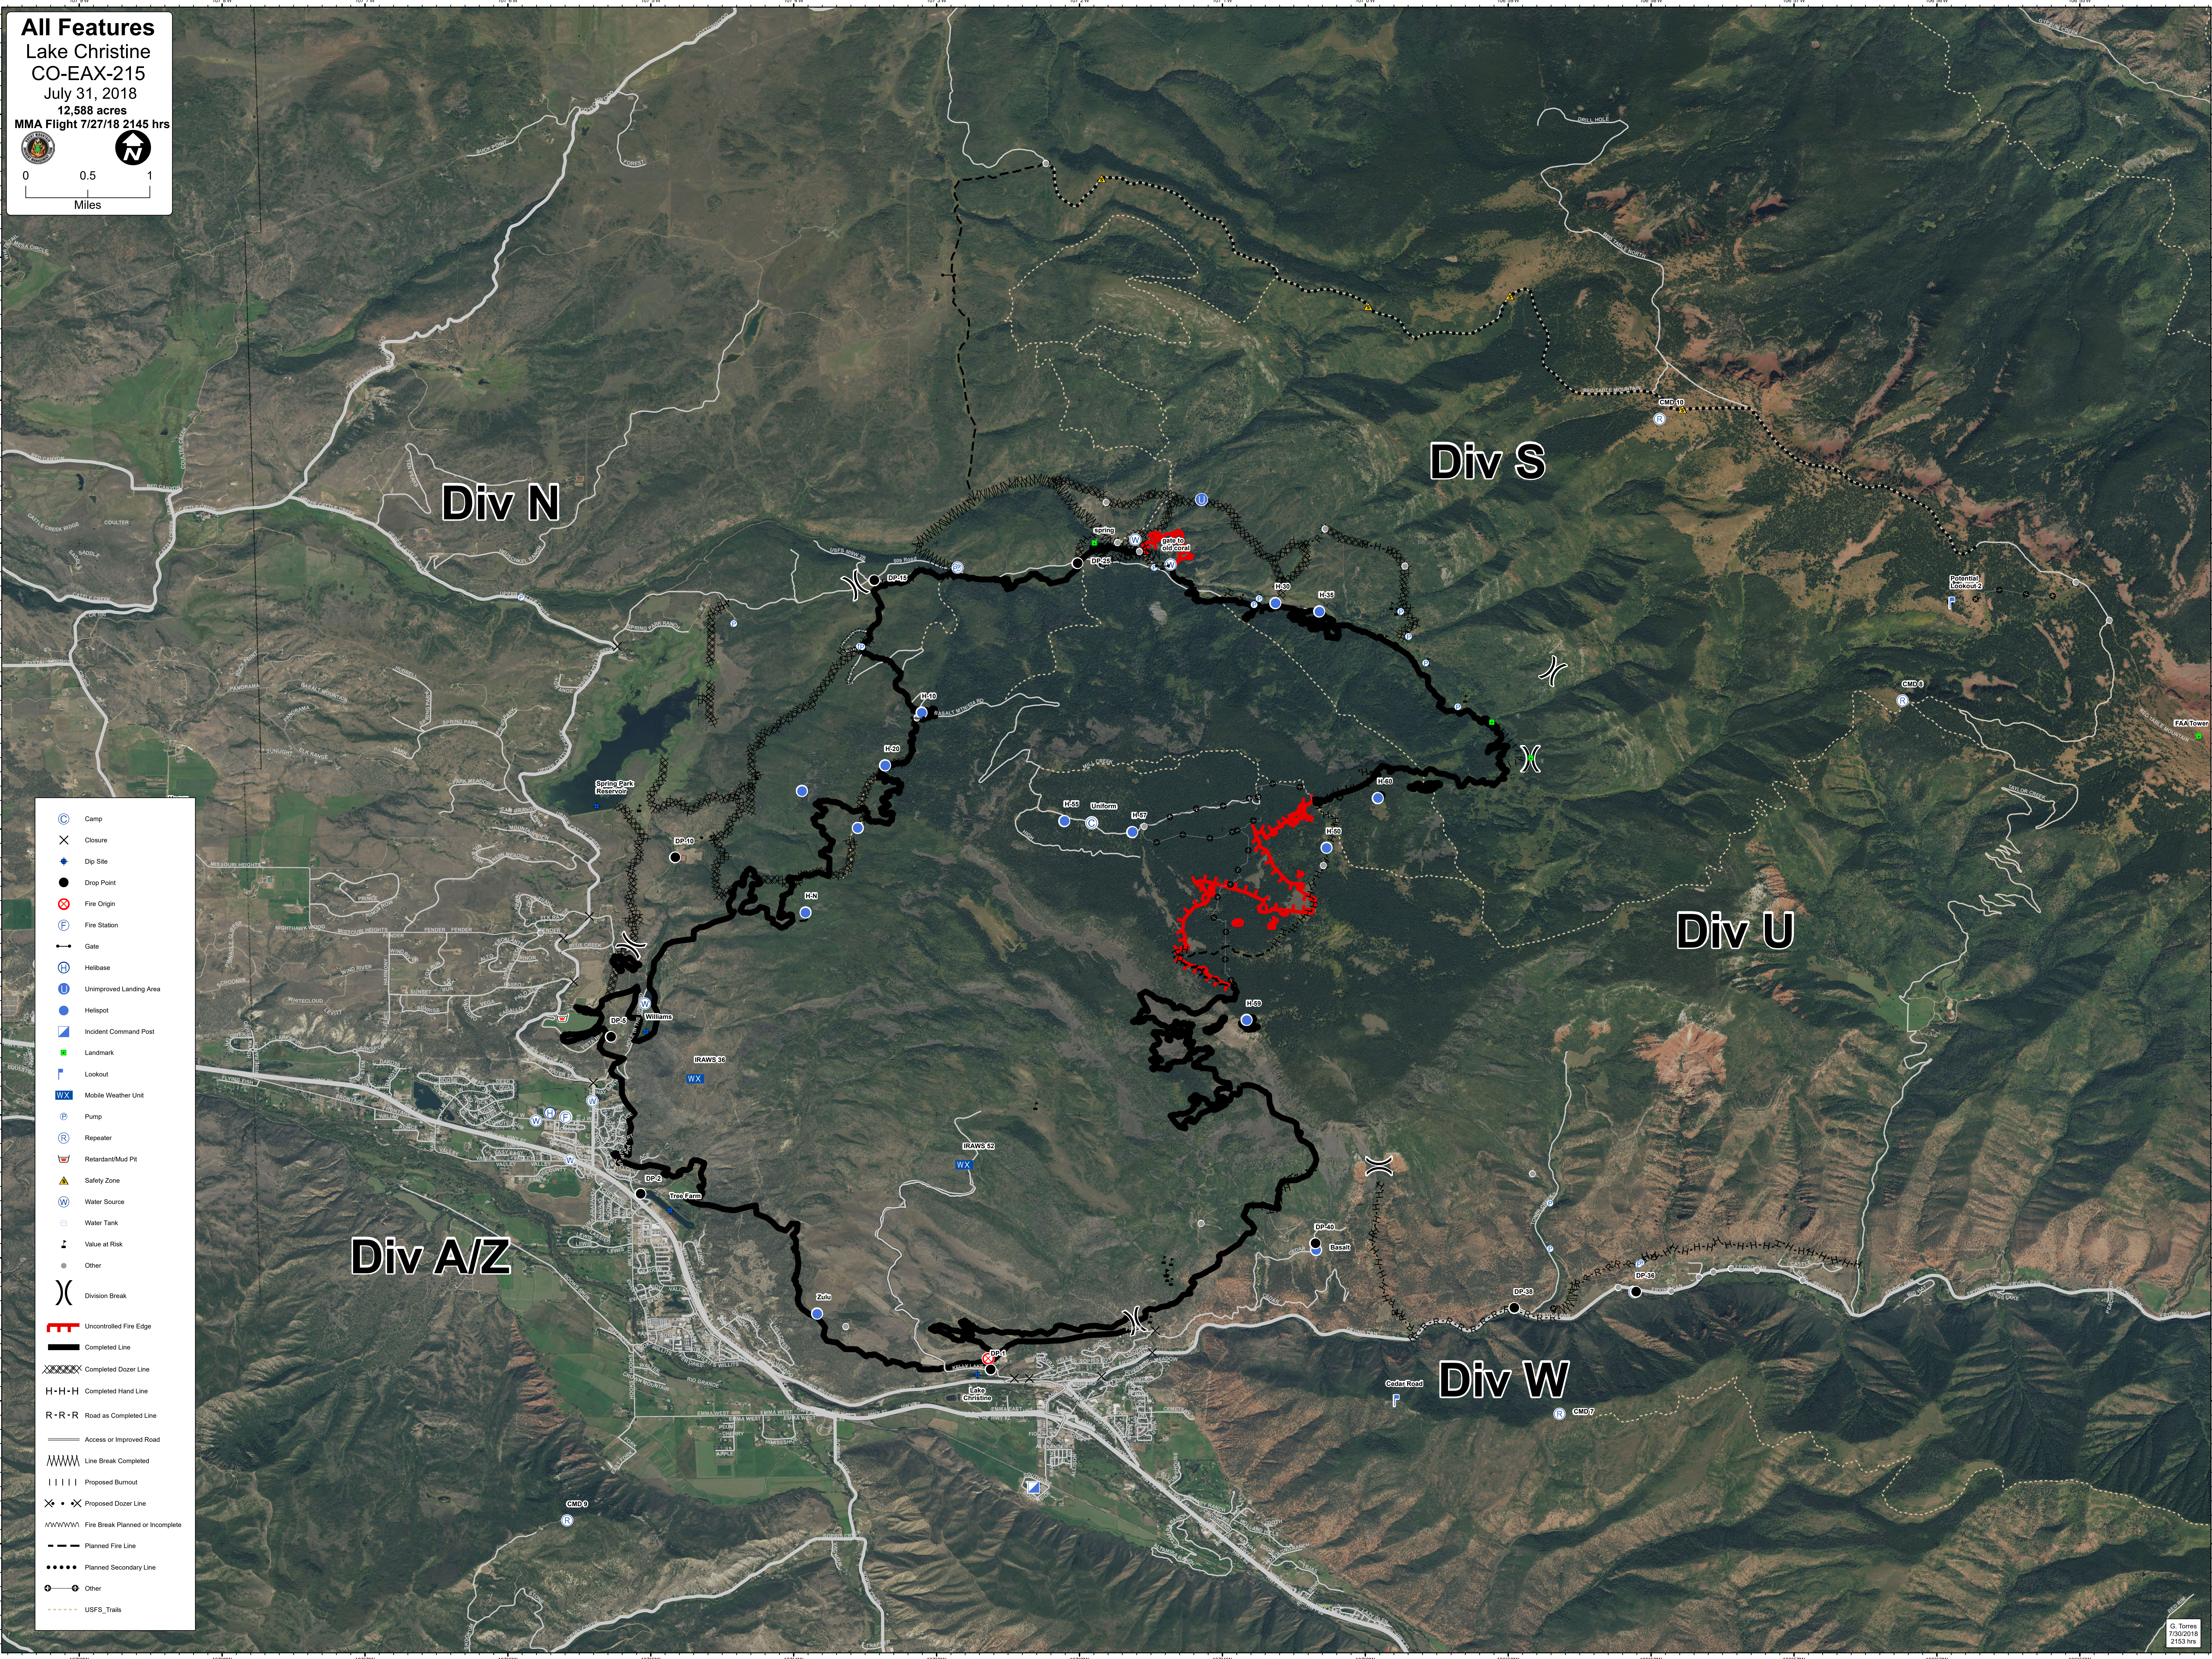

All Features
 Lake Christine
 CO-EAX-215
 July 31, 2018
 12,588 acres
 MMA Flight 7/27/18 2145 hrs

- Camp
- Closure
- Dip Site
- Drop Point
- Fire Origin
- Fire Station
- Gate
- Helibase
- Unimproved Landing Area
- Hellsport
- Incident Command Post
- Landmark
- Lookout
- Mobile Weather Unit
- Pump
- Repeater
- Retardant/Mud Pit
- Safety Zone
- Water Source
- Water Tank
- Value at Risk
- Other
- Division Break
- Uncontrolled Fire Edge
- Completed Line
- Completed Dozer Line
- Completed Hand Line
- Road as Completed Line
- Access or Improved Road
- Line Break Completed
- Proposed Burnout
- Proposed Dozer Line
- Fire Break Planned or Incomplete
- Planned Fire Line
- Planned Secondary Line
- Other
- USFS Trails