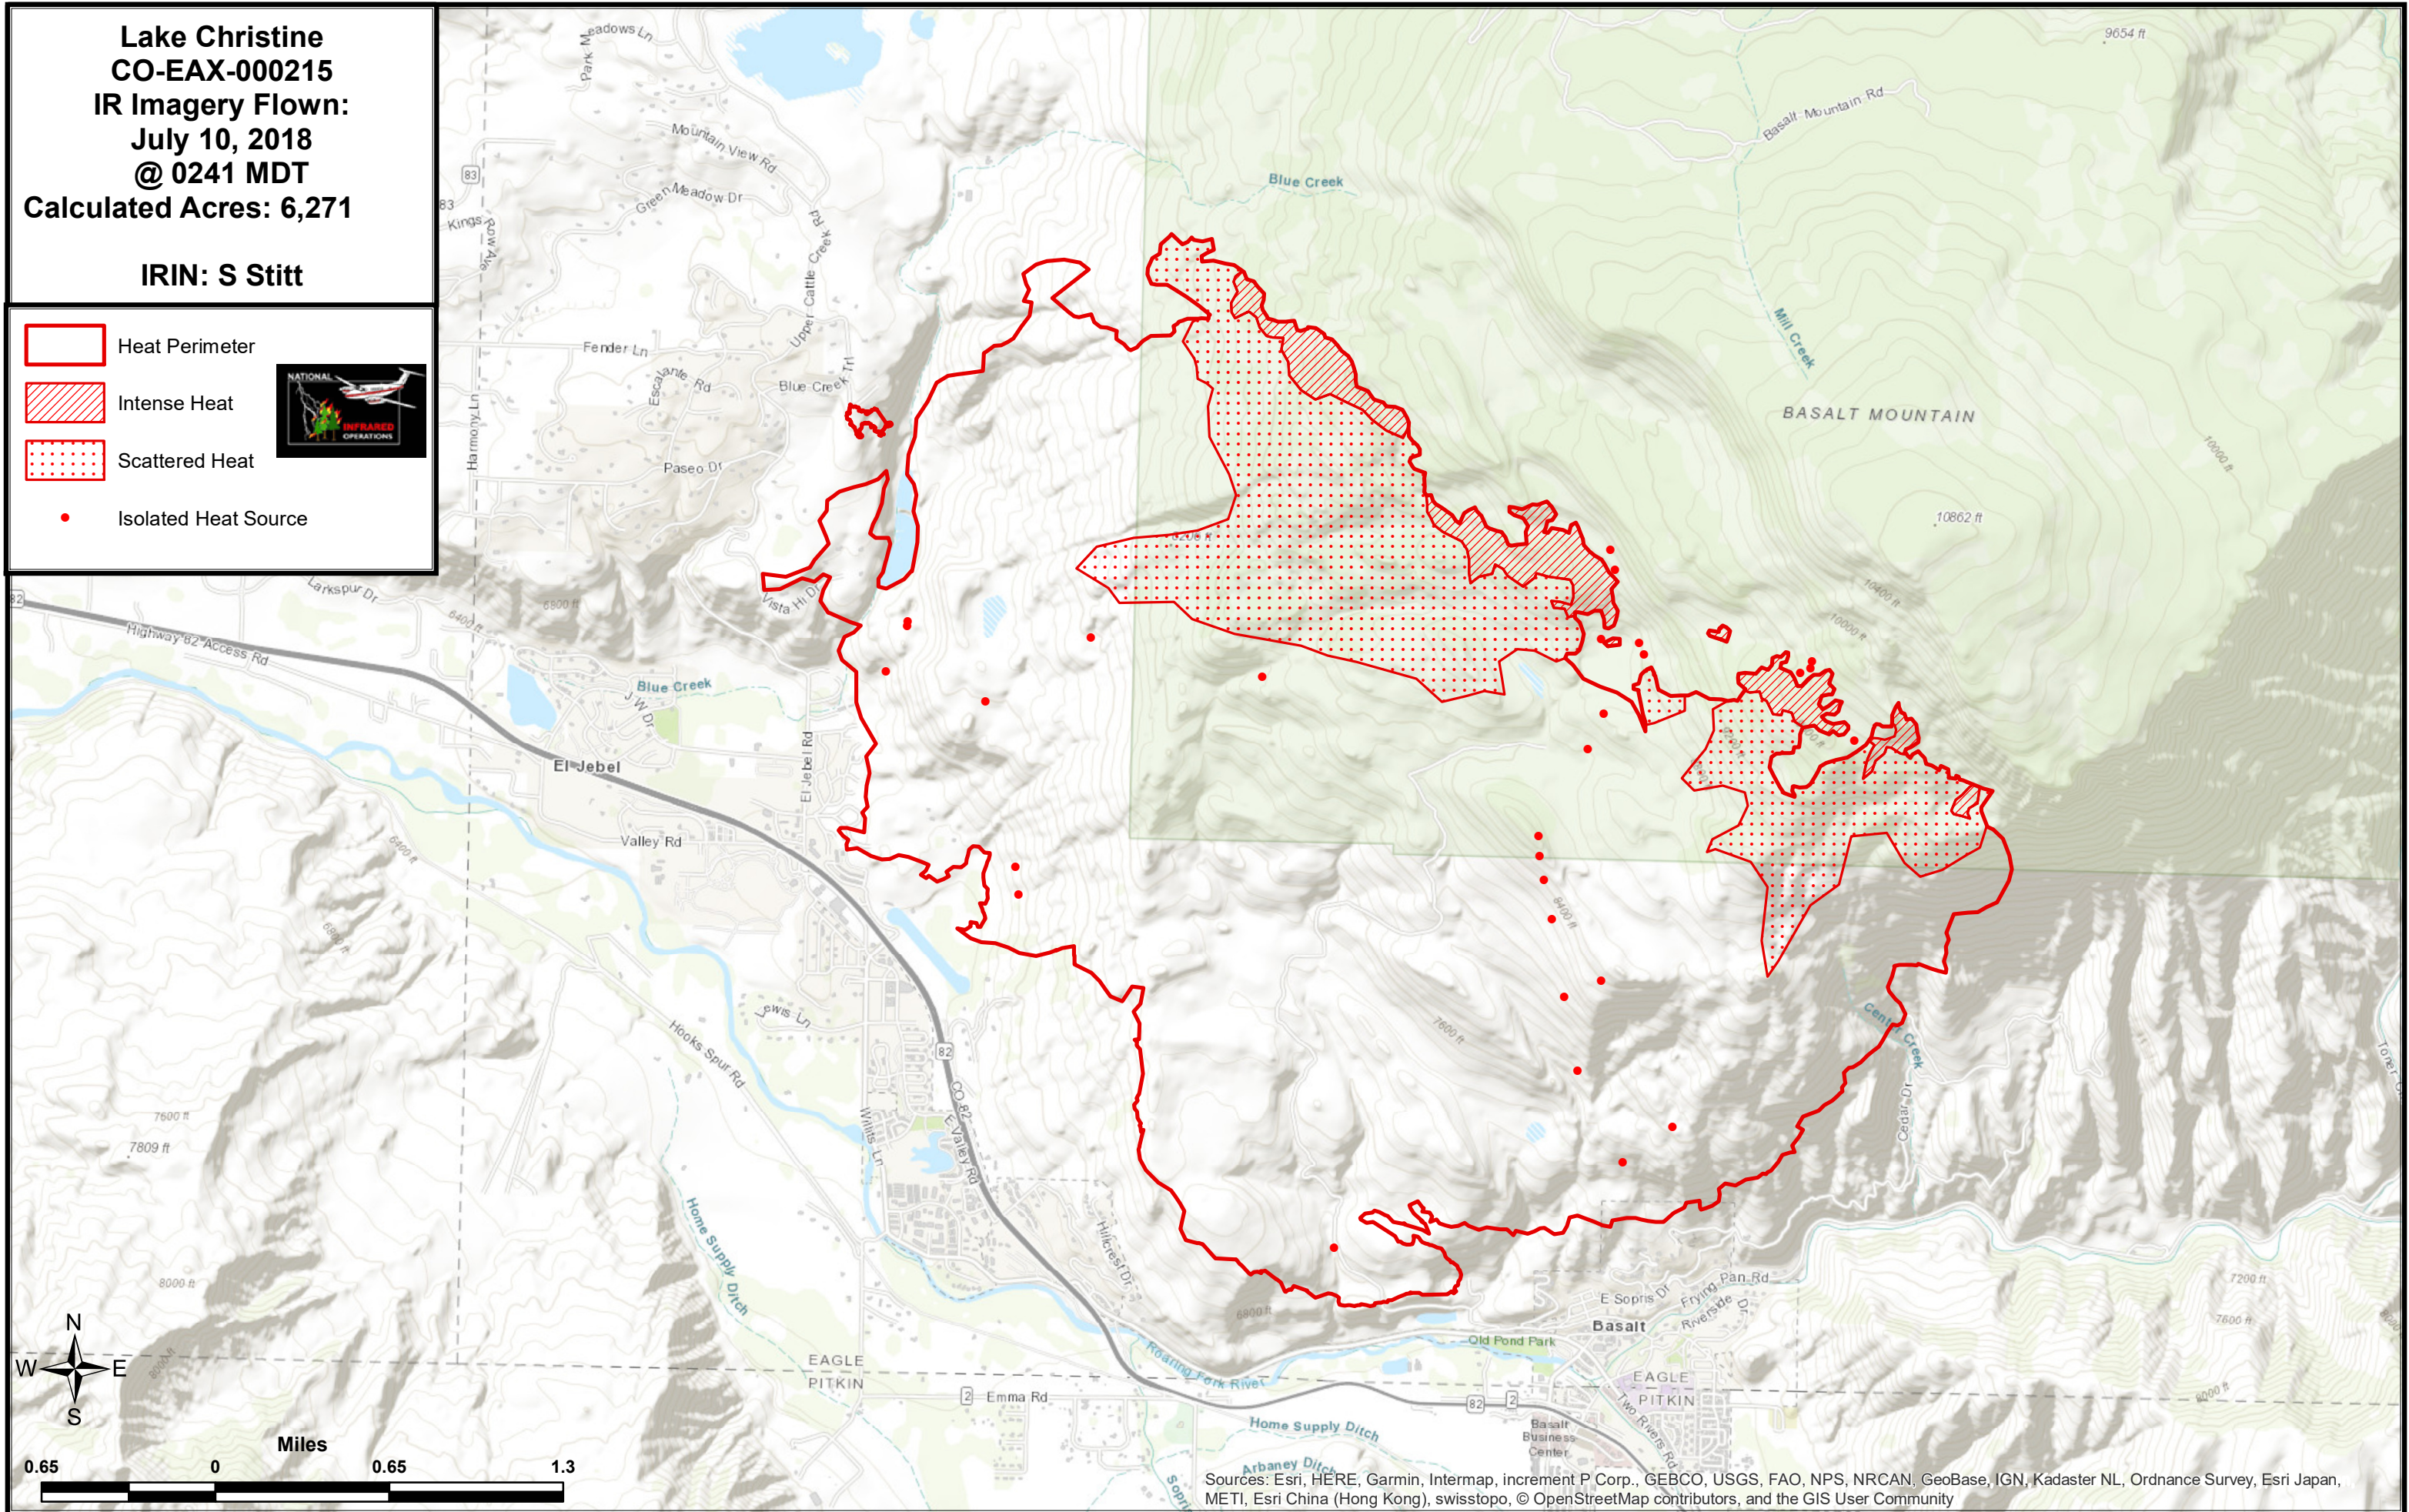

**Lake Christine
CO-EAX-000215
IR Imagery Flown:
July 10, 2018
@ 0241 MDT
Calculated Acres: 6,271**

IRIN: S Stitt

-  Heat Perimeter
-  Intense Heat
-  Scattered Heat
-  Isolated Heat Source

Sources: Esri, HERE, Garmin, Intermap, increment P Corp., GEBCO, USGS, FAO, NPS, NRCAN, GeoBase, IGN, Kadaster NL, Ordnance Survey, Esri Japan, METI, Esri China (Hong Kong), swisstopo, © OpenStreetMap contributors, and the GIS User Community