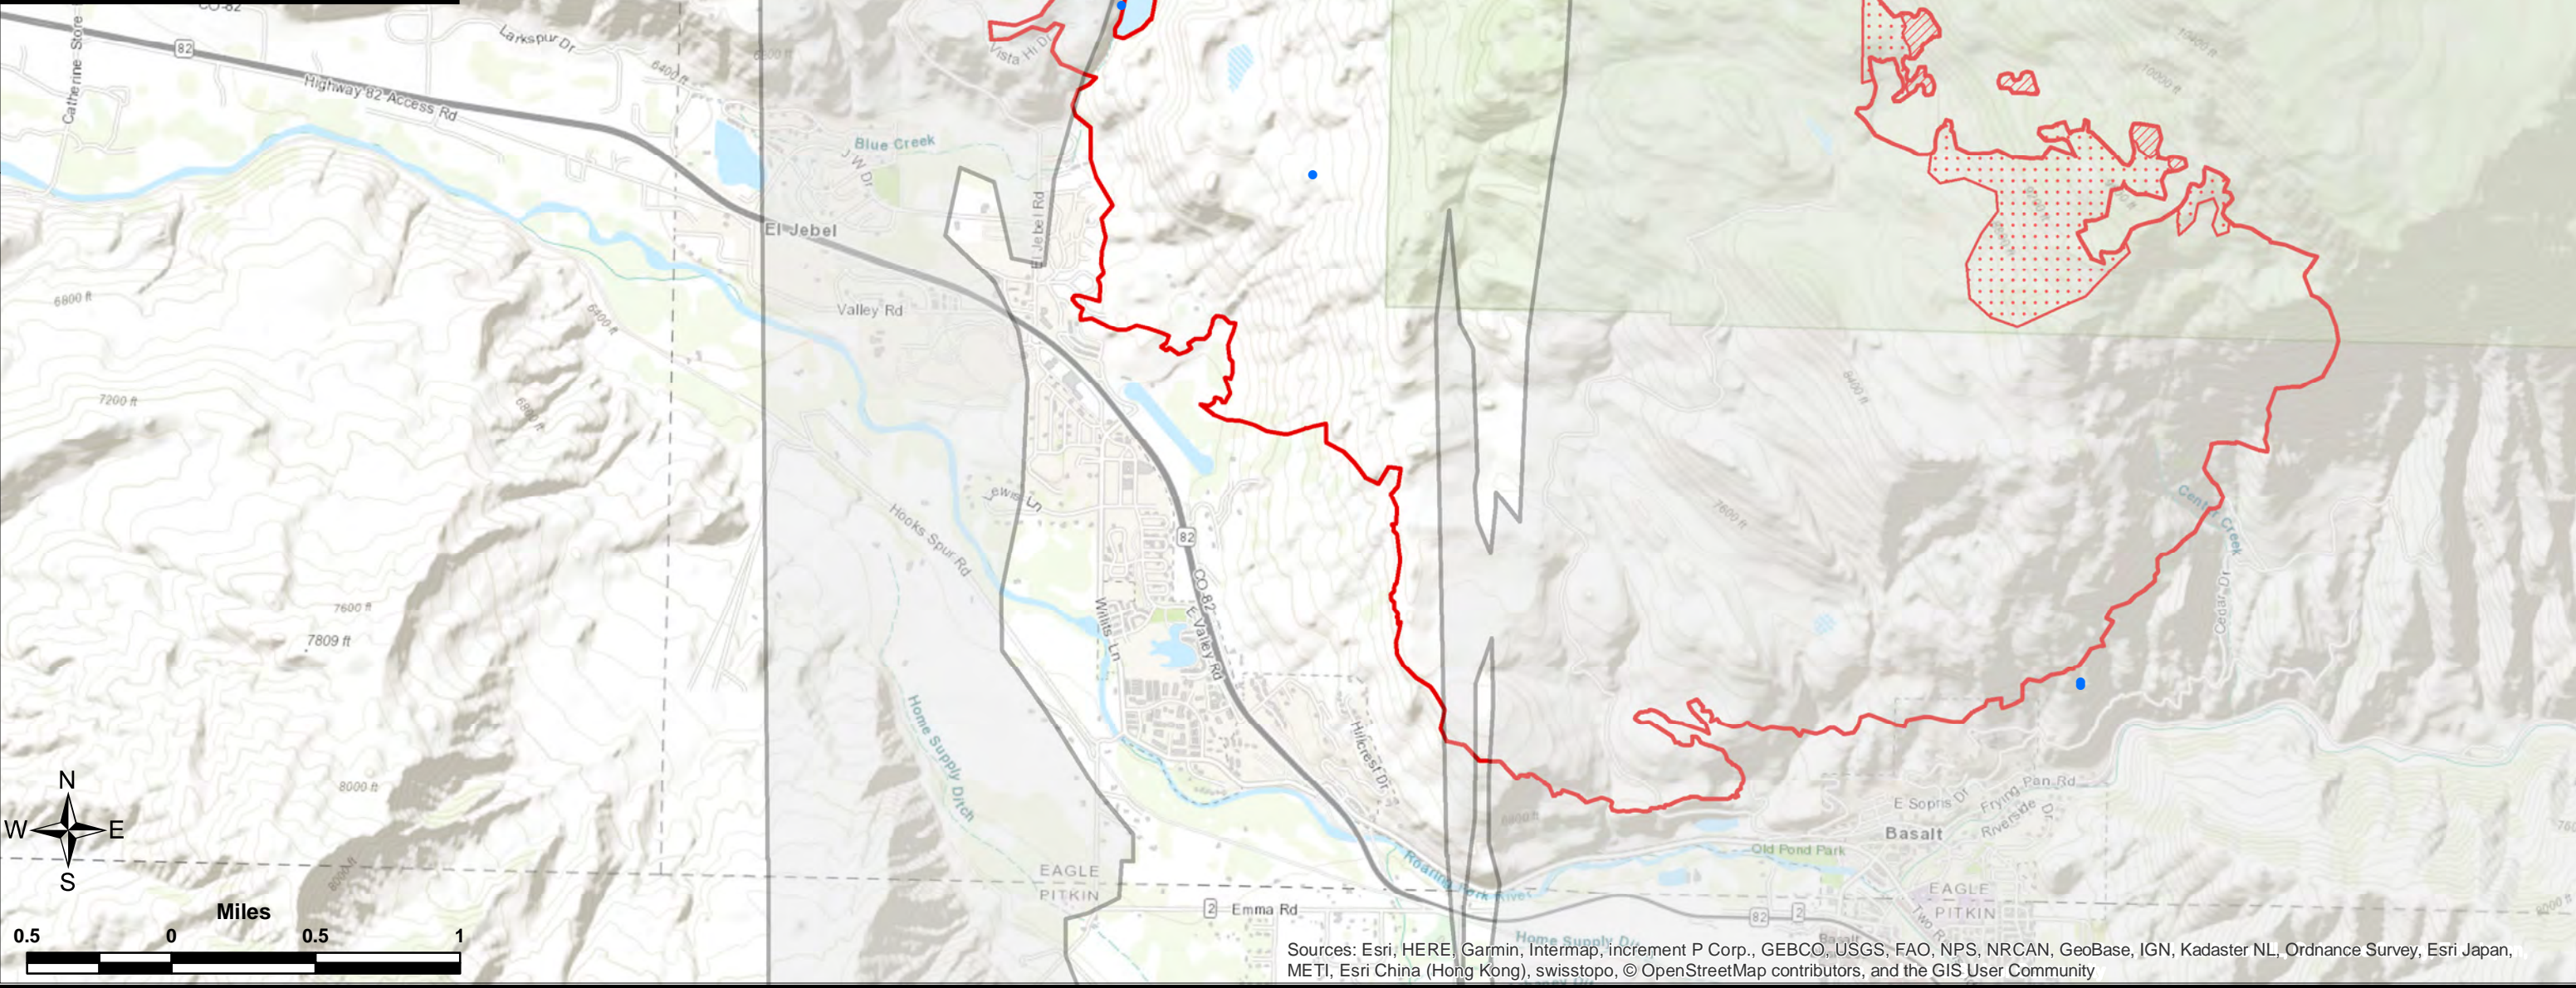

**Lake Christine
CO-EAX-000215
IR Imagery Flown:
July 10, 2018
@ 0241 MDT
Calculated Acres: 6,271**

IRIN: S Stitt

- Heat Perimeter
- Intense Heat
- Scattered Heat
- Isolated Heat Source
- Clouds

Sources: Esri, HERE, Garmin, Intermap, increment P Corp., GEBCO, USGS, FAO, NPS, NRCAN, GeoBase, IGN, Kadaster NL, Ordnance Survey, Esri Japan, METI, Esri China (Hong Kong), swisstopo, © OpenStreetMap contributors, and the GIS User Community