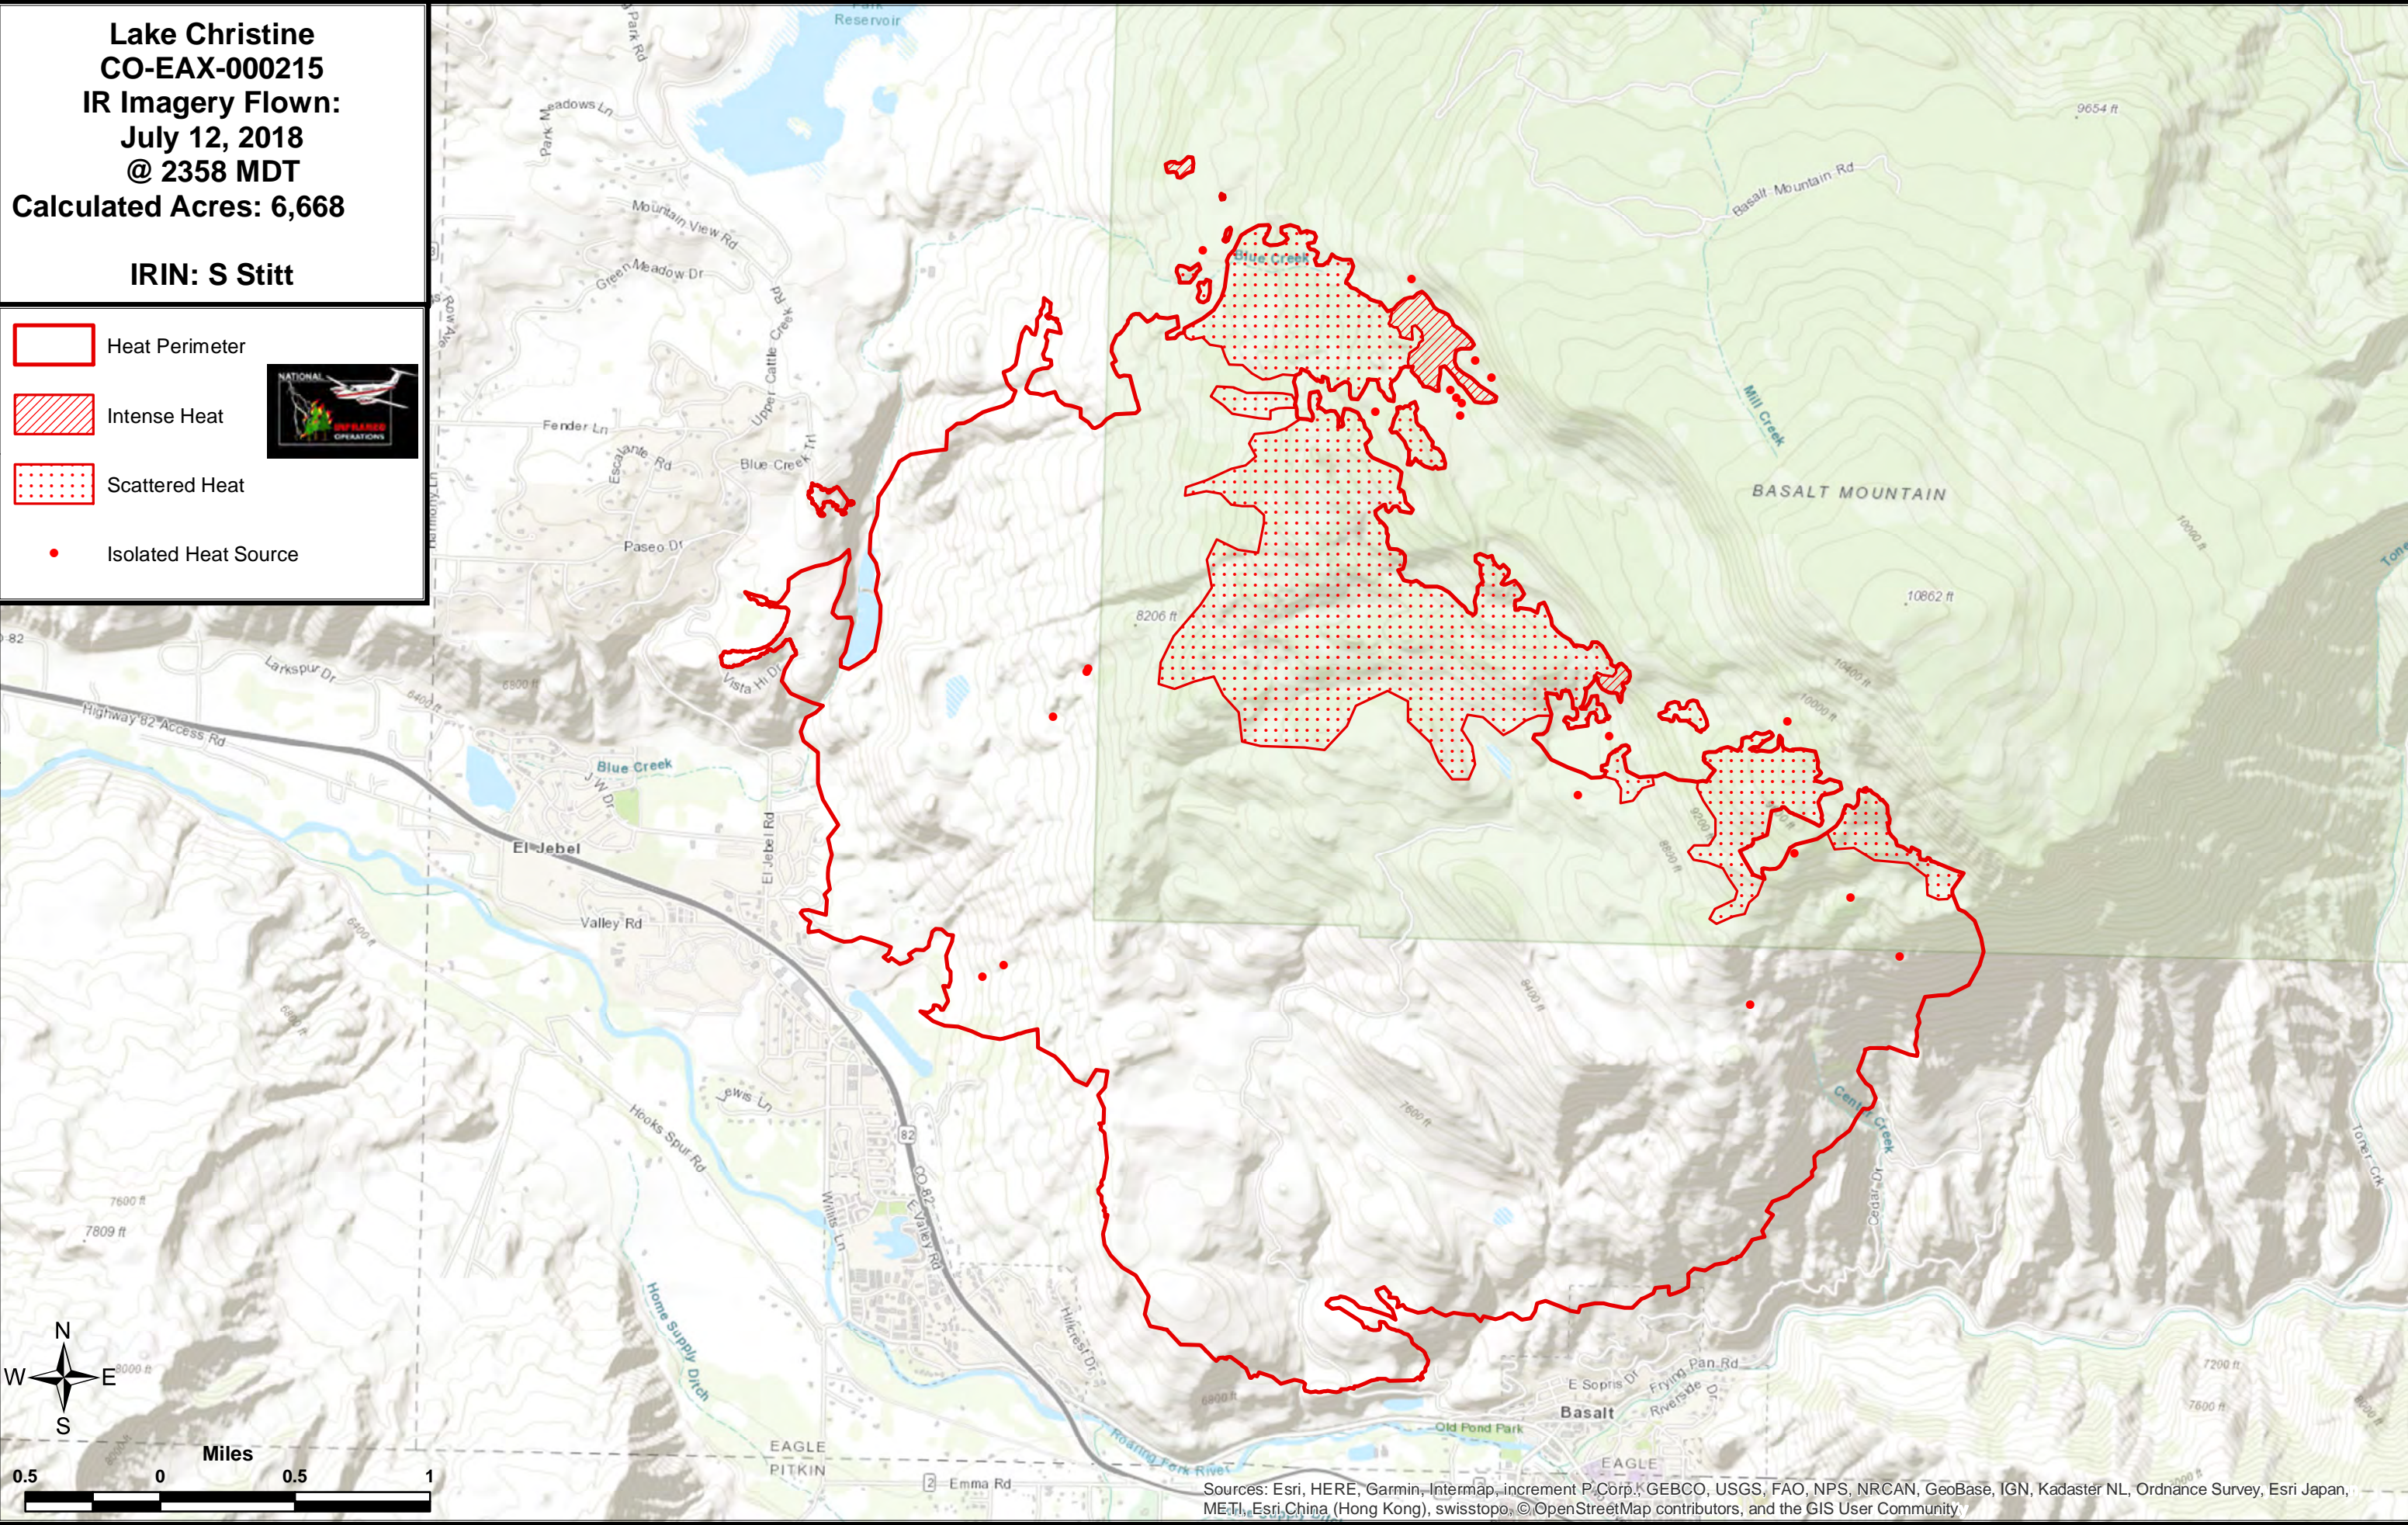

**Lake Christine
CO-EAX-000215
IR Imagery Flown:
July 12, 2018
@ 2358 MDT
Calculated Acres: 6,668**

IRIN: S Stitt

 Heat Perimeter

 Intense Heat

 Scattered Heat

 Isolated Heat Source

Sources: Esri, HERE, Garmin, Intermap, increment P Corp., GEBCO, USGS, FAO, NPS, NRCAN, GeoBase, IGN, Kadaster NL, Ordnance Survey, Esri Japan, MEIT, Esri China (Hong Kong), swisstopo, © OpenStreetMap contributors, and the GIS User Community.