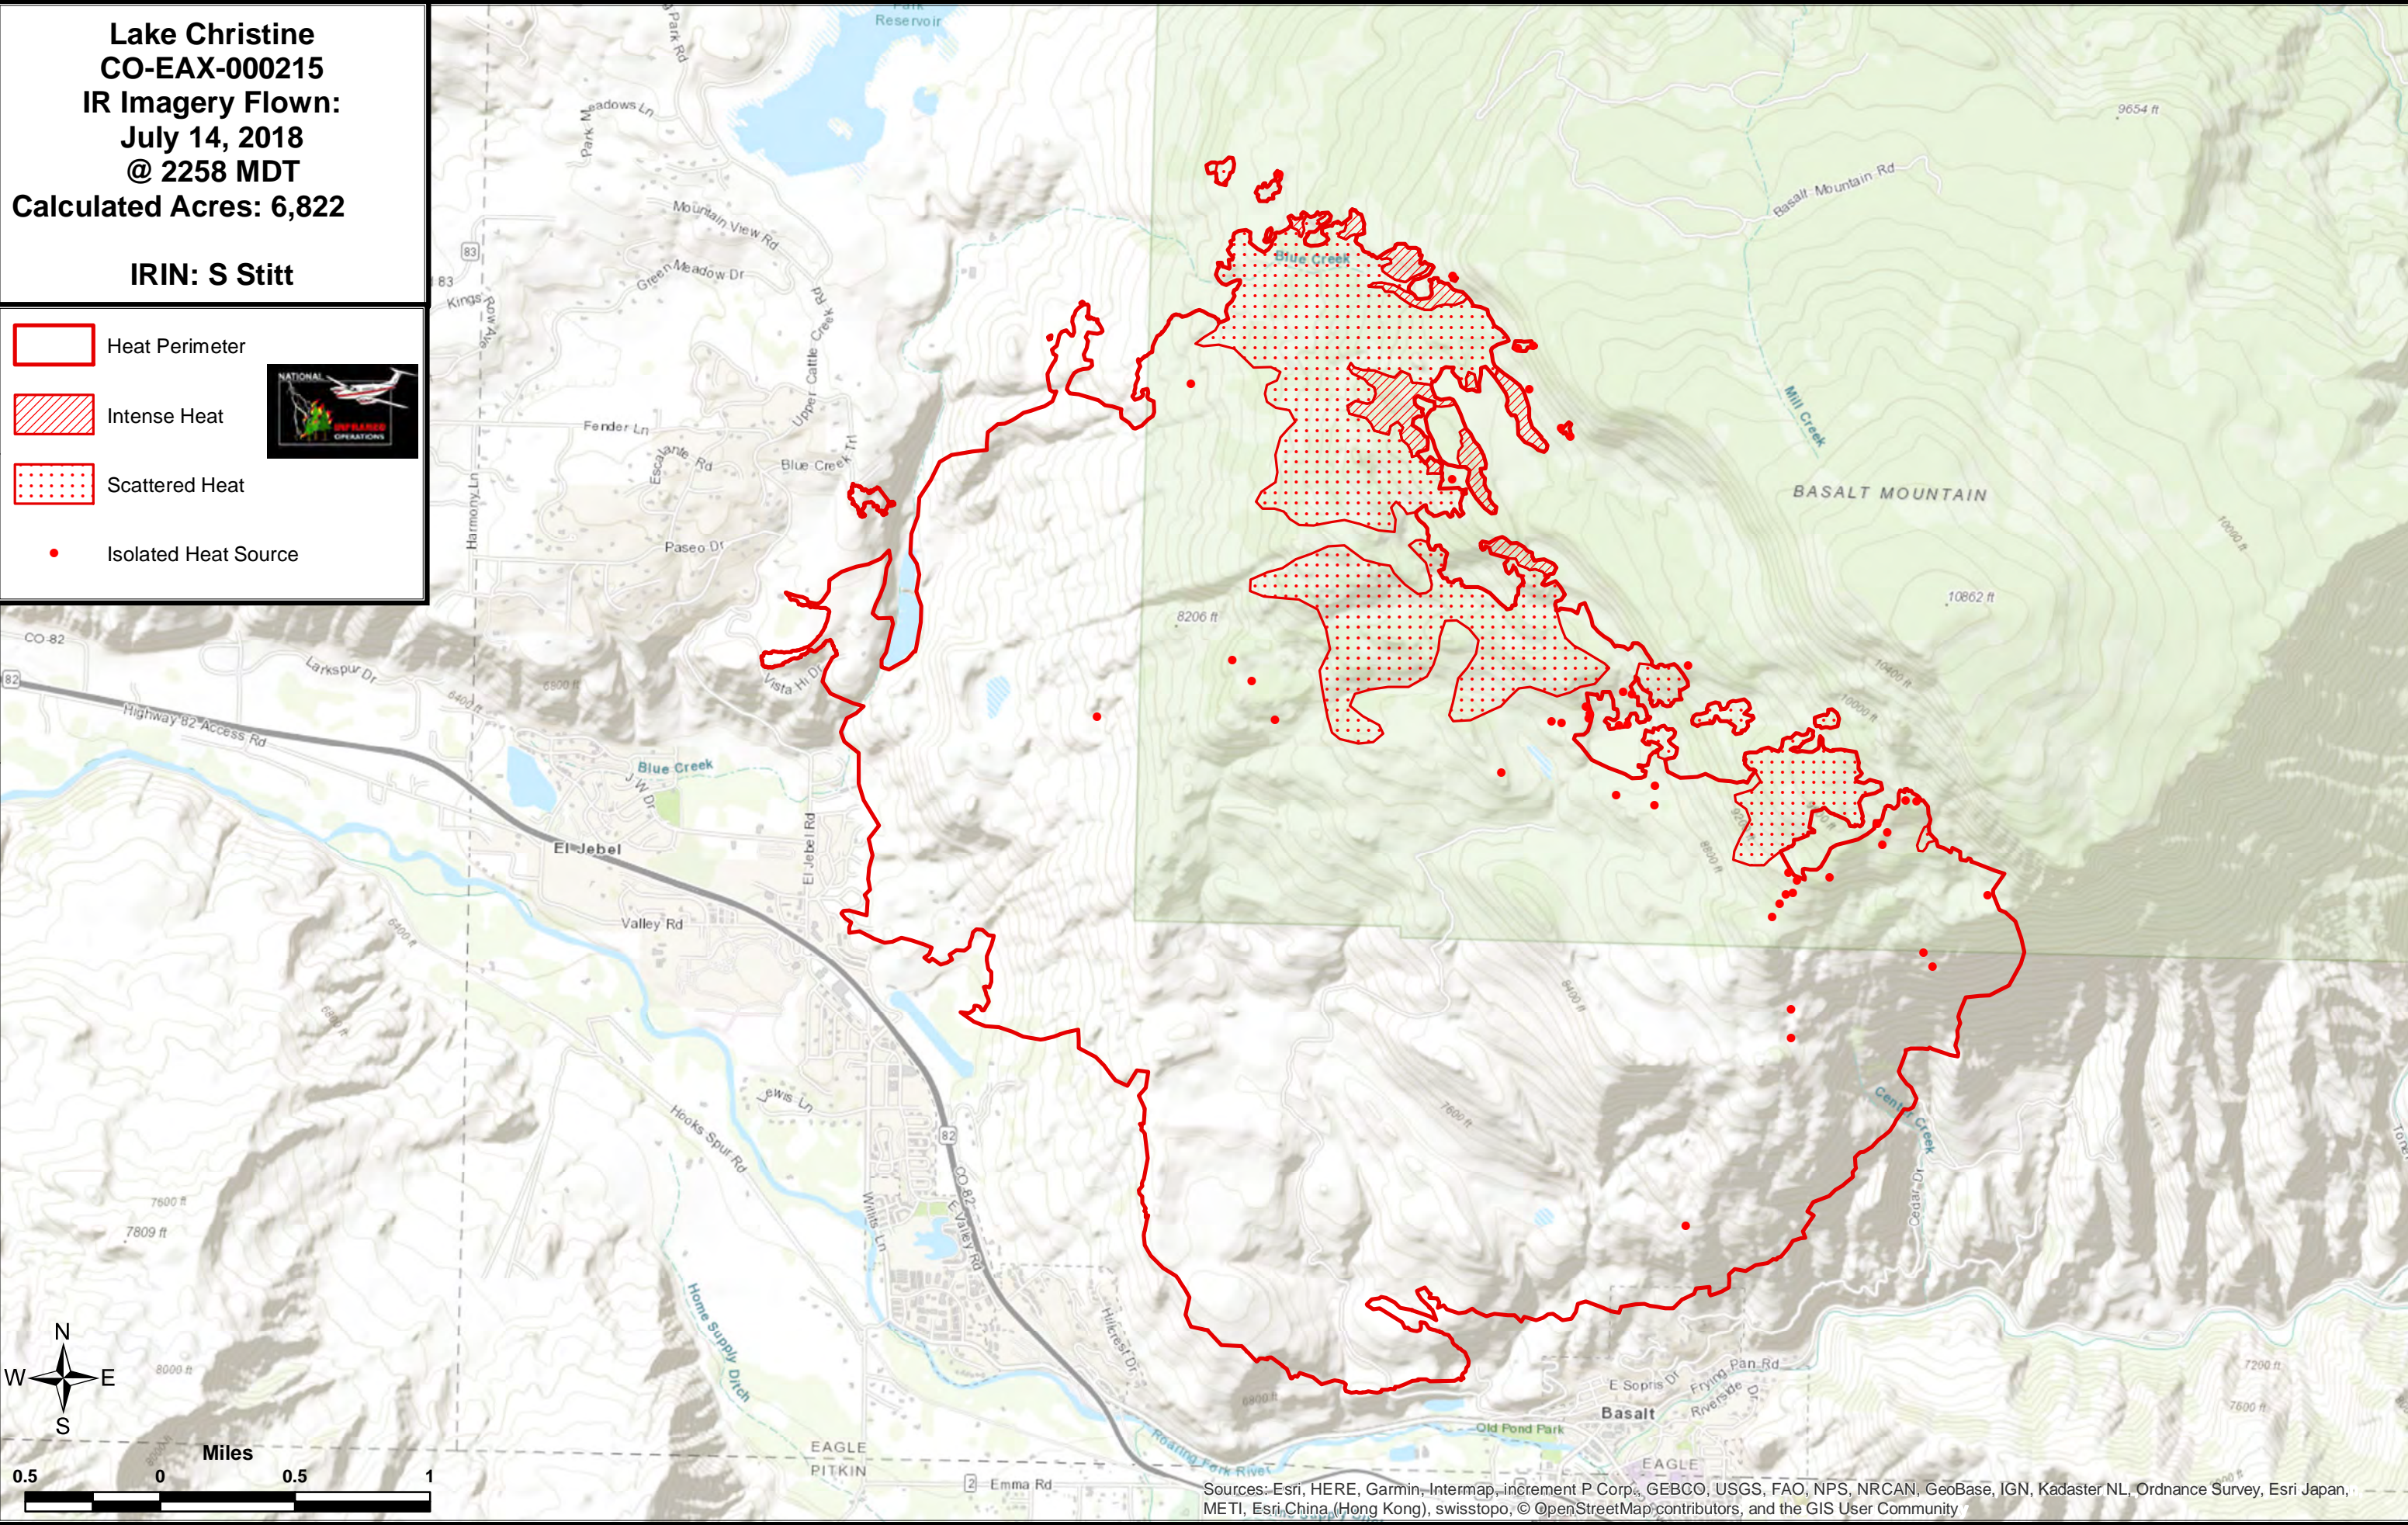

Lake Christine
CO-EAX-000215
IR Imagery Flown:
July 14, 2018
@ 2258 MDT
Calculated Acres: 6,822

IRIN: S Stitt

 Heat Perimeter
 Intense Heat
 Scattered Heat
 Isolated Heat Source

Sources: Esri, HERE, Garmin, Intermap, increment P Corp., GEBCO, USGS, FAO, NPS, NRCAN, GeoBase, IGN, Kadaster NL, Ordnance Survey, Esri Japan, METI, Esri, China (Hong Kong), swisstopo, © OpenStreetMap contributors, and the GIS User Community