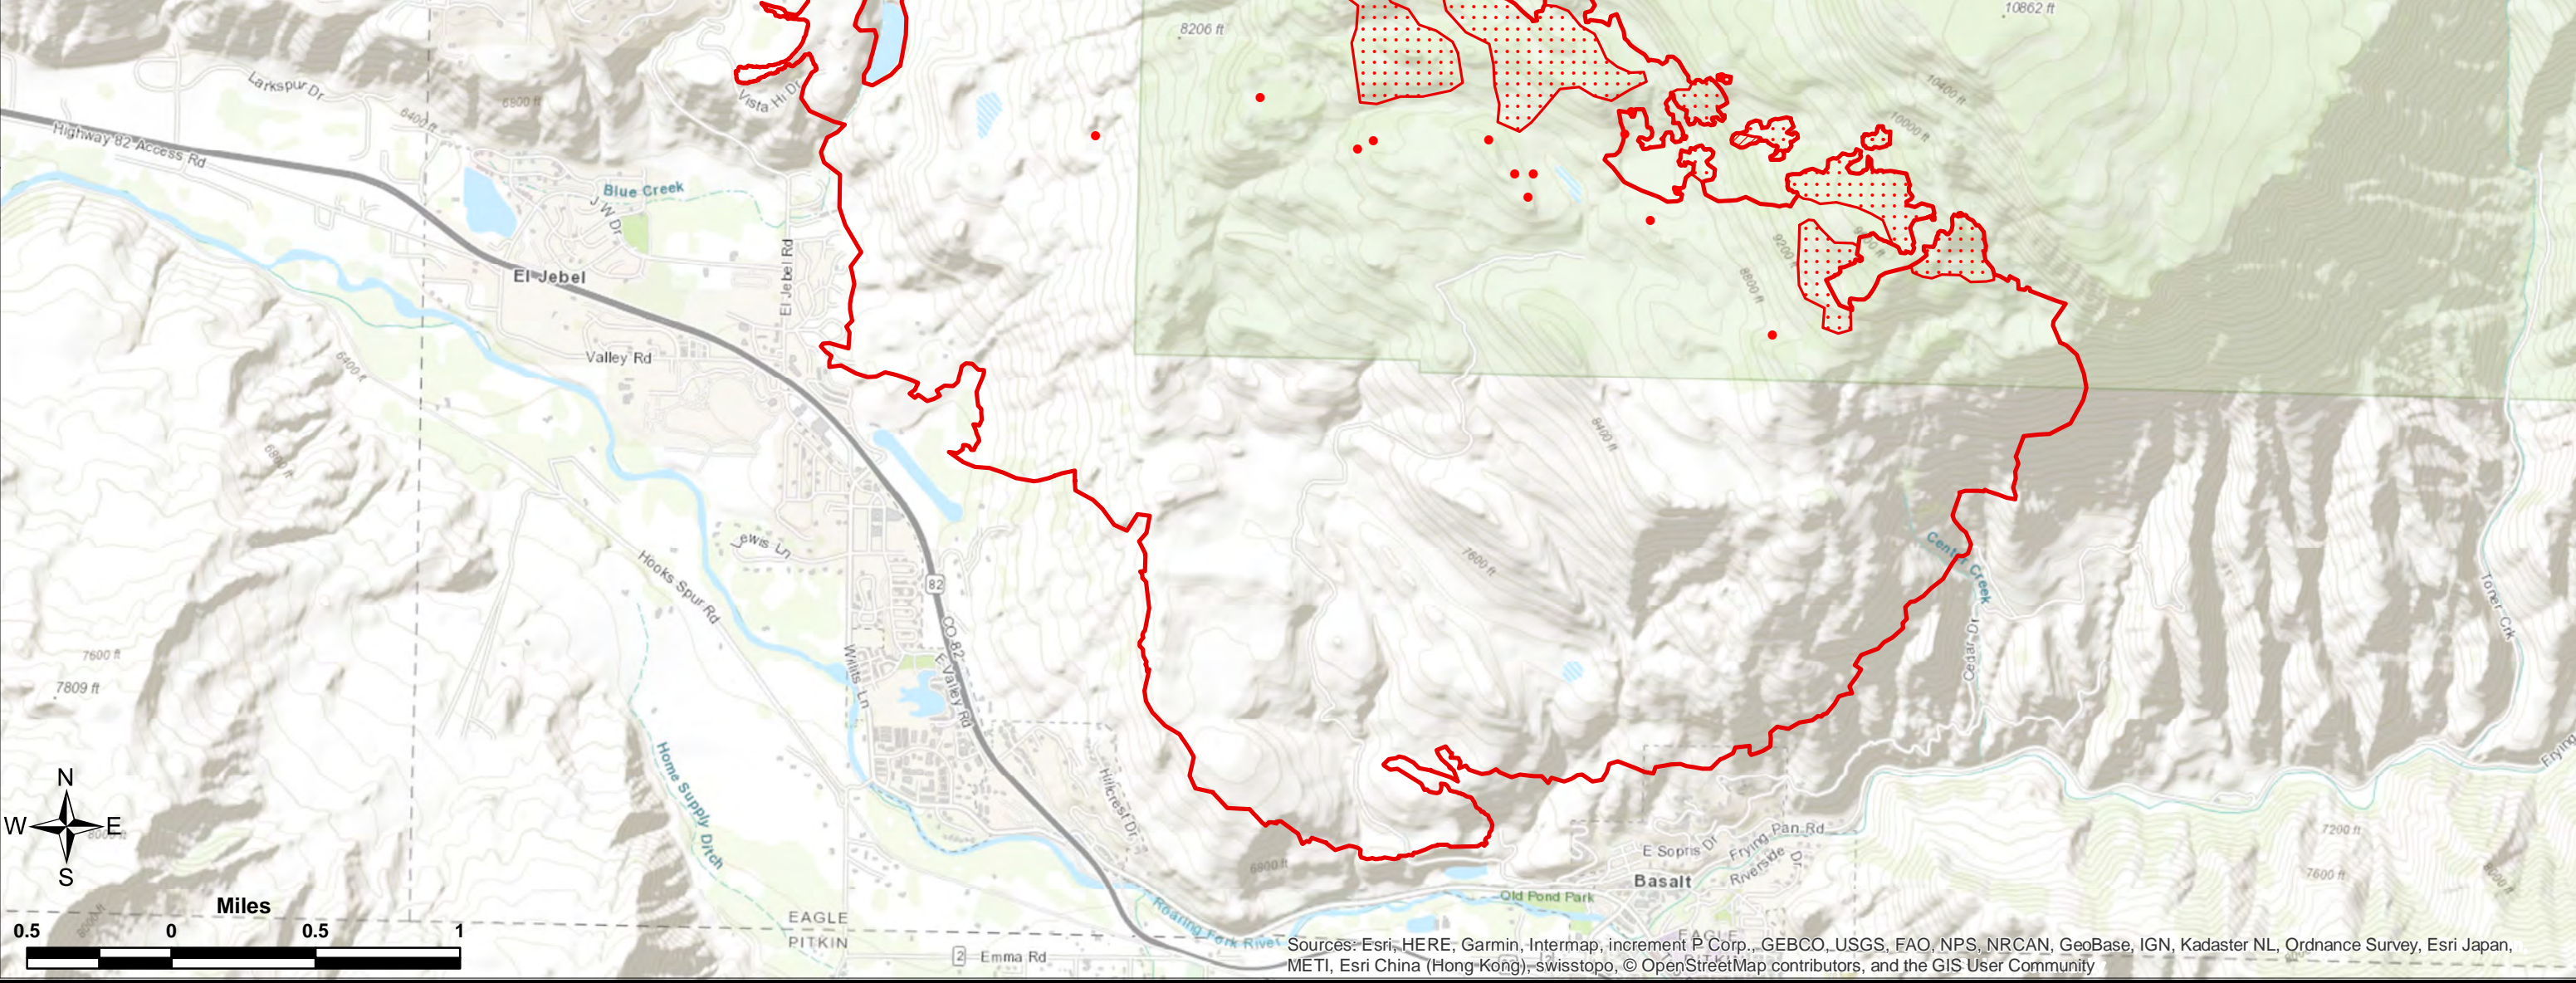

**Lake Christine  
CO-EAX-000215  
IR Imagery Flown:  
July 16, 2018  
@ 0143 MDT  
Calculated Acres: 6,849**

**IRIN: S Stitt**

Heat Perimeter

Intense Heat

Scattered Heat

Isolated Heat Source

Sources: Esri, HERE, Garmin, Intermap, increment P Corp., GEBCO, USGS, FAO, NPS, NRCAN, GeoBase, IGN, Kadaster NL, Ordnance Survey, Esri Japan, METI, Esri China (Hong Kong), swisstopo, © OpenStreetMap contributors, and the GIS User Community