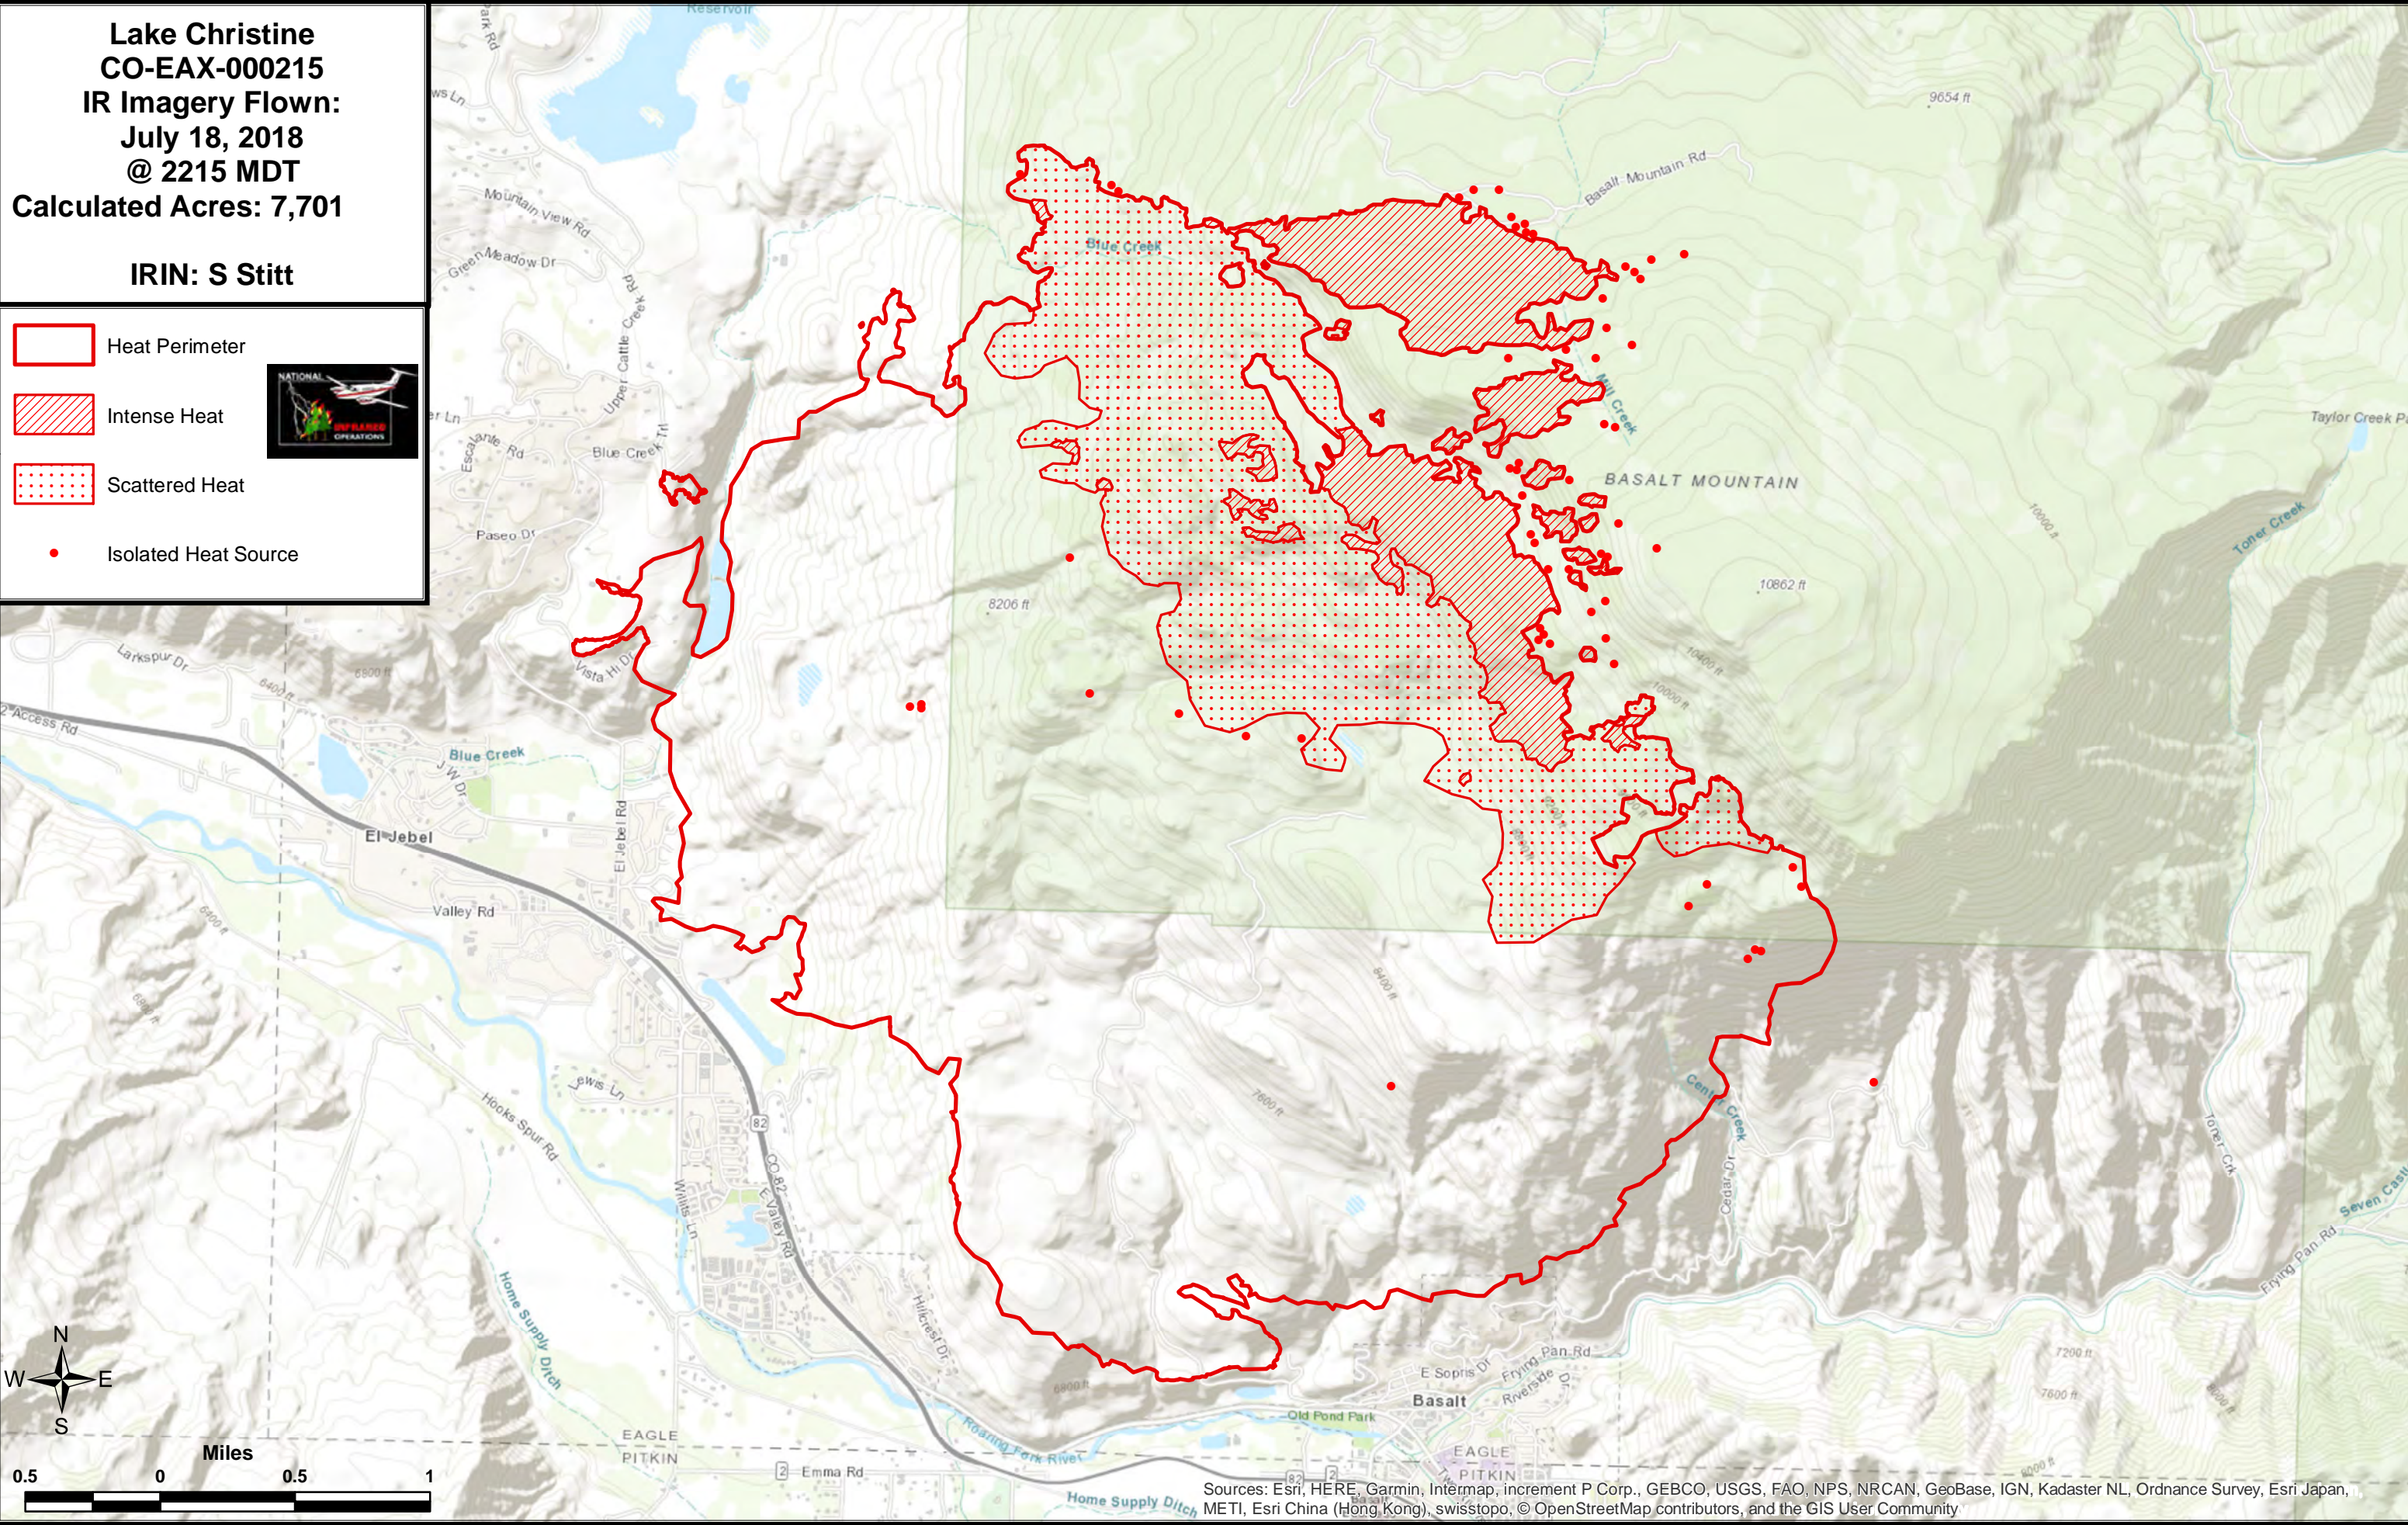

**Lake Christine  
CO-EAX-000215  
IR Imagery Flown:  
July 18, 2018  
@ 2215 MDT  
Calculated Acres: 7,701**

**IRIN: S Stitt**

- Heat Perimeter
- Intense Heat
- Scattered Heat
- Isolated Heat Source

Sources: Esri, HERE, Garmin, Intermap, increment P Corp., GEBCO, USGS, FAO, NPS, NRCAN, GeoBase, IGN, Kadaster NL, Ordnance Survey, Esri Japan, METI, Esri China (Hong Kong), swisstopo, © OpenStreetMap contributors, and the GIS User Community