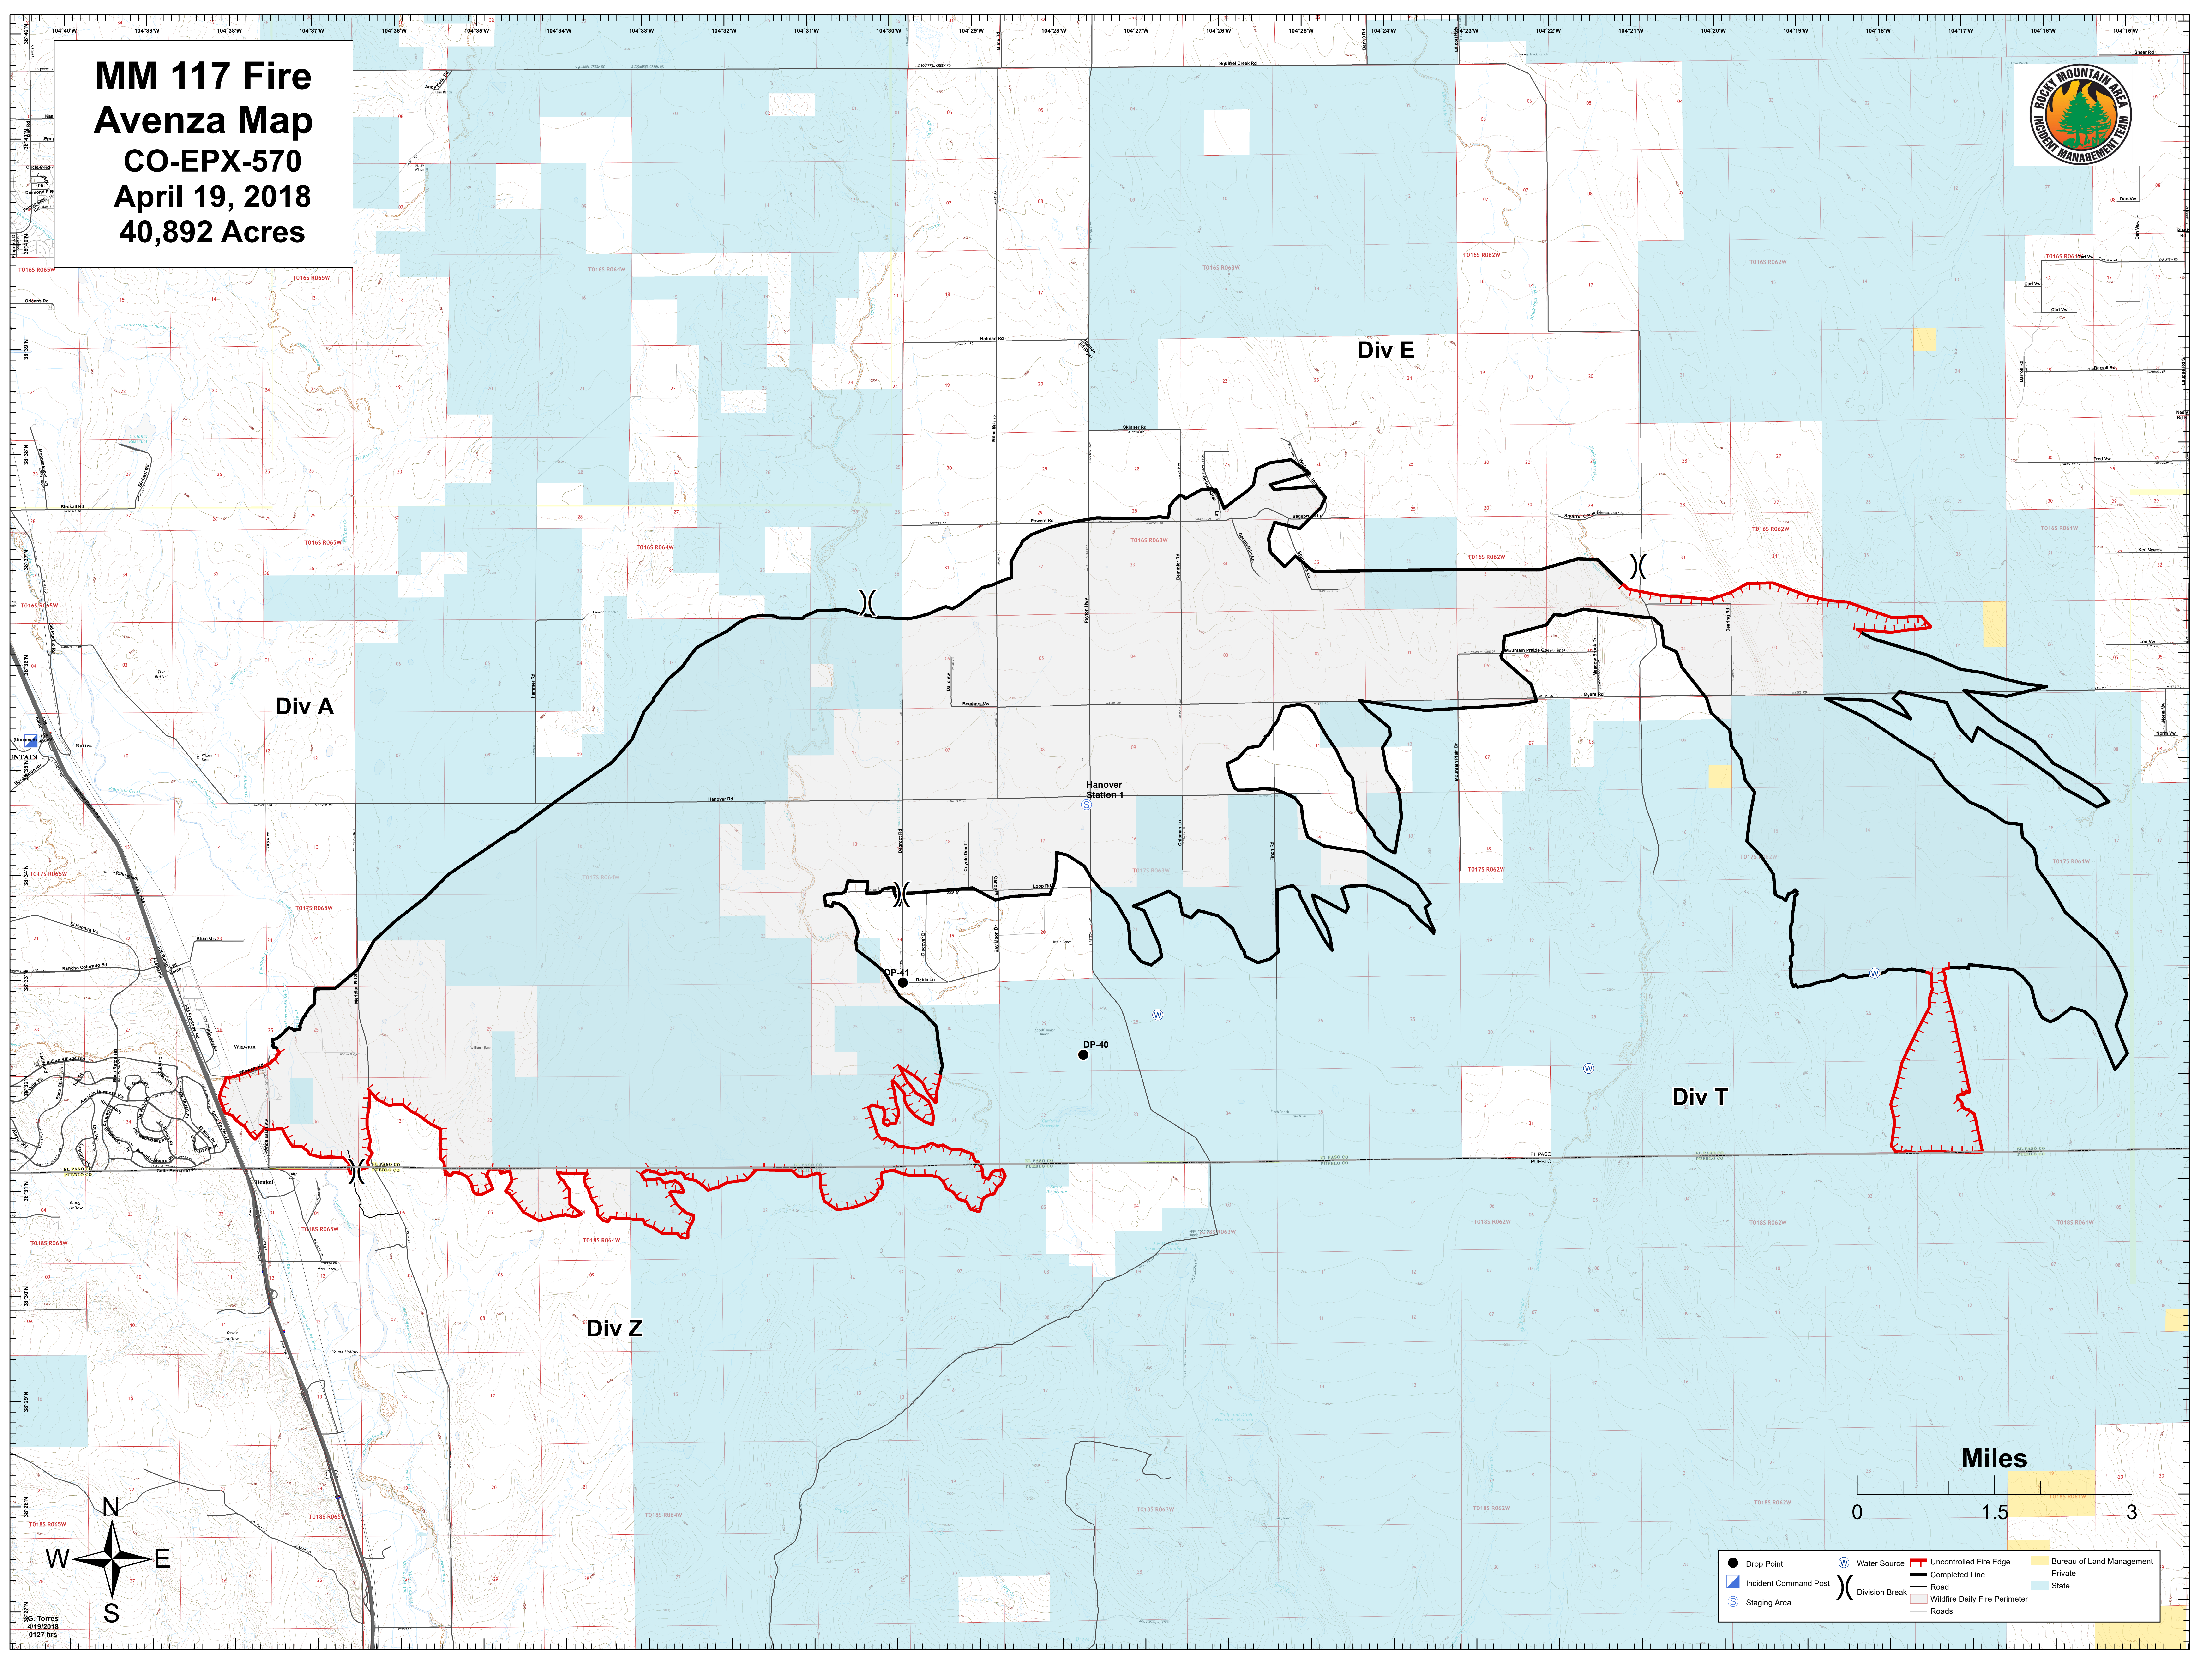

MM 117 Fire Avenza Map CO-EPX-570 April 19, 2018 40,892 Acres

Div A

Div E

Div T

Div Z

Hanover Station 1

DP-41

DP-40

Miles

- Drop Point
- Ⓜ Water Source
- Ⓜ Incident Command Post
- Ⓜ Staging Area
- Uncontrolled Fire Edge
- Completed Line
- Road
- Wildfire Daily Fire Perimeter
- Roads
- Bureau of Land Management
- Private
- State