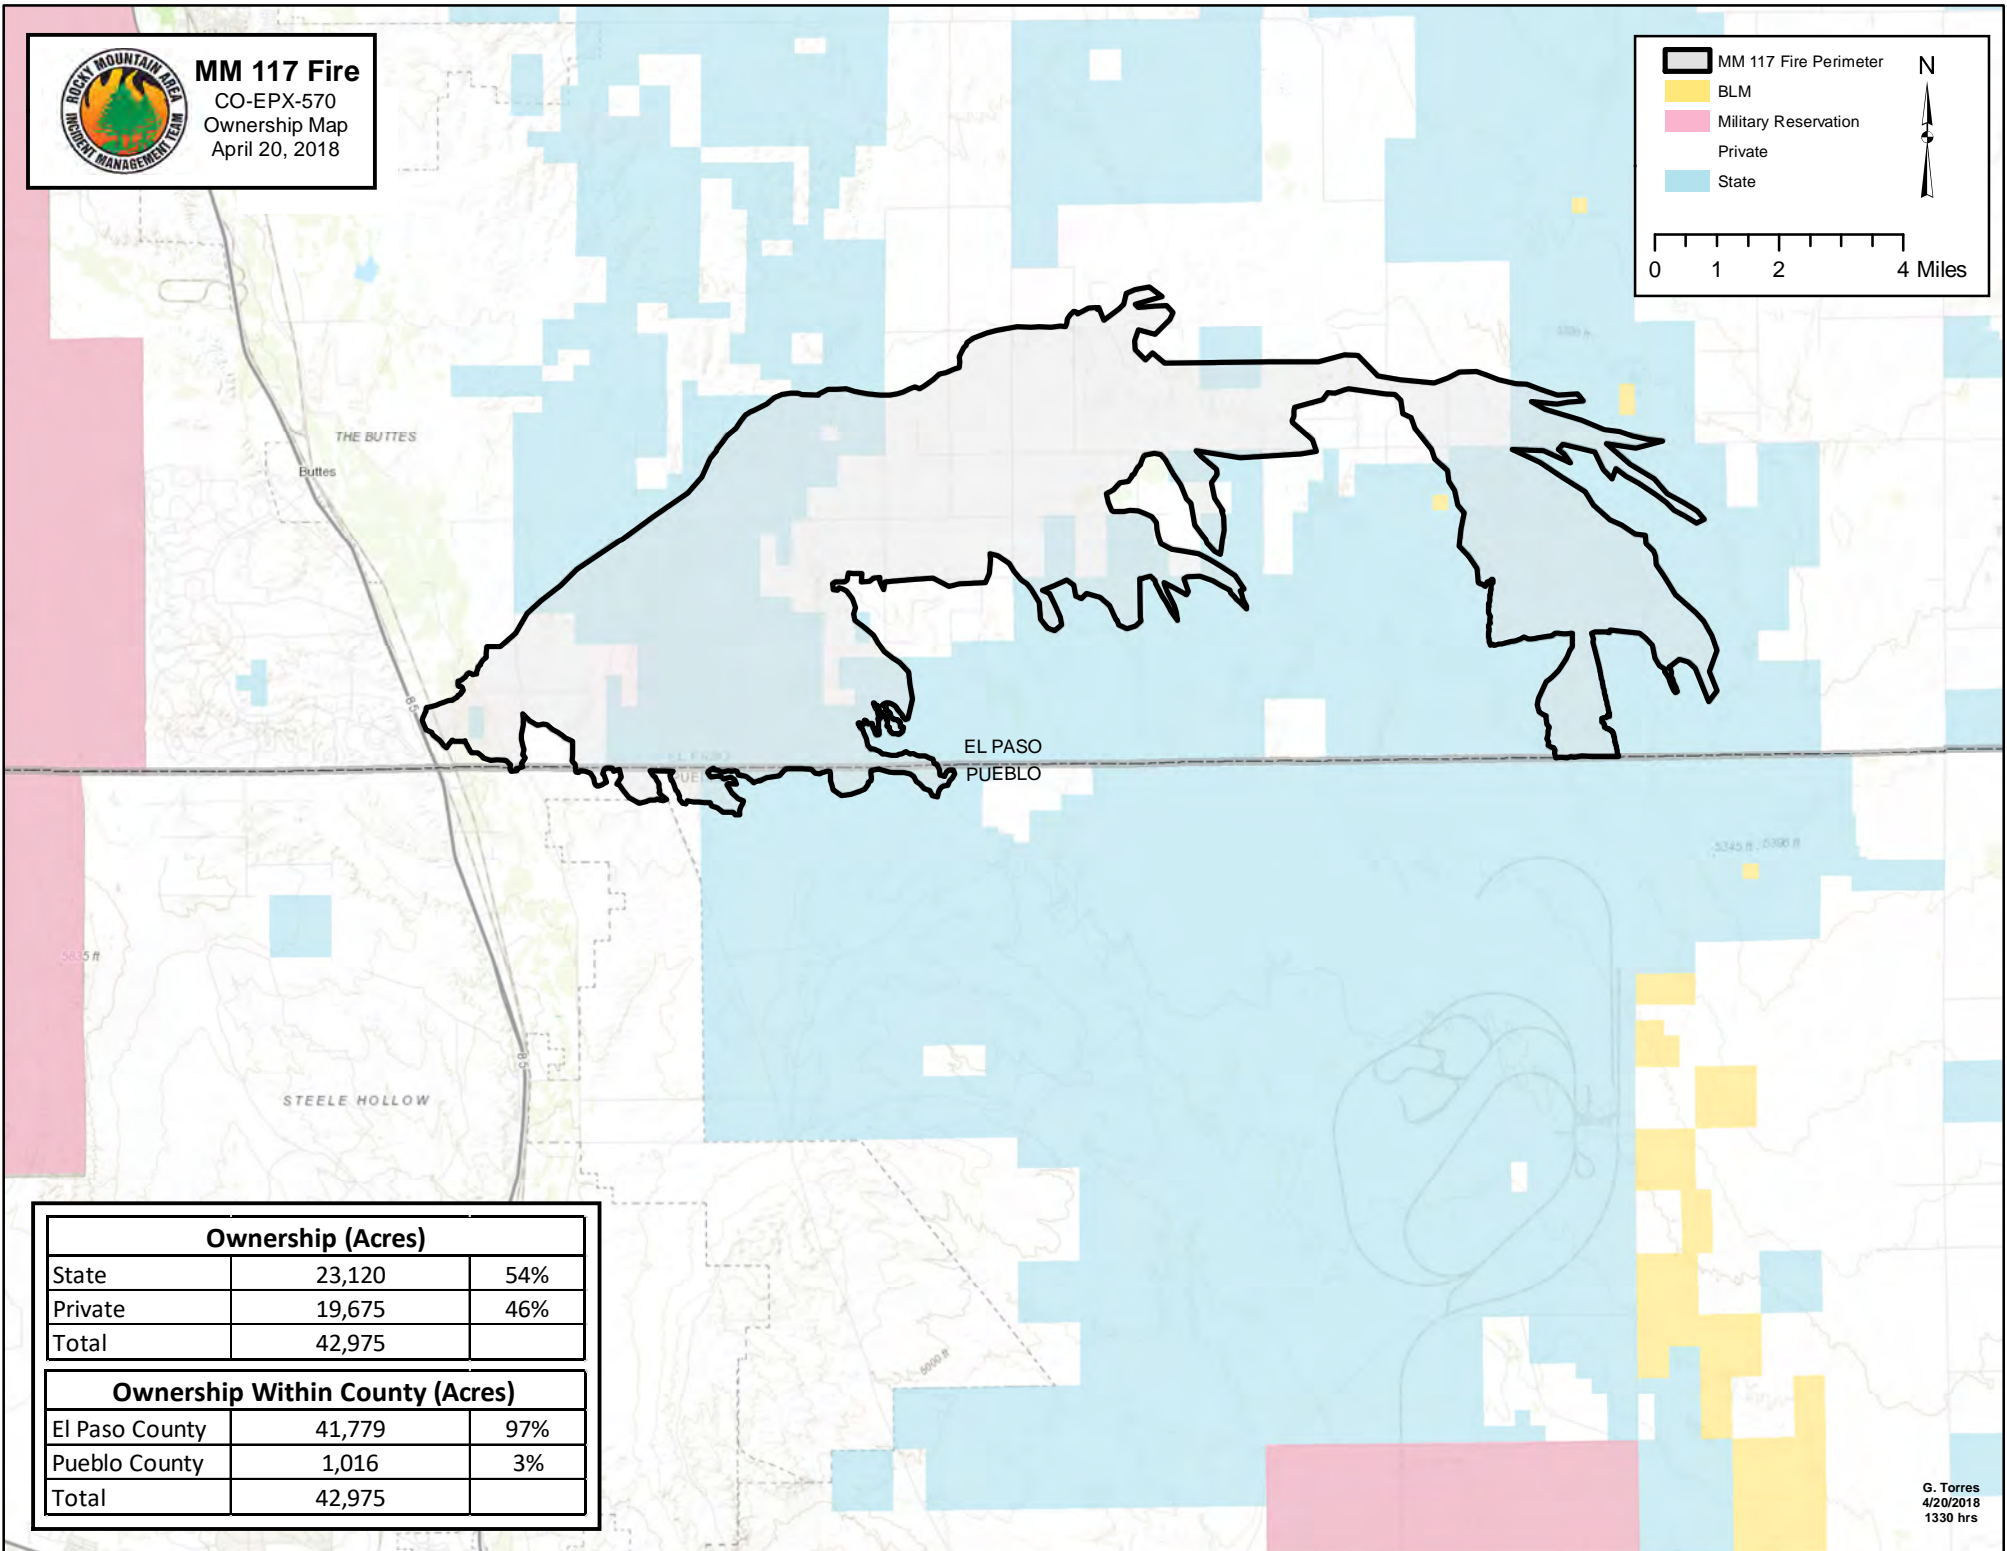

MM 117 Fire

CO-EPX-570
Ownership Map
April 20, 2018

Legend:
MM 117 Fire Perimeter (black outline)
BLM (yellow)
Military Reservation (pink)
Private (white)
State (light blue)

Scale: 0 to 4 Miles

North arrow pointing up.

Ownership (Acres)		
State	23,120	54%
Private	19,675	46%
Total	42,975	

Ownership Within County (Acres)		
El Paso County	41,779	97%
Pueblo County	1,016	3%
Total	42,975	