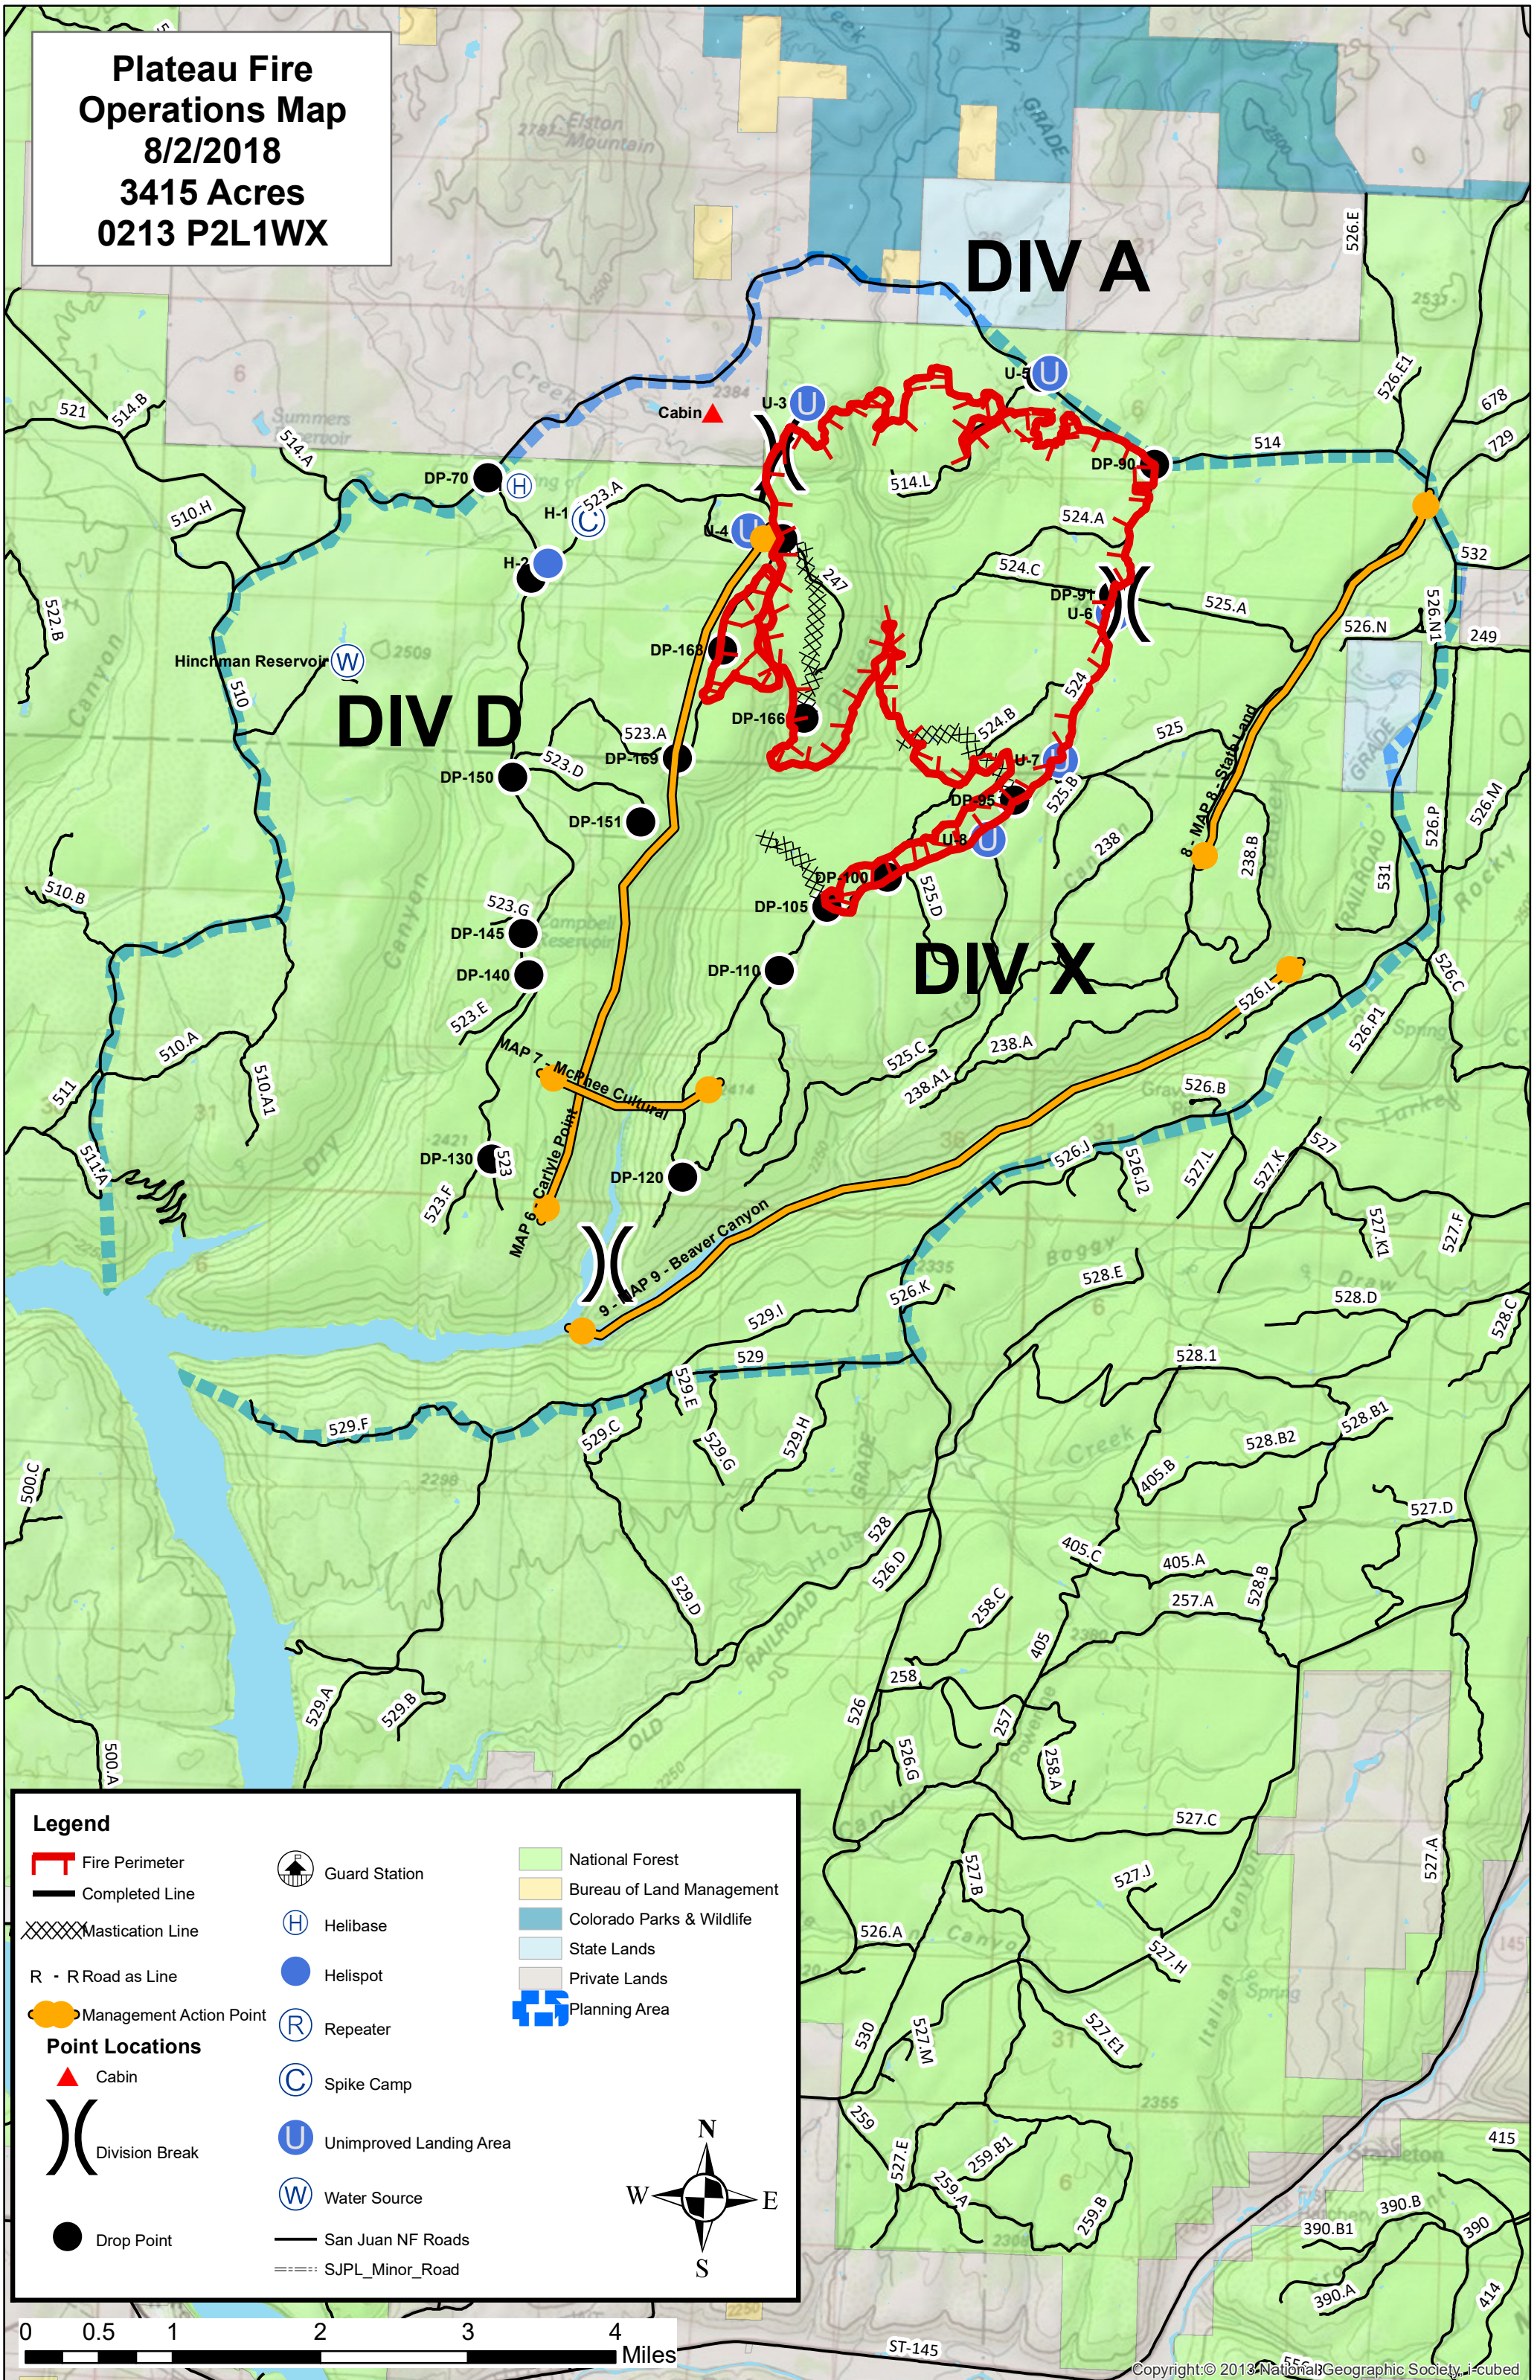

**Plateau Fire  
Operations Map  
8/2/2018  
3415 Acres  
0213 P2L1WX**

**Legend**

Fire Perimeter	Guard Station	National Forest
Completed Line	Helibase	Bureau of Land Management
Mastication Line	Helispot	Colorado Parks & Wildlife
R - R Road as Line	Repeater	State Lands
Management Action Point	Spike Camp	Private Lands
<b>Point Locations</b>	Unimproved Landing Area	Planning Area
Cabin	Water Source	
Division Break	San Juan NF Roads	
Drop Point	SJPL_Minor_Road	