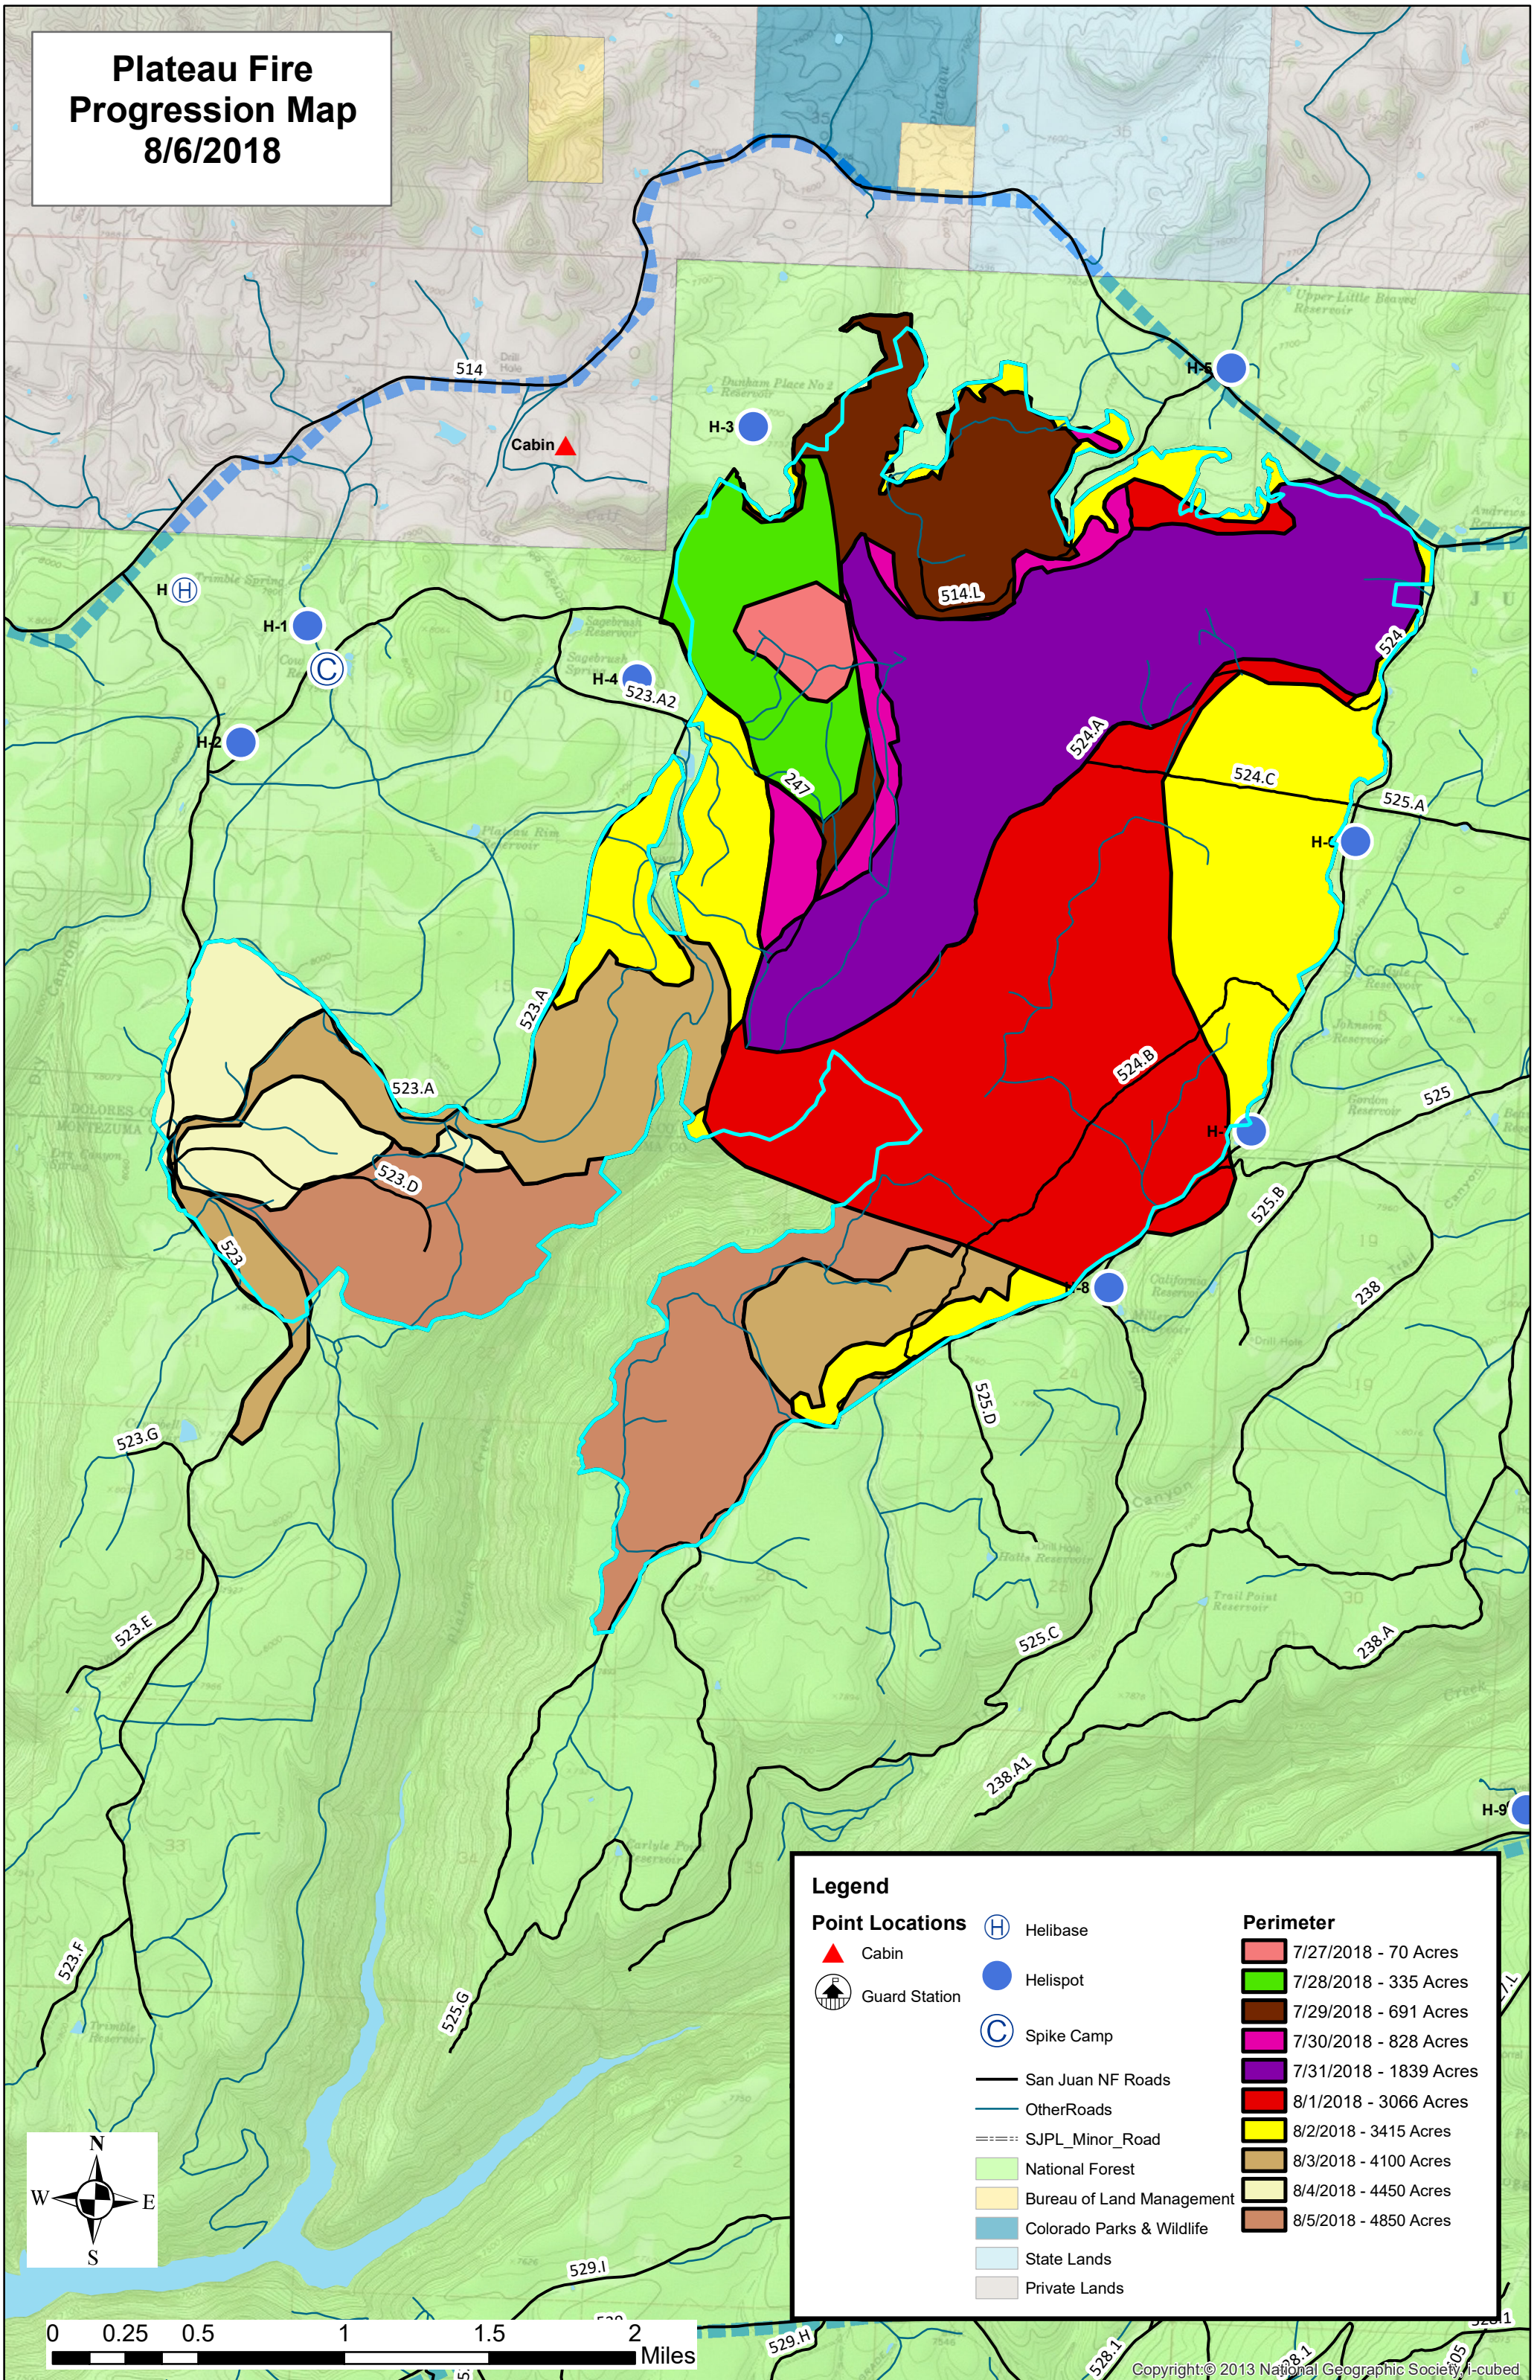

Plateau Fire Progression Map

8/6/2018

Legend

Cabin	Helibase	7/27/2018 - 70 Acres
Guard Station	Helispot	7/28/2018 - 335 Acres
Spike Camp	San Juan NF Roads	7/29/2018 - 691 Acres
Other Roads	SJPL_Minor_Road	7/30/2018 - 828 Acres
National Forest	Colorado Parks & Wildlife	7/31/2018 - 1839 Acres
Bureau of Land Management	State Lands	8/1/2018 - 3066 Acres
Private Lands		8/2/2018 - 3415 Acres
		8/3/2018 - 4100 Acres
		8/4/2018 - 4450 Acres
		8/5/2018 - 4850 Acres