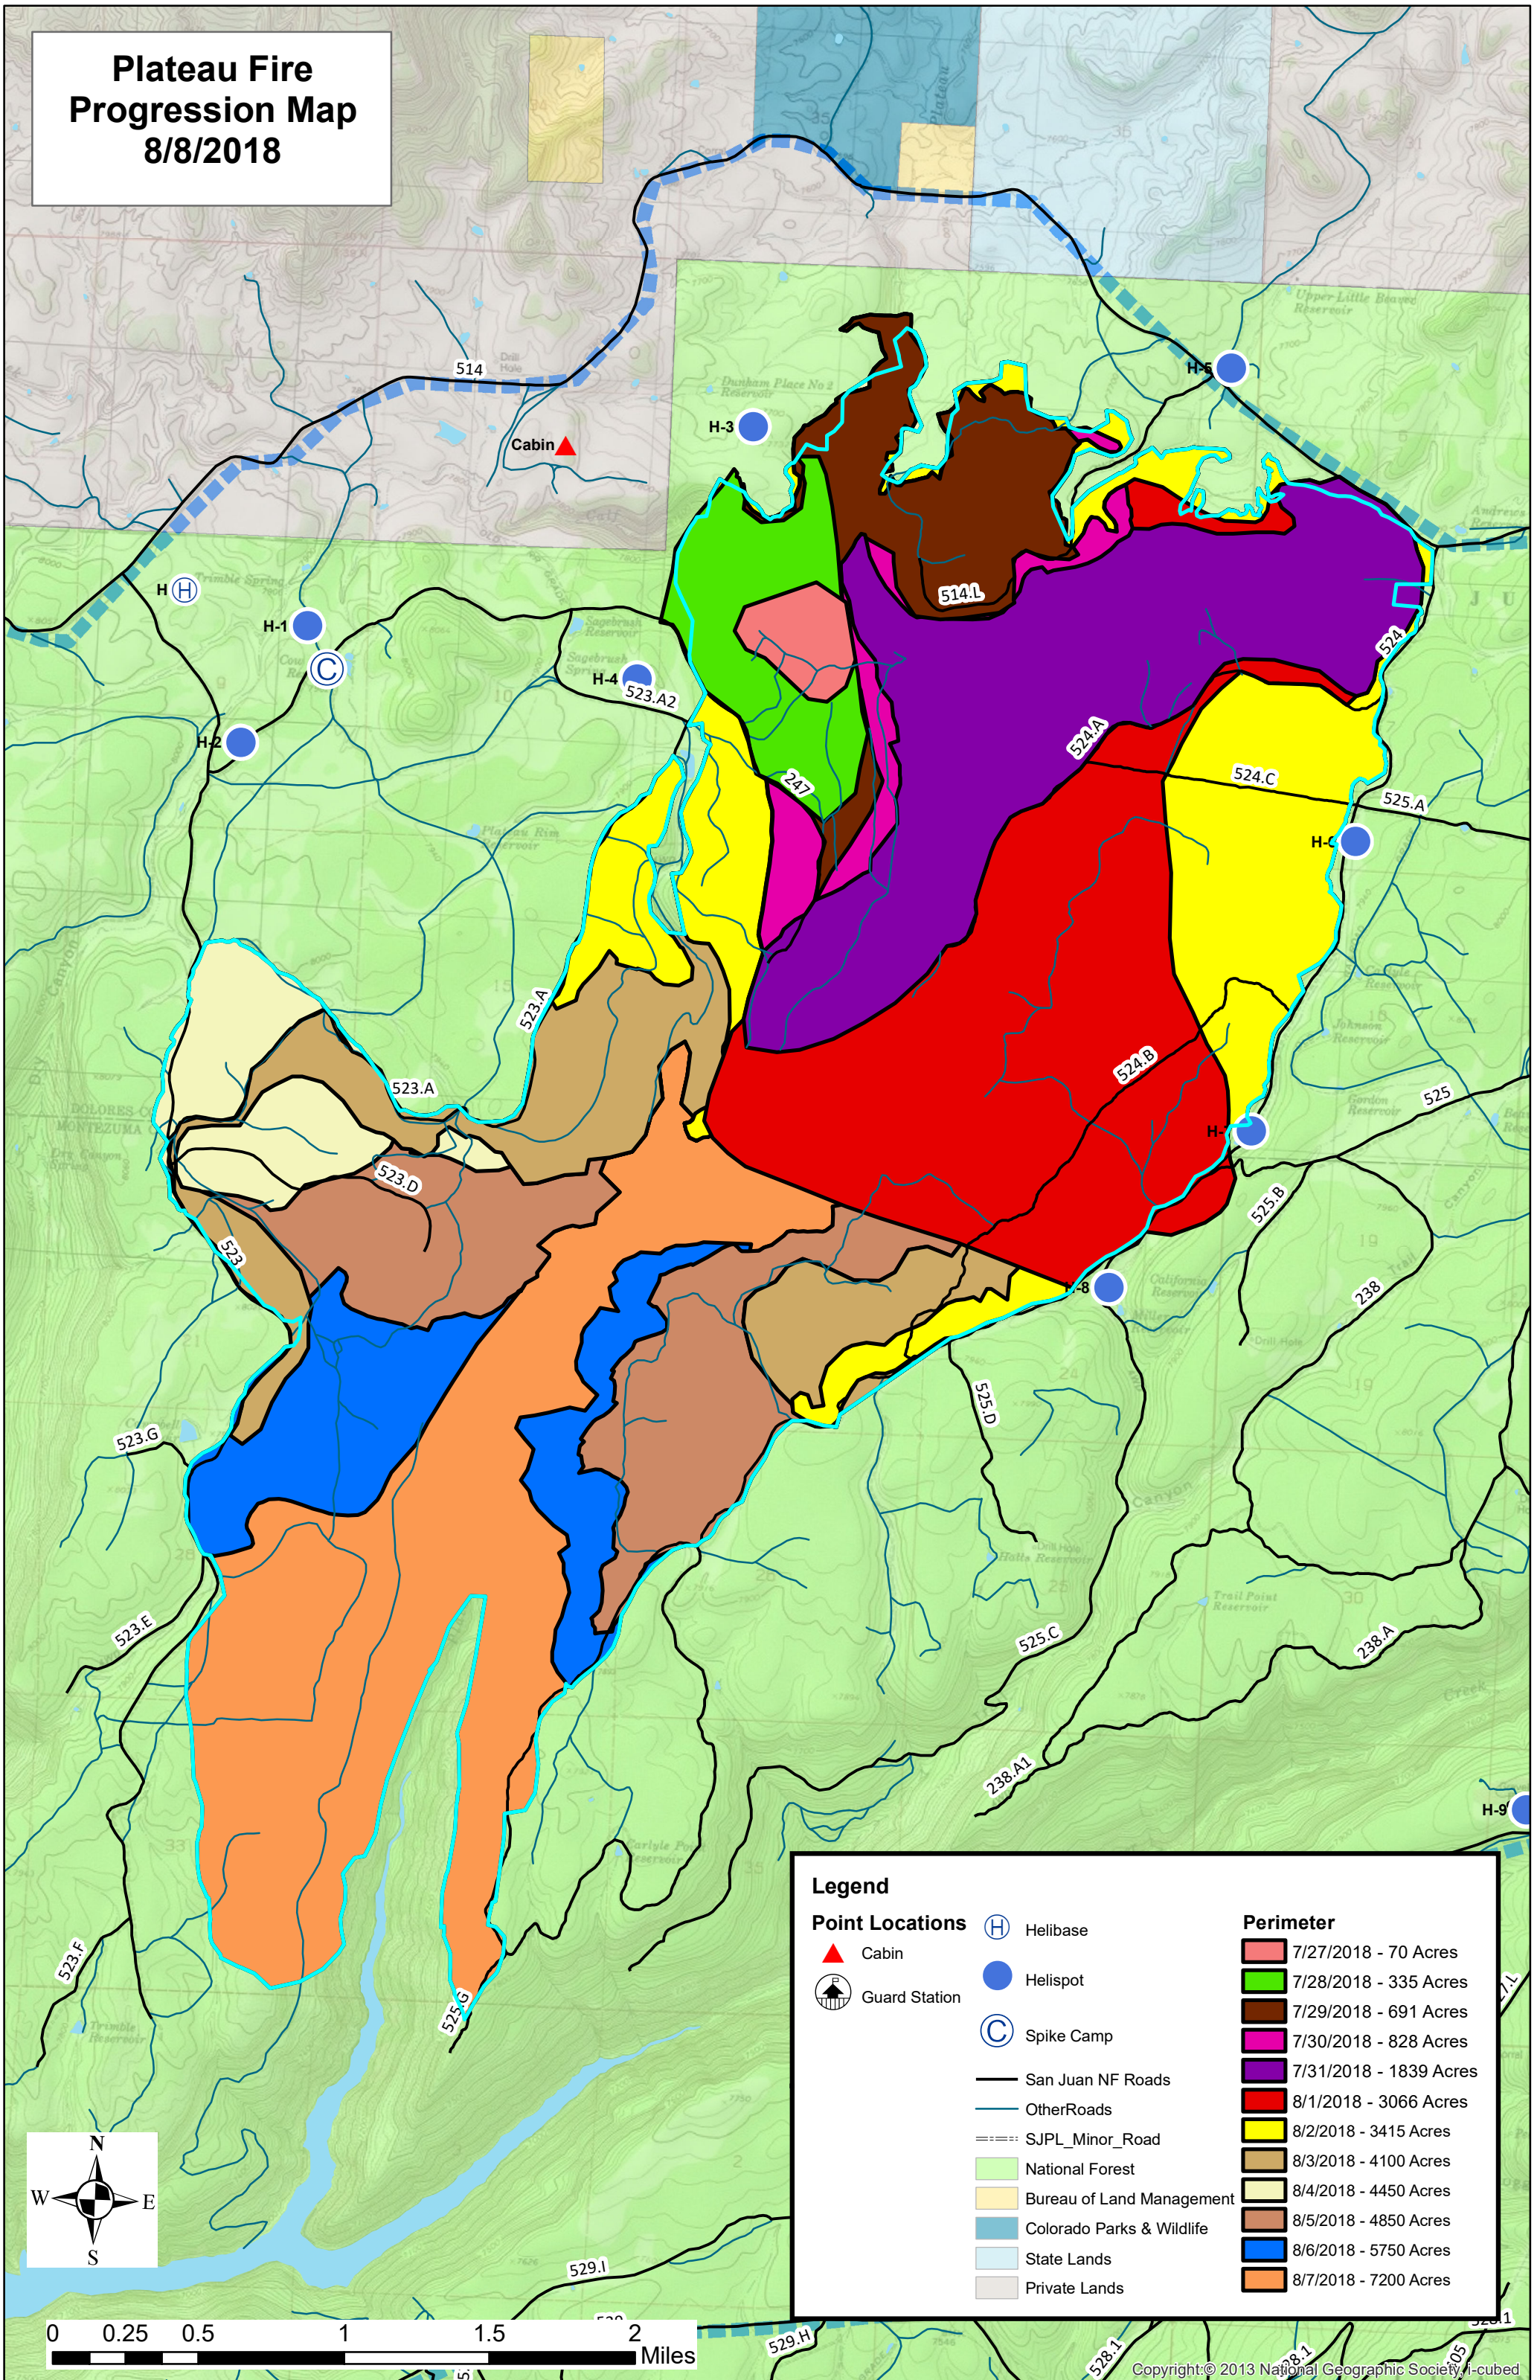

Plateau Fire Progression Map 8/8/2018

Legend

Cabin	Helibase	7/27/2018 - 70 Acres
Guard Station	Helispot	7/28/2018 - 335 Acres
Spike Camp	San Juan NF Roads	7/29/2018 - 691 Acres
SJPL_Minor_Road	National Forest	7/30/2018 - 828 Acres
National Forest	Bureau of Land Management	7/31/2018 - 1839 Acres
Bureau of Land Management	Colorado Parks & Wildlife	8/1/2018 - 3066 Acres
Colorado Parks & Wildlife	State Lands	8/2/2018 - 3415 Acres
State Lands	Private Lands	8/3/2018 - 4100 Acres
Private Lands		8/4/2018 - 4450 Acres
		8/5/2018 - 4850 Acres
		8/6/2018 - 5750 Acres
		8/7/2018 - 7200 Acres