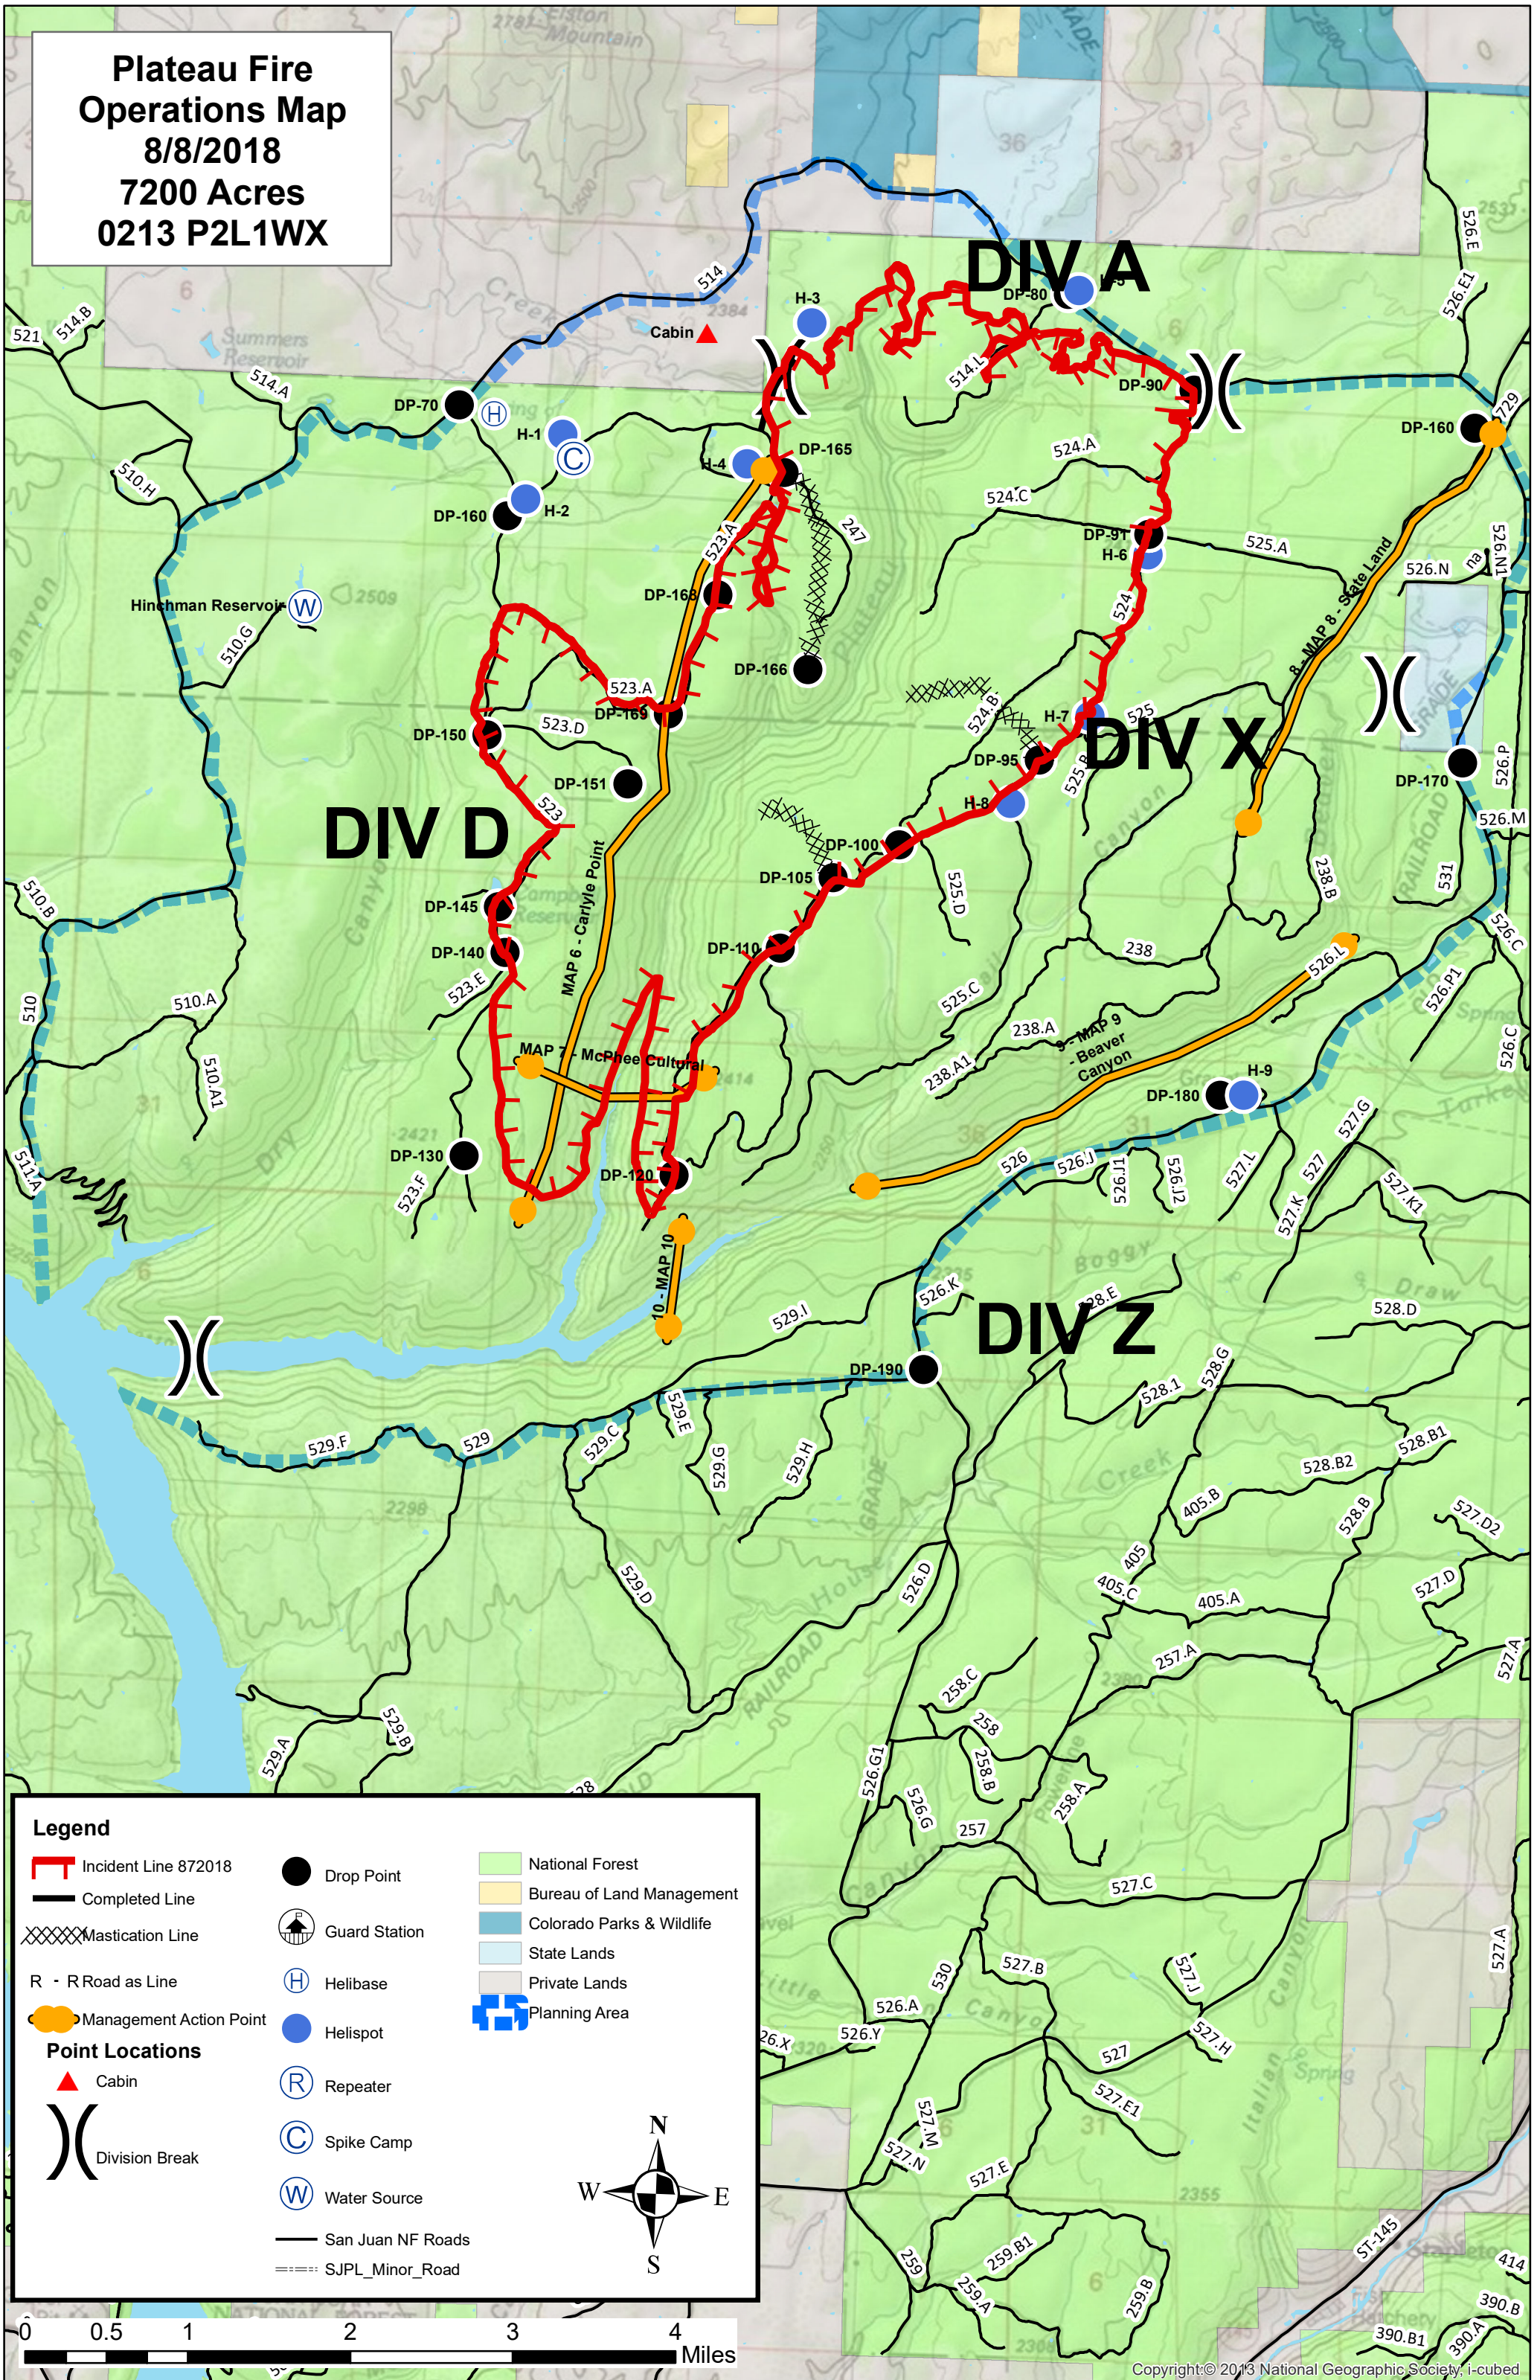

**Plateau Fire
Operations Map
8/8/2018
7200 Acres
0213 P2L1WX**

Legend

Incident Line 872018	Drop Point	National Forest
Completed Line	Guard Station	Bureau of Land Management
Mastication Line	Helibase	Colorado Parks & Wildlife
R - R Road as Line	Helispot	State Lands
Management Action Point	Repeater	Private Lands
Point Locations	Spike Camp	Planning Area
Cabin	Water Source	
Division Break	San Juan NF Roads	
	SJPL_Minor_Road	